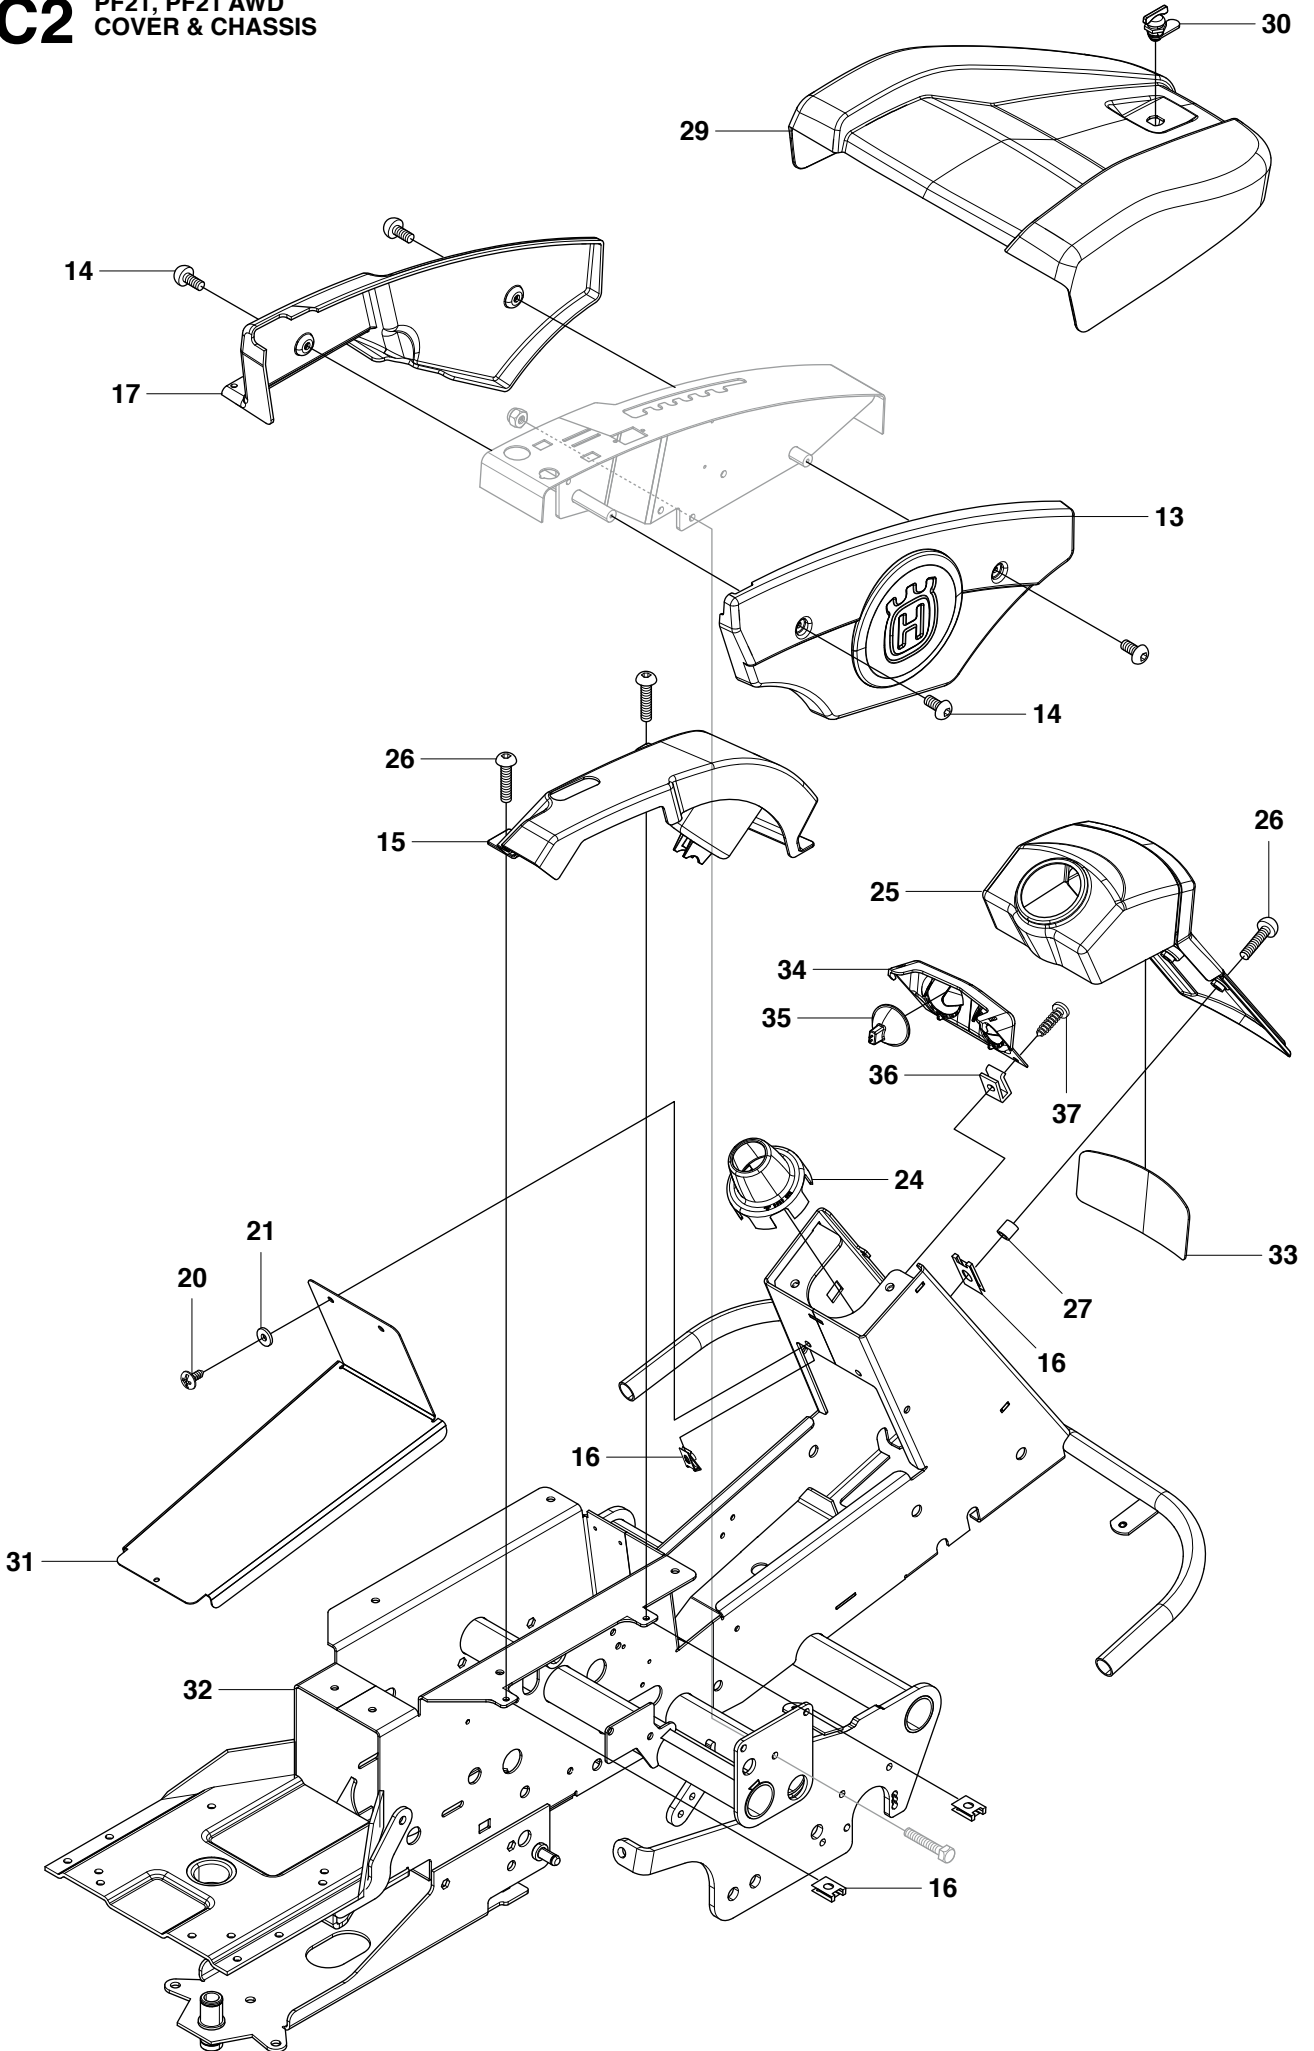

C2 PF21, PF21 AWD
COVER & CHASSIS