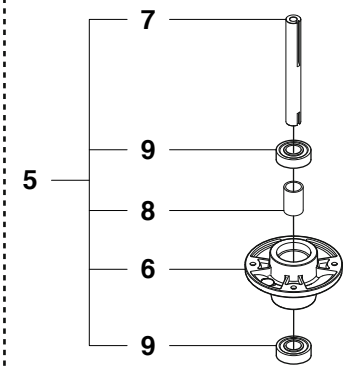

W2 MOWER DECK, CT103

73
CombiT 103

Page W PF21, PF21AWD MOWER DECK, CT103

50200002-J

Position	Article	Quantity	Notes	Kit
1	504 56 98-01	1		
2	506 91 62-01	3		
3	544 44 92-01	1		
4	506 57 01-04	3		
5	535 50 35-01	1		
6	544 06 78-01	1		5
7	535 42 87-01	1		5
8	535 42 88-01	1		5
9	738 22 05-19	2		5
10	535 50 35-02	2		
11	544 06 78-01	1		10
12	535 42 87-02	1		10
13	535 42 88-01	1		10
14	738 22 05-19	2		10
15	535 42 38-01	12		
16	734 11 64-01	12		
17	732 21 18-01	12		
18	535 42 90-01	4		
19	506 53 35-01	7		
20	535 42 88-01	1		
21	535 42 92-01	3		
22	725 25 42-51	3		
23	535 50 42-01	3		
24	504 19 04-01	3		
25	506 79 23-02	3		
26	725 25 42-51	3		
27	506 54 07-01	1		
28	506 51 95-01	1		27
29	506 53 27-01	1		27
30	734 11 64-41	1		27
31	506 55 83-02	1		27
32	506 91 87-02	1		
33	725 24 51-71	1		
34	732 21 18-01	1		
35	506 53 31-01	1		
36	544 11 32-01	1		
37	544 09 61-01	1		
38	506 98 26-01	2		
39	506 55 97-01	2		
40	502 64 21-02	1		
41	725 24 51-71	4		
42	732 21 18-01	4		
43	502 64 18-02	1		
44	502 64 19-02	1		
45	506 86 96-01	8		
46	506 81 38-01	4		
47	725 24 61-51	8		
48	732 21 18-01	8		
49	504 81 27-01	1		
50	502 64 23-01	1		
51	506 83 98-03	1		
52	721 61 83-01	1		
53	502 64 20-02	1		
54	738 21 04-04	4		
55	535 50 59-01	2