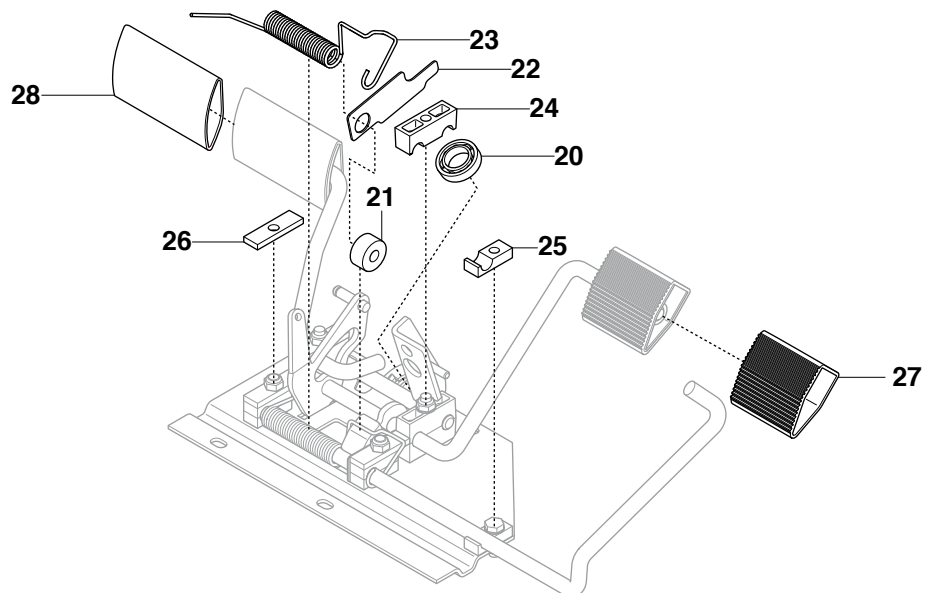

F PF21, PF21 AWD
PEDAL SYSTEM

PEDALS