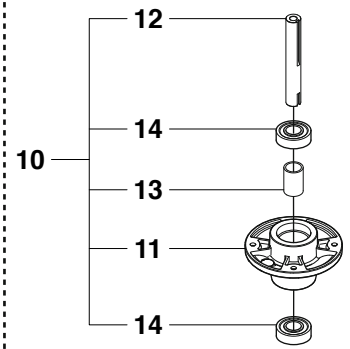

W2 MOWER DECK, CT103

73
CombiT 103

Page W PF21, PF21AWD MOWER DECK, CT103

50200002-J

Position	Article	Quantity	Notes	Kit
1	504 56 98-01	1		
2	506 91 62-01	3		
3	544 44 92-01	1		
4	506 57 01-04	3		
5	535 50 35-01	1		
6	544 06 78-01	1		5
7	535 42 87-01	1		5
8	535 42 88-01	1		5
9	738 22 05-19	2		5
10	535 50 35-02	2		
11	544 06 78-01	1		10
12	535 42 87-02	1		10
13	535 42 88-01	1		10
14	738 22 05-19	2		10
15	535 42 38-01	12		
16	734 11 64-01	12		
17	732 21 18-01	12		
18	535 42 90-01	4		
19	506 53 35-01	7		
20	535 42 88-01	1		
21	535 42 92-01	3		
22	725 25 42-51	3		
23	535 50 42-01	3		
24	504 19 04-01	3		
25	506 79 23-02	3		
26	725 25 42-51	3		
27	506 54 07-01	1		
28	506 51 95-01	1		27
29	506 53 27-01	1		27
30	734 11 64-41	1		27
31	506 55 83-02	1		27
32	506 91 87-02	1		
33	725 24 51-71	1		
34	732 21 18-01	1		
35	506 53 31-01	1		
36	544 11 32-01	1		
37	544 09 61-01	1		
38	506 98 26-01	2		
39	506 55 97-01	2		
40	502 64 21-02	1		
41	725 24 51-71	4		
42	732 21 18-01	4		
43	502 64 18-02	1		
44	502 64 19-02	1		
45	506 86 96-01	8		
46	506 81 38-01	4		
47	725 24 61-51	8		
48	732 21 18-01	8		
49	504 81 27-01	1		
50	502 64 23-01	1		
51	506 83 98-03	1		
52	721 61 83-01	1		
53	502 64 20-02	1		
54	738 21 04-04	4		
55	535 50 59-01	2