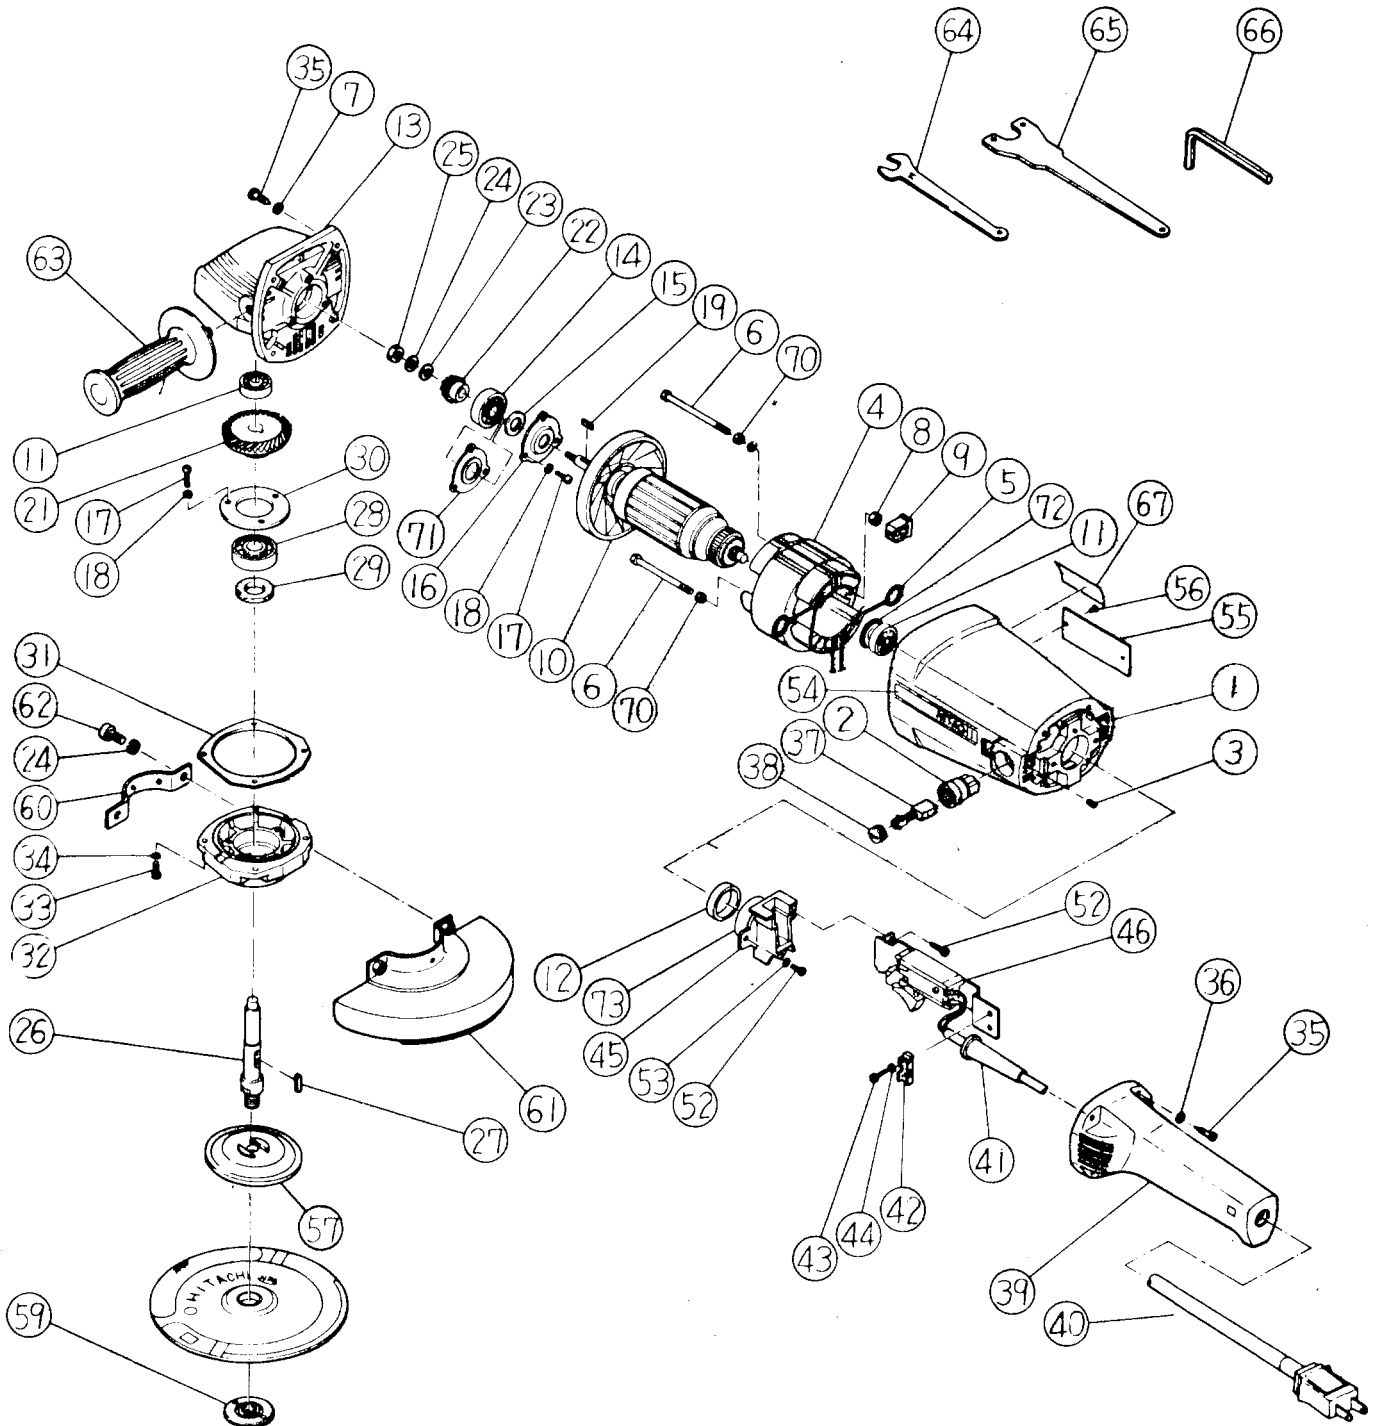

ELECTRIC TOOL PARTS LIST

■ 7"(180mm)ELECTRIC DISC GRINDER 1981·2·1

Type PDU-180 □

PDU-180(A1)

PARTS (Prices subject to change without notice)

PDU-180(A1)

Item No.	Code No.	Parts Name	Q'ty	Remarks	List Price (US\$)
1	937890Z	Housing	1	includ. 2, 3	24.10
2	980487	Brush Holder	2		2.80
3	949365Z	Slotted Set Screw M4 x 5	2	(10 pcs./pkg.)	0.40
4	937891C	Stator Ass'y 115V	1	includ. 5	25.30
5	958032	Brush Terminal	2		0.40
6	937925Z	Bolt M5 x 80	2		0.30
7	949454Z	Spring Lock Washer	4	for M5 (10 pcs./pkg.)	0.40
8	949555Z	Nut M5	2	(10 pcs./pkg.)	0.40
9	937892	Nut Cover	2		0.40
10	937945C	Armature Ass'y 115V	1	includ. 11, 72	47.10
11	939220	Ball Bearing (6200VVCM)	2		2.10
12	937894	Bearing Bush	1		2.30
13	937982Z	Gear Cover	1		13.80
14	939250	Ball Bearing (6301VVCM)	1		2.50
15	936853	Felt Packing (A)	1		0.20
16	937896	Bearing Cover (A)	1		0.50
17	949236Z	⊕Hd. Machine Screw M5 x 10	6	(10 pcs./pkg.)	0.40
18	949454Z	Spring Lock Washer	6	for M5 (10 pcs./pkg.)	0.40
19	940533	Feather Key 3 x 3 x 10	1		0.50
20	937930Z	Gear Ass'y	1	includ. 21, 22	23.00
21	937931Z	Gear	1		15.00
22	937932Z	Pinion	1		8.00
23	949426Z	Washer	1	for M8 (10 pcs./pkg.)	0.40
24	949457Z	Spring Lock Washer	3	for M8 (10 pcs./pkg.)	0.40
25	949568Z	Lock Nut M8	1	(10 pcs./pkg.)	0.40
26	937920P	Spindle	1	5/8"-11 UNC	5.70
27	948919	Feather Key 4 x 4 x 15	1		0.30
28	939252	Ball Bearing (6302VVCM)	1		2.80
29	938099	Felt Packing (B)	1		0.40
30	937035	Bearing Cover (B)	1		0.40
31	937901	Seal Packing (B)	1		0.40
32	937902	Packing Gland	1		4.60
33	949239Z	⊕Hd. Machine Screw M5 x 16	4	(10 pcs./pkg.)	0.40
34	949454Z	Spring Lock Washer	4	for M5 (10 pcs./pkg.)	0.40
35	937807	⊕Tapping Screw M5 x 25	8		0.20
36	949424Z	Washer	4	for M5 (10 pcs./pkg.)	0.40
37A	999034	Carbon Brush	2	till Jan., 1981	1.50
37B	937943Z	Carbon Brush (Auto Stop Type)	2	after Feb., 1981	6.00
38	940540	Brush Cap	2		0.50
39	937980Z	Handle	1		10.90
40	500242Z	Cord Ass'y	1	w/o terminal	15.00
41	940778	Cord Armor	1	D10.7	0.70
42	937904	Cord Clip	1		0.40
43	949218Z	⊕Hd. Machine Screw M4 x 14	2	(10 pcs./pkg.)	0.40
44	949453Z	Spring Lock Washer	2	for M4 (10 pcs./pkg.)	0.40
45	937905	Bearing Cover	1		1.90
46	937921P	Double Pole Switch (Screw Type)	1	w/o lock	15.00
52	954004	⊕Tapping Screw M4 x 16	3		0.20
53	949423Z	Washer	1	for M4 (10 pcs./pkg.)	0.40
54	937638	HITACHI Label	1		0.40
55	—	Name Plate	1		0.50
56	949510Z	Rivet D2.5 x 4.8	2	(10 pcs./pkg.)	0.40
57	937922P	Wheel Washer (B)	1	ISO type (D16)	12.70