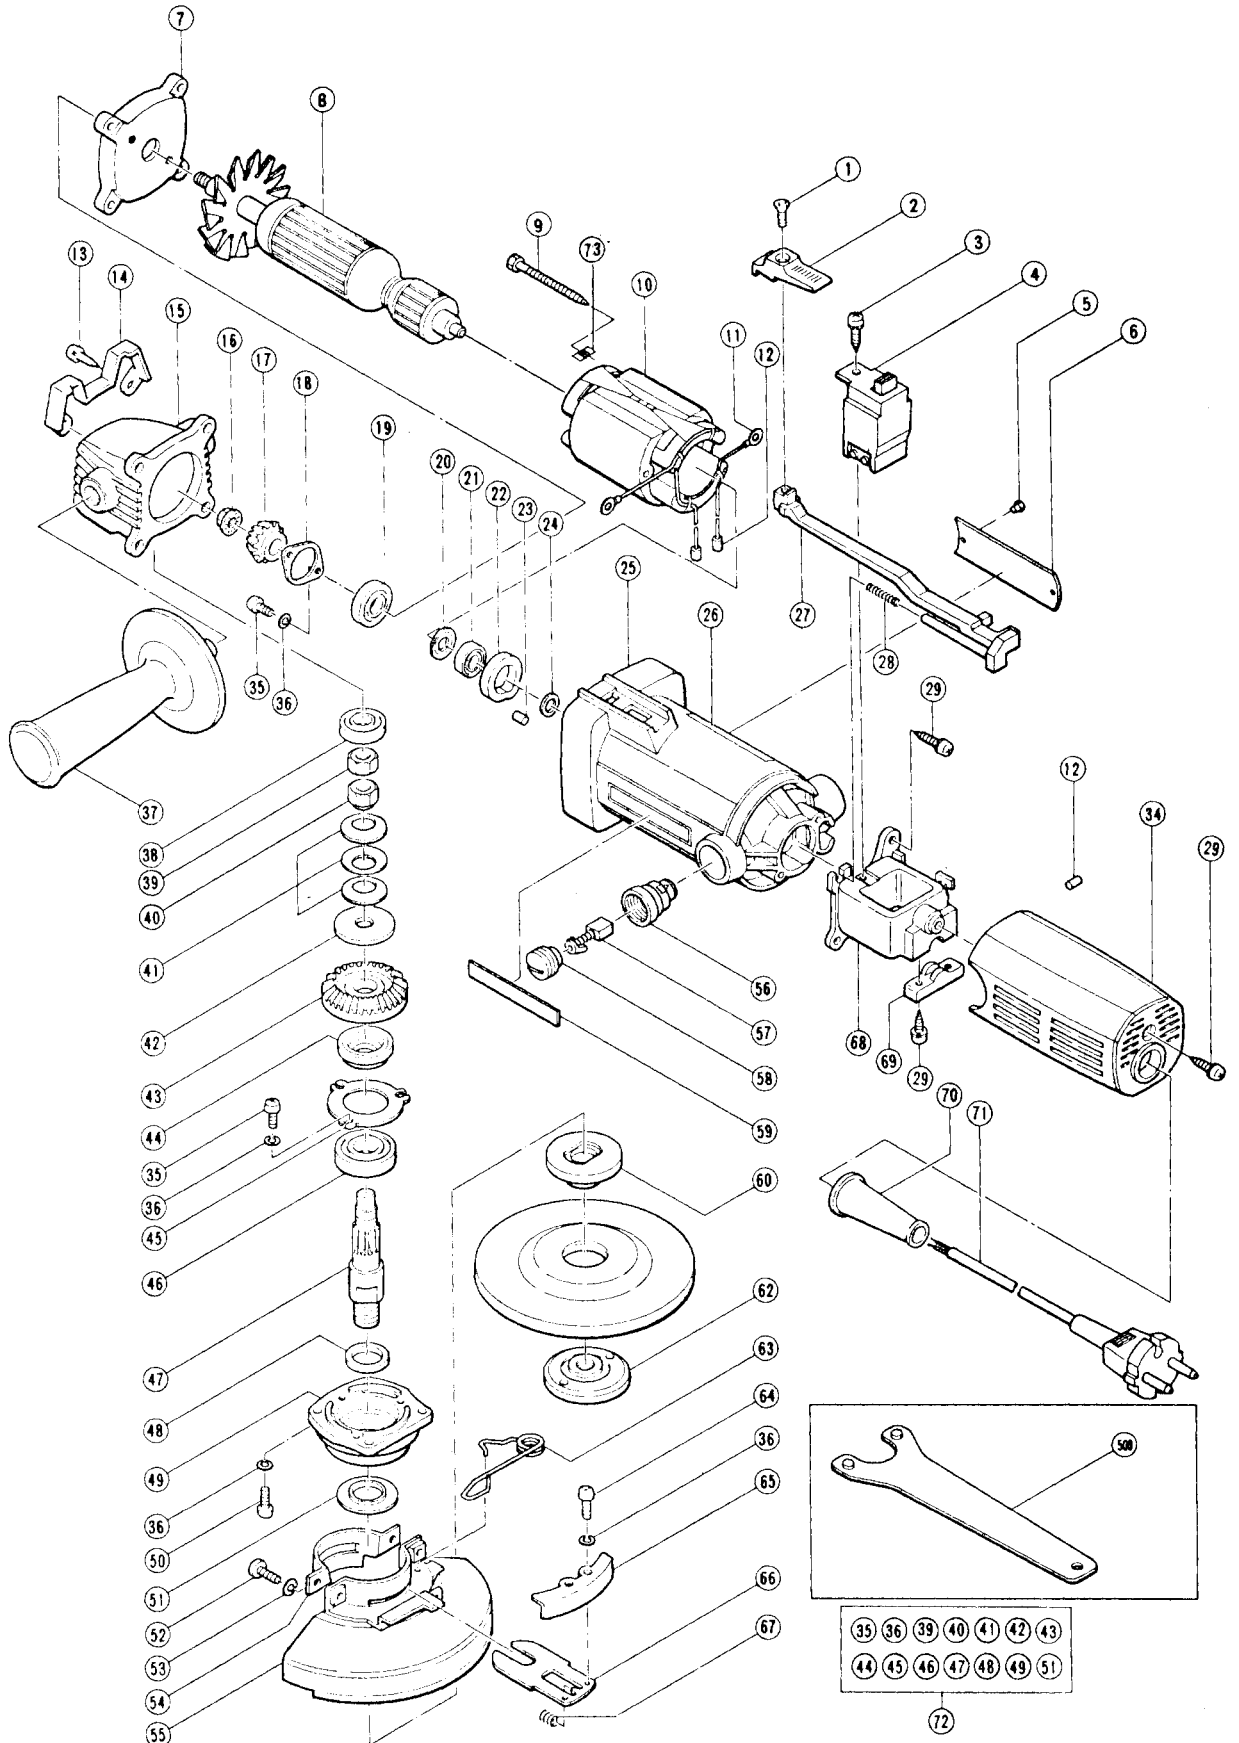

ELECTRIC TOOL PARTS LIST

■ 4 1/2" (115mm) ELECTRIC DISC GRINDER 1981.10.20

Type PDS-115A □

PDS-115A(A1)

PARTS (Prices are subject to change without notice)

PDS-115A(A1)

Item No.	Code No.	Parts Name	Q'ty	Remarks	List Price US\$
1	949323Z	Flat Hd. Screw M4 x 2	1	(10 pcs.)	0.40
2	938312Z	Slide Switch Knob (B)	1		0.40
3	982034Z	⊕ Hd. Tapping Screw M4 x 12	1		0.40
4	980778	Slide Switch	1		8.00
5	932642	Rivet 2.5 x 2.8	2		0.20
6	—	Name Plate	1		—
7	982024Z	Inner Cover	1		1.90
8	982042C	Armature Ass'y 115 V	1		31.00
9	982021Z	Hexagon Tapping Screw M4 x 70	2		0.40
10	982041P	Stator Ass'y 115 V	1	includ. 11, 12	12.70
11	930630	Brush Terminal Ass'y	2		0.40
12	937837Z	Tube (D)	4		0.40
13	982032Z	⊕ Hd. Tapping Screw M5 x 25	4		0.40
14	982031Z	Guard Plate	1		1.70
15	938217	Gear Cover	1		5.10
16	938071	Flange Nut	1	for M6	0.40
17	938047	Pinion	1		4.10
18	937876	Bearing Cover	1		0.40
19	939385	Ball Bearing (608VVC2 PS2-L)	1		2.60
20	980865	Washer (A)	1		0.40
21	939239	Ball Bearing (626VVC2)	1		2.60
22	982023Z	Bearing Bush	1		1.00
23	946362	Bearing Lock	1		0.20
24	980801	Stop Plate	1		0.40
25	982020Z	Housing Ass'y	1	includ. 56	12.70
26	937833Z	Caution Plate	1		0.40
27	937833Z	Slide Bar	1		1.70
28	938299Z	Spring	1		0.40
29	930446	⊕ Hd. Tapping Screw M4 x 16	5		0.40
34	982035Z	Tail Cover	1		2.50
35	949216Z	⊕ Hd. Machine Screw M4 x 10	5	(10 pcs.)	0.40
36	949453Z	Spring Lock Washer	11	for M4 (10 pcs.)	0.40
37	956633	Side Handle	1		2.10
38	939396	Ball Bearing (608ZZC2)	1		2.30
39	982074Z	Nut (B)	1		0.40
40	982073Z	Nut (A)	1		0.40
41	980877	Belleville Spring	3		0.40
42	980334Z	Slip Plate (B)	1		3.20
43	980333Z	Gear	1		10.70
44	982072Z	Slip Plate (A)	1		4.50
45	982030Z	Bearing Cover (B)	1		0.40
46	939390	Ball Bearing (6201VVCM)	1		2.50
47	982071Z	Spindle	1		12.70
48	937135	Felt Packing	1		0.20
49	982029Z	Packing Gland	1		5.80
50	949217Z	⊕ Hd. Machine Screw M4 x 12	4	(10 pcs.)	0.40
51	937136	Fringer	1		0.20
52	949241Z	⊕ Hd. Machine Screw M5 x 20	2	(10 pcs.)	0.40
53	949454Z	Spring Lock Washer	2	(10 pcs.)	0.40
54	982038Z	Set Plate (A)	1		0.40
55	982036Z	Wheel Guard Ass'y	1	includ. 36, 52 ~ 56, 63 ~ 67	8.70
56	937846	Brush Holder	2		1.20
57	999021	Carbon Brush	1		1.50