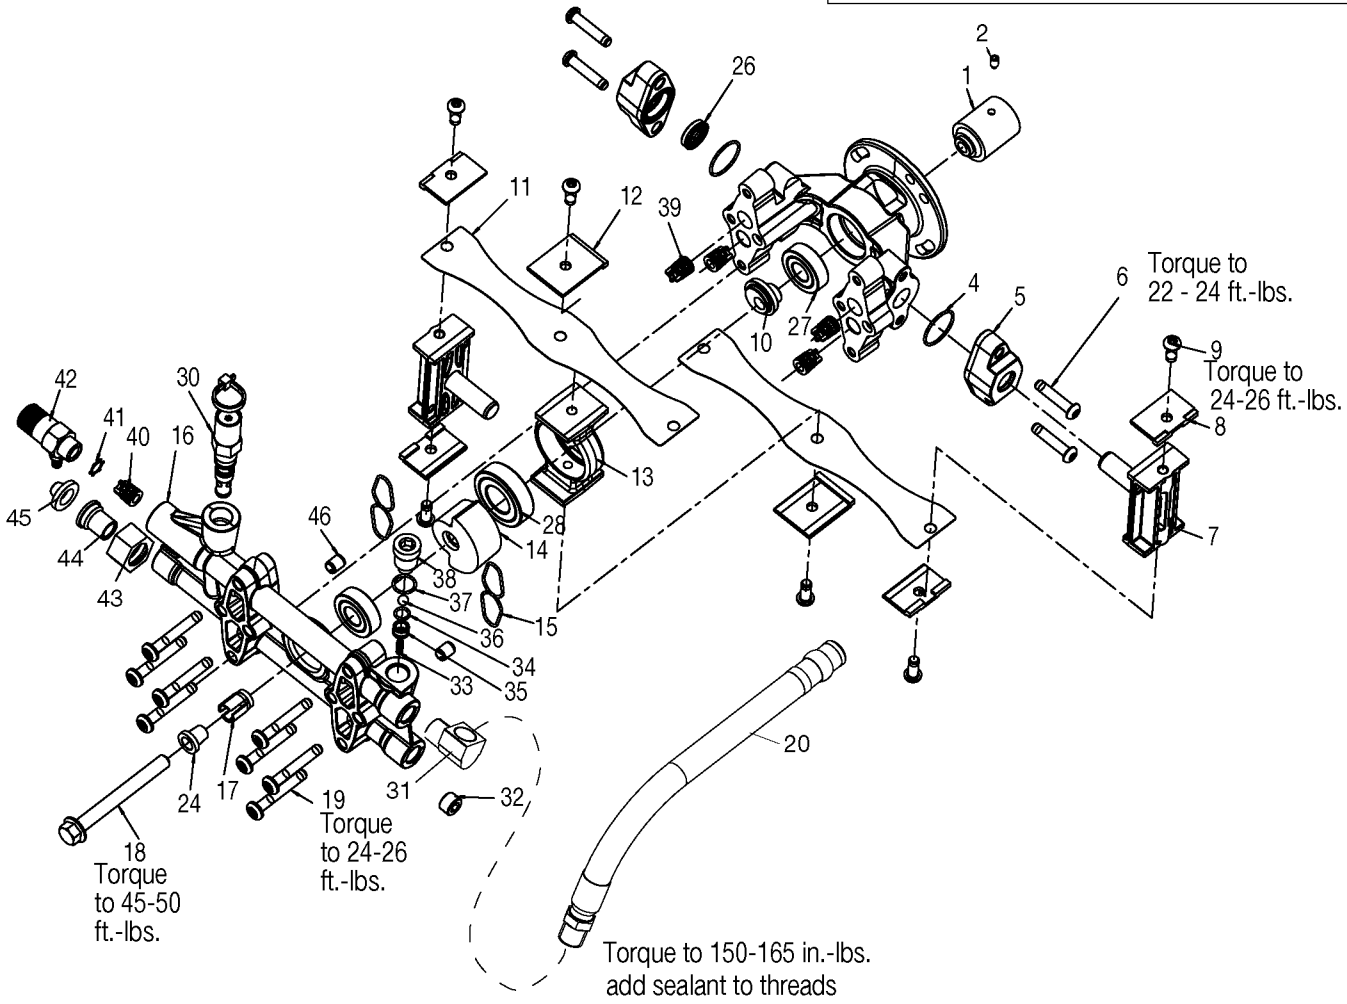

A04253

D28722 Valve Kit

contains Key #'s 39 (qty 4), 40 (qty 1), and 41 (qty 1)

D23514 Seal Kit

contains Key#s 4 (qty 2),
15 (qty 2), 26 (qty 2), and 37 (qty1)

D23486 Piston Kit

contains Key #s 7 (qty 2)

Parts List for PCV2250 Type 1

Parts List for PCV2250 Type 1

Item Number	Part Number	Description	Qty Required
36	D20994	BALL 5/16 STAINLESS	1
37	000000-00	No Longer Available	1
37	000000-00	No Longer Available	1
38	D21141	PLUG VALVE	1
39	000000-00	No Longer Available	1
40	000000-00	No Longer Available	1
41	000000-00	No Longer Available	1
42	D29067	INJECTOR QC CHEMICAL	1
43	H061	NUT SWIVEL GARDENHOS	1
44	H068	SWIVEL 3/8 MALE	1
45	F187	SCREEN GARDEN HOSE 3	1
501	A08666	PUMP	1
501	A08666	PUMP	1
502	16848	VALVE THERMAL	1
503	F187	SCREEN GARDEN HOSE 3	1
504	000000-00	No Longer Available	1
505	D23215	OIL SAE 10W-30 SJ 32	1
506	000000-00	No Longer Available	1
507	D22268	ISOLATOR RECESSED RU	1
508	000000-00	No Longer Available	1
509	N003522	WHEEL	2
510	000000-00	No Longer Available	1
511	D21630	SHROUD PUMP VERTICAL	1
513	D22305	BRACKET WHEEL PAINTE	2
514	91895680	SCREW .250-20X.750 H	4
515	F464	PAL NUT	2
516	91895680	SCREW .250-20X.750 H	1

Parts List for PCV2250 Type 1

Item Number	Part Number	Description	Qty Required
517	D27956	BOLT .375-16 X 1.25	3
518	15167	SCREW .313-24X.750 H	4
519	D22308	SCREW .313-18X2.22 H	4
520	D22692	NUT 5/16-18 FLANGEHE	4
521	16471	KNOB .313-18 NUT	2
522	D23196	BOLT .313-18X2.00 UN	1
523	D22693	HOSE 5/16X25 3600PS	1
524	A19985	SOCKET QUIK CONNECT	1
525	F039	PLUG QUICK CONNECT F	1
527	5140095-05	GUN	1
528	H140	HOSE ASSY CHEMICAL	1
529	000000-00	No Longer Available	1
530	NCT001	TOOL NOZZLE CLEANING	1
531	16797	WRENCH ALLEN 2MM	1
856	000000-00	No Longer Available	1
856	000000-00	No Longer Available	1