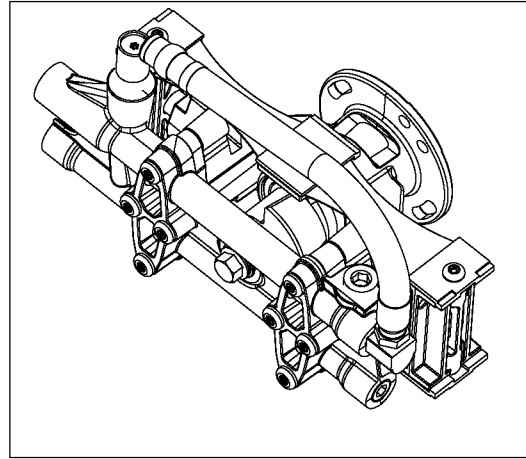

A04253

D28722 Valve Kit

contains Key #'s 39 (qty 4), 40 (qty 1), and 41 (qty 1)

D23514 Seal Kit

contains Key#s 4 (qty 2),
15 (qty 2), 26 (qty 2), and 37 (qty1)

D23486 Piston Kit

contains Key #s 7 (qty 2)

Parts List for PCV2250 Type 1

Item Number	Part Number	Description	Qty Required
1	D25054	SHAFT ENGINE COUPLE	1
2	D25006	SCREW SET 5/16-24 .4	1
4	000000-00	No Longer Available	1
4	000000-00	No Longer Available	1
5	D21254	ASSY JOURNAL BODY RA	1
6	D25565	SCREW 5/16-18 1.5 TH	1
7	D23487	ASSY RADIAL PISTON &	1
8	A00755	CLAMP BLOCK END	1
9	A11112	SCREW	1
10	000000-00	No Longer Available	1
11	A15269	STRAP	2
12	A00756	CLAMP BLOCK MID STRA	1
13	000000-00	No Longer Available	1
14	000000-00	No Longer Available	1
15	000000-00	No Longer Available	1
15	000000-00	No Longer Available	1
17	000000-00	No Longer Available	1
18	D22684	BOLT .438-14X4.00 HH	1
19	000000-00	No Longer Available	1
20	A16746	HOSE PULSE 3/8 12 22	1
26	000000-00	No Longer Available	1
26	000000-00	No Longer Available	1
28	000000-00	No Longer Available	1
30	A03928SV	UNLOADER KIT	1
33	D20993	SPRING EASY START	1
34	D21259	O-RING #12 90 DURO	1
35	D21256	SEAT EASY START STAI	1