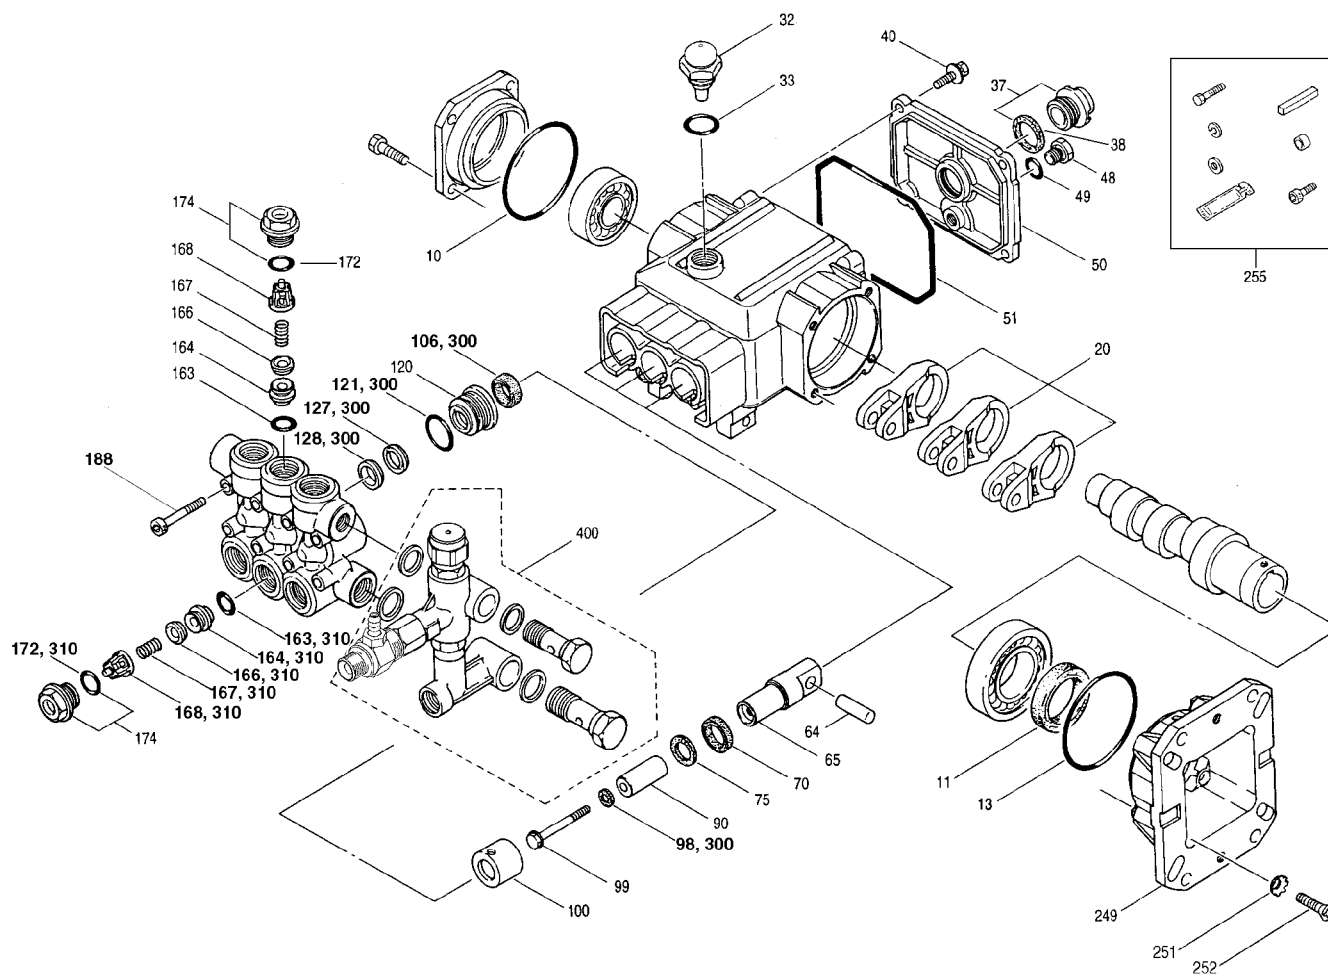

CA34498 O-Ring Kit

CA34262 Seal Kit

CA34260 Valve Kit

Parts List for PCH3540HR Type 0

Item Number	Part Number	Description	Qty Required
10	15667	KIT SEAL	1
11	000000-00	No Longer Available	1
13	000000-00	No Longer Available	1
20	CA48750	ROD CONNECTING	1
32	CA48787	CAP DOMED OIL FILLER	1
33	P186	ORING CAT 14179	1
37	000000-00	No Longer Available	1
38	P262	SEAL SIGHTGLASS OIL	1
40	000000-00	No Longer Available	1
48	15493	PLUG OIL DRAIN CAT 2	1
49	P180	ORING CAT 23170	1
50	000000-00	No Longer Available	1
51	000000-00	No Longer Available	1
64	P729	PIN CONNECTING ROD C	3
65	000000-00	No Longer Available	3
70	000000-00	No Longer Available	1
75	CA48754	SLINGER BARRIER	3
90	CA48752	PLUNGER M14X47	3
98	000000-00	No Longer Available	1
99	000000-00	No Longer Available	3
100	000000-00	No Longer Available	3
106	P125	SEALS LOW PRESSURE C	3
120	000000-00	No Longer Available	3
121	15504	ORING CAT 13980	3
127	000000-00	No Longer Available	3
128	000000-00	No Longer Available	3
163	000000-00	No Longer Available	1

Parts List for PCH3540HR Type 0

Item Number	Part Number	Description	Qty Required
509	V124	INJECTOR CHEMICAL	1
510	000000-00	No Longer Available	1
511	M036	KEY	1
512	000000-00	No Longer Available	1
513	000000-00	No Longer Available	1
514	D22268	ISOLATOR RECESSED RU	1
515	000000-00	No Longer Available	1
516	000000-00	No Longer Available	2
517	F464	PAL NUT	2
518	000000-00	No Longer Available	1
519	17086	REEL HOSE 100 CAP 3/	1
520	D21436	SCREW .250-20X.750 U	2
521	D21437	NUT.250-20 FLANGEHEA	2
522	F064	SCREW .313-18X1.00 H	4
523	16087	NUT .313-18 UNC FLAN	4
524	16471	KNOB .313-18 NUT	2
525	D23196	BOLT .313-18X2.00 UN	2
526	18300	BOLT .375-16X1.75 FL	4
527	000000-00	No Longer Available	4
528	A11349	BOLT .375-16X1.25 FL	4
529	N000579	HOSE ASSEMBLY	1
530	F180	ORING HIGH PRESS 3/8	1
530	A19985	SOCKET QUIK CONNECT	1
531	N000579	HOSE ASSEMBLY	1
532	F039	PLUG QUICK CONNECT F	1
533	000000-00	No Longer Available	1
534	D22184	GUN 3/8FEM 4000PSI A	1