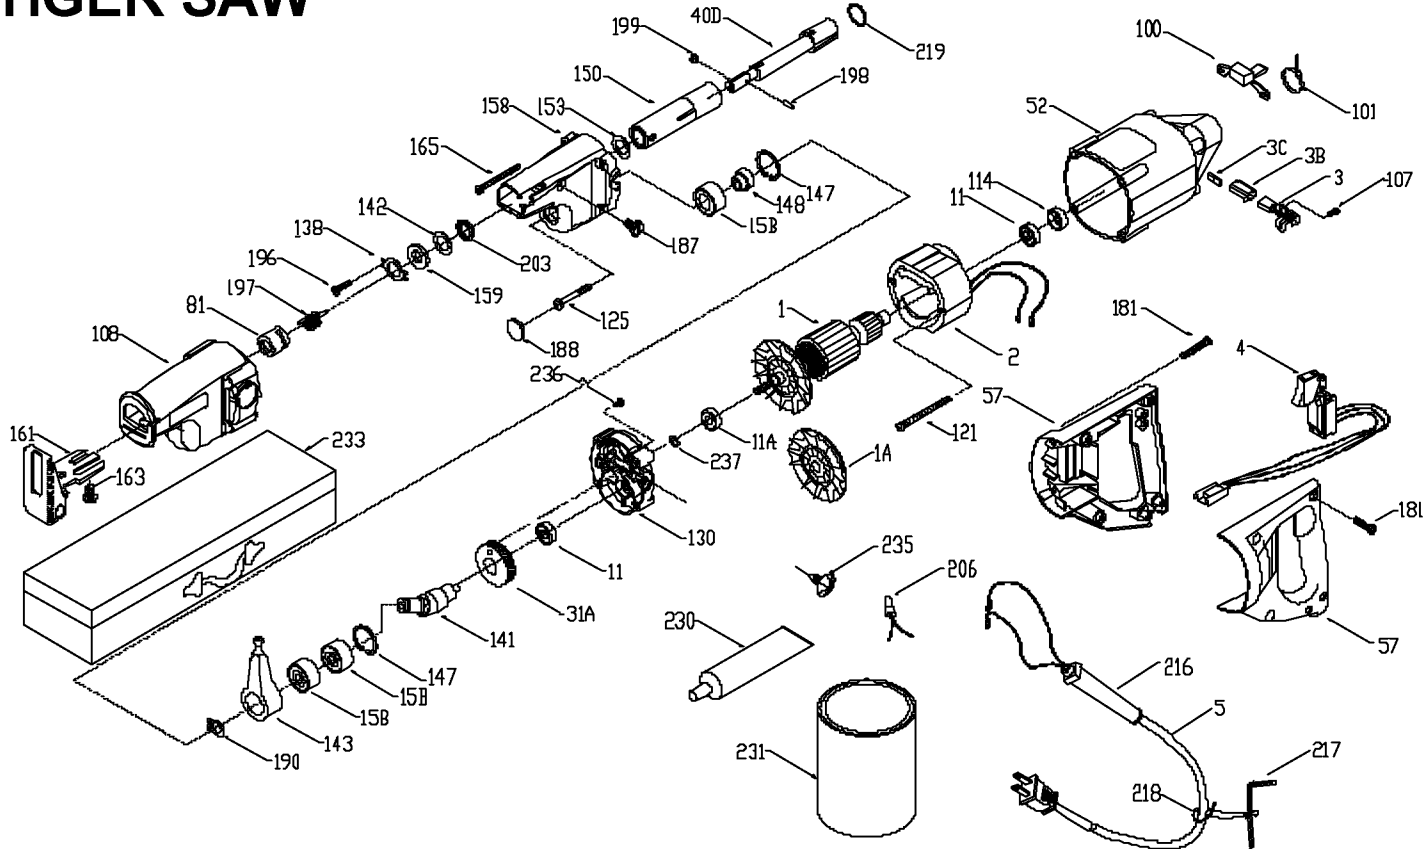

PORTER-CABLE TIGER SAW®

WARNING: Electrical repairs should only be attempted by trained repairmen. Contact the nearest Porter-Cable Service Center or other competent repair center.

735

Parts List for PC9735 Type 2

Item Number	Part Number	Description	Qty Required
1	898877	ARMATURE	1
1	878904SV	FAN	1
2	000000-00	No Longer Available	1
3	874289	BRUSH & RETAINER ASY	2
3	865323	BRUSH HOLDER	2
3	865321	BRUSH INSULATOR	2
4	000000-00	No Longer Available	1
5	A10193	CORDSET	1
11	330003-05	BEARING,BALL	3
11	330003-17	BEARING,BALL	3
15	883095	BEARING	3
31	879401	GEAR	1
40	N074353	RECIP-SHAFT KIT	1
52	000000-00	No Longer Available	1
57	892792	HANDLE SET	1
81	000000-00	No Longer Available	1
100	000000-00	No Longer Available	1
101	690673	WIRE TIE	1
107	882703	SCREW	10
108	897576	INSULATOR BOOT	1
114	694432	BEARING MOUNT	1
121	882704	SCREW	10
125	879421	SCREW	10
130	000000-00	No Longer Available	1
138	879458	PLATE	1
141	883097SV	DRIVE SHAFT	1
142	684931	WASHER	10

Parts List for PC9735 Type 2

Item Number	Part Number	Description	Qty Required
143	890819	WOBBLE PLATE	1
147	802302	RING	10
148	879429	SPACER	10
150	883213	CARRIER TUBE ASSY	1
153	882348	FELT SEAL	1
158	000000-00	No Longer Available	1
159	879457	FELT SEAL	1
161	891672SV	SHOE & BRACKET ASSY.	1
163	849235	SCREW	10
165	879463	SCREW	10
181	900826	SCREW	10
187	892440	SET SCREW	10
188	000000-00	No Longer Available	1
190	853246	RING	10
196	882255	SCREW	10
197	648924-00	SPRING	10
198	884696	RETAINER KIT	1
199	648594-00	CLAMP PIN	10
203	902998	SEAL	1
206	682063	CONNECTOR VS	10
216	901266	STRAIN RELIEVER	1
217	802905	ALLEN WRENCH	1
218	000000-00	No Longer Available	1
219	000000-00	No Longer Available	10
230	5140061-28	GREASE	1
231	5140061-28	GREASE	1
233	000000-00	No Longer Available	1

Parts List for PC9735 Type 2

Item Number	Part Number	Description	Qty Required
235	879447	PLUG	1
236	882187	SCREW	10
237	801852	SEAL	1