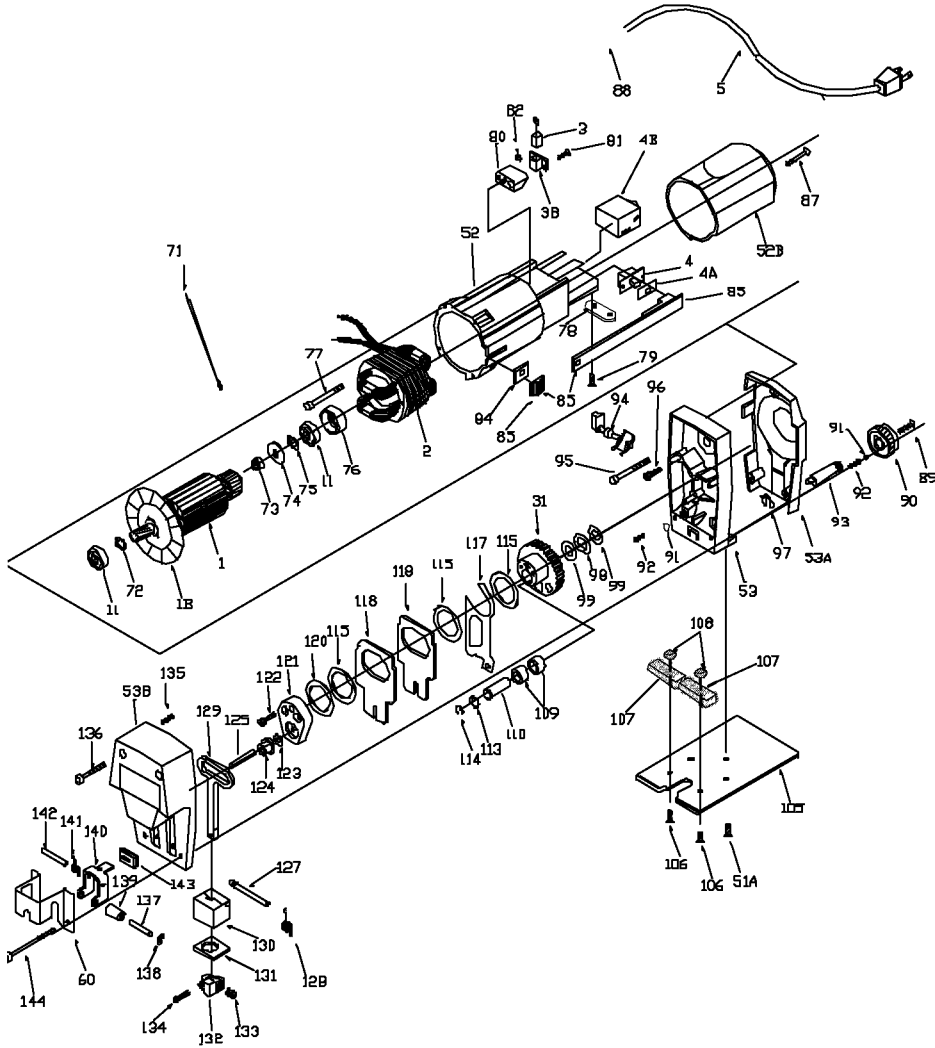

PORTER-CABLE

BAYONET SAW

WARNING: Electrical repairs should only be attempted by trained repairmen. Contact the nearest Porter-Cable Service Center or other competent repair center.

7649

Parts List for PC7649 Type 3

Item Number	Part Number	Description	Qty Required
1	000000-00	No Longer Available	1
1	811531	FAN	1
2	000000-00	No Longer Available	1
3	N031636	BRUSH ASSEMBLY	2
3	690742	BRUSH HOLDER	2
4	000000-00	No Longer Available	1
4	694924	DUST SHIELD	1
4	000000-00	No Longer Available	1
5	330072-97	CORD/10 FT/18-2	1
11	330003-85	BEARING	3
31	000000-00	No Longer Available	1
51	883486	SCREW	10
52	000000-00	No Longer Available	1
52	000000-00	No Longer Available	1
53	000000-00	No Longer Available	1
53	000000-00	No Longer Available	1
60	000000-00	No Longer Available	1
66	882185	SCREW MACHINE STEEL	10
71	887508	LEAD	1
72	802203	RING	10
73	000000-00	No Longer Available	1
74	695893	WASHER	10
75	802203	RING	10
76	694432	BEARING MOUNT	3
77	695185	FIELD SCREW	10
78	861434	CORD CLAMP	1
79	882185	SCREW MACHINE STEEL	10

Parts List for PC7649 Type 3

Item Number	Part Number	Description	Qty Required
80	690740	BRUSH HOLDER BASE	2
81	879298	SCREW	10
82	868775	BRUSH SPRING	2
84	000000-00	No Longer Available	1
85	000000-00	No Longer Available	1
87	694012	SCREW	10
88	810716	RELIEVER	1
89	802289	SCREW	10
90	000000-00	No Longer Available	1
91	000475-00	BALL	1
92	000000-00	No Longer Available	10
93	000000-00	No Longer Available	1
94	000000-00	No Longer Available	1
95	000000-00	No Longer Available	10
96	882185	SCREW MACHINE STEEL	10
97	697500	RETAINING RING	10
98	000000-00	No Longer Available	10
99	000000-00	No Longer Available	10
105	874455	BASE	1
105	874455	BASE	1
106	000000-00	No Longer Available	10
107	000000-00	No Longer Available	1
108	000000-00	No Longer Available	10
109	684188	BEARING	3
110	000000-00	No Longer Available	1
113	000000-00	No Longer Available	10
114	000000-00	No Longer Available	10