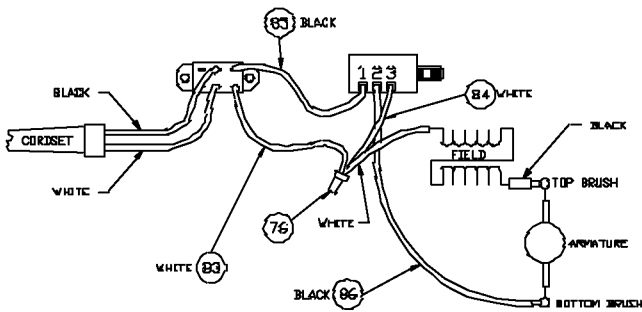

PORTER-CABLE

BAYONET SAW

WARNING: Electrical repairs should only be attempted by trained repairmen. Contact the nearest Porter-Cable Service Center or other competent repair center.

7649

Parts List for PC7649 Type 3

Item Number	Part Number	Description	Qty Required
1	000000-00	No Longer Available	1
1	811531	FAN	1
2	000000-00	No Longer Available	1
3	N031636	BRUSH ASSEMBLY	2
3	690742	BRUSH HOLDER	2
4	000000-00	No Longer Available	1
4	694924	DUST SHIELD	1
4	000000-00	No Longer Available	1
5	330072-97	CORD/10 FT/18-2	1
11	330003-85	BEARING	3
31	000000-00	No Longer Available	1
51	883486	SCREW	10
52	000000-00	No Longer Available	1
52	000000-00	No Longer Available	1
53	000000-00	No Longer Available	1
53	000000-00	No Longer Available	1
60	000000-00	No Longer Available	1
66	882185	SCREW MACHINE STEEL	10
71	887508	LEAD	1
72	802203	RING	10
73	000000-00	No Longer Available	1
74	695893	WASHER	10
75	802203	RING	10
76	694432	BEARING MOUNT	3
77	695185	FIELD SCREW	10
78	861434	CORD CLAMP	1
79	882185	SCREW MACHINE STEEL	10