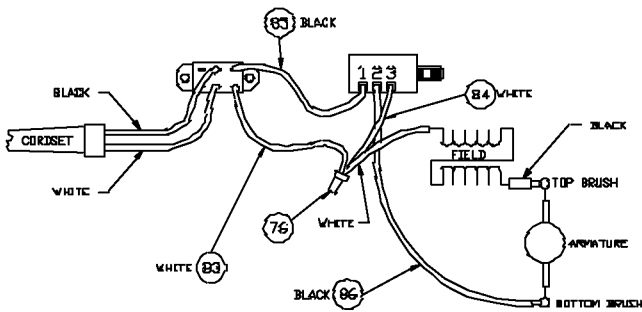

## Parts List for PC7649 Type 2

Item Number	Part Number	Description	Qty Required
1	000000-00	No Longer Available	1
1	811531	FAN	1
2	000000-00	No Longer Available	1
3	690741	BRUSH	2
3	690742	BRUSH HOLDER	2
4	000000-00	No Longer Available	1
4	694924	DUST SHIELD	1
4	000000-00	No Longer Available	1
5	330072-97	CORD/10 FT/18-2	1
11	330003-85	BEARING	3
31	000000-00	No Longer Available	1
51	883486	SCREW	10
52	000000-00	No Longer Available	1
52	000000-00	No Longer Available	1
53	000000-00	No Longer Available	1
53	000000-00	No Longer Available	1
53	000000-00	No Longer Available	1
60	000000-00	No Longer Available	1
66	882185	SCREW MACHINE STEEL	10
71	000000-00	No Longer Available	1
72	802203	RING	10
73	000000-00	No Longer Available	1
74	695893	WASHER	10
75	802203	RING	10
76	694432	BEARING MOUNT	3
77	695185	FIELD SCREW	10
78	861434	CORD CLAMP	1

## Parts List for PC7649 Type 2

Item Number	Part Number	Description	Qty Required
114	000000-00	No Longer Available	10
115	000000-00	No Longer Available	10
117	000000-00	No Longer Available	1
118	000000-00	No Longer Available	1
120	000000-00	No Longer Available	10
121	000000-00	No Longer Available	1
122	886538	SCREW	10
123	000000-00	No Longer Available	10
124	000000-00	No Longer Available	1
124	000000-00	No Longer Available	1
125	000000-00	No Longer Available	1
127	884036	PIVOT SHAFT	1
128	000000-00	No Longer Available	10
129	000000-00	No Longer Available	1
129	000000-00	No Longer Available	1
130	000000-00	No Longer Available	3
131	693960	SEAL	1
132	873306	BLADE CLAMP	1
133	874477	SCREW	10
134	000000-00	No Longer Available	10
135	802388	SCREW	10
136	000000-00	No Longer Available	10
137	000000-00	No Longer Available	1
138	000000-00	No Longer Available	10
139	000000-00	No Longer Available	1
140	000000-00	No Longer Available	1
141	000000-00	No Longer Available	10