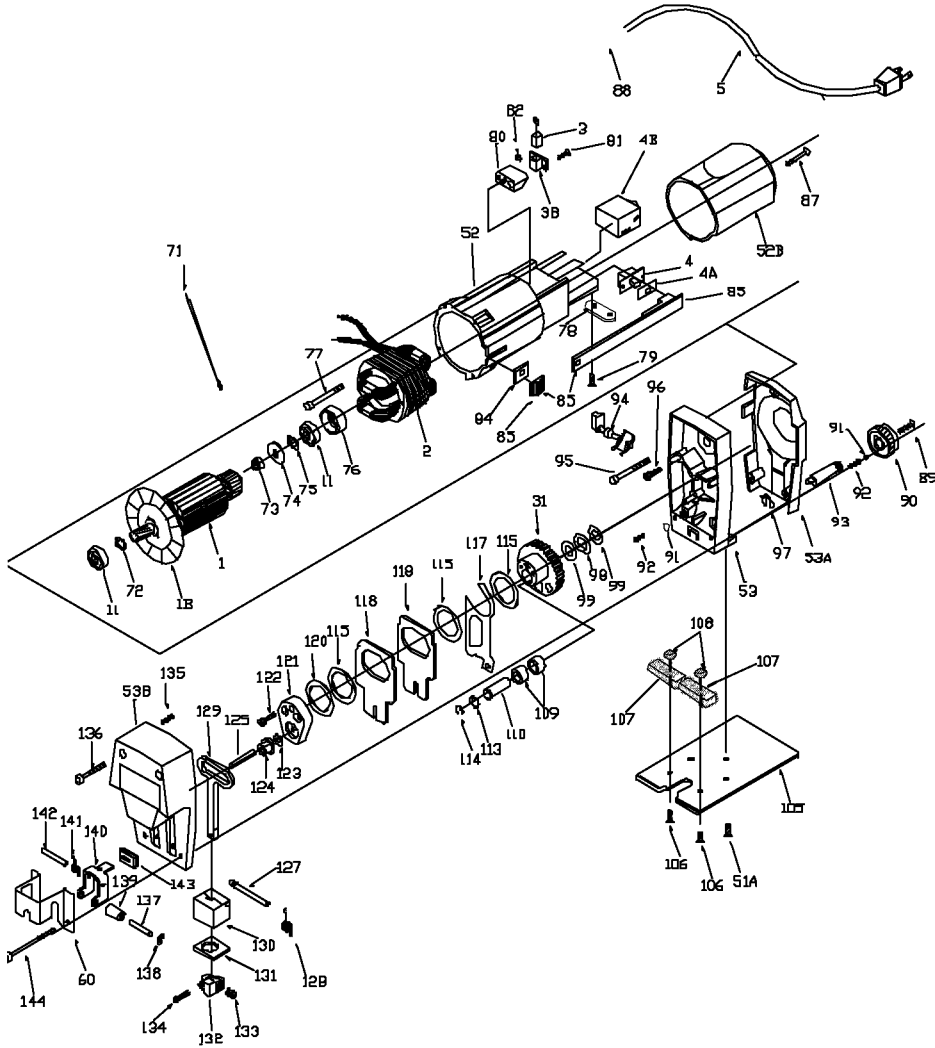

# PORTER-CABLE

## BAYONET SAW

**WARNING:** Electrical repairs should only be attempted by trained repairmen. Contact the nearest Porter-Cable Service Center or other competent repair center.

7649

## Parts List for PC7649 Type 2

Item Number	Part Number	Description	Qty Required
1	000000-00	No Longer Available	1
1	811531	FAN	1
2	000000-00	No Longer Available	1
3	690741	BRUSH	2
3	690742	BRUSH HOLDER	2
4	000000-00	No Longer Available	1
4	694924	DUST SHIELD	1
4	000000-00	No Longer Available	1
5	330072-97	CORD/10 FT/18-2	1
11	330003-85	BEARING	3
31	000000-00	No Longer Available	1
51	883486	SCREW	10
52	000000-00	No Longer Available	1
52	000000-00	No Longer Available	1
53	000000-00	No Longer Available	1
53	000000-00	No Longer Available	1
53	000000-00	No Longer Available	1
60	000000-00	No Longer Available	1
66	882185	SCREW MACHINE STEEL	10
71	000000-00	No Longer Available	1
72	802203	RING	10
73	000000-00	No Longer Available	1
74	695893	WASHER	10
75	802203	RING	10
76	694432	BEARING MOUNT	3
77	695185	FIELD SCREW	10
78	861434	CORD CLAMP	1

## Parts List for PC7649 Type 2

Item Number	Part Number	Description	Qty Required
79	882185	SCREW MACHINE STEEL	10
80	690740	BRUSH HOLDER BASE	2
81	854805	SCREW	10
82	868775	BRUSH SPRING	2
84	000000-00	No Longer Available	1
85	000000-00	No Longer Available	1
87	694012	SCREW	10
88	810716	RELIEVER	1
89	802289	SCREW	10
90	000000-00	No Longer Available	1
91	000475-00	BALL	1
92	000000-00	No Longer Available	10
93	000000-00	No Longer Available	1
94	000000-00	No Longer Available	1
95	000000-00	No Longer Available	10
96	882185	SCREW MACHINE STEEL	10
97	697500	RETAINING RING	10
98	000000-00	No Longer Available	10
99	000000-00	No Longer Available	10
105	874455	BASE	1
105	874455	BASE	1
106	000000-00	No Longer Available	10
107	000000-00	No Longer Available	1
108	000000-00	No Longer Available	10
109	684188	BEARING	3
110	000000-00	No Longer Available	1
113	000000-00	No Longer Available	10