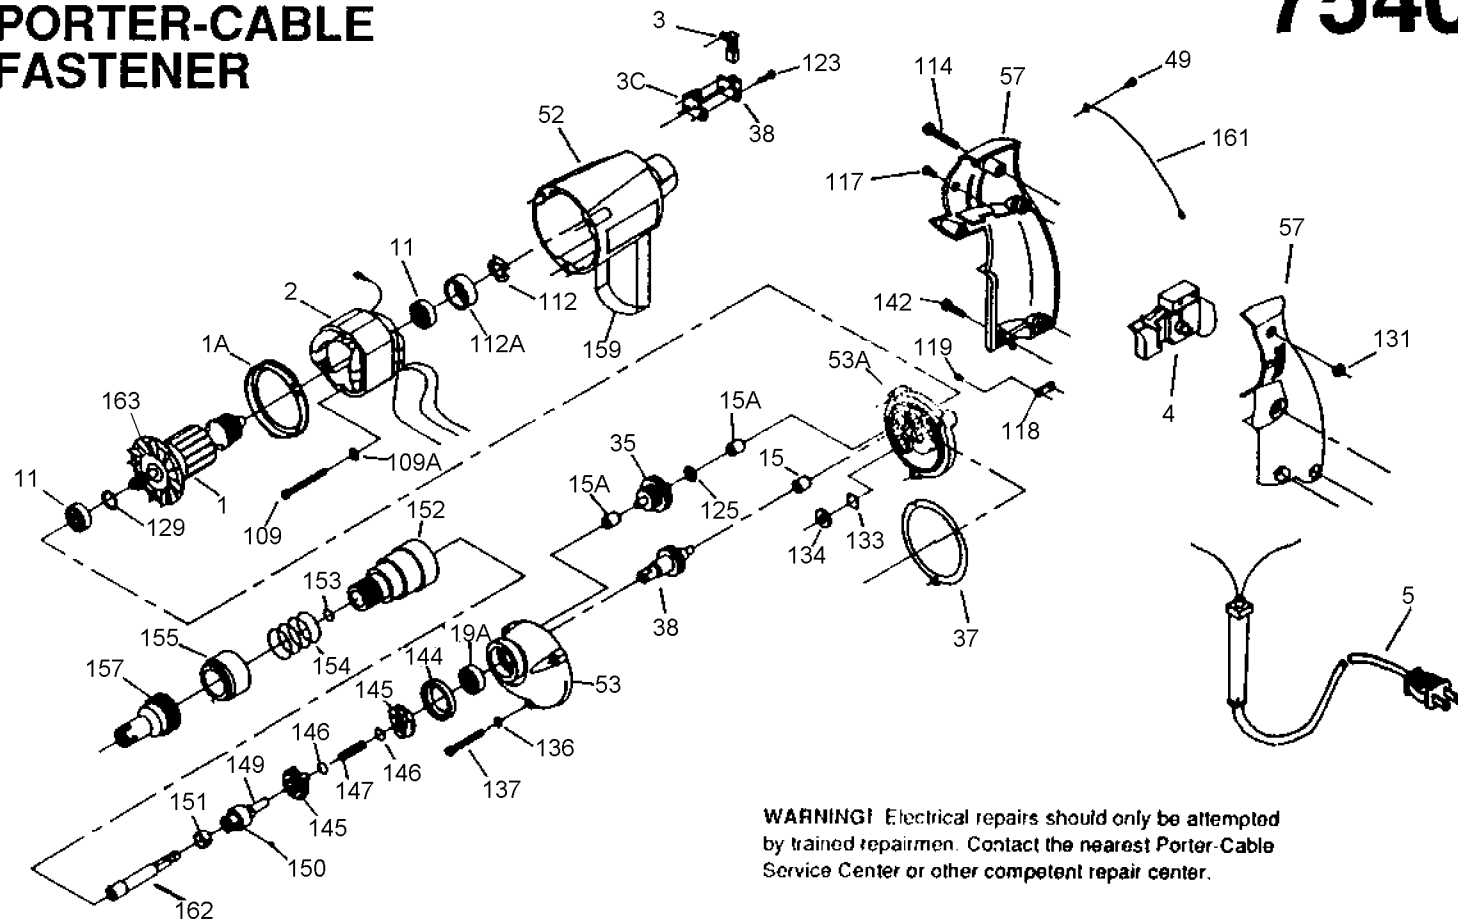

# PORTER-CABLE FASTENER

# 7540

**WARNING!** Electrical repairs should only be attempted by trained repairmen. Contact the nearest Porter-Cable Service Center or other competent repair center.

## Parts List for PC7540 Type 4

Item Number	Part Number	Description	Qty Required
1	000000-00	No Longer Available	1
1	811350	BAFFLE	1
2	000000-00	No Longer Available	1
3	N119739	BRUSH & SPRING	2
3	694301	BRUSH HOLDER	2
3	694298	BRUSH INSULATOR	2
4	000000-00	No Longer Available	1
5	695854	CORDSET	1
5	810716	RELIEVER	1
11	330003-85	BEARING	1
15	330004-00	BEARING,NEEDLE	1
15	330004-00	BEARING,NEEDLE	1
19	330003-17	BEARING,BALL	1
35	000000-00	No Longer Available	1
37	698609	GASKET	1
38	000000-00	No Longer Available	1
49	864137	SCREW	1
52	000000-00	No Longer Available	1
53	000000-00	No Longer Available	1
53	N400620	INTERMEDIATE PLATE	1
57	000000-00	No Longer Available	1
109	876651	SCREW	1
109	802214	WASHER-LCK INT	1
112	842610	SPRING-PRELOAD	1
112	694432	BEARING MOUNT	1
114	000000-00	No Longer Available	1
116	859384	SCREW	1

## Parts List for PC7540 Type 4

Item Number	Part Number	Description	Qty Required
117	000000-00	No Longer Available	1
118	861434	CORD CLAMP	1
119	000000-00	No Longer Available	1
123	864136	SCREW	1
125	848741	WASHER	1
129	847564	SNAP RING	1
131	000000-00	No Longer Available	1
133	802851	O RING	1
134	852714	SLINGER	1
136	802648	WASHER	1
137	000000-00	No Longer Available	1
137	694015	SCREW	1
142	000000-00	No Longer Available	1
144	000000-00	No Longer Available	1
145	000000-00	No Longer Available	1
146	000000-00	No Longer Available	1
147	000000-00	No Longer Available	1
149	000000-00	No Longer Available	1
150	000000-00	No Longer Available	1
151	000000-00	No Longer Available	1
152	000000-00	No Longer Available	1
153	000000-00	No Longer Available	1
154	000000-00	No Longer Available	1
155	000000-00	No Longer Available	1
155	000000-00	No Longer Available	1
157	000000-00	No Longer Available	1
159	000000-00	No Longer Available	1