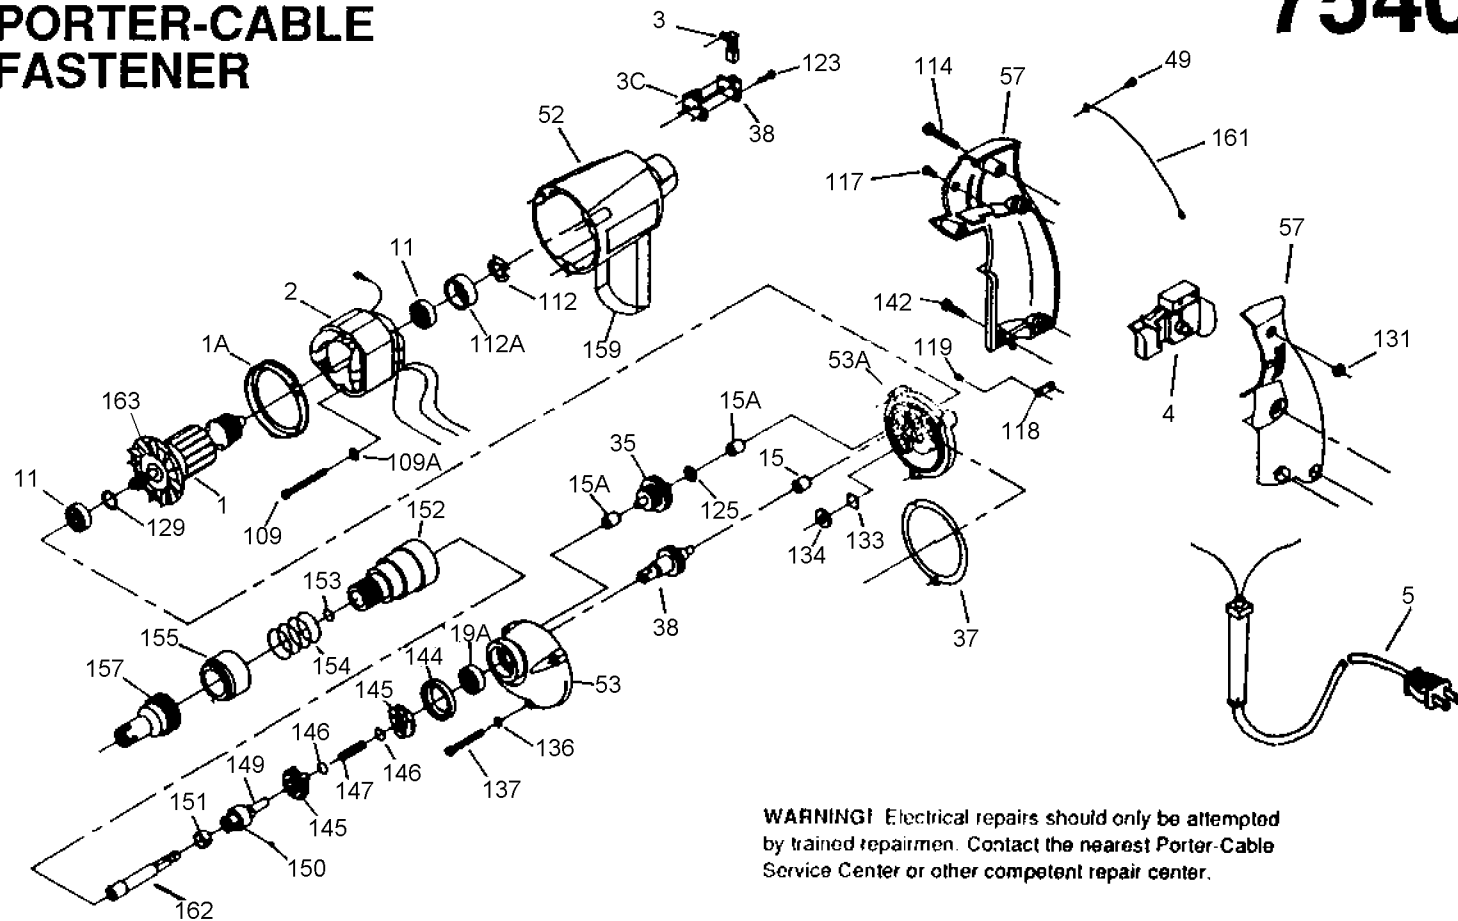

PORTER-CABLE FASTENER

7540

WARNING! Electrical repairs should only be attempted by trained repairmen. Contact the nearest Porter-Cable Service Center or other competent repair center.

Parts List for PC7540 Type 2

Item Number	Part Number	Description	Qty Required
1	000000-00	No Longer Available	1
1	811350	BAFFLE	1
2	000000-00	No Longer Available	1
3	N119739	BRUSH & SPRING	2
3	694301	BRUSH HOLDER	2
3	694298	BRUSH INSULATOR	2
4	000000-00	No Longer Available	1
5	695854	CORDSET	1
5	810716	RELIEVER	1
11	330003-85	BEARING	1
15	000000-00	No Longer Available	1
15	000000-00	No Longer Available	1
19	330003-17	BEARING,BALL	1
35	000000-00	No Longer Available	1
37	698609	GASKET	1
38	000000-00	No Longer Available	1
49	864137	SCREW	1
52	000000-00	No Longer Available	1
53	000000-00	No Longer Available	1
53	000000-00	No Longer Available	1
57	000000-00	No Longer Available	1
109	000000-00	No Longer Available	1
112	842610	SPRING-PRELOAD	1
112	694432	BEARING MOUNT	1
114	000000-00	No Longer Available	1
116	859384	SCREW	1
117	000000-00	No Longer Available	1

Parts List for PC7540 Type 2

Item Number	Part Number	Description	Qty Required
118	861434	CORD CLAMP	1
119	000000-00	No Longer Available	1
123	864136	SCREW	1
125	848741	WASHER	1
129	847564	SNAP RING	1
131	000000-00	No Longer Available	1
133	802851	O RING	1
134	852714	SLINGER	1
136	802648	WASHER	1
137	000000-00	No Longer Available	1
142	000000-00	No Longer Available	1
144	000000-00	No Longer Available	1
145	000000-00	No Longer Available	1
146	000000-00	No Longer Available	1
147	000000-00	No Longer Available	1
149	000000-00	No Longer Available	1
150	000000-00	No Longer Available	1
151	000000-00	No Longer Available	1
152	000000-00	No Longer Available	1
153	000000-00	No Longer Available	1
154	000000-00	No Longer Available	1
155	000000-00	No Longer Available	1
155	000000-00	No Longer Available	1
157	000000-00	No Longer Available	1
159	000000-00	No Longer Available	1
161	000000-00	No Longer Available	1
162	861801	BIT HOLDER	1