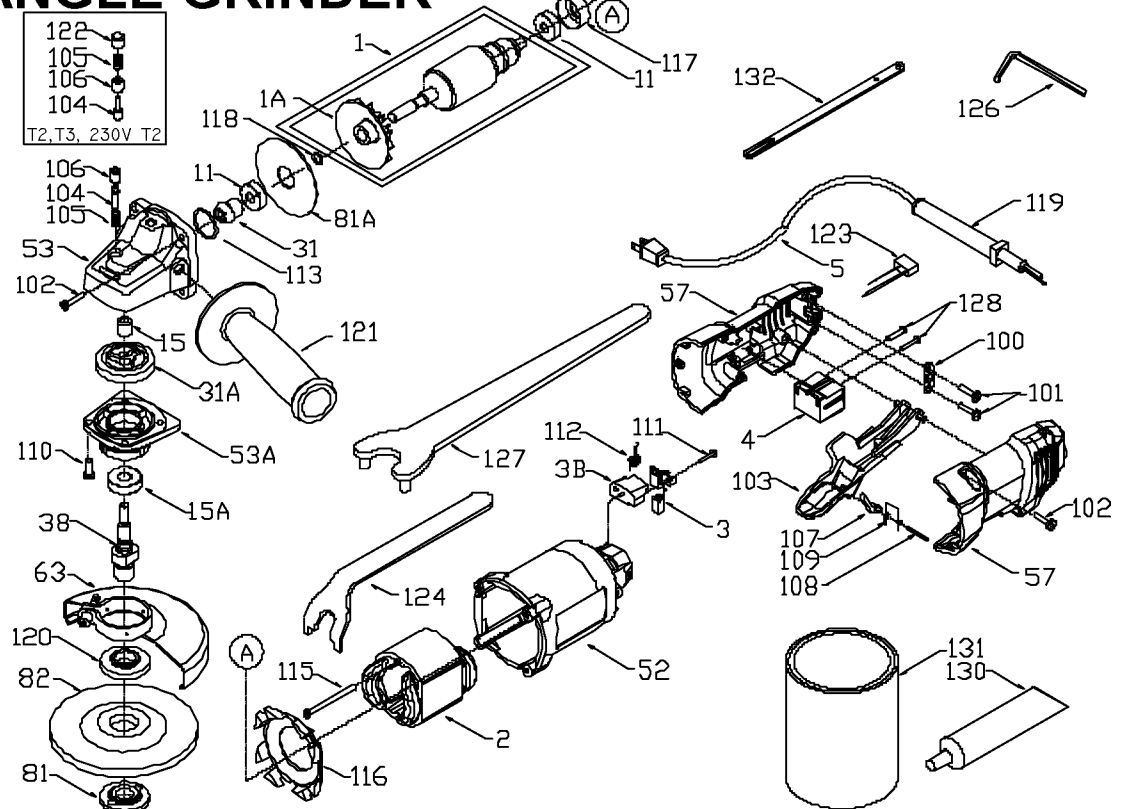

## Parts List for PC7406 Type 1

Item Number	Part Number	Description	Qty Required
1	000000-00	No Longer Available	1
1	000000-00	No Longer Available	1
1	000000-00	No Longer Available	1
2	000000-00	No Longer Available	1
2	000000-00	No Longer Available	1
3	886297	BRUSH HLDR/BRUSH ASY	2
3	884257	BRUSH HLDR/BRUSH ASY	2
3	690740	BRUSH HOLDER BASE	2
4	000000-00	No Longer Available	1
5	330072-97	CORD/10 FT/18-2	1
5	000000-00	No Longer Available	1
11	330003-85	BEARING	3
15	841767	BEARING	3
15	330003-17	BEARING,BALL	3
31	D882740	BEVEL PINION	1
31	882742	GEAR	1
38	000000-00	No Longer Available	1
38	000000-00	No Longer Available	1
52	000000-00	No Longer Available	1
53	000000-00	No Longer Available	1
53	000000-00	No Longer Available	1
53	000000-00	No Longer Available	1
57	000000-00	No Longer Available	1
63	000000-00	No Longer Available	1
63	000000-00	No Longer Available	1
81	000000-00	No Longer Available	10
81	000000-00	No Longer Available	10

## Parts List for PC7406 Type 1

Item Number	Part Number	Description	Qty Required
122	000000-00	No Longer Available	1
123	000000-00	No Longer Available	1
124	886041	SPANNER WRENCH	1
126	884298	HEX WRENCH (4MM)	1
126	802876	ALLEN WRENCH	1
127	000000-00	No Longer Available	1
128	696796	SCREW	10
130	000000-00	No Longer Available	1
131	000000-00	No Longer Available	1
131	429698-00	GREASE:4 LB CAN	1
132	000000-00	No Longer Available	1
133	000000-00	No Longer Available	1
133	000000-00	No Longer Available	1
133	000000-00	No Longer Available	1
134	000000-00	No Longer Available	1