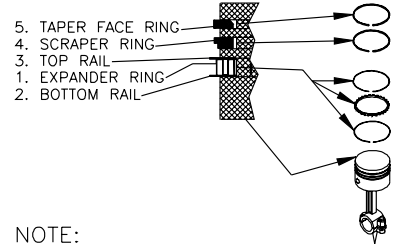

Questions? Comments? call SENC0's toll-free Action-line: 1-800-543-4596 or e-mail: Toolprof@senco.com

PC2016 ELECTRIC AIR COMPRESSOR Parts Reference Guide

CTOP MARKS ARE LOCATED ON TOP SURFACE OF THE RINGS

IMPORTANT: RINGS MUST BE ASSEMBLED IN THE POSITION SHOWN AND IN THE FOLLOWING NUMERICAL SEQUENCE:

OMAC0088-081503-RD

SENCO PC2016 1.5 H.P. ELECTRIC AIR COMPRESSOR

REPLACEMENT PARTS LIST

Part No. Description

020118	MOTOR	280002	WASHER
030215	PUMP	280003S	WASHER
070151	GRIPS	280008	WASHER
090037	BUSHING	280022	WASHER
090045	CORD RELIEF	280023	WASHER
100099	SHEAVE	281009	WASHER
100115	FLYWHEEL	289001	WASHER
110011	BELT	300155	LOCKNUT
140017	WHEEL	300157	LOCKNUT
140069	ISOLATOR	320099	TERMINAL RING
150007	HOSE	320108	LOCKNUT
150235	HOSE	320445	CORD
190082	FILTER	320466	TERMINAL
190083	FILTER ASSEMBLY	320754	CORD
190084	FILTER CAP	320766	STRAIN RELIEF
200420	AXLE	330264	WIRE CLIPS
200421	BRACKET	330358	SPACER
200574A01	BRACKET	340575	LABEL
200614	BRACKET	340815	LABEL
220228	VALVE	340816	LABEL
220231	REGULATOR	340817	LABEL
220232	SWITCH	340819	LABEL
220271	GAUGE	340822	LABEL
220357	PILOT VALVE	340823	LABEL
230105	HOSE BARB	340897	LABEL
230111	BUSHING	341440	LABEL
230127	STREET TEE	420011	CLAMP
230312	VALVE	430073	KEY
230418	ELBOW	430092	PIN
230426	ELBOW	460951	CYLINDER HEAD
230316	ELBOW	460952	VALVE PLATE ASSY
240010	NIPPLE	460953	CYLINDER
240082	PLUG	460954	CRANKCASE
260246	OIL SEAL SHAFT	460955	CRANKSHAFT
270014	SCREW	460956	OIL DIPSTICK
270015	BOLT	460957	FLANGE
270067	SCREW	460958	CONNECTING ROD
270068	BOLT	480016	BEARING
270071	BOLT	700326	GASKET KIT
270072	BOLT	700327	VALVE PLATE KIT
270133	BOLT	700328	PISTON RING KIT
278933	SCREW	700329	PISTON KIT
279524	BOLT	854011	BELTGUARD BACK
		854016	BELTGUARD
		854069	PRESSURE SWITCH TUBE ASSEMBLY
		854074	AIR TANK