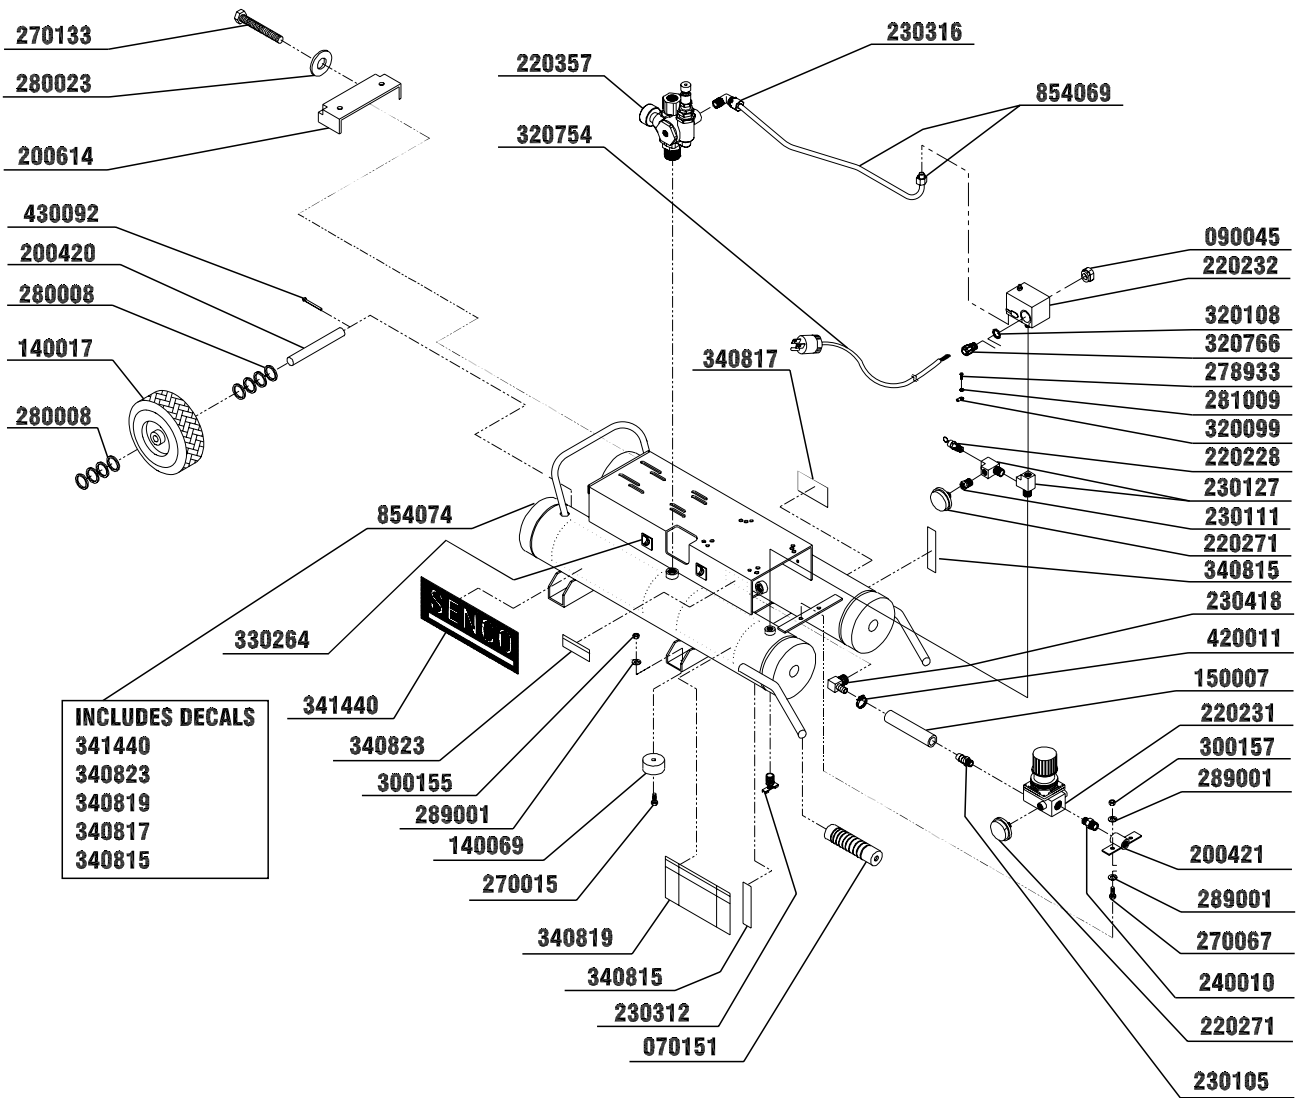

Questions? Comments? call SENC0's toll-free Action-line: 1-800-543-4596 or e-mail: Toolprof@senco.com

PC2016 ELECTRIC AIR COMPRESSOR Parts Reference Guide

CTOP MARKS ARE LOCATED ON TOP SURFACE OF THE RINGS

IMPORTANT: RINGS MUST BE ASSEMBLED IN THE POSITION SHOWN AND IN THE FOLLOWING NUMERICAL SEQUENCE:

OMAC0088-081503-RD

SENCO PC2016 1.5 H.P. ELECTRIC AIR COMPRESSOR

REPLACEMENT PARTS LIST

Part No. Description

020118	MOTOR	280002	WASHER
030215	PUMP	280003S	WASHER
070151	GRIPS	280008	WASHER
090037	BUSHING	280022	WASHER
090045	CORD RELIEF	280023	WASHER
100099	SHEAVE	281009	WASHER
100115	FLYWHEEL	289001	WASHER
110011	BELT	300155	LOCKNUT
140017	WHEEL	300157	LOCKNUT
140069	ISOLATOR	320099	TERMINAL RING
150007	HOSE	320108	LOCKNUT
150235	HOSE	320445	CORD
190082	FILTER	320466	TERMINAL
190083	FILTER ASSEMBLY	320754	CORD
190084	FILTER CAP	320766	STRAIN RELIEF
200420	AXLE	330264	WIRE CLIPS
200421	BRACKET	330358	SPACER
200574A01	BRACKET	340575	LABEL
200614	BRACKET	340815	LABEL
220228	VALVE	340816	LABEL
220231	REGULATOR	340817	LABEL
220232	SWITCH	340819	LABEL
220271	GAUGE	340822	LABEL
220357	PILOT VALVE	340823	LABEL
230105	HOSE BARB	340897	LABEL
230111	BUSHING	341440	LABEL
230127	STREET TEE	420011	CLAMP
230312	VALVE	430073	KEY
230418	ELBOW	430092	PIN
230426	ELBOW	460951	CYLINDER HEAD
230316	ELBOW	460952	VALVE PLATE ASSY
240010	NIPPLE	460953	CYLINDER
240082	PLUG	460954	CRANKCASE
260246	OIL SEAL SHAFT	460955	CRANKSHAFT
270014	SCREW	460956	OIL DIPSTICK
270015	BOLT	460957	FLANGE
270067	SCREW	460958	CONNECTING ROD
270068	BOLT	480016	BEARING
270071	BOLT	700326	GASKET KIT
270072	BOLT	700327	VALVE PLATE KIT
270133	BOLT	700328	PISTON RING KIT
278933	SCREW	700329	PISTON KIT
279524	BOLT	854011	BELTGUARD BACK
		854016	BELTGUARD
		854069	PRESSURE SWITCH TUBE ASSEMBLY
		854074	AIR TANK