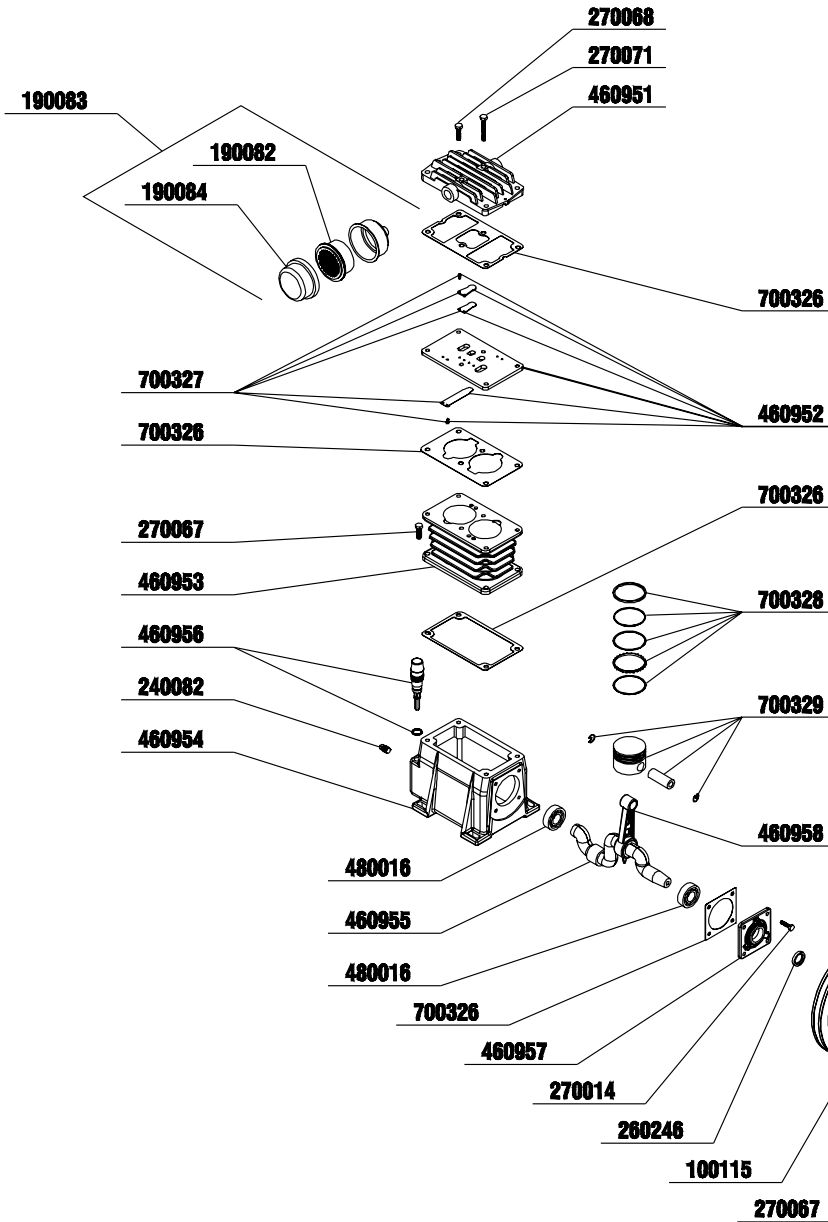

Questions? Comments? call SENC0's toll-free Action-line: 1-800-543-4596 or e-mail: Toolprof@senco.com

PC2016 ELECTRIC AIR COMPRESSOR Parts Reference Guide

CTOP MARKS ARE LOCATED ON TOP SURFACE OF THE RINGS

IMPORTANT: RINGS MUST BE ASSEMBLED IN THE POSITION SHOWN AND IN THE FOLLOWING NUMERICAL SEQUENCE:

OMAC0088-081503-RD

SENCO PC2016 1.5 H.P. ELECTRIC AIR COMPRESSOR

REPLACEMENT PARTS LIST

Part No. Description

020118	MOTOR	280002	WASHER
030215	PUMP	280003S	WASHER
070151	GRIPS	280008	WASHER
090037	BUSHING	280022	WASHER
090045	CORD RELIEF	280023	WASHER
100099	SHEAVE	281009	WASHER
100115	FLYWHEEL	289001	WASHER
110011	BELT	300155	LOCKNUT
140017	WHEEL	300157	LOCKNUT
140069	ISOLATOR	320099	TERMINAL RING
150007	HOSE	320108	LOCKNUT
150235	HOSE	320445	CORD
190082	FILTER	320466	TERMINAL
190083	FILTER ASSEMBLY	320754	CORD
190084	FILTER CAP	320766	STRAIN RELIEF
200420	AXLE	330264	WIRE CLIPS
200421	BRACKET	330358	SPACER
200574A01	BRACKET	340575	LABEL
200614	BRACKET	340815	LABEL
220228	VALVE	340816	LABEL
220231	REGULATOR	340817	LABEL
220232	SWITCH	340819	LABEL
220271	GAUGE	340822	LABEL
220357	PILOT VALVE	340823	LABEL
230105	HOSE BARB	340897	LABEL
230111	BUSHING	341440	LABEL
230127	STREET TEE	420011	CLAMP
230312	VALVE	430073	KEY
230418	ELBOW	430092	PIN
230426	ELBOW	460951	CYLINDER HEAD
230316	ELBOW	460952	VALVE PLATE ASSY
240010	NIPPLE	460953	CYLINDER
240082	PLUG	460954	CRANKCASE
260246	OIL SEAL SHAFT	460955	CRANKSHAFT
270014	SCREW	460956	OIL DIPSTICK
270015	BOLT	460957	FLANGE
270067	SCREW	460958	CONNECTING ROD
270068	BOLT	480016	BEARING
270071	BOLT	700326	GASKET KIT
270072	BOLT	700327	VALVE PLATE KIT
270133	BOLT	700328	PISTON RING KIT
278933	SCREW	700329	PISTON KIT
279524	BOLT	854011	BELTGUARD BACK
		854016	BELTGUARD
		854069	PRESSURE SWITCH TUBE ASSEMBLY
		854074	AIR TANK