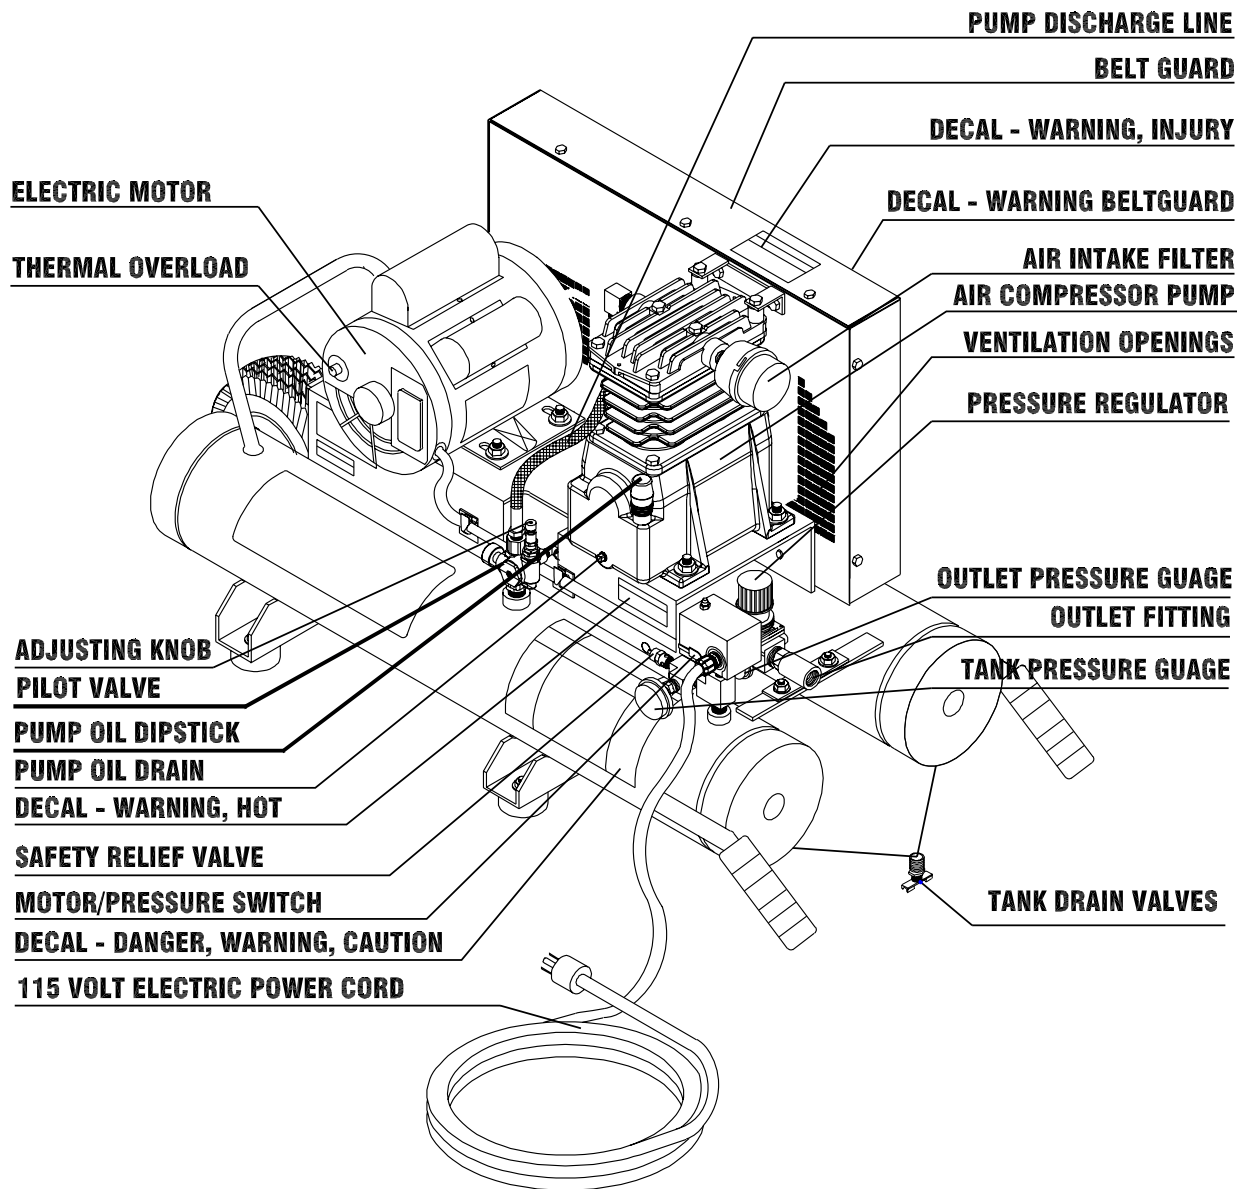

PC2016 ELECTRIC AIR COMPRESSOR FEATURES

PDAC047-071103-RD

PC2016 1.5 H.P. ELECTRIC AIR COMPRESSOR

Parts Reference Guide

PDAC045-070903-RD

MTM010 Issued Date: 07/10/03

2003 by SENC0 Products, Inc. Cincinnati, OH 45244- USA

Questions? Comments? call SENC0's toll-free Action-line: 1-800-543-4596 or e-mail: Toolprof@senco.com

PC2016 ELECTRIC AIR COMPRESSOR Parts Reference Guide

CTOP MARKS ARE LOCATED ON TOP SURFACE OF THE RINGS

020118	MOTOR	280002	WASHER
030215	PUMP	280003S	WASHER
070151	GRIPS	280008	WASHER
090037	BUSHING	280022	WASHER
090045	CORD RELIEF	280023	WASHER
100099	SHEAVE	281009	WASHER
100115	FLYWHEEL	289001	WASHER
110011	BELT	300155	LOCKNUT
140017	WHEEL	300157	LOCKNUT
140069	ISOLATOR	320099	TERMINAL RING
150007	HOSE	320108	LOCKNUT
150235	HOSE	320445	CORD
190082	FILTER	320466	TERMINAL
190083	FILTER ASSEMBLY	320754	CORD
190084	FILTER CAP	320766	STRAIN RELIEF
200420	AXLE	330264	WIRE CLIPS
200421	BRACKET	330358	SPACER
200574A01	BRACKET	340575	LABEL
200614	BRACKET	340815	LABEL
220228	VALVE	340816	LABEL
220231	REGULATOR	340817	LABEL
220232	SWITCH	340819	LABEL
220271	GAUGE	340822	LABEL
220357	PILOT VALVE	340823	LABEL
230105	HOSE BARB	340897	LABEL
230111	BUSHING	341440	LABEL
230127	STREET TEE	420011	CLAMP
230312	VALVE	430073	KEY
230418	ELBOW	430092	PIN
230426	ELBOW	460951	CYLINDER HEAD
230316	ELBOW	460952	VALVE PLATE ASSY
240010	NIPPLE	460953	CYLINDER
240082	PLUG	460954	CRANKCASE
260246	OIL SEAL SHAFT	460955	CRANKSHAFT
270014	SCREW	460956	OIL DIPSTICK
270015	BOLT	460957	FLANGE
270067	SCREW	460958	CONNECTING ROD
270068	BOLT	480016	BEARING
270071	BOLT	700326	GASKET KIT
270072	BOLT	700327	VALVE PLATE KIT
270133	BOLT	700328	PISTON RING KIT
278933	SCREW	700329	PISTON KIT
279524	BOLT	854011	BELTGUARD BACK
		854016	BELTGUARD
		854069	PRESSURE SWITCH TUBE ASSEMBLY
		854074	AIR TANK