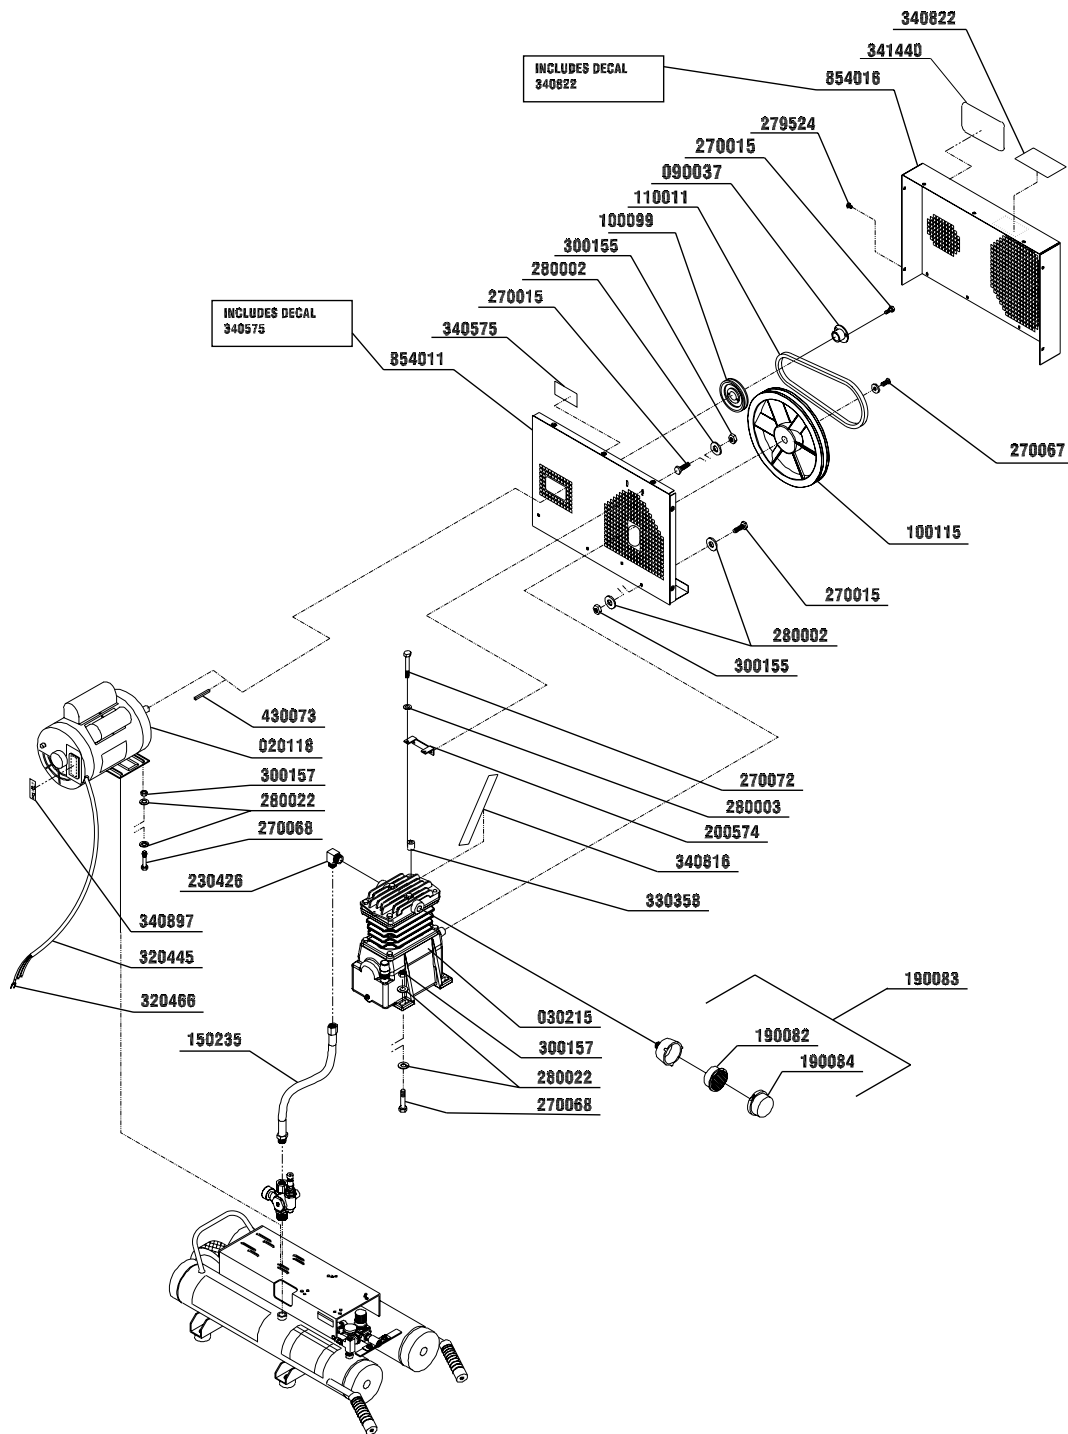

PC2016 ELECTRIC AIR COMPRESSOR FEATURES

PDAC047-071103-RD

PC2016 1.5 H.P. ELECTRIC AIR COMPRESSOR

Parts Reference Guide

PDAC045-070903-RD

MTM010 Issued Date: 07/10/03

2003 by SENC0 Products, Inc. Cincinnati, OH 45244- USA

Questions? Comments? call SENC0's toll-free Action-line: 1-800-543-4596 or e-mail: Toolprof@senco.com

PC2016 ELECTRIC AIR COMPRESSOR Parts Reference Guide

CTOP MARKS ARE LOCATED ON TOP SURFACE OF THE RINGS

020118	MOTOR	280002	WASHER
030215	PUMP	280003S	WASHER
070151	GRIPS	280008	WASHER
090037	BUSHING	280022	WASHER
090045	CORD RELIEF	280023	WASHER
100099	SHEAVE	281009	WASHER
100115	FLYWHEEL	289001	WASHER
110011	BELT	300155	LOCKNUT
140017	WHEEL	300157	LOCKNUT
140069	ISOLATOR	320099	TERMINAL RING
150007	HOSE	320108	LOCKNUT
150235	HOSE	320445	CORD
190082	FILTER	320466	TERMINAL
190083	FILTER ASSEMBLY	320754	CORD
190084	FILTER CAP	320766	STRAIN RELIEF
200420	AXLE	330264	WIRE CLIPS
200421	BRACKET	330358	SPACER
200574A01	BRACKET	340575	LABEL
200614	BRACKET	340815	LABEL
220228	VALVE	340816	LABEL
220231	REGULATOR	340817	LABEL
220232	SWITCH	340819	LABEL
220271	GAUGE	340822	LABEL
220357	PILOT VALVE	340823	LABEL
230105	HOSE BARB	340897	LABEL
230111	BUSHING	341440	LABEL
230127	STREET TEE	420011	CLAMP
230312	VALVE	430073	KEY
230418	ELBOW	430092	PIN
230426	ELBOW	460951	CYLINDER HEAD
230316	ELBOW	460952	VALVE PLATE ASSY
240010	NIPPLE	460953	CYLINDER
240082	PLUG	460954	CRANKCASE
260246	OIL SEAL SHAFT	460955	CRANKSHAFT
270014	SCREW	460956	OIL DIPSTICK
270015	BOLT	460957	FLANGE
270067	SCREW	460958	CONNECTING ROD
270068	BOLT	480016	BEARING
270071	BOLT	700326	GASKET KIT
270072	BOLT	700327	VALVE PLATE KIT
270133	BOLT	700328	PISTON RING KIT
278933	SCREW	700329	PISTON KIT
279524	BOLT	854011	BELTGUARD BACK
		854016	BELTGUARD
		854069	PRESSURE SWITCH TUBE ASSEMBLY
		854074	AIR TANK