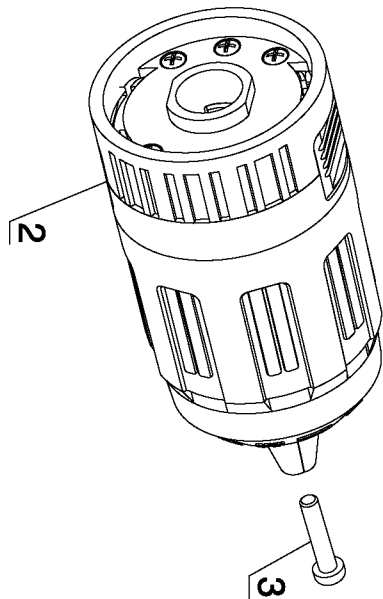

1

856

866

871

861

2

3

Parts List for PC18HD Type 1

Item Number	Part Number	Description	Qty Required
1	90542505	DRILL, HAMMER	1
2	90534907	CHUCK	1
3	5103096-01	SCREW	1
856	90536563	SIDE HANDLE ASY	1
861	90532919	KIT BOX	1
866	90543485	18V BATTERY	1
871	90545445	CHARGER	1