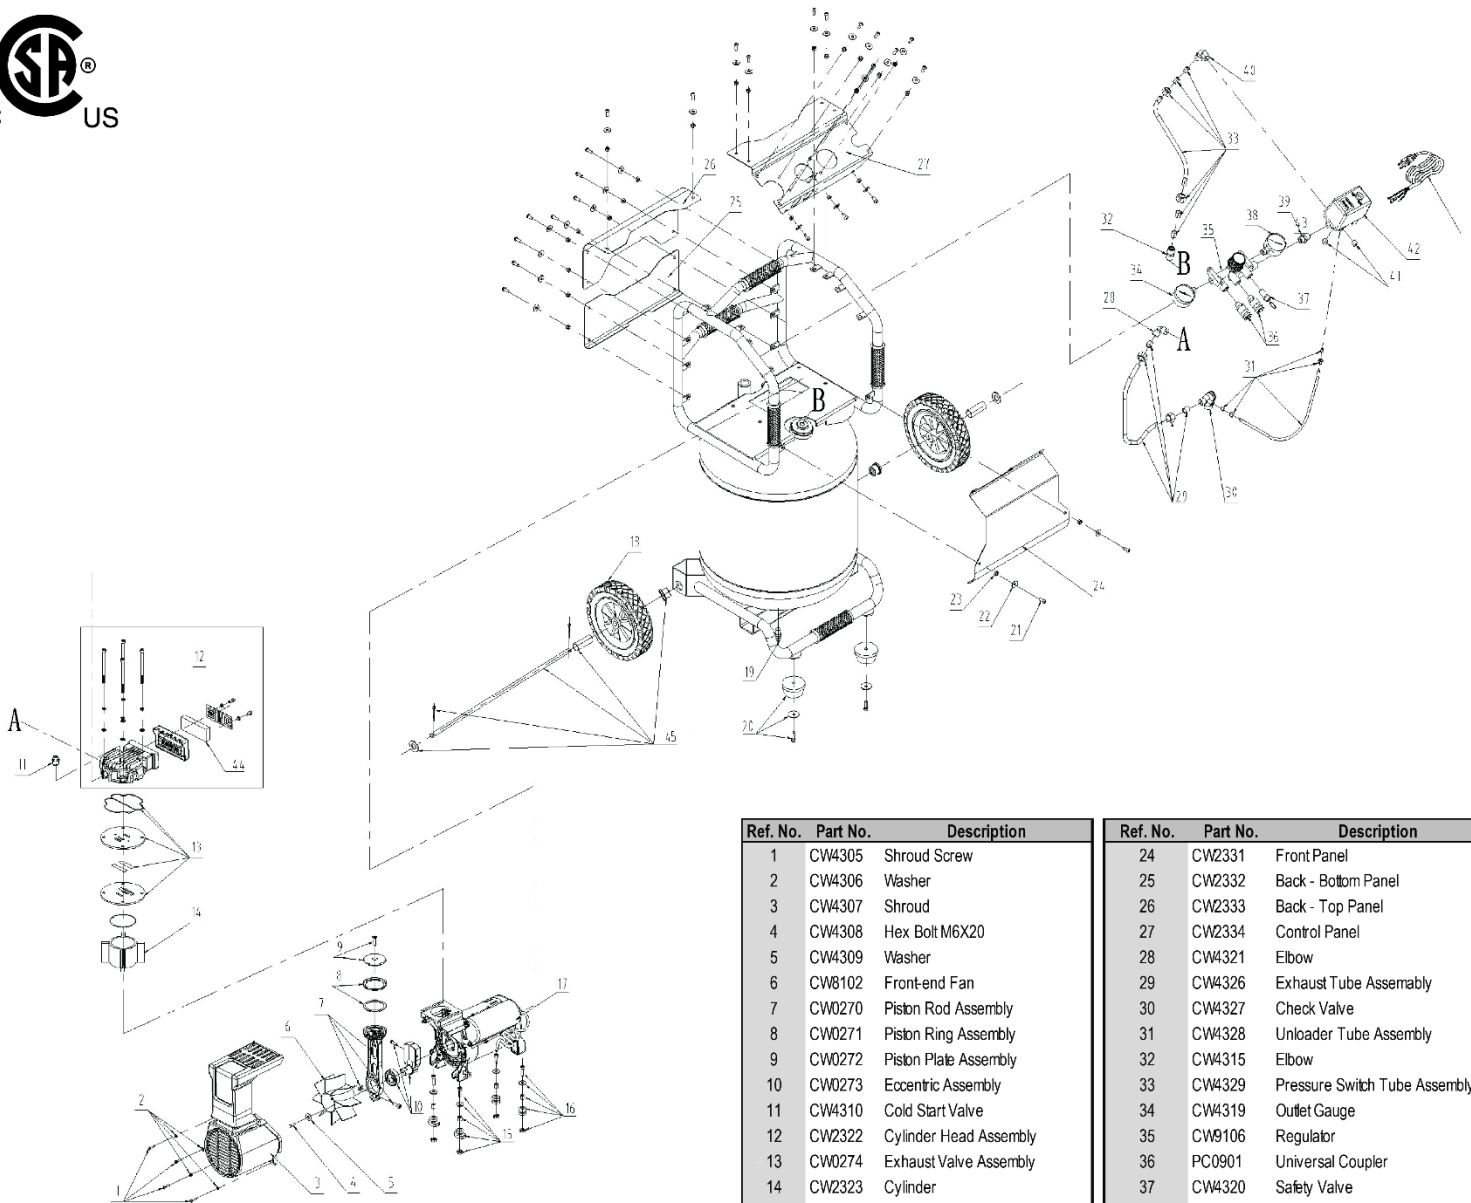

### Parts Reference Guide

Ref. No.	Part No.	Description	Ref. No.	Part No.	Description
1	CW4305	Shroud Screw	24	CW2331	Front Panel
2	CW4306	Washer	25	CW2332	Back - Bottom Panel
3	CW4307	Shroud	26	CW2333	Back - Top Panel
4	CW4308	Hex Bolt M6X20	27	CW2334	Control Panel
5	CW4309	Washer	28	CW4321	Elbow
6	CW8102	Front-end Fan	29	CW4326	Exhaust Tube Assembly
7	CW0270	Piston Rod Assembly	30	CW4327	Check Valve
8	CW0271	Piston Ring Assembly	31	CW4328	Unloader Tube Assembly
9	CW0272	Piston Plate Assembly	32	CW4315	Elbow
10	CW0273	Eccentric Assembly	33	CW4329	Pressure Switch Tube Assembly
11	CW4310	Cold Start Valve	34	CW4319	Outlet Gauge
12	CW2322	Cylinder Head Assembly	35	CW9106	Regulator
13	CW0274	Exhaust Valve Assembly	36	PC0901	Universal Coupler
14	CW2323	Cylinder	37	CW4320	Safety Valve
15	CW2324	Front - Motor Isolators	38	CW4318	Tank Gauge
16	CW2325	Rear - Motor Isolators	39	CW4317	Pipe Nipple
17	CW6113	Motor Assembly	40	CW4330	Elbow Fitting
18	CW9107	Wheel	41	CW4316	Pipe Plug
19	CW4325	Drain Valve	42	CW6114	Pressure Switch
20	CW2329	Compressor Isolators	43	CW6115	Power Cord
21	CW4312	Hex Screw M6X16	44	CW2328	Filter Element
22	CW4313	Washer	45	CW4338	Wheel Hardware
23	CW4311	Hex Nut M6			