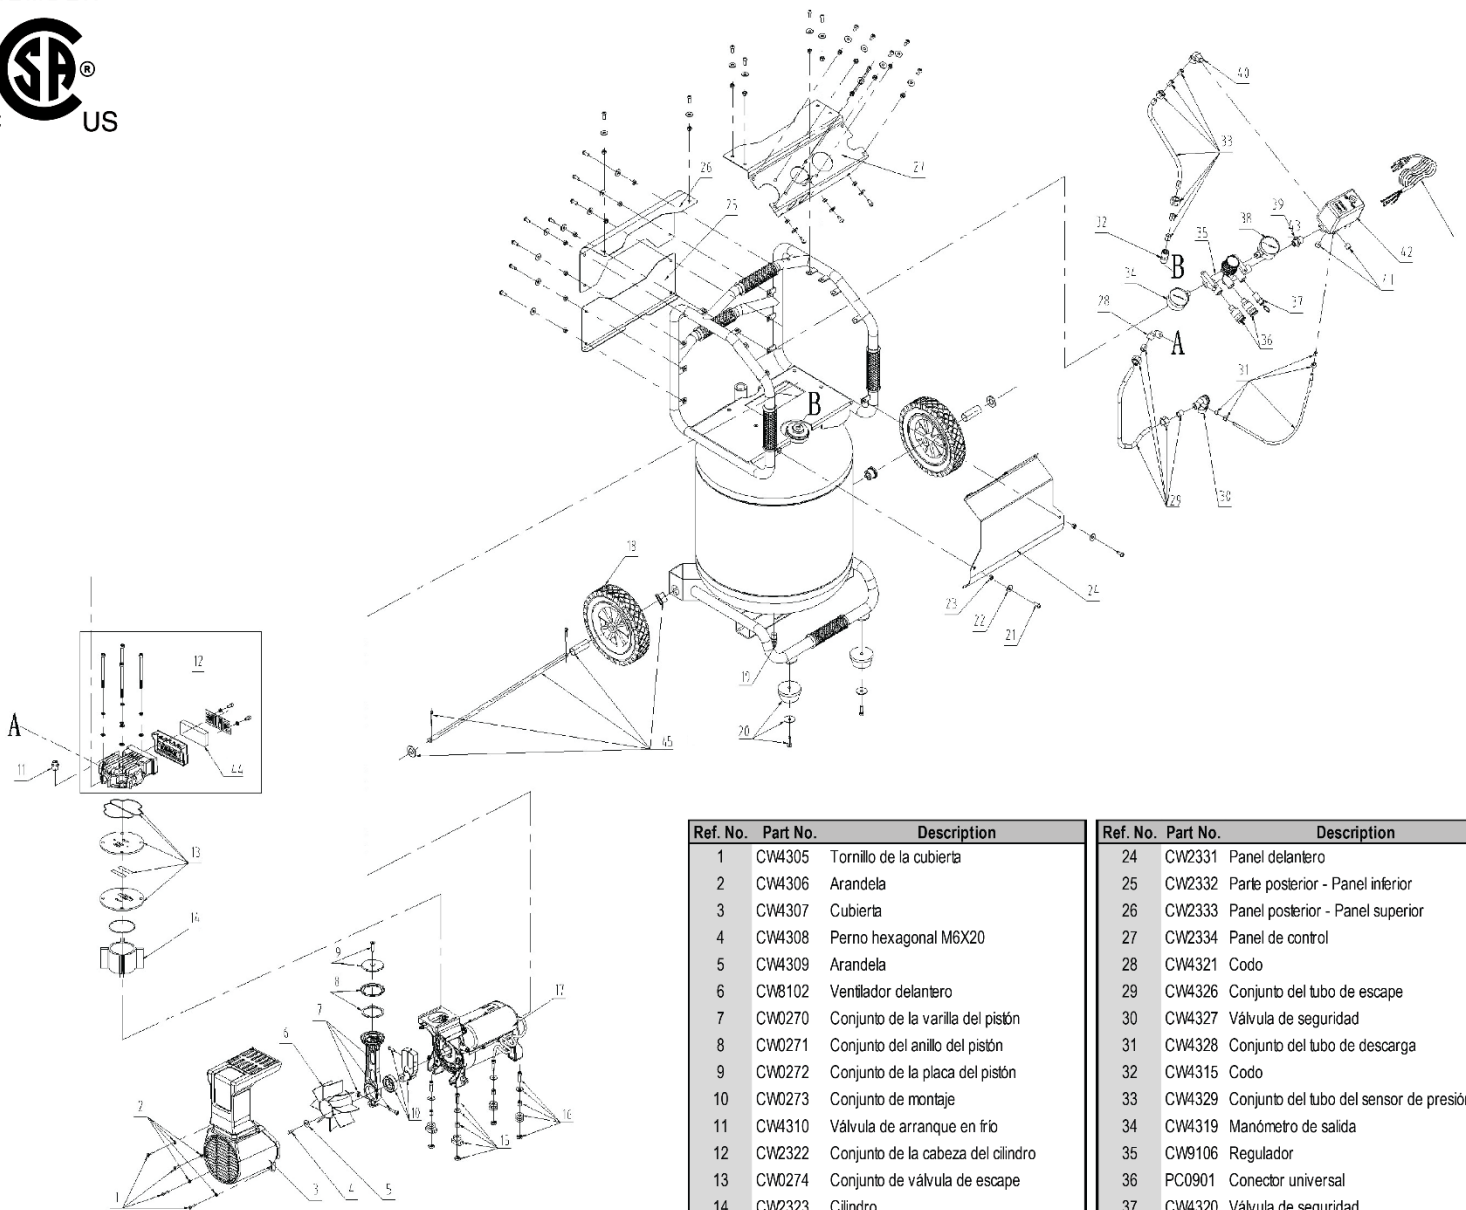

Compresor De Aire Eléctrico

Guía de Referencia de Piezas

Ref. No.	Part No.	Description	Ref. No.	Part No.	Description
1	CW4305	Tornillo de la cubierta	24	CW2331	Panel delantero
2	CW4306	Arandela	25	CW2332	Parte posterior - Panel inferior
3	CW4307	Cubierta	26	CW2333	Panel posterior - Panel superior
4	CW4308	Perno hexagonal M6X20	27	CW2334	Panel de control
5	CW4309	Arandela	28	CW4321	Codo
6	CW8102	Ventilador delantero	29	CW4326	Conjunto del tubo de escape
7	CW0270	Conjunto de la varilla del pistón	30	CW4327	Válvula de seguridad
8	CW0271	Conjunto del anillo del pistón	31	CW4328	Conjunto del tubo de descarga
9	CW0272	Conjunto de la placa del pistón	32	CW4315	Codo
10	CW0273	Conjunto de montaje	33	CW4329	Conjunto del tubo del sensor de presión
11	CW4310	Válvula de arranque en frío	34	CW4319	Manómetro de salida
12	CW2322	Conjunto de la cabeza del cilindro	35	CW9106	Regulador
13	CW0274	Conjunto de válvula de escape	36	PC0901	Conector universal
14	CW2323	Cilindro	37	CW4320	Válvula de seguridad
15	CW2324	Parte posterior - Aisladores del motor	38	CW4318	Manómetro del tanque
16	CW2325	Parte posterior - Aisladores del motor	39	CW4317	Manguito roscado
17	CW6113	Conjunto del motor	40	CW4330	Conector en forma de codo
18	CW9107	Rueda	41	CW4316	Tapón de la cañería
19	CW4325	Válvula de drenaje	42	CW6114	Sensor de presión
20	CW2329	Aisladores del compresor	43	CW6115	Cordón de alimentación
21	CW4312	Tornillo hexagonal M6X16	44	CW2328	Elemento de filtro
22	CW4313	Arandela	45	CW4338	Piezas de la rueda
23	CW4311	Tuerca hexagonal M6