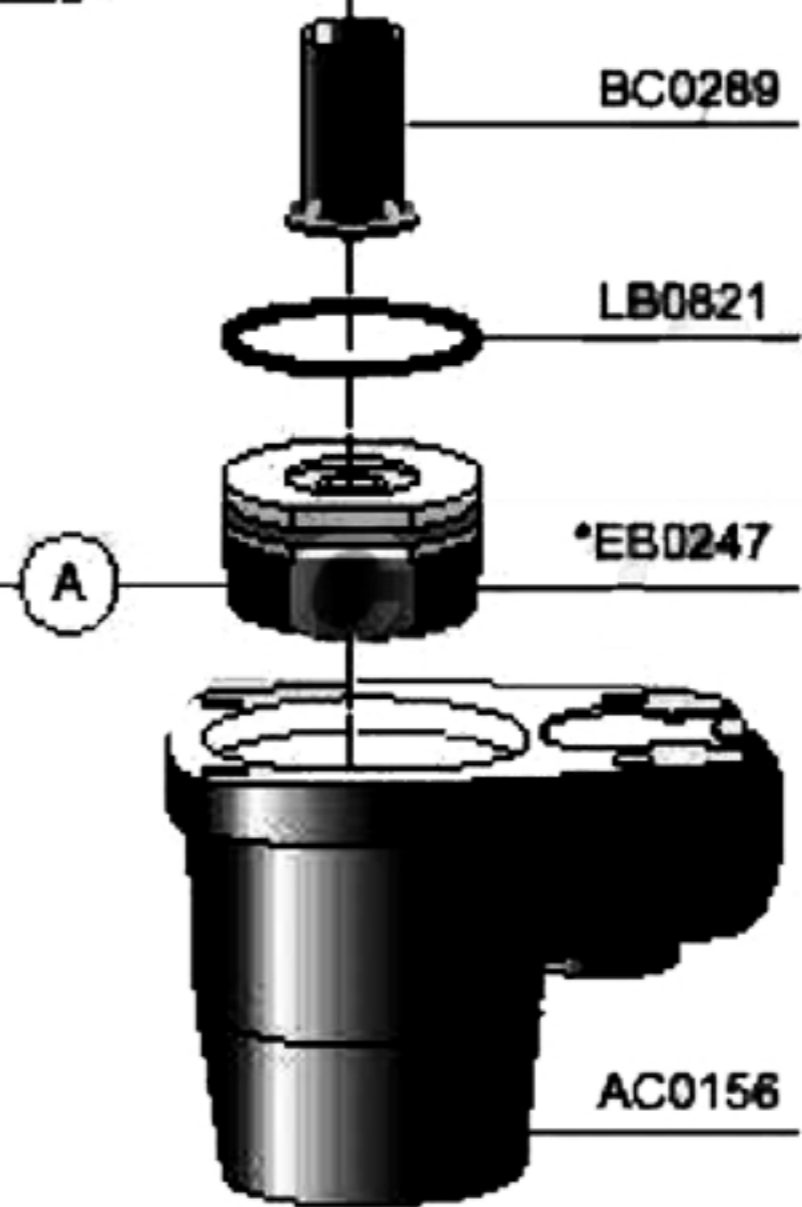

PART #	Optional Hammer Tips
EB0248	Super Soft Plastic
EB0249	Medium Plastic
EB0250	Hard Plastic
EB0251	Aluminum
EB0252	Steel

Available Plugs
(Not Included with Tool)

1/4" F.P.T.