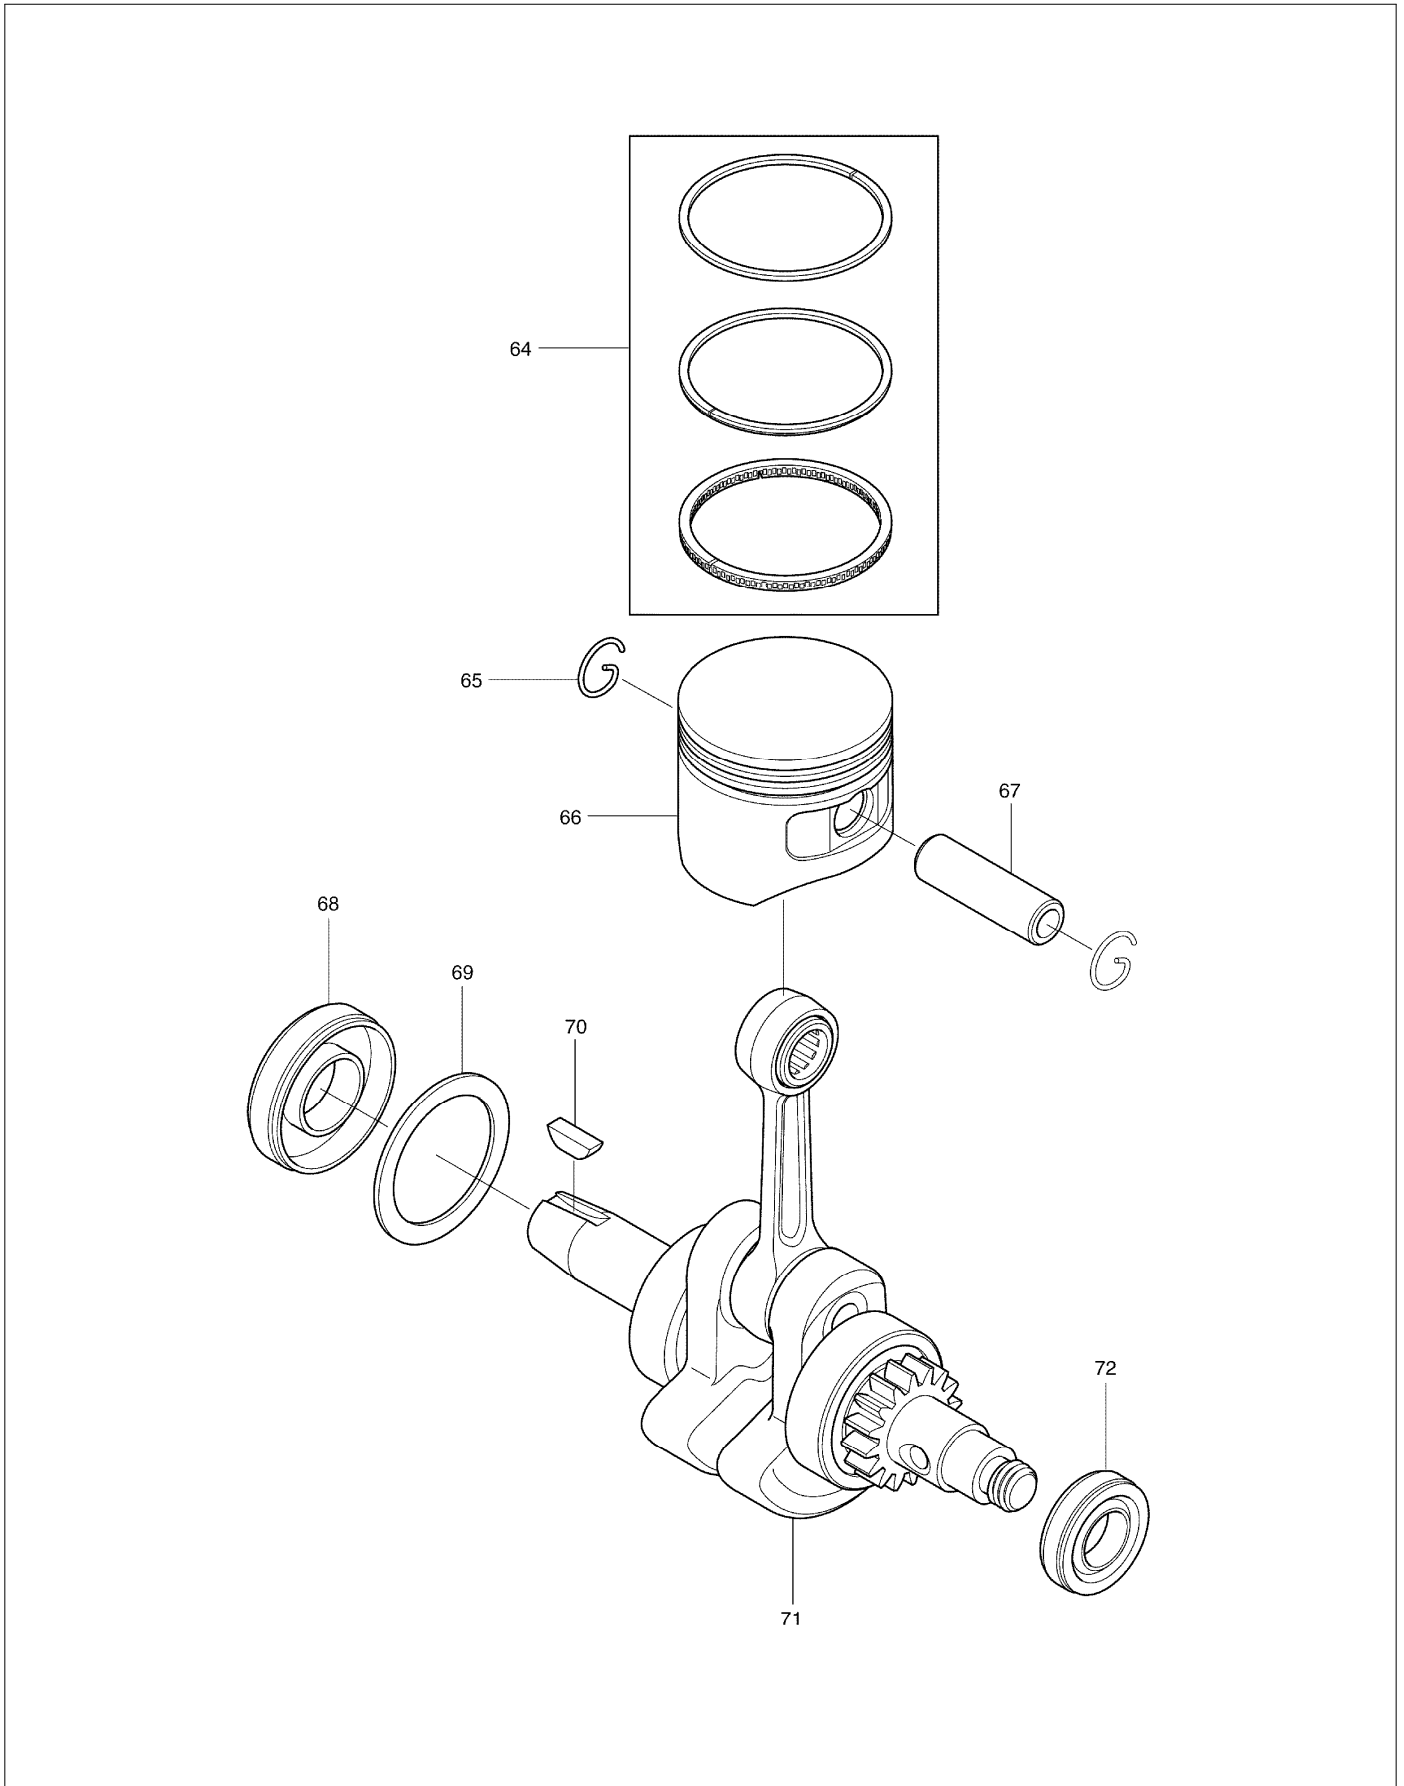

SERVICE DRAWING

MODEL NO. PB2504