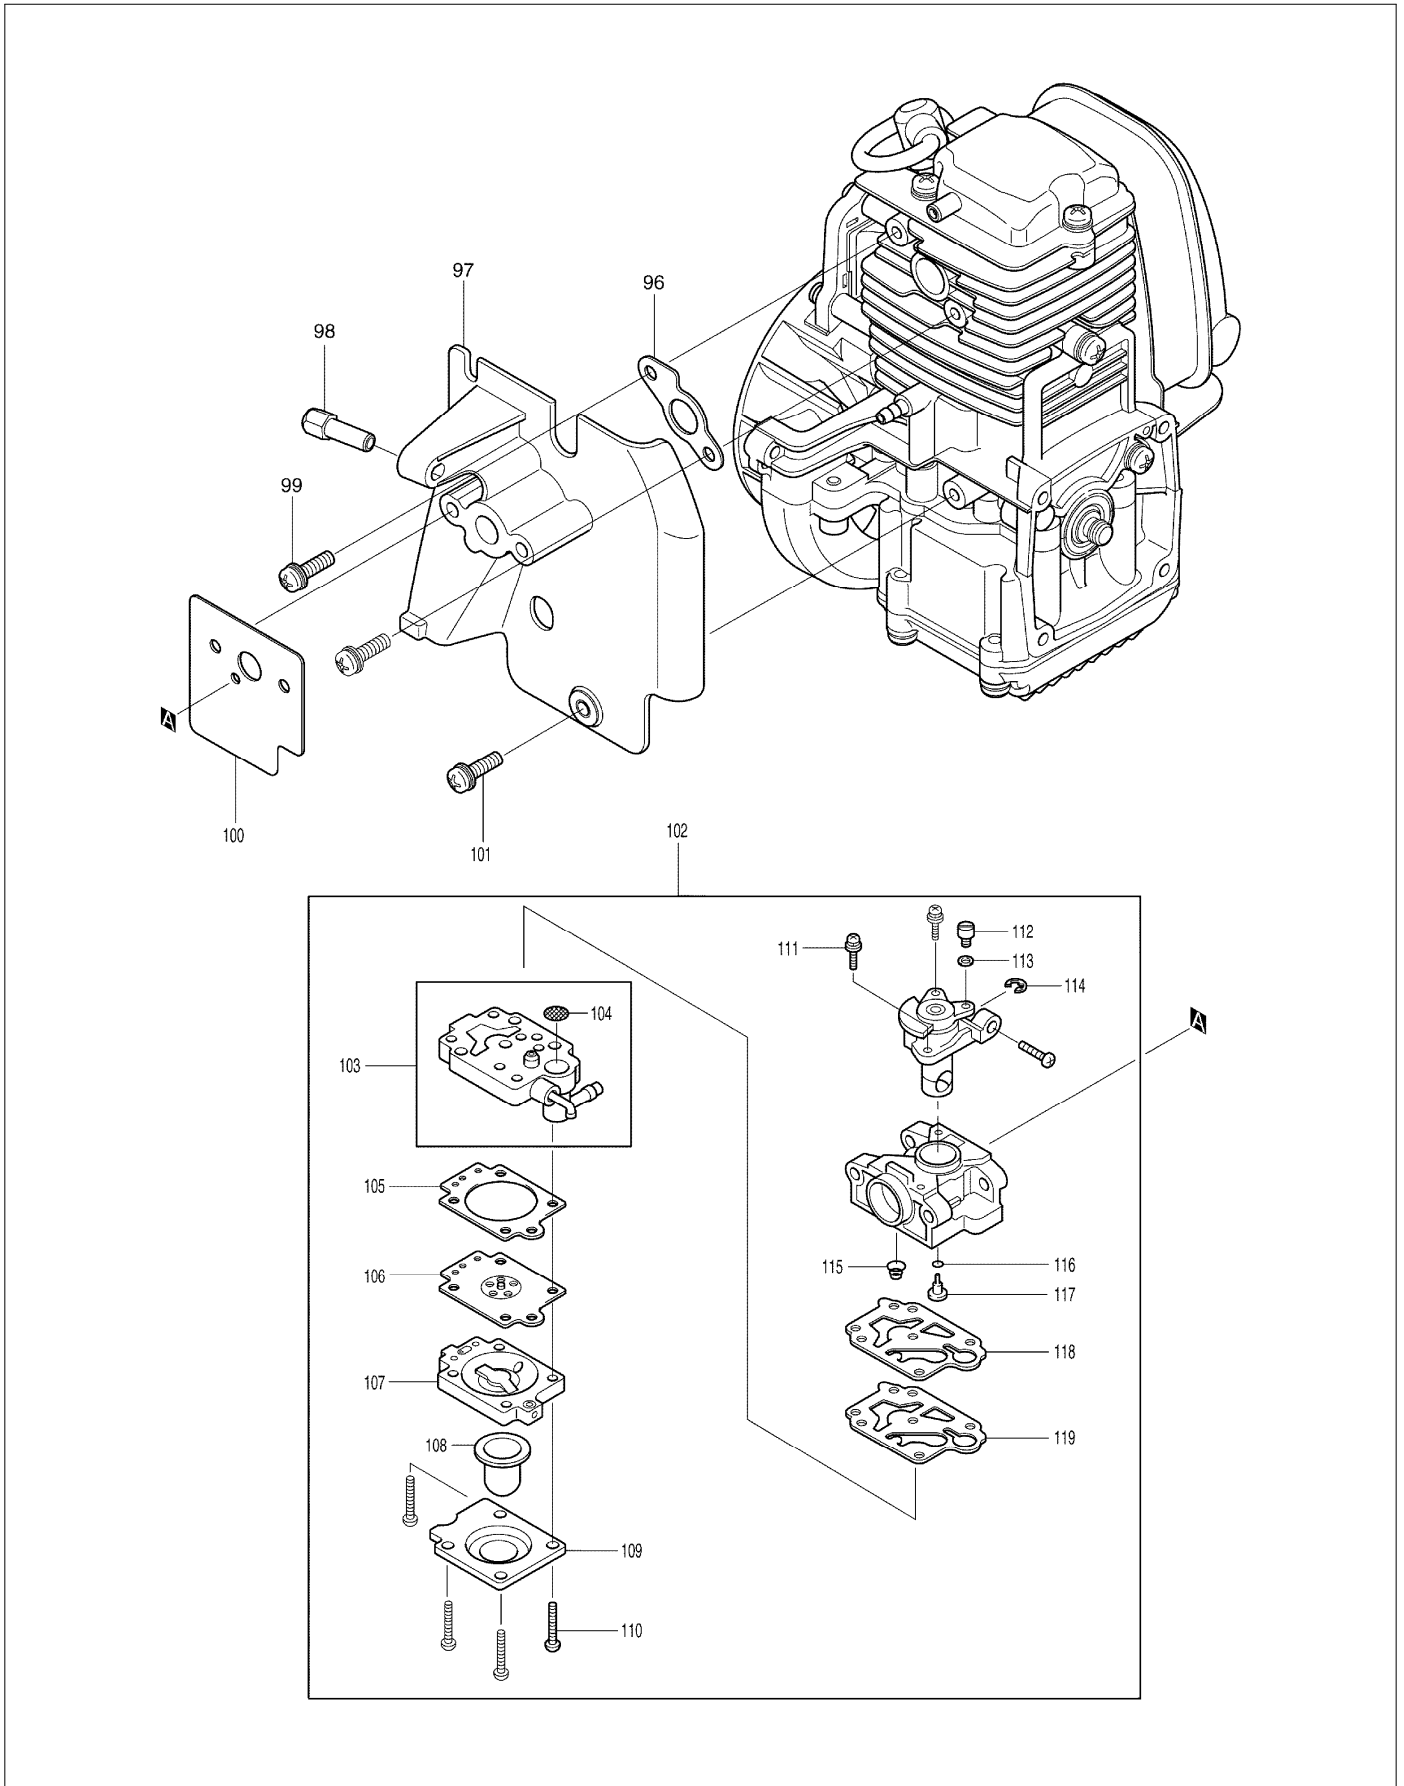

SERVICE DRAWING

MODEL NO. PB2504