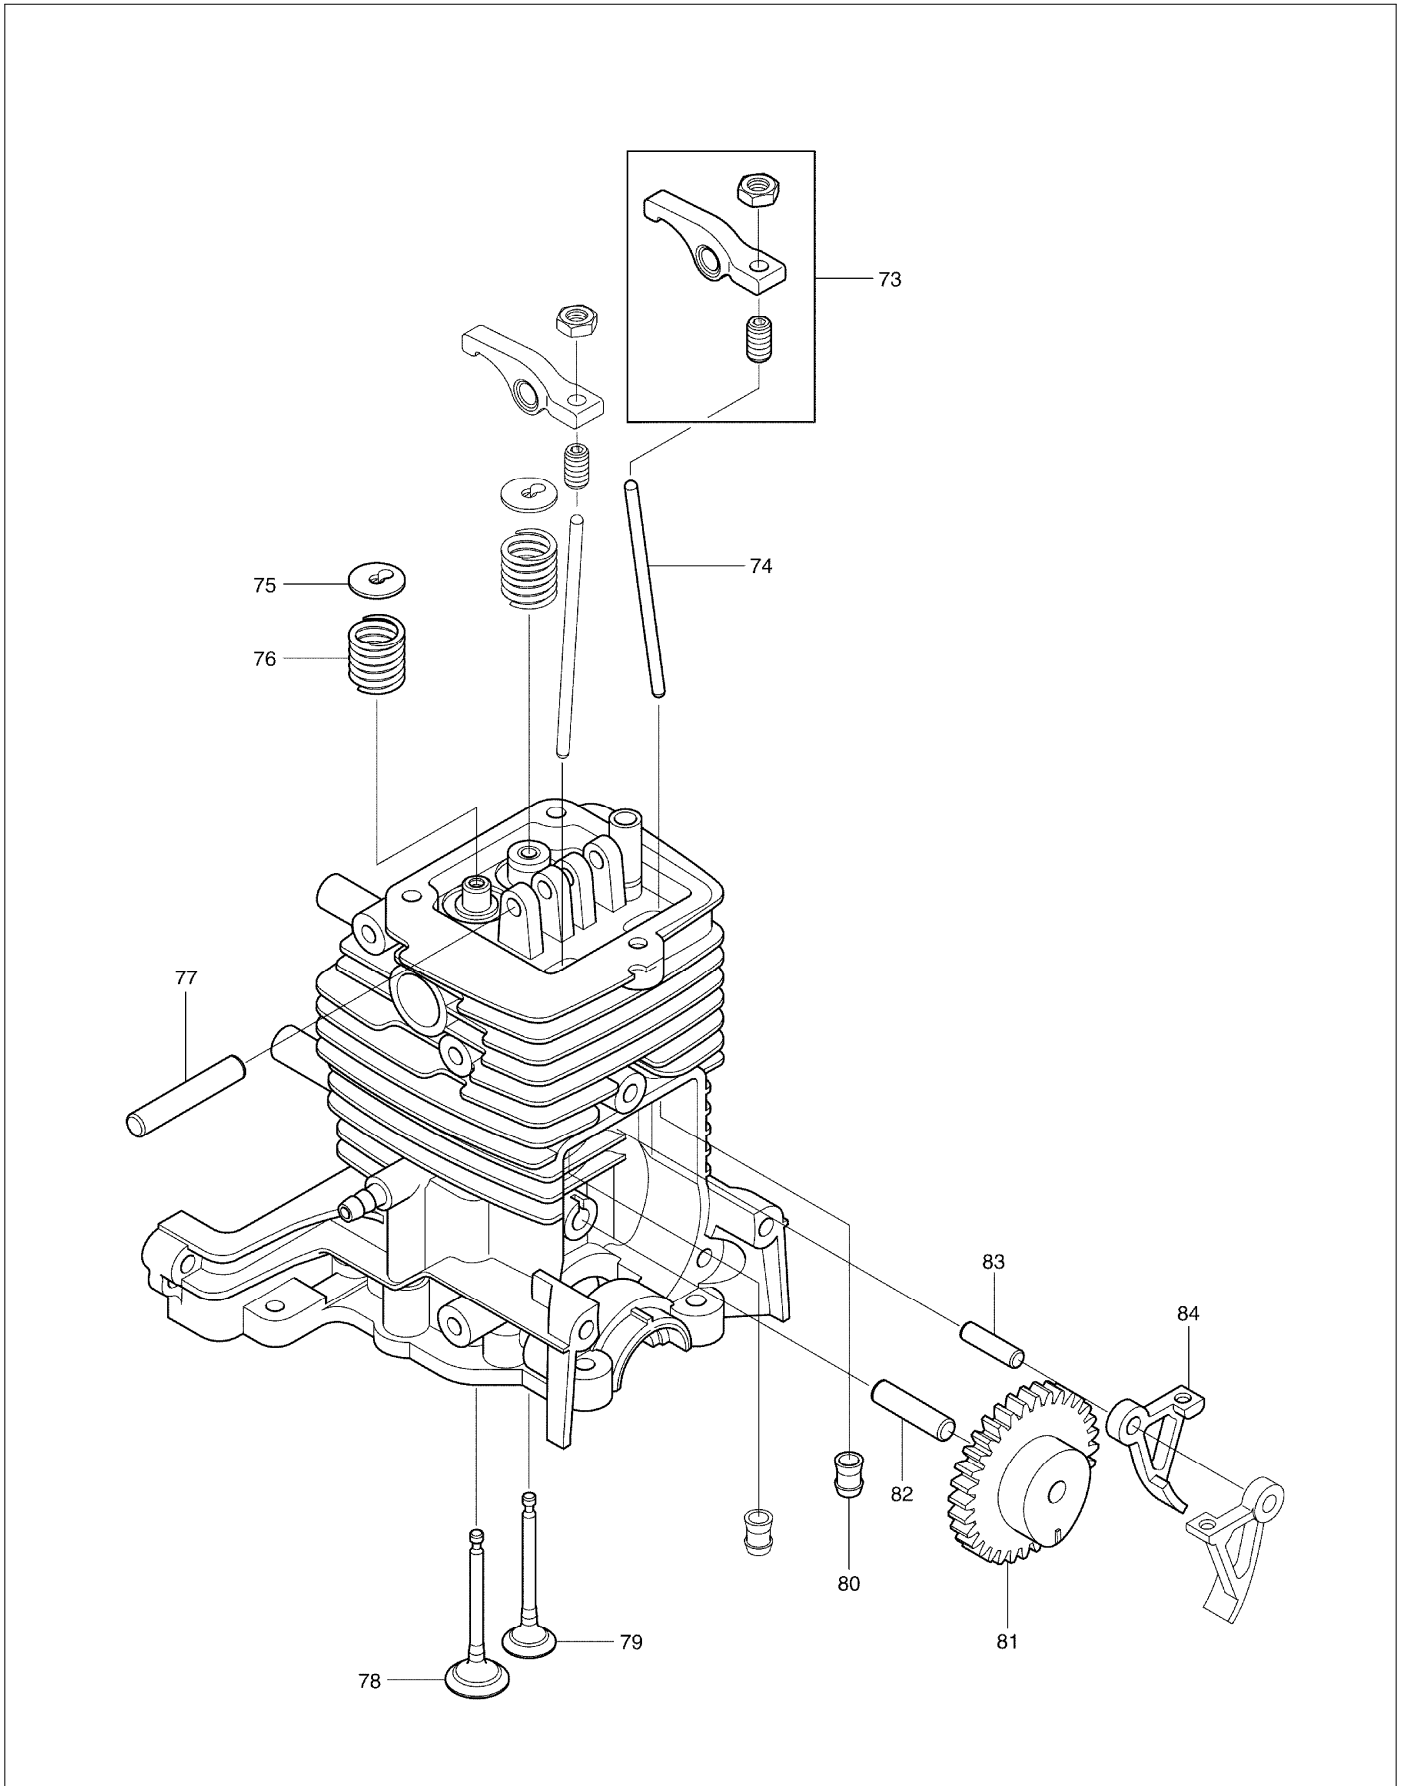

SERVICE DRAWING

MODEL NO. PB2504