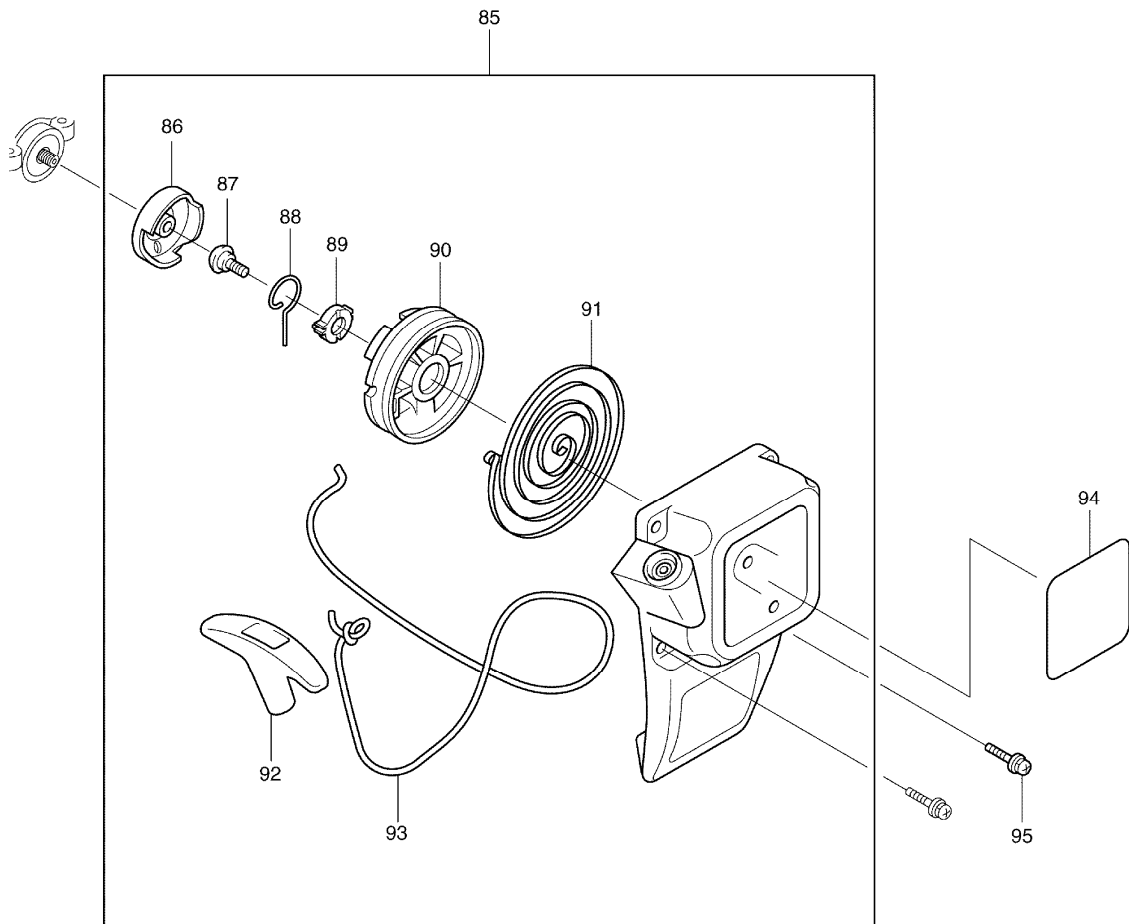

SERVICE DRAWING

MODEL NO. PB2504