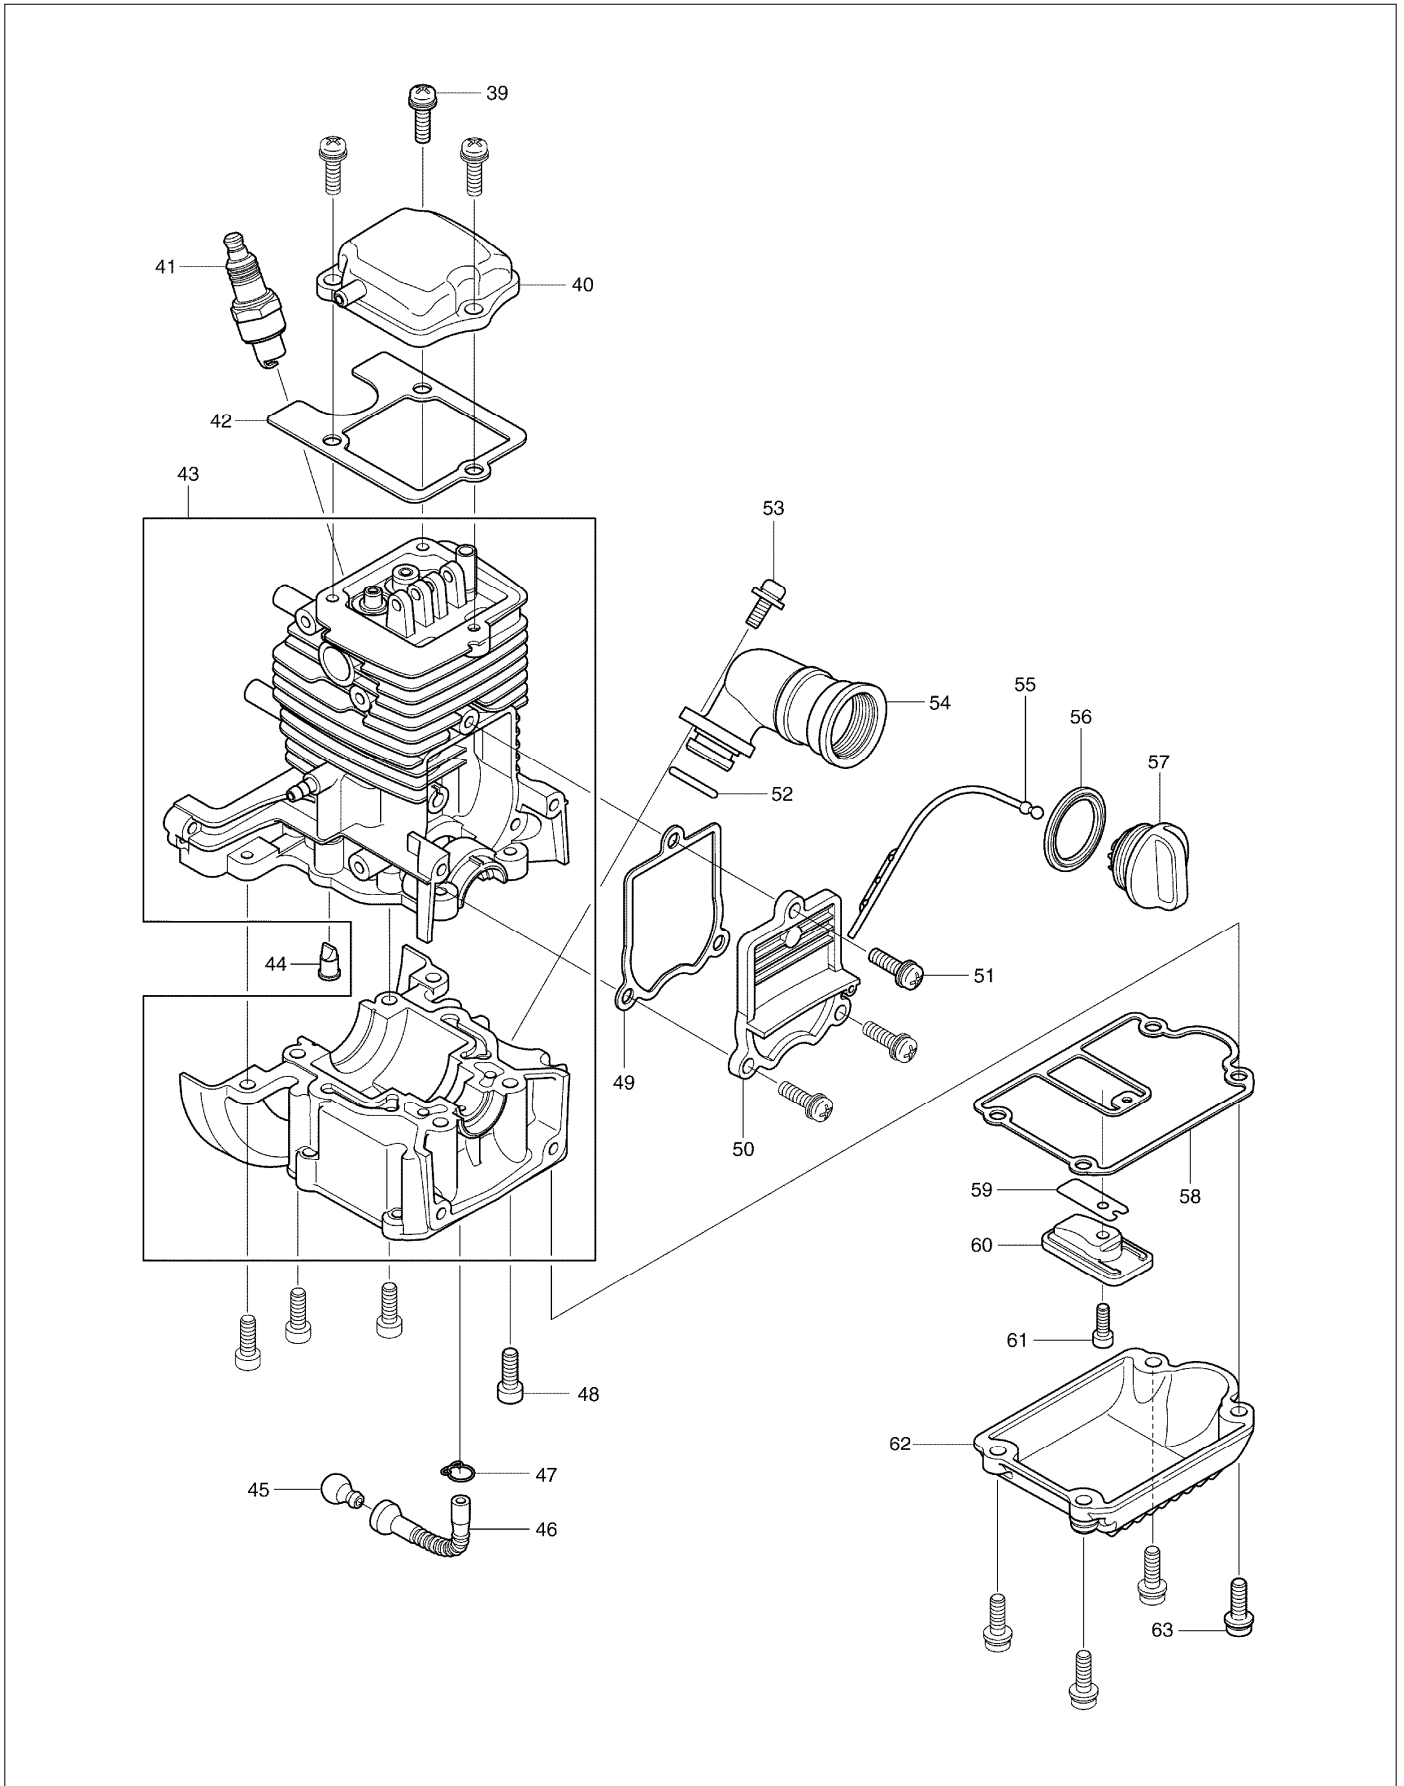

SERVICE DRAWING

MODEL NO. PB2504