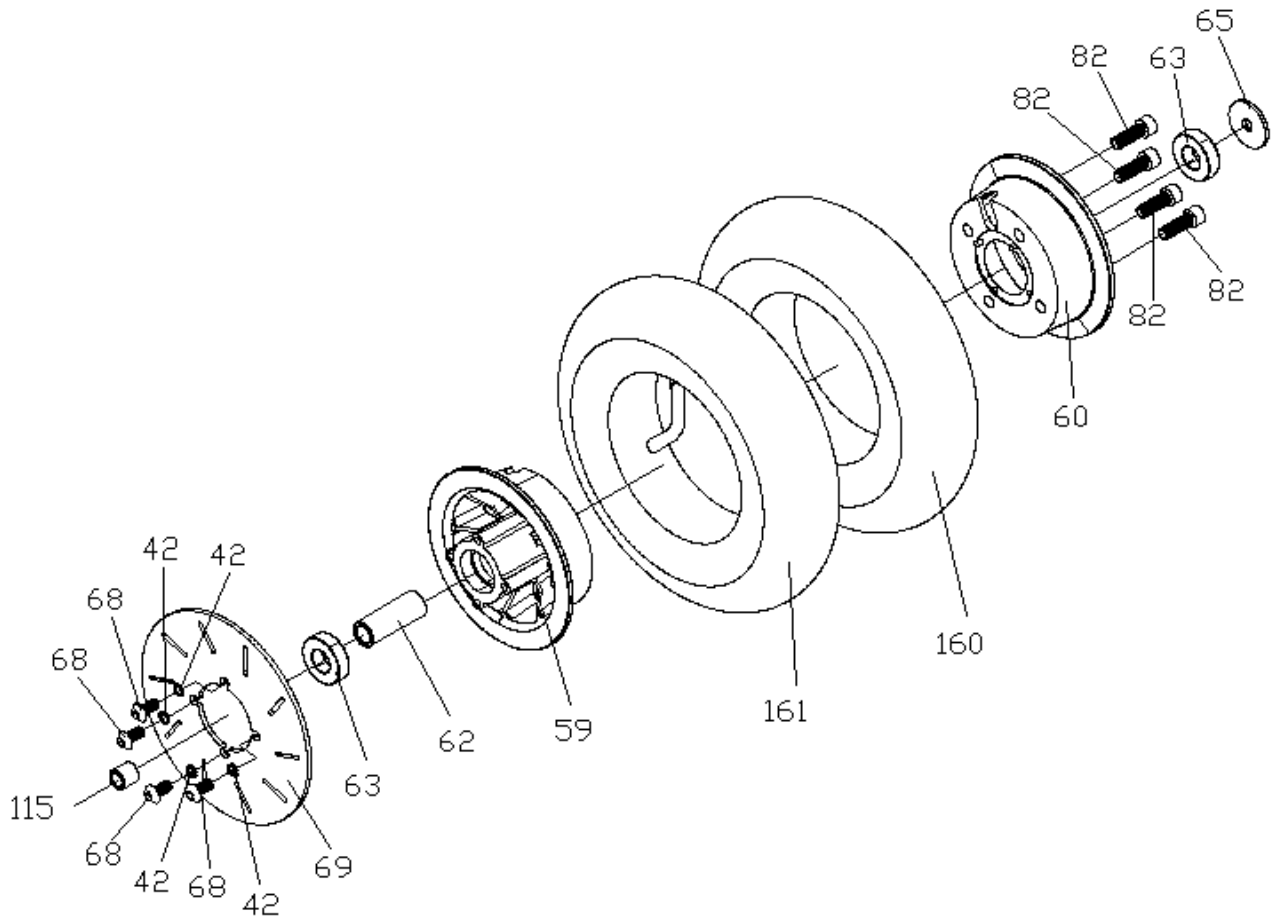

ITEM	PART NUMBER	DESCRIPTION	QTY	COMMENTS
2-1	31931	HANDLE,ORANGE,809	1	
2-2	32022	THROTTLE LEVER,809	1	
2-3	32023	BRAKE LEVER,809	1	
2-3-1	32024	BRAKE WIRE,OUTER,809	1	
2-3-2	32025	BRAKE WIRE,INNER,809	1	
2-3-3	32026	BRAKE CONTROL WIRE,809	1	
2-4	30798	GRIP,HANDLE	2	
2-5	32027	BOLT,4x15	4	
2-6	32028	BOLT,3.5x19	2	
2-7	31932	SWITCH HOUSING,REAR	1	
2-8	31933	SWITCH HOUSING,FRONT	1	
2-12	31935	HANDLE BAR PLASTIC	1	
2-130	31563	BOLT,M6xP1.0x20	4	
2-131	31564	STEERING STEM CAP	1	
2-132	31416	BOLT,M6XP1.0X15	1	
2-133	31565	STEERING STEM	1	
2-134	31305	NUT,M6	2	
2-135	31950	SCREW,K-289	2	
2-136	31936	HANDLEBAR,LOWER,ORANGE	1	

ITEM	PART NUMBER	DESCRIPTION	QTY	COMMENTS
4-51	30936	NUT,M6xP1.0	2	
4-73	30861	LEFT FRONT FORK (CHROME)	1	
4-74	30855	BOLT,K-193	1	
4-75	31810	BOLT,K-274,CHROME	1	
4-76	30854	ARM,BRAKE,(SMALL)	2	
4-77	30856	WHEEL,BRAKE	1	
4-78	30853	ARM,BRAKE,(LARGE)	1	
4-81	30930	BRAKE PAD SET	1	
4-84	30860	WASHER	4	
4-85	30851	KIT,BRAKE ARM HDWE	1	
4-86	30852	KIT,BRAKE CABLE RECEIVER	1	

ITEM	PART NUMBER	DESCRIPTION	QTY	COMMENTS
6-13-1	32029	HEAD PART,1	2	
6-13-2	32030	HEAD PART,2	2	
6-13-3	32031	HEAD PART,3	1	
6-13-4	32032	HEAD PART,4	1	
6-13-6	32033	HEAD PART,6	1	
6-13-7	32034	HEAD PART,7	1	
6-13-8	32035	HEAD PART,8	1	
6-13-9	32036	HEAD PART,9	1	
6-16	32037	FRONT WHEEL BUSHING,809	4	
6-17	30873	RIGHT FRONT FORK (CHROME)	1	
6-18	30821	NUT,M8xP1.25	2	
6-72	32038	BOLT,K-286	2	
6-107	31144	SLEEVE,HANDLE BAR	1	

ITEM	PART NUMBER	DESCRIPTION	QTY	COMMENTS
15-42	30830	WASHER, SPRING M6	4	
15-44	31951	SCREW, SET, M6xP1.0x40	2	
15-46	30880	NUT, M10xP1.5	1	
15-63	30883	BEARING, 6200-2RS	2	
15-65	31989	WASHER, 10.2x20x3	1	
15-68	31106	BOLT, M6xP1.0x12	4	
15-82	31991	BOLT+SPRING WASHER	4	
15-116	31952	HUB, REAR, (L), 809	1	
15-117	31953	HUB, REAR, (R), 809	1	
15-118	31117	SPACER, T-918	1	
15-120	31956	SPACER, REAR WHEEL, T-1032	1	
15-122	31955	SPROCKET, 2272	1	
15-128	31954	AXLE, REAR	1	
15-160	30653	TIRE, KNOBBY	1	
15-161	31746	TUBE, TIRE	1	