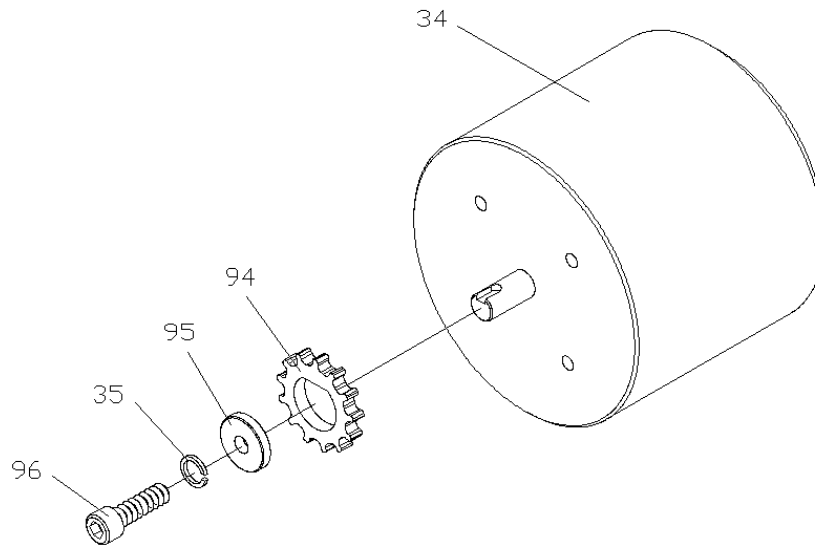

ITEM	PART NUMBER	DESCRIPTION	QTY	COMMENTS
8-23	31090	BOLT,M6xP1.0x25,FLT HD	12	
8-35	31121	WASHER,SPRING,M5	4	
8-42	30830	WASHER,SPRING M6	4	
8-51	30936	NUT,M6xP1.0	8	
8-58	31097	BOLT,M6xP1.0x10	4	
8-121	31982	CHARGER,BATTERY,809	1	
8-149	31983	WATERPROOF COVER	1	
8-163	31984	CHARGER PLATE,809	1	
8-164	31200	BOLT,M5xP0.8x10	4	

ITEM	PART NUMBER	DESCRIPTION	QTY	COMMENTS
9-42	30830	WASHER, SPRING M6	2	
9-47	31383	BOLT, M6XP1.0X25, RD HD	2	
9-48	31990	WASHER, 8x20x2	2	
9-49	31959	SPRING, S-044	1	
9-50	31960	WASHER, 6x19x1.5	1	
9-51	31305	NUT, M6	3	
9-55	31961	FRAME, 809	1	
9-58	31097	BOLT, M6xP1.0x10	2	
9-102	30815	WASHER, RUBBER	6	
9-125	31993	KICKSTAND BOLT	1	
9-150	31962	CONTROLLER, 809	1	
9-159	30812	KICK STAND	1	

ITEM	PART NUMBER	DESCRIPTION	QTY	COMMENTS
12-42	30830	WASHER, SPRING M6	10	
12-51	30936	NUT, M6xP1.0	1	
12-123	31971	BUSHING, MOTOR, 809	2	
12-124	31972	BOLT, K-284	2	
12-129	31973	CHAIN, 809	1	
12-151	31132	BOLT, M6xP1.0x13	9	
12-152	31974	FENDER, 809	1	
12-153	31975	TAIL LIGHT W-CABLE	1	
12-155	31976	WASHER, SPRING, M4	1	
12-156	31977	WASHER, 4x12x2.0	1	
12-157	31222	NUT, M4xP0.7	1	
12-158	31979	FENDER SUPPORT, T-1075	1	

ITEM	PART NUMBER	DESCRIPTION	QTY	COMMENTS
15-42	30830	WASHER, SPRING M6	4	
15-44	31951	SCREW, SET, M6xP1.0x40	2	
15-46	30880	NUT, M10xP1.5	1	
15-63	30883	BEARING, 6200-2RS	2	
15-65	31989	WASHER, 10.2x20x3	1	
15-68	31106	BOLT, M6xP1.0x12	4	
15-82	31991	BOLT+SPRING WASHER	4	
15-116	31952	HUB, REAR, (L), 809	1	
15-117	31953	HUB, REAR, (R), 809	1	
15-118	31117	SPACER, T-918	1	
15-120	31956	SPACER, REAR WHEEL, T-1032	1	
15-122	31955	SPROCKET, 2272	1	
15-128	31954	AXLE, REAR	1	
15-160	30653	TIRE, KNOBBY	1	
15-161	31746	TUBE, TIRE	1	