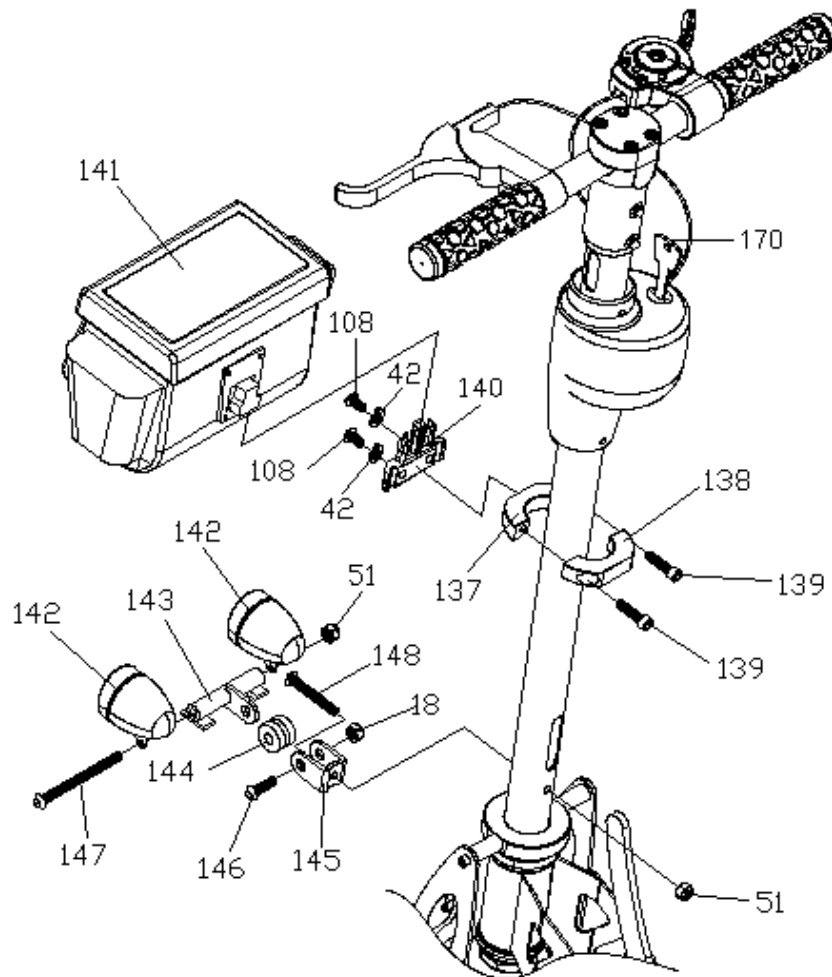

ITEM	PART NUMBER	DESCRIPTION	QTY	COMMENTS
1-18	30821	NUT,M8xP1.25	1	
1-42	30830	WASHER,SPRING M6	2	
1-51	30936	NUT,M6xP1.0	2	
1-108	31132	BOLT,M6xP1.0x13	2	
1-137	31941	BRACKET,HANDLEBAR,FRONT	1	
1-138	31942	BRACKET,HANDLEBAR,REAR	1	
1-139	31468	BOLT,M6xP1.0x25	2	
1-140	31943	FRONT BAG HOLDER	1	
1-141	31944	FRONT BAG	1	
1-142	31945	HEAD LIGHT	2	
1-143	31946	BRACKET,HEAD LIGHT,809	1	
1-144	31947	WASHER,PLASTIC	2	
1-145	31948	BRACKET,HEAD LIGHT,809	1	
1-146	31105	BOLT,M8xP1.25x30	1	
1-147	31949	BOLT,M6xP1.0x80	1	
1-148	31372	BOLT,M6xP1.0x45	1	
1-170	31934	KEY,ON-OFF,809	1