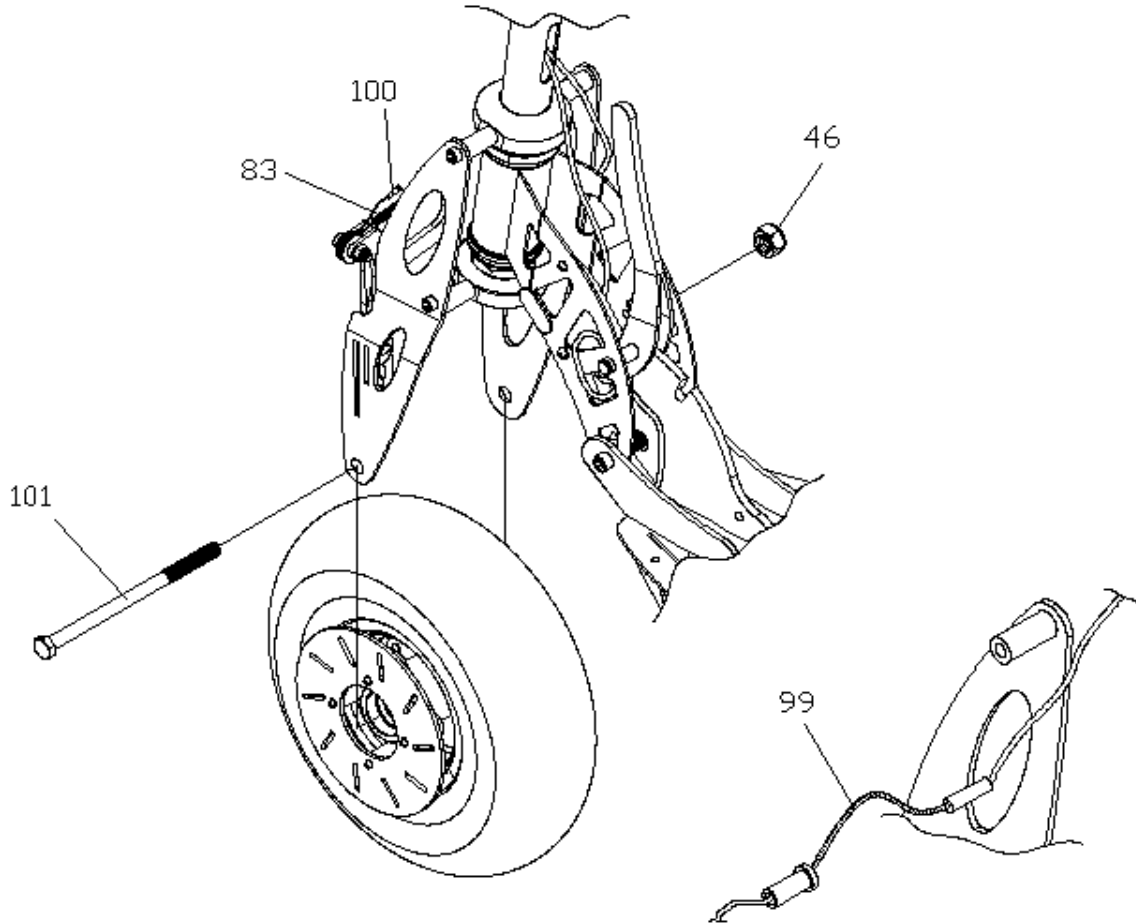

ITEM	PART NUMBER	DESCRIPTION	QTY	COMMENTS
4-51	30936	NUT,M6xP1.0	2	
4-73	30861	LEFT FRONT FORK (CHROME)	1	
4-74	30855	BOLT,K-193	1	
4-75	31810	BOLT,K-274,CHROME	1	
4-76	30854	ARM,BRAKE,(SMALL)	2	
4-77	30856	WHEEL,BRAKE	1	
4-78	30853	ARM,BRAKE,(LARGE)	1	
4-81	30930	BRAKE PAD SET	1	
4-84	30860	WASHER	4	
4-85	30851	KIT,BRAKE ARM HDWE	1	
4-86	30852	KIT,BRAKE CABLE RECEIVER	1	

ITEM	PART NUMBER	DESCRIPTION	QTY	COMMENTS
5-42	30830	WASHER, SPRING M6	4	
5-59	31937	HUB, FRONT, (L), 809	1	
5-60	31938	HUB, FRONT, (R), 809	1	
5-62	32041	FRONT WHEEL SPACER	1	
5-63	30834	BEARING, 6000-2RS	2	
5-65	31986	WASHER, 10.2x20.3x3	1	
5-68	31106	BOLT, M6xP1.0x12	4	
5-69	31685	BRAKE DISC, 809	1	
5-82	31988	BOLT+WASHER, M8xP1.25x25	4	
5-115	32039	SPACER, FRONT WHEEL, 809	1	
5-160	30653	TIRE, KNOBBY	1	
5-161	31746	TUBE, TIRE	1	

ITEM	PART NUMBER	DESCRIPTION	QTY	COMMENTS
6-13-1	32029	HEAD PART,1	2	
6-13-2	32030	HEAD PART,2	2	
6-13-3	32031	HEAD PART,3	1	
6-13-4	32032	HEAD PART,4	1	
6-13-6	32033	HEAD PART,6	1	
6-13-7	32034	HEAD PART,7	1	
6-13-8	32035	HEAD PART,8	1	
6-13-9	32036	HEAD PART,9	1	
6-16	32037	FRONT WHEEL BUSHING,809	4	
6-17	30873	RIGHT FRONT FORK (CHROME)	1	
6-18	30821	NUT,M8xP1.25	2	
6-72	32038	BOLT,K-286	2	
6-107	31144	SLEEVE,HANDLE BAR	1	

ITEM	PART NUMBER	DESCRIPTION	QTY	COMMENTS
15-42	30830	WASHER, SPRING M6	4	
15-44	31951	SCREW, SET, M6xP1.0x40	2	
15-46	30880	NUT, M10xP1.5	1	
15-63	30883	BEARING, 6200-2RS	2	
15-65	31989	WASHER, 10.2x20x3	1	
15-68	31106	BOLT, M6xP1.0x12	4	
15-82	31991	BOLT+SPRING WASHER	4	
15-116	31952	HUB, REAR, (L), 809	1	
15-117	31953	HUB, REAR, (R), 809	1	
15-118	31117	SPACER, T-918	1	
15-120	31956	SPACER, REAR WHEEL, T-1032	1	
15-122	31955	SPROCKET, 2272	1	
15-128	31954	AXLE, REAR	1	
15-160	30653	TIRE, KNOBBY	1	
15-161	31746	TUBE, TIRE	1	