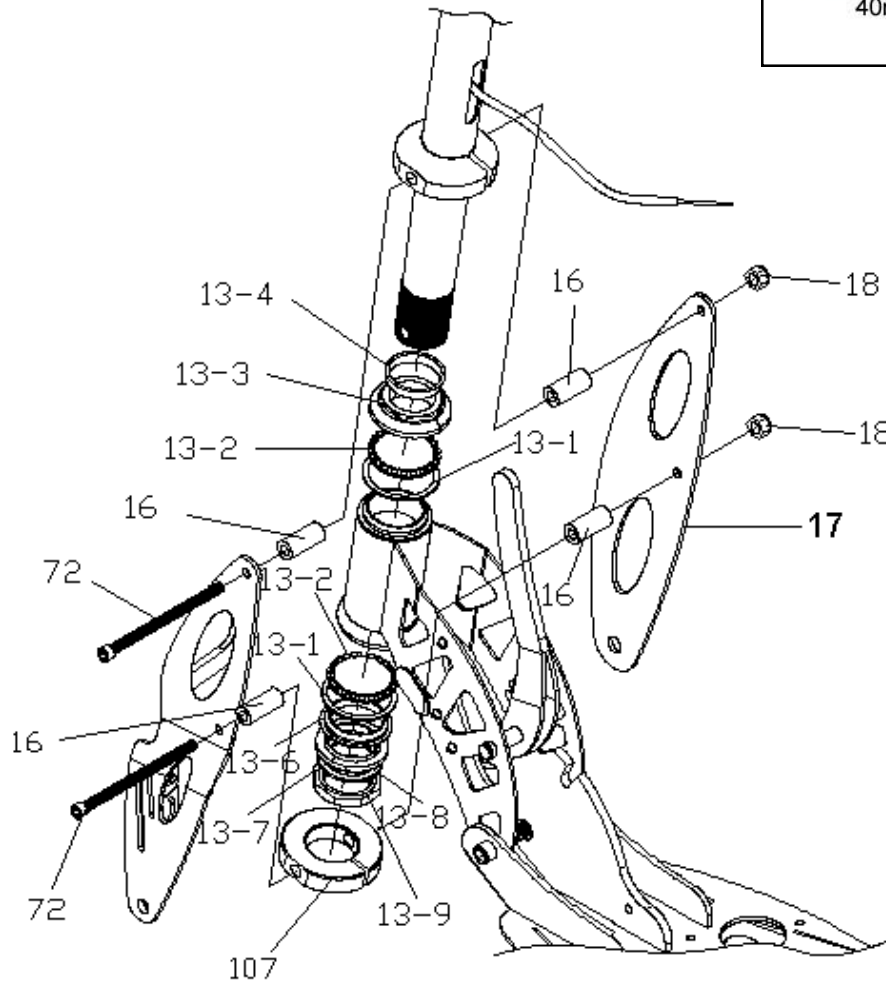

ITEM	PART NUMBER	DESCRIPTION	QTY	COMMENTS
2-1	31931	HANDLE,ORANGE,809	1	
2-2	32022	THROTTLE LEVER,809	1	
2-3	32023	BRAKE LEVER,809	1	
2-3-1	32024	BRAKE WIRE,OUTER,809	1	
2-3-2	32025	BRAKE WIRE,INNER,809	1	
2-3-3	32026	BRAKE CONTROL WIRE,809	1	
2-4	30798	GRIP,HANDLE	2	
2-5	32027	BOLT,4x15	4	
2-6	32028	BOLT,3.5x19	2	
2-7	31932	SWITCH HOUSING,REAR	1	
2-8	31933	SWITCH HOUSING,FRONT	1	
2-12	31935	HANDLE BAR PLASTIC	1	
2-130	31563	BOLT,M6xP1.0x20	4	
2-131	31564	STEERING STEM CAP	1	
2-132	31416	BOLT,M6XP1.0X15	1	
2-133	31565	STEERING STEM	1	
2-134	31305	NUT,M6	2	
2-135	31950	SCREW,K-289	2	
2-136	31936	HANDLEBAR,LOWER,ORANGE	1	

ITEM	PART NUMBER	DESCRIPTION	QTY	COMMENTS
6-13-1	32029	HEAD PART,1	2	
6-13-2	32030	HEAD PART,2	2	
6-13-3	32031	HEAD PART,3	1	
6-13-4	32032	HEAD PART,4	1	
6-13-6	32033	HEAD PART,6	1	
6-13-7	32034	HEAD PART,7	1	
6-13-8	32035	HEAD PART,8	1	
6-13-9	32036	HEAD PART,9	1	
6-16	32037	FRONT WHEEL BUSHING,809	4	
6-17	30873	RIGHT FRONT FORK (CHROME)	1	
6-18	30821	NUT,M8xP1.25	2	
6-72	32038	BOLT,K-286	2	
6-107	31144	SLEEVE,HANDLE BAR	1	

ITEM	PART NUMBER	DESCRIPTION	QTY	COMMENTS
15-42	30830	WASHER, SPRING M6	4	
15-44	31951	SCREW, SET, M6xP1.0x40	2	
15-46	30880	NUT, M10xP1.5	1	
15-63	30883	BEARING, 6200-2RS	2	
15-65	31989	WASHER, 10.2x20x3	1	
15-68	31106	BOLT, M6xP1.0x12	4	
15-82	31991	BOLT+SPRING WASHER	4	
15-116	31952	HUB, REAR, (L), 809	1	
15-117	31953	HUB, REAR, (R), 809	1	
15-118	31117	SPACER, T-918	1	
15-120	31956	SPACER, REAR WHEEL, T-1032	1	
15-122	31955	SPROCKET, 2272	1	
15-128	31954	AXLE, REAR	1	
15-160	30653	TIRE, KNOBBY	1	
15-161	31746	TUBE, TIRE	1	