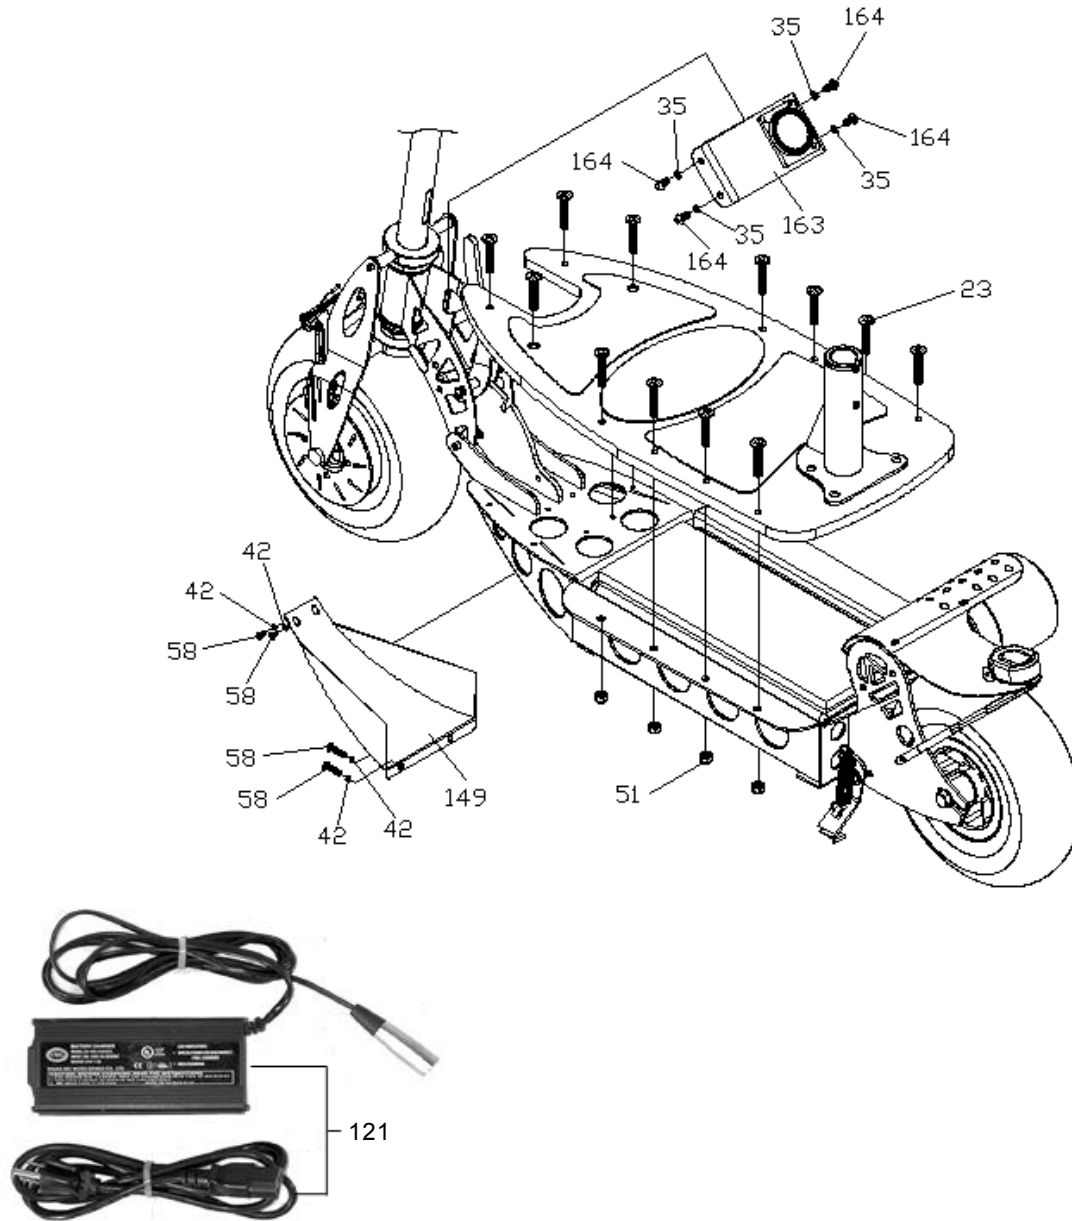

DECK HARDWARE, WATERPROOF COVER & CHARGING PORT • FIGURE 8

ITEM	PART NUMBER	DESCRIPTION	QTY	COMMENTS
8-23	31090	BOLT,M6xP1.0x25,FLT HD	12	
8-35	31121	WASHER,SPRING,M5	4	
8-42	30830	WASHER,SPRING M6	4	
8-51	30936	NUT,M6xP1.0	8	
8-58	31097	BOLT,M6xP1.0x10	4	
8-121	31982	CHARGER,BATTERY,809	1	
8-149	31983	WATERPROOF COVER	1	
8-163	31984	CHARGER PLATE,809	1	
8-164	31200	BOLT,M5xP0.8x10	4