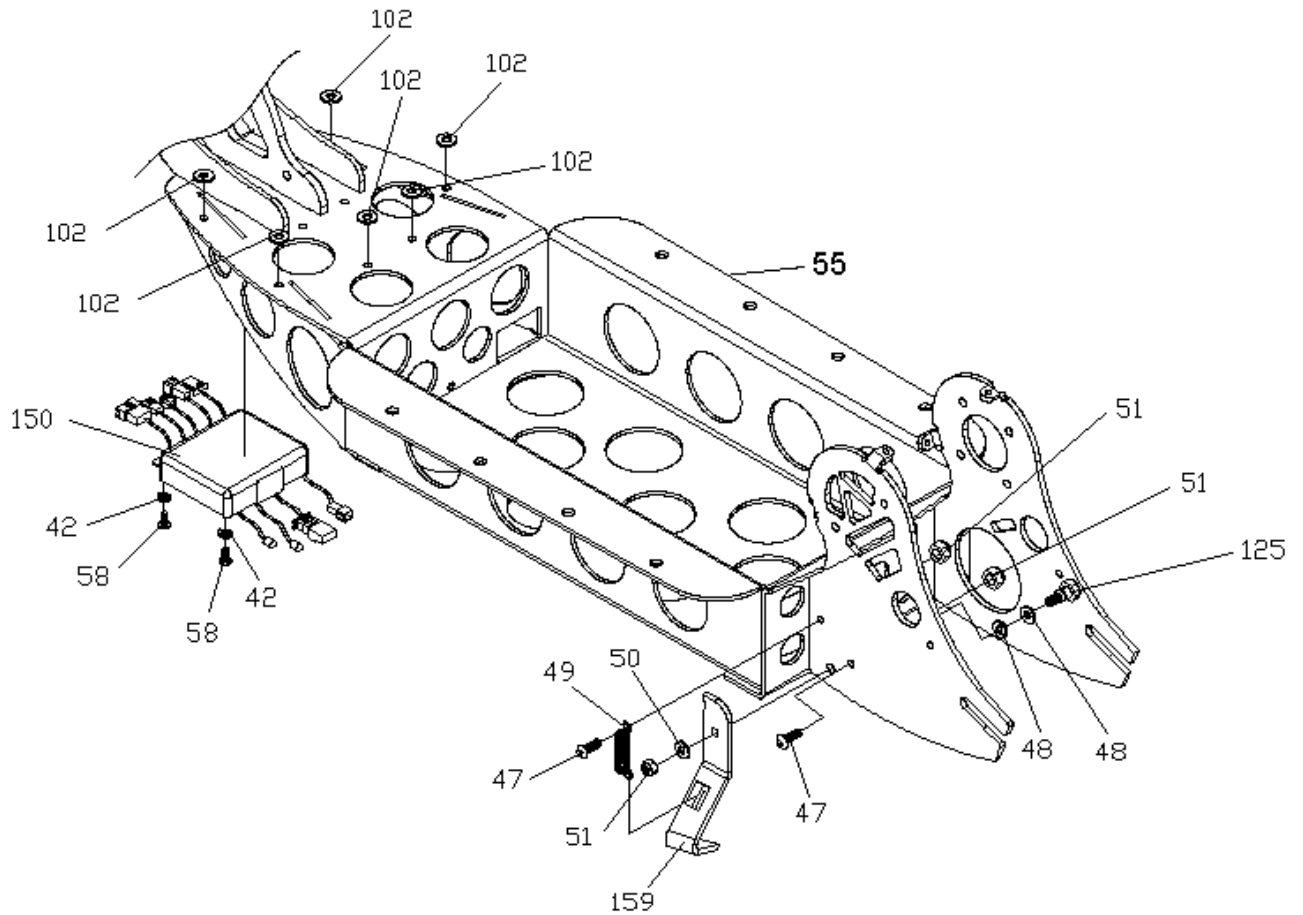

ITEM	PART NUMBER	DESCRIPTION	QTY	COMMENTS
9-42	30830	WASHER, SPRING M6	2	
9-47	31383	BOLT, M6XP1.0X25, RD HD	2	
9-48	31990	WASHER, 8x20x2	2	
9-49	31959	SPRING, S-044	1	
9-50	31960	WASHER, 6x19x1.5	1	
9-51	31305	NUT, M6	3	
9-55	31961	FRAME, 809	1	
9-58	31097	BOLT, M6xP1.0x10	2	
9-102	30815	WASHER, RUBBER	6	
9-125	31993	KICKSTAND BOLT	1	
9-150	31962	CONTROLLER, 809	1	
9-159	30812	KICK STAND	1