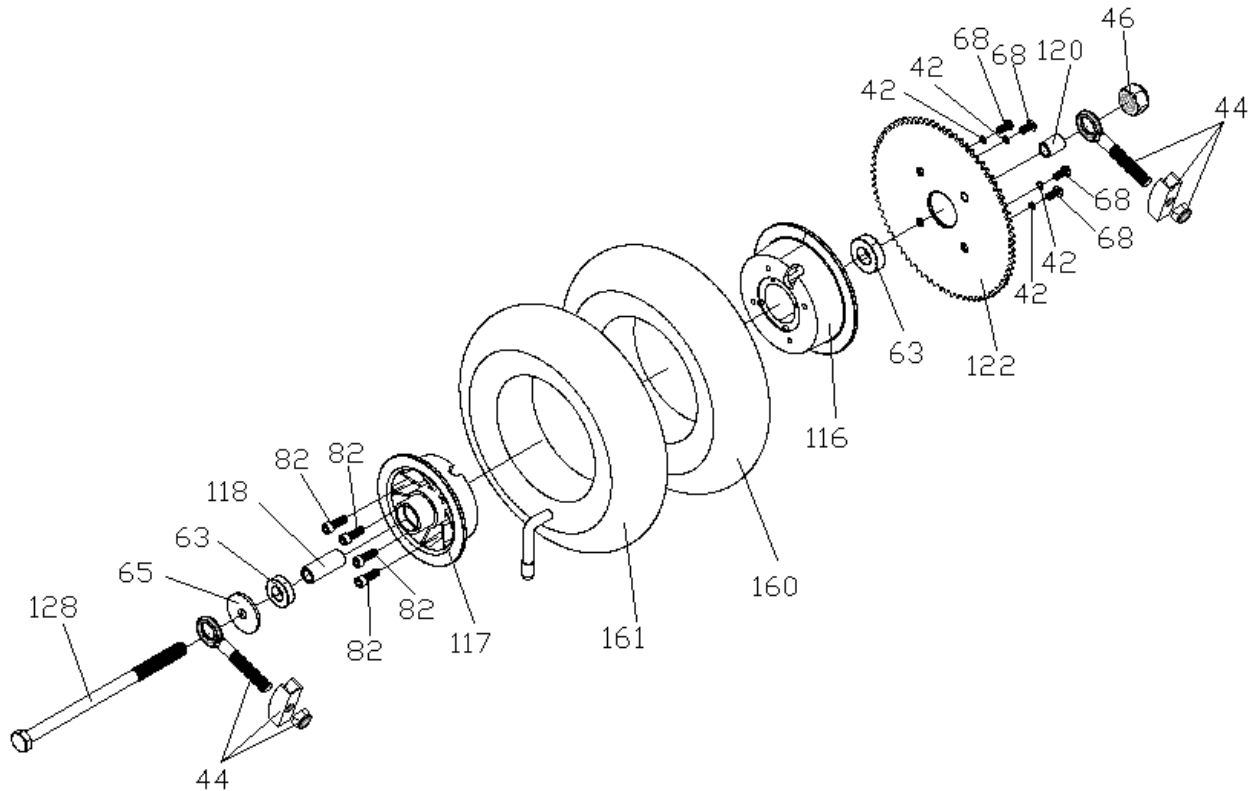

ITEM	PART NUMBER	DESCRIPTION	QTY	COMMENTS
8-23	31090	BOLT,M6xP1.0x25,FLT HD	12	
8-35	31121	WASHER,SPRING,M5	4	
8-42	30830	WASHER,SPRING M6	4	
8-51	30936	NUT,M6xP1.0	8	
8-58	31097	BOLT,M6xP1.0x10	4	
8-121	31982	CHARGER,BATTERY,809	1	
8-149	31983	WATERPROOF COVER	1	
8-163	31984	CHARGER PLATE,809	1	
8-164	31200	BOLT,M5xP0.8x10	4	

ITEM	PART NUMBER	DESCRIPTION	QTY	COMMENTS
9-42	30830	WASHER, SPRING M6	2	
9-47	31383	BOLT, M6XP1.0X25, RD HD	2	
9-48	31990	WASHER, 8x20x2	2	
9-49	31959	SPRING, S-044	1	
9-50	31960	WASHER, 6x19x1.5	1	
9-51	31305	NUT, M6	3	
9-55	31961	FRAME, 809	1	
9-58	31097	BOLT, M6xP1.0x10	2	
9-102	30815	WASHER, RUBBER	6	
9-125	31993	KICKSTAND BOLT	1	
9-150	31962	CONTROLLER, 809	1	
9-159	30812	KICK STAND	1	

ITEM	PART NUMBER	DESCRIPTION	QTY	COMMENTS
12-42	30830	WASHER, SPRING M6	10	
12-51	30936	NUT, M6xP1.0	1	
12-123	31971	BUSHING, MOTOR, 809	2	
12-124	31972	BOLT, K-284	2	
12-129	31973	CHAIN, 809	1	
12-151	31132	BOLT, M6xP1.0x13	9	
12-152	31974	FENDER, 809	1	
12-153	31975	TAIL LIGHT W-CABLE	1	
12-155	31976	WASHER, SPRING, M4	1	
12-156	31977	WASHER, 4x12x2.0	1	
12-157	31222	NUT, M4xP0.7	1	
12-158	31979	FENDER SUPPORT, T-1075	1	

ITEM	PART NUMBER	DESCRIPTION	QTY	COMMENTS
15-42	30830	WASHER, SPRING M6	4	
15-44	31951	SCREW, SET, M6xP1.0x40	2	
15-46	30880	NUT, M10xP1.5	1	
15-63	30883	BEARING, 6200-2RS	2	
15-65	31989	WASHER, 10.2x20x3	1	
15-68	31106	BOLT, M6xP1.0x12	4	
15-82	31991	BOLT+SPRING WASHER	4	
15-116	31952	HUB, REAR, (L), 809	1	
15-117	31953	HUB, REAR, (R), 809	1	
15-118	31117	SPACER, T-918	1	
15-120	31956	SPACER, REAR WHEEL, T-1032	1	
15-122	31955	SPROCKET, 2272	1	
15-128	31954	AXLE, REAR	1	
15-160	30653	TIRE, KNOBBY	1	
15-161	31746	TUBE, TIRE	1	