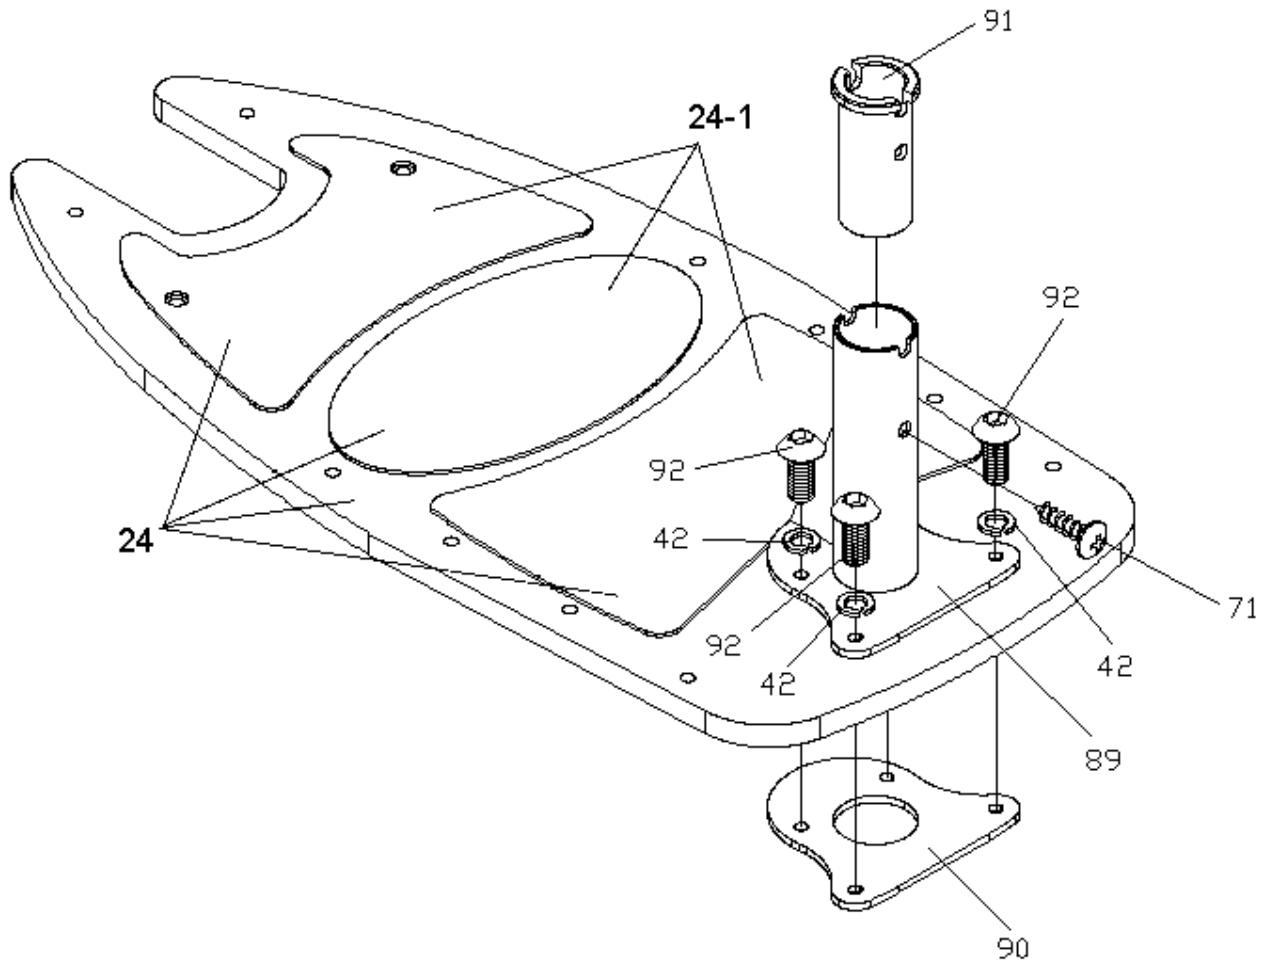

ITEM	PART NUMBER	DESCRIPTION	QTY	COMMENTS
14-24	31963	DECK ASSY, INCL TAPE & DECAL	1	
14-24-1	31994	DECK DECAL KIT	1	Includes grip tape (2) and center decal
14-42	30830	WASHER, SPRING M6	4	
14-71	31995	SCREW, PEDESTAL-SLEEVE	1	
14-89	31964	PEDESTAL, SEAT, ORANGE	1	
14-90	31965	PLATE, PEDESTAL, 809	1	
14-91	31966	SLEEVE, P-697	1	
14-92	31383	BOLT, M6XP1.0X25, RD HD	4