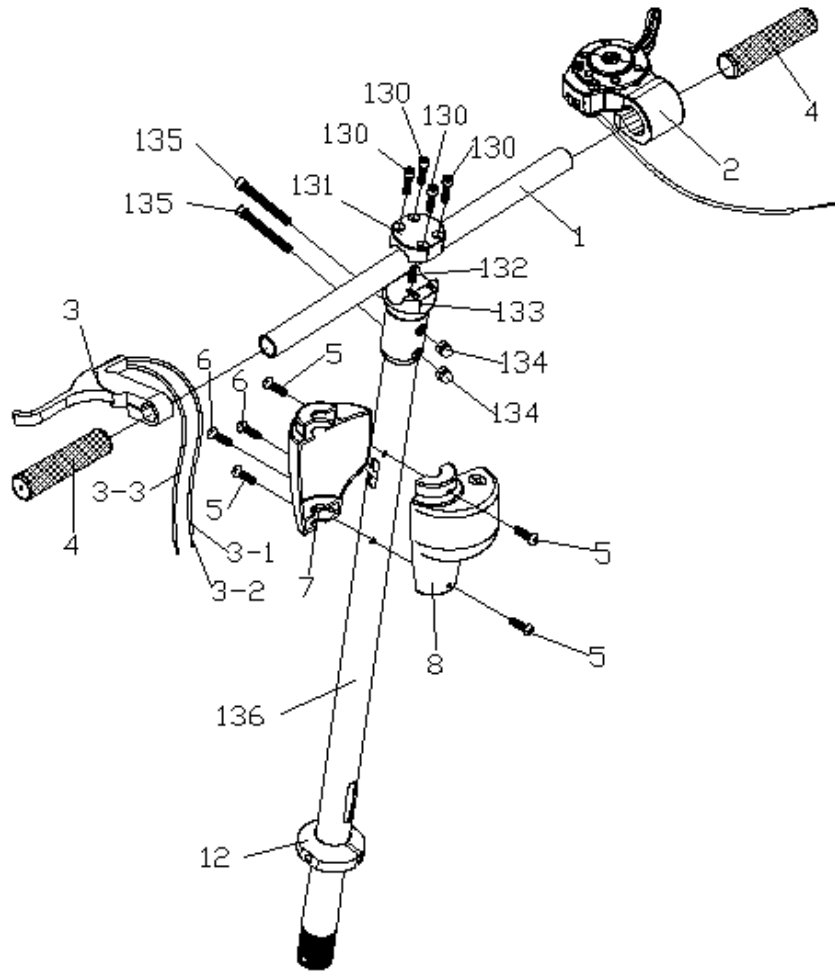

ITEM	PART NUMBER	DESCRIPTION	QTY	COMMENTS
2-1	31931	HANDLE,ORANGE,809	1	
2-2	32022	THROTTLE LEVER,809	1	
2-3	32023	BRAKE LEVER,809	1	
2-3-1	32024	BRAKE WIRE,OUTER,809	1	
2-3-2	32025	BRAKE WIRE,INNER,809	1	
2-3-3	32026	BRAKE CONTROL WIRE,809	1	
2-4	30798	GRIP,HANDLE	2	
2-5	32027	BOLT,4x15	4	
2-6	32028	BOLT,3.5x19	2	
2-7	31932	SWITCH HOUSING,REAR	1	
2-8	31933	SWITCH HOUSING,FRONT	1	
2-12	31935	HANDLE BAR PLASTIC	1	
2-130	31563	BOLT,M6xP1.0x20	4	
2-131	31564	STEERING STEM CAP	1	
2-132	31416	BOLT,M6XP1.0X15	1	
2-133	31565	STEERING STEM	1	
2-134	31305	NUT,M6	2	
2-135	31950	SCREW,K-289	2	
2-136	31936	HANDLEBAR,LOWER,ORANGE	1	

ITEM	PART NUMBER	DESCRIPTION	QTY	COMMENTS
6-13-1	32029	HEAD PART,1	2	
6-13-2	32030	HEAD PART,2	2	
6-13-3	32031	HEAD PART,3	1	
6-13-4	32032	HEAD PART,4	1	
6-13-6	32033	HEAD PART,6	1	
6-13-7	32034	HEAD PART,7	1	
6-13-8	32035	HEAD PART,8	1	
6-13-9	32036	HEAD PART,9	1	
6-16	32037	FRONT WHEEL BUSHING,809	4	
6-17	30873	RIGHT FRONT FORK (CHROME)	1	
6-18	30821	NUT,M8xP1.25	2	
6-72	32038	BOLT,K-286	2	
6-107	31144	SLEEVE,HANDLE BAR	1	

ITEM	PART NUMBER	DESCRIPTION	QTY	COMMENTS
15-42	30830	WASHER, SPRING M6	4	
15-44	31951	SCREW, SET, M6xP1.0x40	2	
15-46	30880	NUT, M10xP1.5	1	
15-63	30883	BEARING, 6200-2RS	2	
15-65	31989	WASHER, 10.2x20x3	1	
15-68	31106	BOLT, M6xP1.0x12	4	
15-82	31991	BOLT+SPRING WASHER	4	
15-116	31952	HUB, REAR, (L), 809	1	
15-117	31953	HUB, REAR, (R), 809	1	
15-118	31117	SPACER, T-918	1	
15-120	31956	SPACER, REAR WHEEL, T-1032	1	
15-122	31955	SPROCKET, 2272	1	
15-128	31954	AXLE, REAR	1	
15-160	30653	TIRE, KNOBBY	1	
15-161	31746	TUBE, TIRE	1	