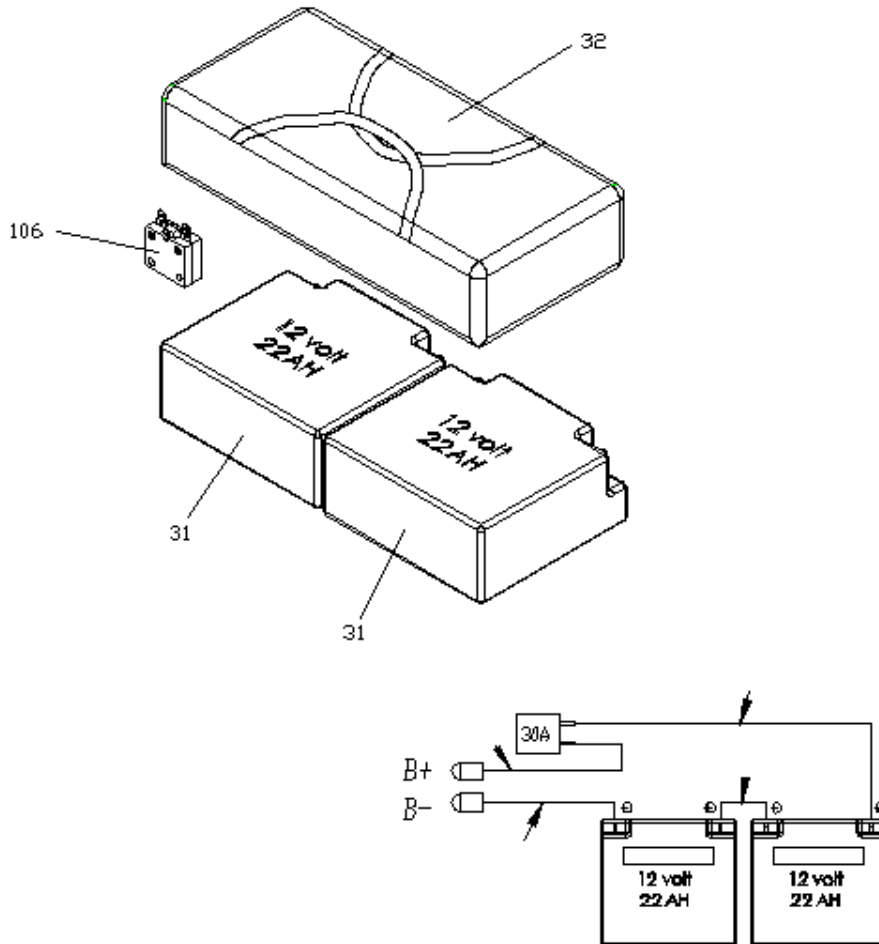

ITEM	PART NUMBER	DESCRIPTION	QTY	COMMENTS
10-31	31967	BATTERY SET,809	1	Set includes 2 batteries
10-32	31968	BATTERY BAG	1	
10-106	32040	CIRCUIT BREAKER	1