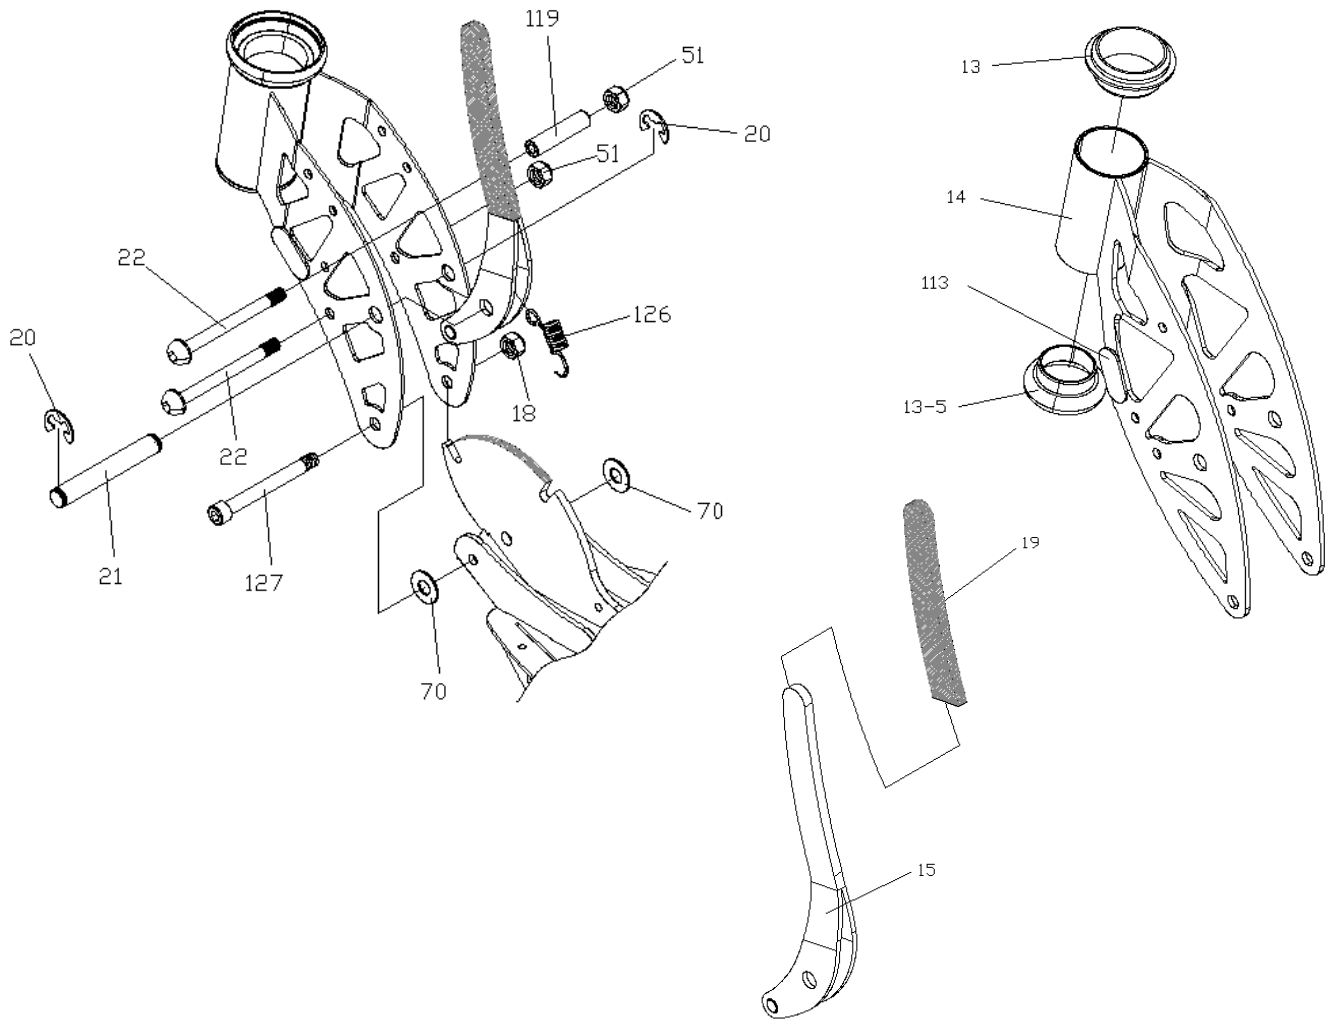

ITEM	PART NUMBER	DESCRIPTION	QTY	COMMENTS
2-1	31931	HANDLE,ORANGE,809	1	
2-2	32022	THROTTLE LEVER,809	1	
2-3	32023	BRAKE LEVER,809	1	
2-3-1	32024	BRAKE WIRE,OUTER,809	1	
2-3-2	32025	BRAKE WIRE,INNER,809	1	
2-3-3	32026	BRAKE CONTROL WIRE,809	1	
2-4	30798	GRIP,HANDLE	2	
2-5	32027	BOLT,4x15	4	
2-6	32028	BOLT,3.5x19	2	
2-7	31932	SWITCH HOUSING,REAR	1	
2-8	31933	SWITCH HOUSING,FRONT	1	
2-12	31935	HANDLE BAR PLASTIC	1	
2-130	31563	BOLT,M6xP1.0x20	4	
2-131	31564	STEERING STEM CAP	1	
2-132	31416	BOLT,M6XP1.0X15	1	
2-133	31565	STEERING STEM	1	
2-134	31305	NUT,M6	2	
2-135	31950	SCREW,K-289	2	
2-136	31936	HANDLEBAR,LOWER,ORANGE	1	

ITEM	PART NUMBER	DESCRIPTION	QTY	COMMENTS
6-13-1	32029	HEAD PART,1	2	
6-13-2	32030	HEAD PART,2	2	
6-13-3	32031	HEAD PART,3	1	
6-13-4	32032	HEAD PART,4	1	
6-13-6	32033	HEAD PART,6	1	
6-13-7	32034	HEAD PART,7	1	
6-13-8	32035	HEAD PART,8	1	
6-13-9	32036	HEAD PART,9	1	
6-16	32037	FRONT WHEEL BUSHING,809	4	
6-17	30873	RIGHT FRONT FORK (CHROME)	1	
6-18	30821	NUT,M8xP1.25	2	
6-72	32038	BOLT,K-286	2	
6-107	31144	SLEEVE,HANDLE BAR	1	

ITEM	PART NUMBER	DESCRIPTION	QTY	COMMENTS
15-42	30830	WASHER, SPRING M6	4	
15-44	31951	SCREW, SET, M6xP1.0x40	2	
15-46	30880	NUT, M10xP1.5	1	
15-63	30883	BEARING, 6200-2RS	2	
15-65	31989	WASHER, 10.2x20x3	1	
15-68	31106	BOLT, M6xP1.0x12	4	
15-82	31991	BOLT+SPRING WASHER	4	
15-116	31952	HUB, REAR, (L), 809	1	
15-117	31953	HUB, REAR, (R), 809	1	
15-118	31117	SPACER, T-918	1	
15-120	31956	SPACER, REAR WHEEL, T-1032	1	
15-122	31955	SPROCKET, 2272	1	
15-128	31954	AXLE, REAR	1	
15-160	30653	TIRE, KNOBBY	1	
15-161	31746	TUBE, TIRE	1	