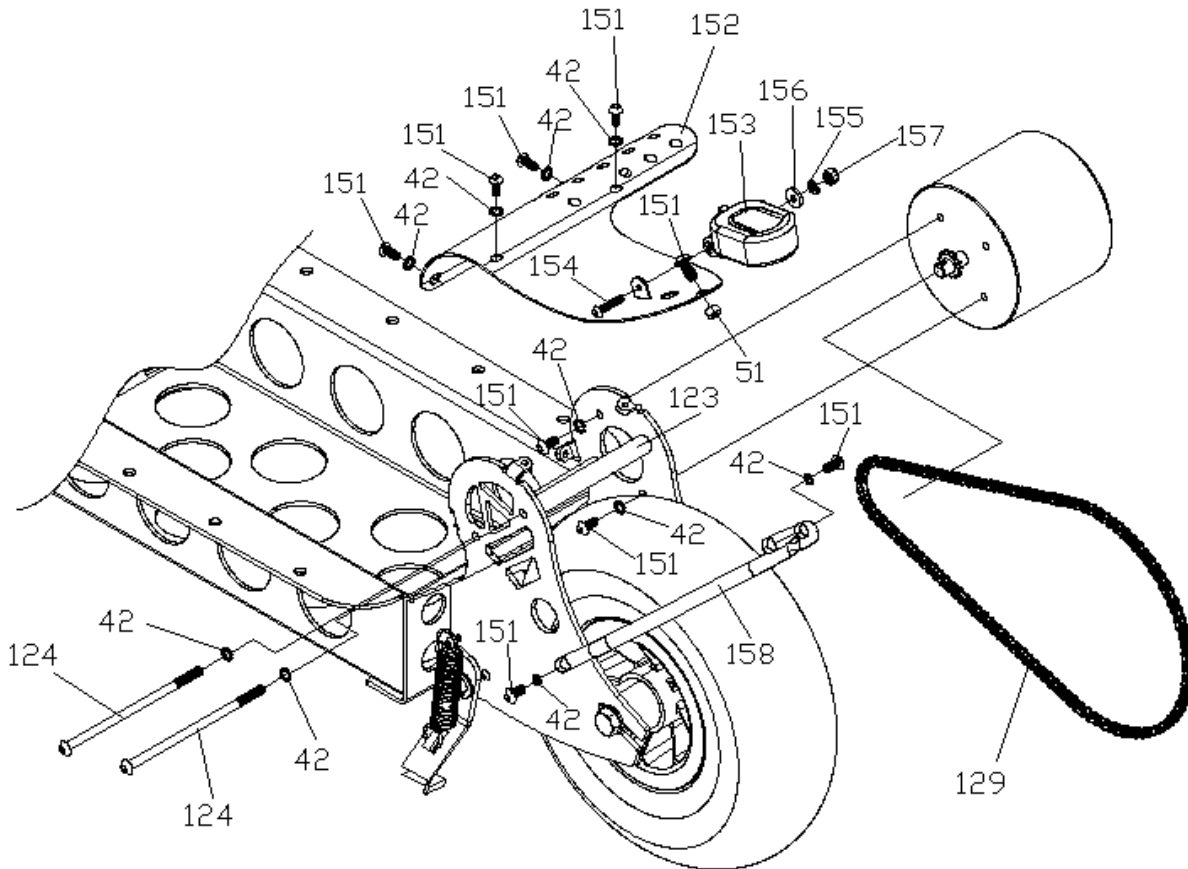

ITEM	PART NUMBER	DESCRIPTION	QTY	COMMENTS
12-42	30830	WASHER, SPRING M6	10	
12-51	30936	NUT, M6xP1.0	1	
12-123	31971	BUSHING, MOTOR, 809	2	
12-124	31972	BOLT, K-284	2	
12-129	31973	CHAIN, 809	1	
12-151	31132	BOLT, M6xP1.0x13	9	
12-152	31974	FENDER, 809	1	
12-153	31975	TAIL LIGHT W-CABLE	1	
12-155	31976	WASHER, SPRING, M4	1	
12-156	31977	WASHER, 4x12x2.0	1	
12-157	31222	NUT, M4xP0.7	1	
12-158	31979	FENDER SUPPORT, T-1075	1