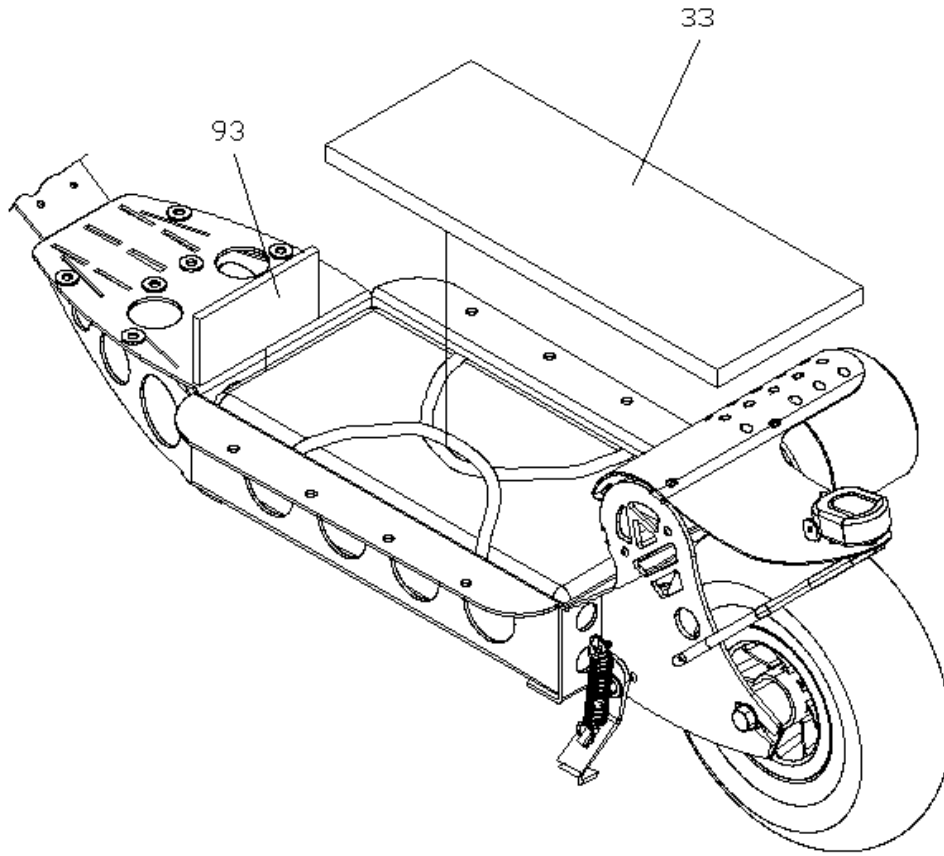

ITEM	PART NUMBER	DESCRIPTION	QTY	COMMENTS
11-33	31980	INSULATOR,BATTERY,809	1	
11-93	31981	INSULATOR,BATTERY,809	1