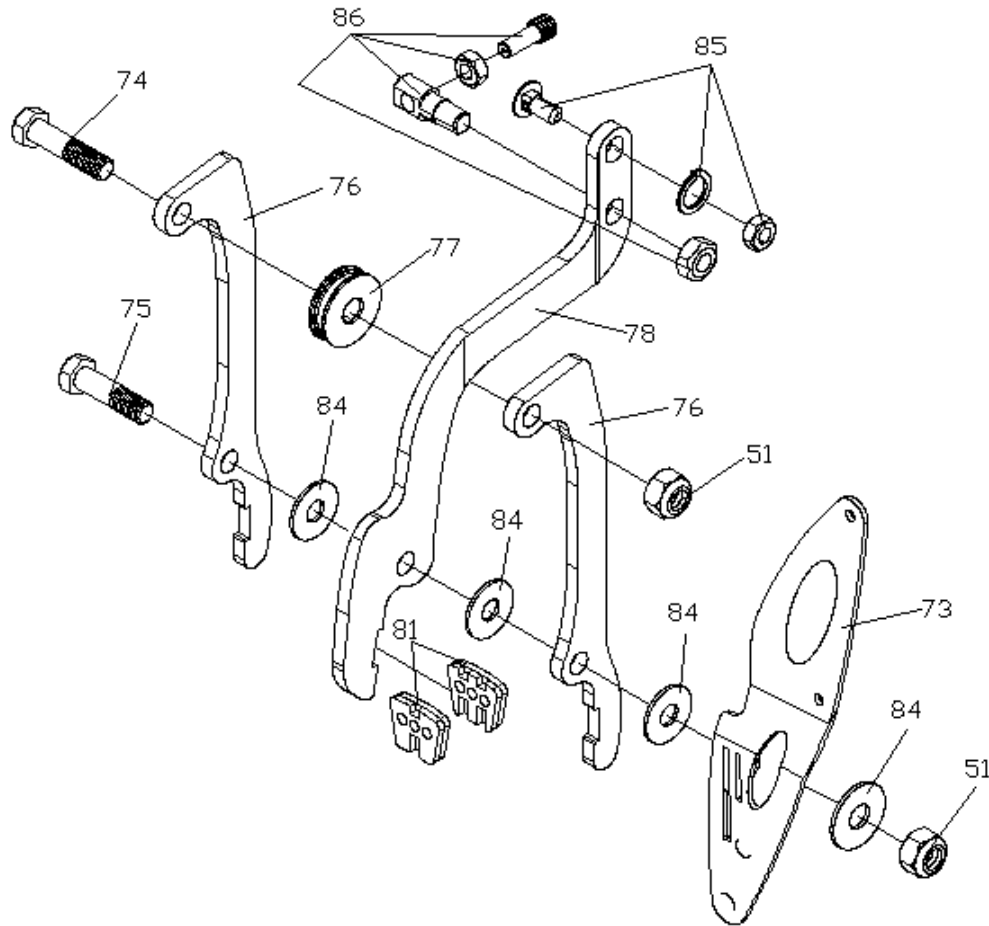

ITEM	PART NUMBER	DESCRIPTION	QTY	COMMENTS
4-51	30936	NUT,M6xP1.0	2	
4-73	30861	LEFT FRONT FORK (CHROME)	1	
4-74	30855	BOLT,K-193	1	
4-75	31810	BOLT,K-274,CHROME	1	
4-76	30854	ARM,BRAKE,(SMALL)	2	
4-77	30856	WHEEL,BRAKE	1	
4-78	30853	ARM,BRAKE,(LARGE)	1	
4-81	30930	BRAKE PAD SET	1	
4-84	30860	WASHER	4	
4-85	30851	KIT,BRAKE ARM HDWE	1	
4-86	30852	KIT,BRAKE CABLE RECEIVER	1