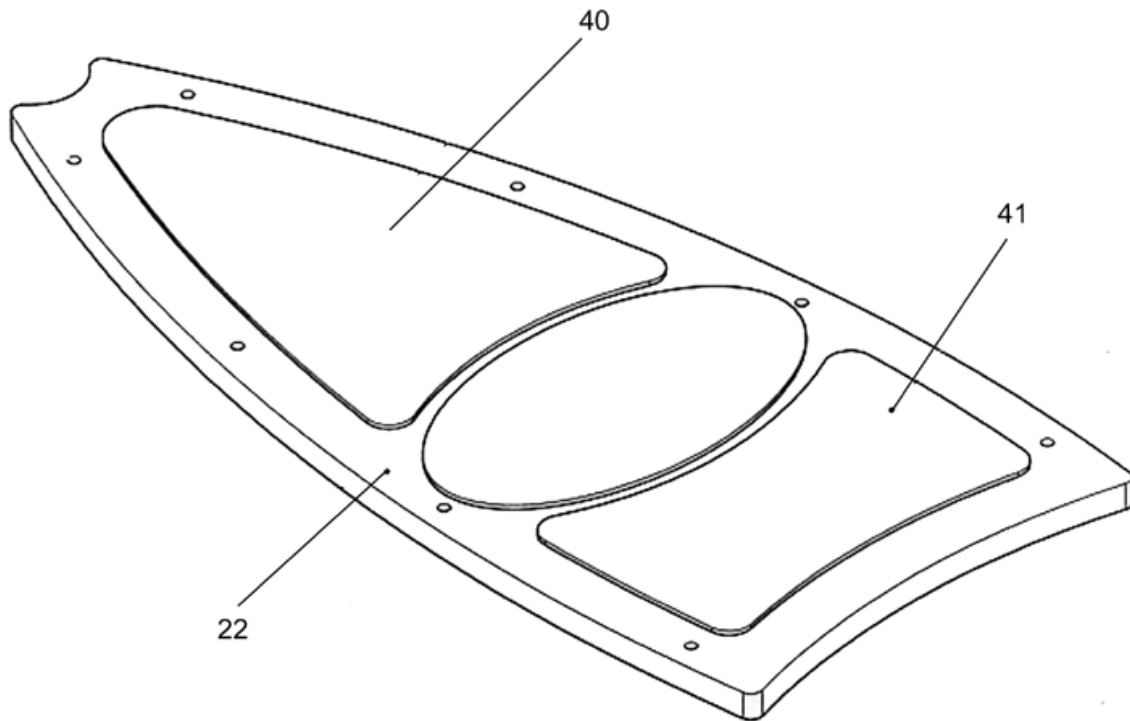

Supplied by Tanaka America / ISM, Inc.

ITEM	PART NUMBER	DESCRIPTION	QTY	COMMENTS
1-1	30798	GRIP,HANDLE	2	
1-2	31206	LEVER,THROTTLE	1	
1-6	31207	LEVER,BRAKE	1	
1-11	31208	SPACER,T-848	4	
1-12	31209	BRACE,HANDLE BAR,(L)	1	
1-13	31210	BRACE,HANDLE BAR,(R)	1	
1-14	31211	BOLT,K-264	3	
1-15	31212	SPACER,T-849	2	
1-18	30810	BOLT,M5xP0.8x15	2	
1-19	30821	NUT,M8xP1.25	5	
1-20	30809	NUT,M5xP0.8	2	
1-68	31213	SPRING,S-064	2	
1-70	31235	CABLE,BRAKE,LITE	1	

ITEM	PART NUMBER	DESCRIPTION	QTY	COMMENTS
2-3	31164	STEM,HANDLE BAR	2	
2-4	31165	PIN,HANDLE	2	
2-5	31160	HANDLE,STEM	1	
2-7	31161	HANDLE HOLDER	1	
2-8	31162	BAR,STEEL	1	
2-79	31163	RIVET	1	

ITEM	PART NUMBER	DESCRIPTION	QTY	COMMENTS
3-9	31166	SPACER,FRONT HANDLE	2	
3-10	31167	FRAME,XTR LITE	1	
3-74	31168	PAD,RUBBER	2	

ITEM	PART NUMBER	DESCRIPTION	QTY	COMMENTS
4-9	31204	HEAD KIT	1	(Head Not Included)
4-16	31205	STEM,HANDLE BAR	1	

ITEM	PART NUMBER	DESCRIPTION	QTY	COMMENTS
5-31	30936	NUT,M6xP1.0	4	
5-32	30834	BEARING,6000-2RS	2	
5-33	31187	HUB,FRONT,(R),LITE	1	
5-34	31170	TIRE	1	
5-35	31188	HUB,FRONT,(L),LITE	1	
5-36	31189	BOLT,M6xP1.0x29	4	
5-37	31190	SPACER,FRONT WHEEL,T-844	1	
5-77	31183	TUBE,TIRE	1	