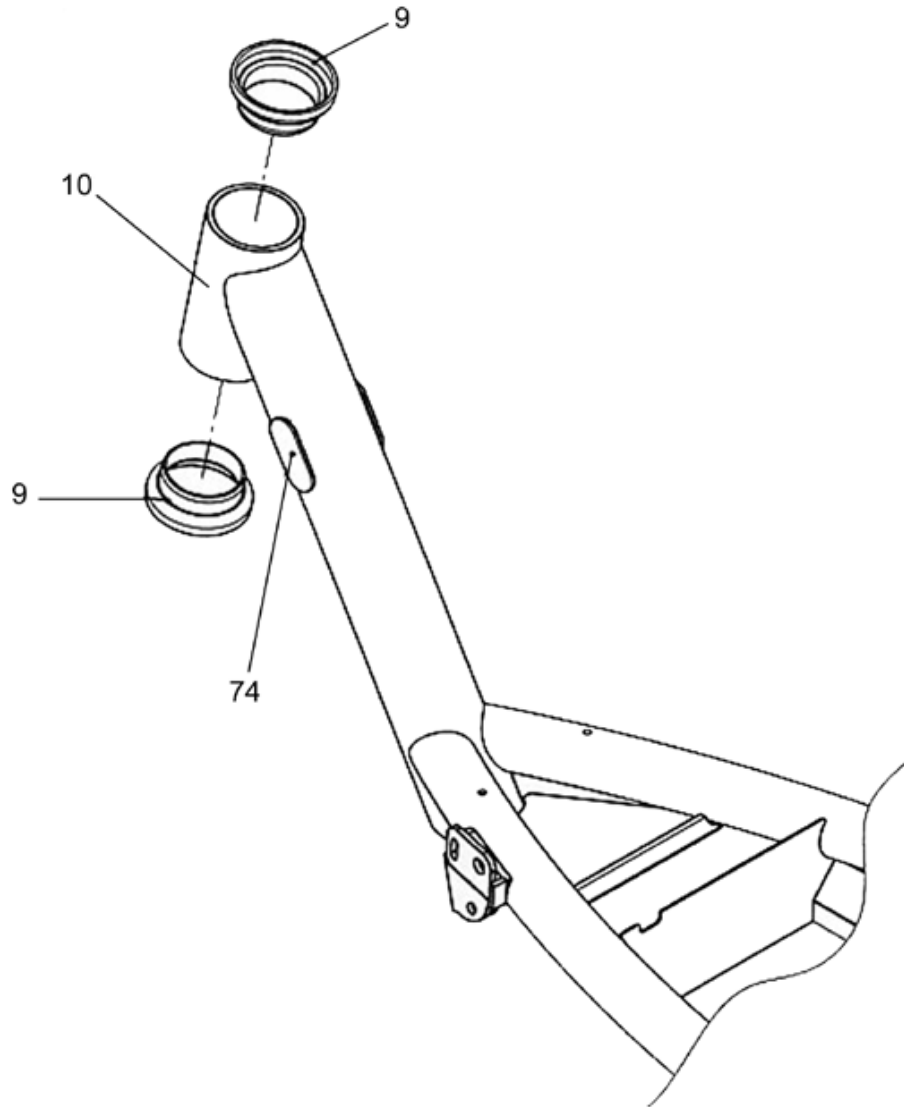

SLIME 8 oz. Preventative Tire Sealant

Rearview Mirror

SAFETY ACCESSORIES		
Item #	Description / Color	Size
Helmets		
30960	Textured Gray	One Fits All
30961	Textured Black	One Fits All
30962	Flat Red	One Fits All
Elbow Guards		
30963	Black w/ Hard Shell Cover	Medium
30964	Black w/ Hard Shell Cover	Large
30965	Black w/ Hard Shell Cover	XL
Knee Guards		
30966	Black w/ Hard Shell Cover	Medium
30967	Black w/ Hard Shell Cover	Large
30968	Black w/ Hard Shell Cover	XL
Gloves		
30969	Black, Gray & Gold	Medium
30970	Black, Gray & Gold	Large
30971	Black, Gray & Gold	XL
Miscellaneous		
30986	Lock - 36" Length / 5/8" dia. / 4 extra keys	One Fits All
31231	Rearview Mirror -Handle Mount	One Fits All
31232	Slime Preventative Tire Sealant	Fills Both Tires

Supplied by Tanaka America / ISM, Inc.

ITEM	PART NUMBER	DESCRIPTION	QTY	COMMENTS
1-1	30798	GRIP,HANDLE	2	
1-2	31206	LEVER,THROTTLE	1	
1-6	31207	LEVER,BRAKE	1	
1-11	31208	SPACER,T-848	4	
1-12	31209	BRACE,HANDLE BAR,(L)	1	
1-13	31210	BRACE,HANDLE BAR,(R)	1	
1-14	31211	BOLT,K-264	3	
1-15	31212	SPACER,T-849	2	
1-18	30810	BOLT,M5xP0.8x15	2	
1-19	30821	NUT,M8xP1.25	5	
1-20	30809	NUT,M5xP0.8	2	
1-68	31213	SPRING,S-064	2	
1-70	31235	CABLE,BRAKE,LITE	1	

ITEM	PART NUMBER	DESCRIPTION	QTY	COMMENTS
2-3	31164	STEM,HANDLE BAR	2	
2-4	31165	PIN,HANDLE	2	
2-5	31160	HANDLE,STEM	1	
2-7	31161	HANDLE HOLDER	1	
2-8	31162	BAR,STEEL	1	
2-79	31163	RIVET	1	

ITEM	PART NUMBER	DESCRIPTION	QTY	COMMENTS
3-9	31166	SPACER,FRONT HANDLE	2	
3-10	31167	FRAME,XTR LITE	1	
3-74	31168	PAD,RUBBER	2	

ITEM	PART NUMBER	DESCRIPTION	QTY	COMMENTS
4-9	31204	HEAD KIT	1	(Head Not Included)
4-16	31205	STEM,HANDLE BAR	1	

ITEM	PART NUMBER	DESCRIPTION	QTY	COMMENTS
5-31	30936	NUT,M6xP1.0	4	
5-32	30834	BEARING,6000-2RS	2	
5-33	31187	HUB,FRONT,(R),LITE	1	
5-34	31170	TIRE	1	
5-35	31188	HUB,FRONT,(L),LITE	1	
5-36	31189	BOLT,M6xP1.0x29	4	
5-37	31190	SPACER,FRONT WHEEL,T-844	1	
5-77	31183	TUBE,TIRE	1	