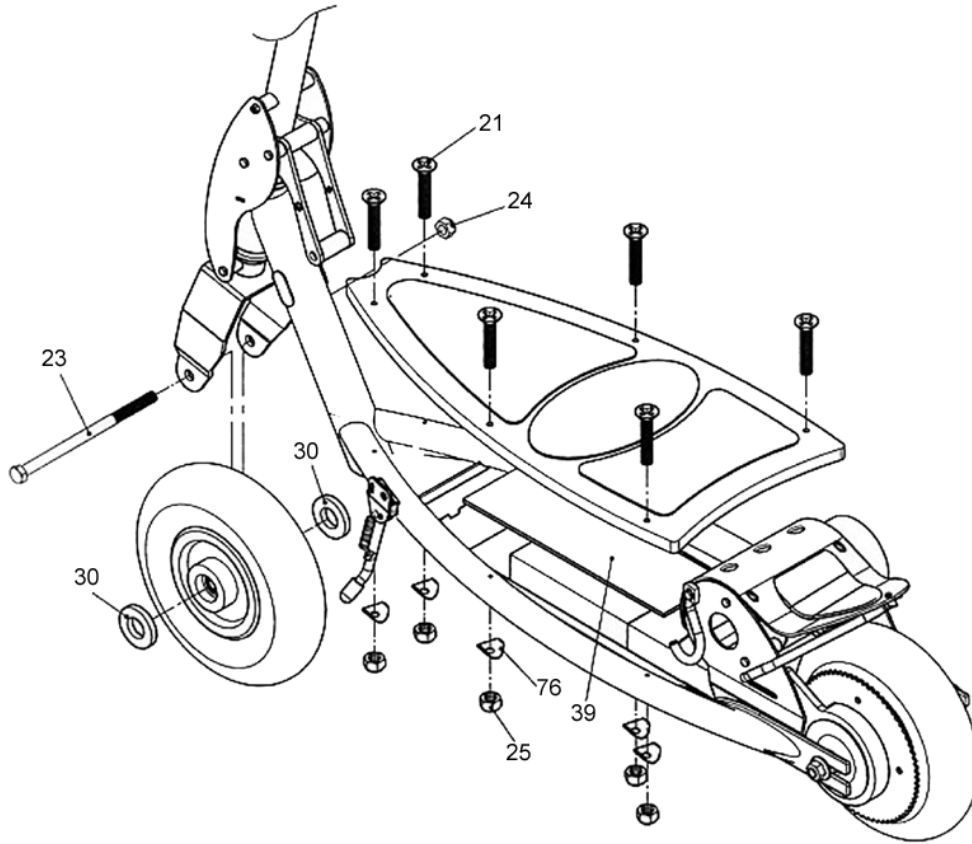

ITEM	PART NUMBER	DESCRIPTION	QTY	COMMENTS
4-9	31204	HEAD KIT	1	(Head Not Included)
4-16	31205	STEM,HANDLE BAR	1	

ITEM	PART NUMBER	DESCRIPTION	QTY	COMMENTS
5-31	30936	NUT,M6xP1.0	4	
5-32	30834	BEARING,6000-2RS	2	
5-33	31187	HUB,FRONT,(R),LITE	1	
5-34	31170	TIRE	1	
5-35	31188	HUB,FRONT,(L),LITE	1	
5-36	31189	BOLT,M6xP1.0x29	4	
5-37	31190	SPACER,FRONT WHEEL,T-844	1	
5-77	31183	TUBE,TIRE	1	

ITEM	PART NUMBER	DESCRIPTION	QTY	COMMENTS
6-22	31157	DECK,XTR LITE	1	
6-40	31158	TAPE,DECK,LITE,FRONT	1	
6-41	31159	TAPE,DECK,LITE,BACK	1	

ITEM	PART NUMBER	DESCRIPTION	QTY	COMMENTS
7-20	30809	NUT,M5xP0.8	2	
7-26	31191	COVER,CHARGER	1	
7-27	31192	SPRING,KICK STAND	1	
7-28	31193	KICK STAND	1	
7-29	31194	COVER,KICK STAND	1	
7-31	30936	NUT,M6xP1.0	2	
7-38	31195	BATTERY SET,LITE	2	
7-42	31196	HOOK,T-862-A	1	
7-43	31197	WASHER	2	
7-44	30830	WASHER,SPRING M6	1	
7-45	31198	BOLT,M6xP1.0x20	1	
7-60	31199	SOCKET,CHARGER	1	
7-63	31200	BOLT,M5xP0.8x10	1	
7-69	31201	CONTROLLER	1	
7-74	31202	PLATE	2	
7-78	31203	BOLT,M5xP0.8x25	1	
7-79	31654	BATTERY CHARGER	1	