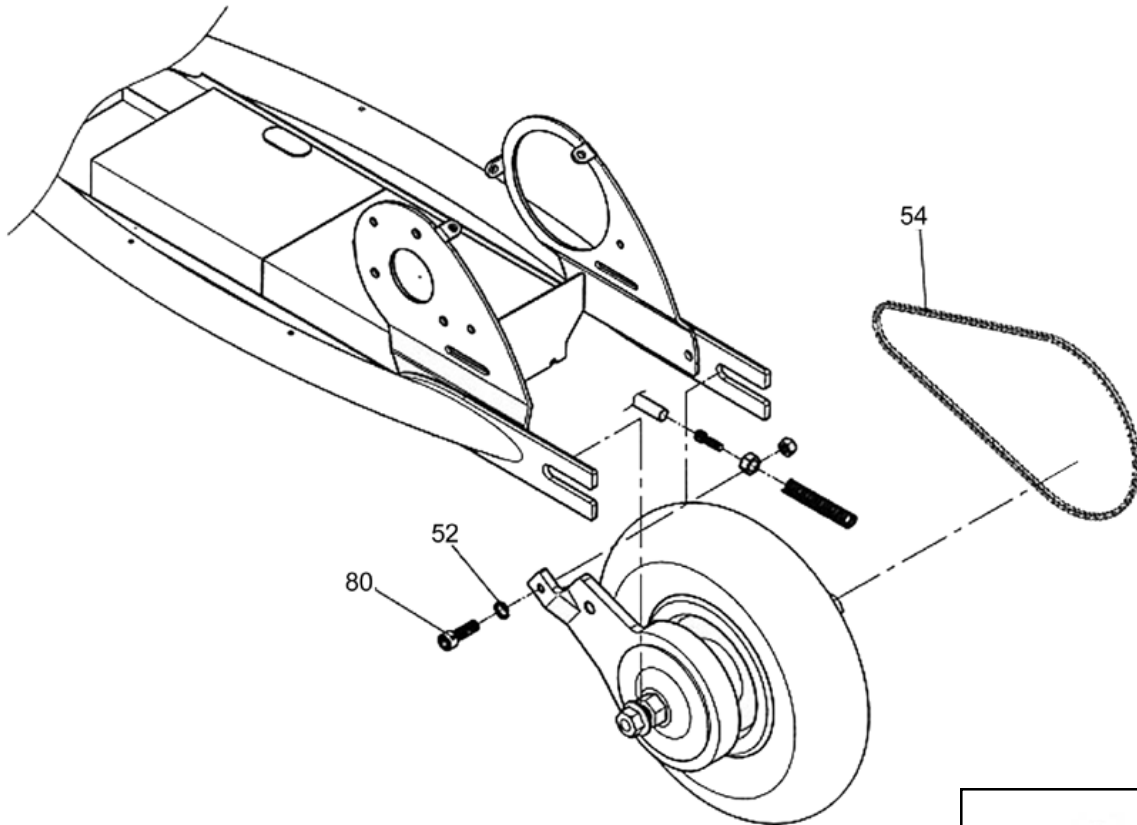

ITEM	PART NUMBER	DESCRIPTION	QTY	COMMENTS
11-52	31121	WASHER,SPRING,M5	1	
11-54	31214	CHAIN,XTR LITE	1	
11-80	31215	BOLT,M5xP0.8x16	1