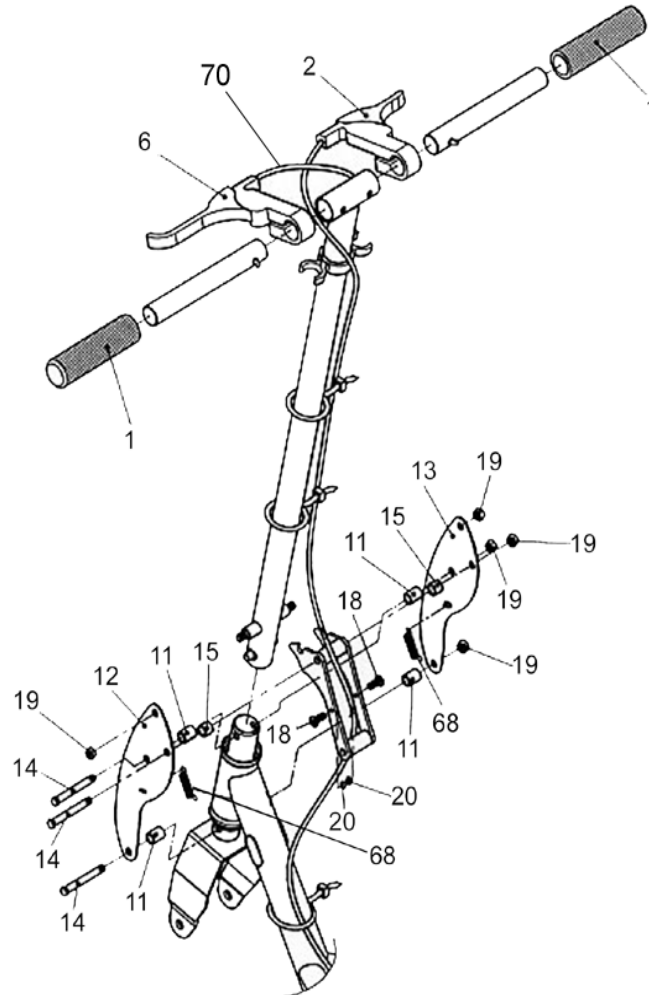

Supplied by Tanaka America / ISM, Inc.

ITEM	PART NUMBER	DESCRIPTION	QTY	COMMENTS
1-1	30798	GRIP,HANDLE	2	
1-2	31206	LEVER,THROTTLE	1	
1-6	31207	LEVER,BRAKE	1	
1-11	31208	SPACER,T-848	4	
1-12	31209	BRACE,HANDLE BAR,(L)	1	
1-13	31210	BRACE,HANDLE BAR,(R)	1	
1-14	31211	BOLT,K-264	3	
1-15	31212	SPACER,T-849	2	
1-18	30810	BOLT,M5xP0.8x15	2	
1-19	30821	NUT,M8xP1.25	5	
1-20	30809	NUT,M5xP0.8	2	
1-68	31213	SPRING,S-064	2	
1-70	31235	CABLE,BRAKE,LITE	1	

ITEM	PART NUMBER	DESCRIPTION	QTY	COMMENTS
2-3	31164	STEM,HANDLE BAR	2	
2-4	31165	PIN,HANDLE	2	
2-5	31160	HANDLE,STEM	1	
2-7	31161	HANDLE HOLDER	1	
2-8	31162	BAR,STEEL	1	
2-79	31163	RIVET	1	

ITEM	PART NUMBER	DESCRIPTION	QTY	COMMENTS
3-9	31166	SPACER,FRONT HANDLE	2	
3-10	31167	FRAME,XTR LITE	1	
3-74	31168	PAD,RUBBER	2	

ITEM	PART NUMBER	DESCRIPTION	QTY	COMMENTS
4-9	31204	HEAD KIT	1	(Head Not Included)
4-16	31205	STEM,HANDLE BAR	1	

ITEM	PART NUMBER	DESCRIPTION	QTY	COMMENTS
5-31	30936	NUT,M6xP1.0	4	
5-32	30834	BEARING,6000-2RS	2	
5-33	31187	HUB,FRONT,(R),LITE	1	
5-34	31170	TIRE	1	
5-35	31188	HUB,FRONT,(L),LITE	1	
5-36	31189	BOLT,M6xP1.0x29	4	
5-37	31190	SPACER,FRONT WHEEL,T-844	1	
5-77	31183	TUBE,TIRE	1	

ITEM	PART NUMBER	DESCRIPTION	QTY	COMMENTS
12-30	31169	WASHER	1	
12-32	30834	BEARING,6000-2RS	2	
12-34	31170	TIRE	1	
12-43	31171	WASHER	4	
12-44	30830	WASHER,SPRING M6	4	
12-56	31172	NUT	2	
12-57	31173	NUT	3	
12-58	31174	SPROCKET,LARGE	1	
12-59	31175	HUB,REAR,(R),LITE	1	
12-61	31176	HUB,REAR,(L),LITE	1	
12-62	31177	NUT	1	
12-65	31178	DRUM,BRAKE	1	
12-65-1	31245	DRUM,BRAKE	1	
12-66	31179	SPACER,T-846	1	
12-67	31180	AXLE,REAR WHEEL	1	
12-70	31181	BOLT,M6xP1.0x36	4	
12-75	31182	SPACER,T-913	1	
12-77	70205	TUBE,TIRE	1	