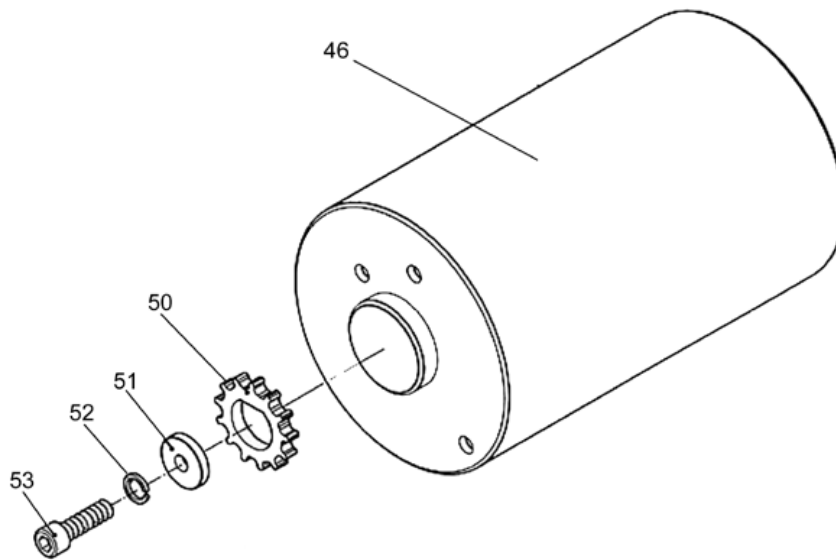

ITEM	PART NUMBER	DESCRIPTION	QTY	COMMENTS
10-46	31184	MOTOR	1	
10-50	31185	GEAR, SMALL, LITE	1	
10-51	31186	SPACER, T-842	1	
10-52	31121	WASHER, SPRING, M5	1	
10-53	30810	BOLT, M5xP0.8x15	1