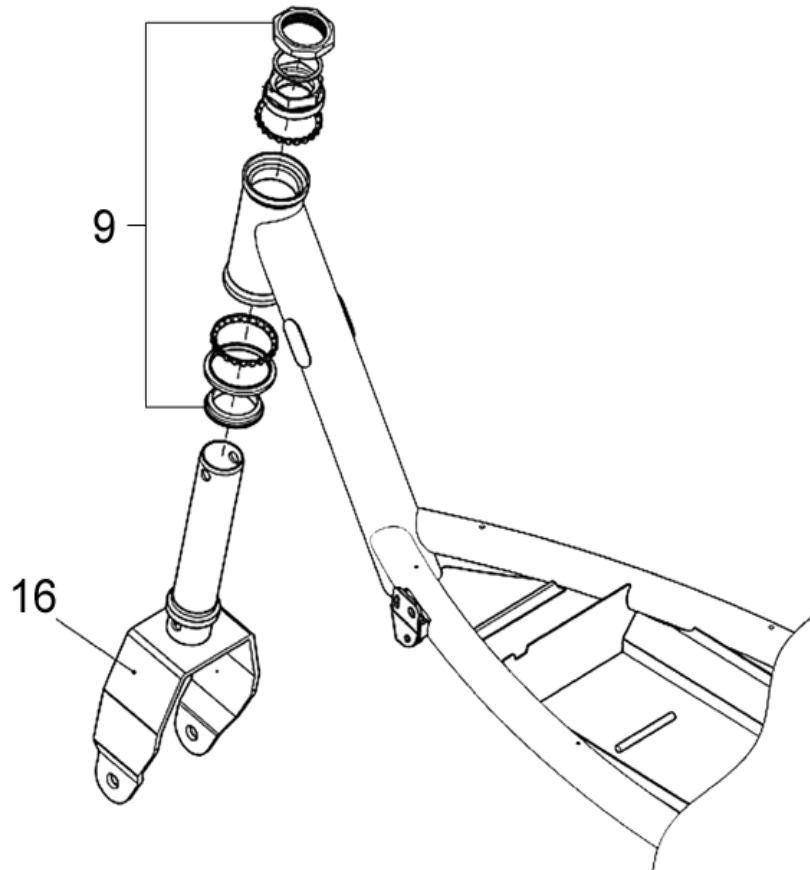

Supplied by Tanaka America / ISM, Inc.

ITEM	PART NUMBER	DESCRIPTION	QTY	COMMENTS
1-1	30798	GRIP,HANDLE	2	
1-2	31206	LEVER,THROTTLE	1	
1-6	31207	LEVER,BRAKE	1	
1-11	31208	SPACER,T-848	4	
1-12	31209	BRACE,HANDLE BAR,(L)	1	
1-13	31210	BRACE,HANDLE BAR,(R)	1	
1-14	31211	BOLT,K-264	3	
1-15	31212	SPACER,T-849	2	
1-18	30810	BOLT,M5xP0.8x15	2	
1-19	30821	NUT,M8xP1.25	5	
1-20	30809	NUT,M5xP0.8	2	
1-68	31213	SPRING,S-064	2	
1-70	31235	CABLE,BRAKE,LITE	1	

ITEM	PART NUMBER	DESCRIPTION	QTY	COMMENTS
2-3	31164	STEM,HANDLE BAR	2	
2-4	31165	PIN,HANDLE	2	
2-5	31160	HANDLE,STEM	1	
2-7	31161	HANDLE HOLDER	1	
2-8	31162	BAR,STEEL	1	
2-79	31163	RIVET	1	

ITEM	PART NUMBER	DESCRIPTION	QTY	COMMENTS
3-9	31166	SPACER,FRONT HANDLE	2	
3-10	31167	FRAME,XTR LITE	1	
3-74	31168	PAD,RUBBER	2	

ITEM	PART NUMBER	DESCRIPTION	QTY	COMMENTS
4-9	31204	HEAD KIT	1	(Head Not Included)
4-16	31205	STEM,HANDLE BAR	1	

ITEM	PART NUMBER	DESCRIPTION	QTY	COMMENTS
5-31	30936	NUT,M6xP1.0	4	
5-32	30834	BEARING,6000-2RS	2	
5-33	31187	HUB,FRONT,(R),LITE	1	
5-34	31170	TIRE	1	
5-35	31188	HUB,FRONT,(L),LITE	1	
5-36	31189	BOLT,M6xP1.0x29	4	
5-37	31190	SPACER,FRONT WHEEL,T-844	1	
5-77	31183	TUBE,TIRE	1	

ITEM	PART NUMBER	DESCRIPTION	QTY	COMMENTS
12-30	31169	WASHER	1	
12-32	30834	BEARING,6000-2RS	2	
12-34	31170	TIRE	1	
12-43	31171	WASHER	4	
12-44	30830	WASHER,SPRING M6	4	
12-56	31172	NUT	2	
12-57	31173	NUT	3	
12-58	31174	SPROCKET,LARGE	1	
12-59	31175	HUB,REAR,(R),LITE	1	
12-61	31176	HUB,REAR,(L),LITE	1	
12-62	31177	NUT	1	
12-65	31178	DRUM,BRAKE	1	
12-65-1	31245	DRUM,BRAKE	1	
12-66	31179	SPACER,T-846	1	
12-67	31180	AXLE,REAR WHEEL	1	
12-70	31181	BOLT,M6xP1.0x36	4	
12-75	31182	SPACER,T-913	1	
12-77	70205	TUBE,TIRE	1	