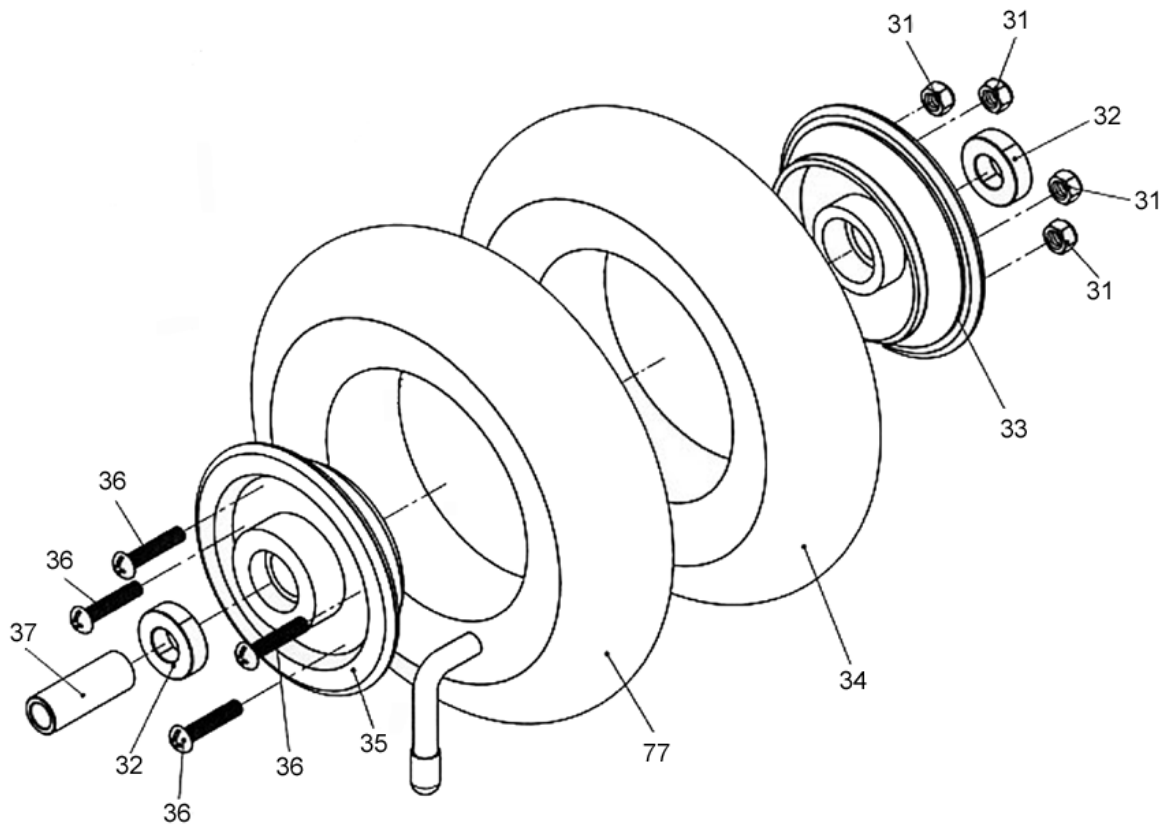

Supplied by Tanaka America / ISM, Inc.

ITEM	PART NUMBER	DESCRIPTION	QTY	COMMENTS
1-1	30798	GRIP,HANDLE	2	
1-2	31206	LEVER,THROTTLE	1	
1-6	31207	LEVER,BRAKE	1	
1-11	31208	SPACER,T-848	4	
1-12	31209	BRACE,HANDLE BAR,(L)	1	
1-13	31210	BRACE,HANDLE BAR,(R)	1	
1-14	31211	BOLT,K-264	3	
1-15	31212	SPACER,T-849	2	
1-18	30810	BOLT,M5xP0.8x15	2	
1-19	30821	NUT,M8xP1.25	5	
1-20	30809	NUT,M5xP0.8	2	
1-68	31213	SPRING,S-064	2	
1-70	31235	CABLE,BRAKE,LITE	1	

ITEM	PART NUMBER	DESCRIPTION	QTY	COMMENTS
2-3	31164	STEM,HANDLE BAR	2	
2-4	31165	PIN,HANDLE	2	
2-5	31160	HANDLE,STEM	1	
2-7	31161	HANDLE HOLDER	1	
2-8	31162	BAR,STEEL	1	
2-79	31163	RIVET	1	

ITEM	PART NUMBER	DESCRIPTION	QTY	COMMENTS
3-9	31166	SPACER,FRONT HANDLE	2	
3-10	31167	FRAME,XTR LITE	1	
3-74	31168	PAD,RUBBER	2	

ITEM	PART NUMBER	DESCRIPTION	QTY	COMMENTS
4-9	31204	HEAD KIT	1	(Head Not Included)
4-16	31205	STEM,HANDLE BAR	1	

ITEM	PART NUMBER	DESCRIPTION	QTY	COMMENTS
5-31	30936	NUT,M6xP1.0	4	
5-32	30834	BEARING,6000-2RS	2	
5-33	31187	HUB,FRONT,(R),LITE	1	
5-34	31170	TIRE	1	
5-35	31188	HUB,FRONT,(L),LITE	1	
5-36	31189	BOLT,M6xP1.0x29	4	
5-37	31190	SPACER,FRONT WHEEL,T-844	1	
5-77	31183	TUBE,TIRE	1	

ITEM	PART NUMBER	DESCRIPTION	QTY	COMMENTS
12-30	31169	WASHER	1	
12-32	30834	BEARING,6000-2RS	2	
12-34	31170	TIRE	1	
12-43	31171	WASHER	4	
12-44	30830	WASHER,SPRING M6	4	
12-56	31172	NUT	2	
12-57	31173	NUT	3	
12-58	31174	SPROCKET,LARGE	1	
12-59	31175	HUB,REAR,(R),LITE	1	
12-61	31176	HUB,REAR,(L),LITE	1	
12-62	31177	NUT	1	
12-65	31178	DRUM,BRAKE	1	
12-65-1	31245	DRUM,BRAKE	1	
12-66	31179	SPACER,T-846	1	
12-67	31180	AXLE,REAR WHEEL	1	
12-70	31181	BOLT,M6xP1.0x36	4	
12-75	31182	SPACER,T-913	1	
12-77	70205	TUBE,TIRE	1	