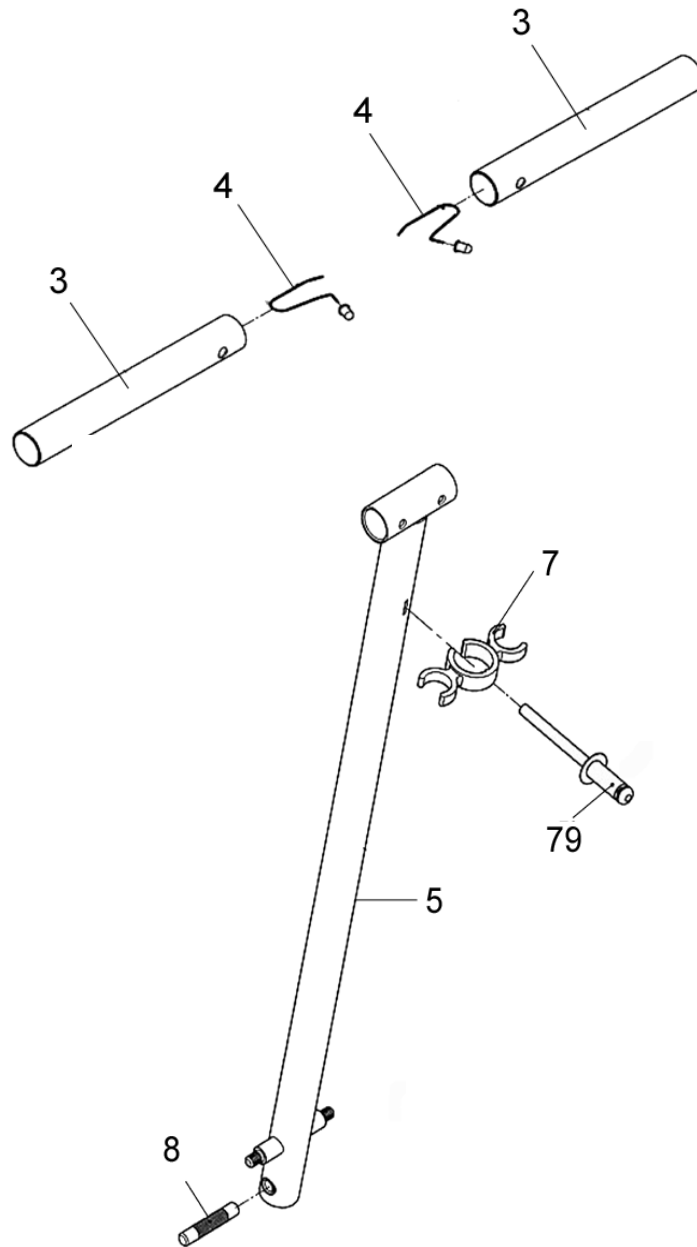

Supplied by Tanaka America / ISM, Inc.

ITEM	PART NUMBER	DESCRIPTION	QTY	COMMENTS
1-1	30798	GRIP,HANDLE	2	
1-2	31206	LEVER,THROTTLE	1	
1-6	31207	LEVER,BRAKE	1	
1-11	31208	SPACER,T-848	4	
1-12	31209	BRACE,HANDLE BAR,(L)	1	
1-13	31210	BRACE,HANDLE BAR,(R)	1	
1-14	31211	BOLT,K-264	3	
1-15	31212	SPACER,T-849	2	
1-18	30810	BOLT,M5xP0.8x15	2	
1-19	30821	NUT,M8xP1.25	5	
1-20	30809	NUT,M5xP0.8	2	
1-68	31213	SPRING,S-064	2	
1-70	31235	CABLE,BRAKE,LITE	1	

ITEM	PART NUMBER	DESCRIPTION	QTY	COMMENTS
2-3	31164	STEM,HANDLE BAR	2	
2-4	31165	PIN,HANDLE	2	
2-5	31160	HANDLE,STEM	1	
2-7	31161	HANDLE HOLDER	1	
2-8	31162	BAR,STEEL	1	
2-79	31163	RIVET	1	

ITEM	PART NUMBER	DESCRIPTION	QTY	COMMENTS
3-9	31166	SPACER,FRONT HANDLE	2	
3-10	31167	FRAME,XTR LITE	1	
3-74	31168	PAD,RUBBER	2	

ITEM	PART NUMBER	DESCRIPTION	QTY	COMMENTS
4-9	31204	HEAD KIT	1	(Head Not Included)
4-16	31205	STEM,HANDLE BAR	1	

ITEM	PART NUMBER	DESCRIPTION	QTY	COMMENTS
5-31	30936	NUT,M6xP1.0	4	
5-32	30834	BEARING,6000-2RS	2	
5-33	31187	HUB,FRONT,(R),LITE	1	
5-34	31170	TIRE	1	
5-35	31188	HUB,FRONT,(L),LITE	1	
5-36	31189	BOLT,M6xP1.0x29	4	
5-37	31190	SPACER,FRONT WHEEL,T-844	1	
5-77	31183	TUBE,TIRE	1	

ITEM	PART NUMBER	DESCRIPTION	QTY	COMMENTS
12-30	31169	WASHER	1	
12-32	30834	BEARING,6000-2RS	2	
12-34	31170	TIRE	1	
12-43	31171	WASHER	4	
12-44	30830	WASHER,SPRING M6	4	
12-56	31172	NUT	2	
12-57	31173	NUT	3	
12-58	31174	SPROCKET,LARGE	1	
12-59	31175	HUB,REAR,(R),LITE	1	
12-61	31176	HUB,REAR,(L),LITE	1	
12-62	31177	NUT	1	
12-65	31178	DRUM,BRAKE	1	
12-65-1	31245	DRUM,BRAKE	1	
12-66	31179	SPACER,T-846	1	
12-67	31180	AXLE,REAR WHEEL	1	
12-70	31181	BOLT,M6xP1.0x36	4	
12-75	31182	SPACER,T-913	1	
12-77	70205	TUBE,TIRE	1	