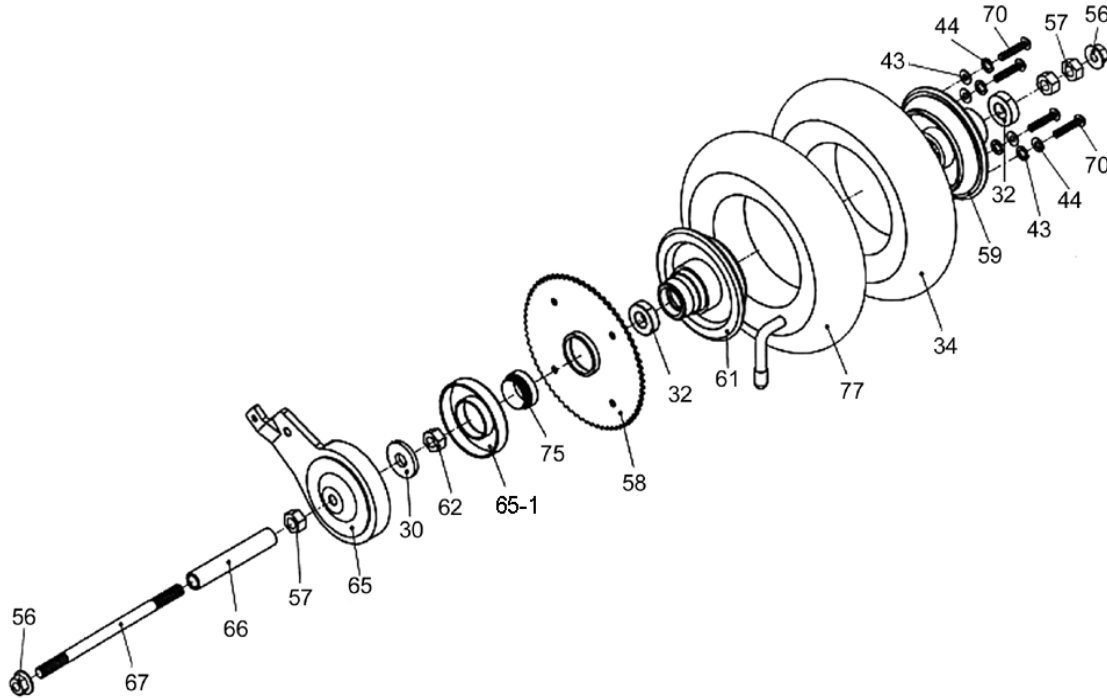

ITEM	PART NUMBER	DESCRIPTION	QTY	COMMENTS
8-21	31220	BOLT, M4xP0.7x45	6	
8-23	31221	BOLT, M10x1.5x90	1	
8-24	30880	NUT, M10xP1.5	1	
8-25	31222	NUT, M4xP0.7	6	
8-30	31223	WASHER	2	
8-39	31224	INSULATOR, BATTERY, LITE	1	
8-76	31225	WASHER	6	

ITEM	PART NUMBER	DESCRIPTION	QTY	COMMENTS
9-31	30936	NUT,M6xP1.0	1	
9-44	30830	WASHER,SPRING M6	9	
9-47	31381	BOLT,HEX	6	
9-48	31216	GUARD,MUD	1	
9-49	31217	SPACER,T-952	3	
9-64	31132	BOLT,M6xP1.0x13	1	
9-71	31218	BOLT,M6xP1.0x50	3	
9-81	31219	STEEL,MOUNTING	1	

ITEM	PART NUMBER	DESCRIPTION	QTY	COMMENTS
10-46	31184	MOTOR	1	
10-50	31185	GEAR, SMALL, LITE	1	
10-51	31186	SPACER, T-842	1	
10-52	31121	WASHER, SPRING, M5	1	
10-53	30810	BOLT, M5xP0.8x15	1	

ITEM	PART NUMBER	DESCRIPTION	QTY	COMMENTS
11-52	31121	WASHER,SPRING,M5	1	
11-54	31214	CHAIN,XTR LITE	1	
11-80	31215	BOLT,M5xP0.8x16	1	

ITEM	PART NUMBER	DESCRIPTION	QTY	COMMENTS
12-30	31169	WASHER	1	
12-32	30834	BEARING,6000-2RS	2	
12-34	31170	TIRE	1	
12-43	31171	WASHER	4	
12-44	30830	WASHER,SPRING M6	4	
12-56	31172	NUT	2	
12-57	31173	NUT	3	
12-58	31174	SPROCKET,LARGE	1	
12-59	31175	HUB,REAR,(R),LITE	1	
12-61	31176	HUB,REAR,(L),LITE	1	
12-62	31177	NUT	1	
12-65	31178	DRUM,BRAKE	1	
12-65-1	31245	DRUM,BRAKE	1	
12-66	31179	SPACER,T-846	1	
12-67	31180	AXLE,REAR WHEEL	1	
12-70	31181	BOLT,M6xP1.0x36	4	
12-75	31182	SPACER,T-913	1	
12-77	70205	TUBE,TIRE	1	