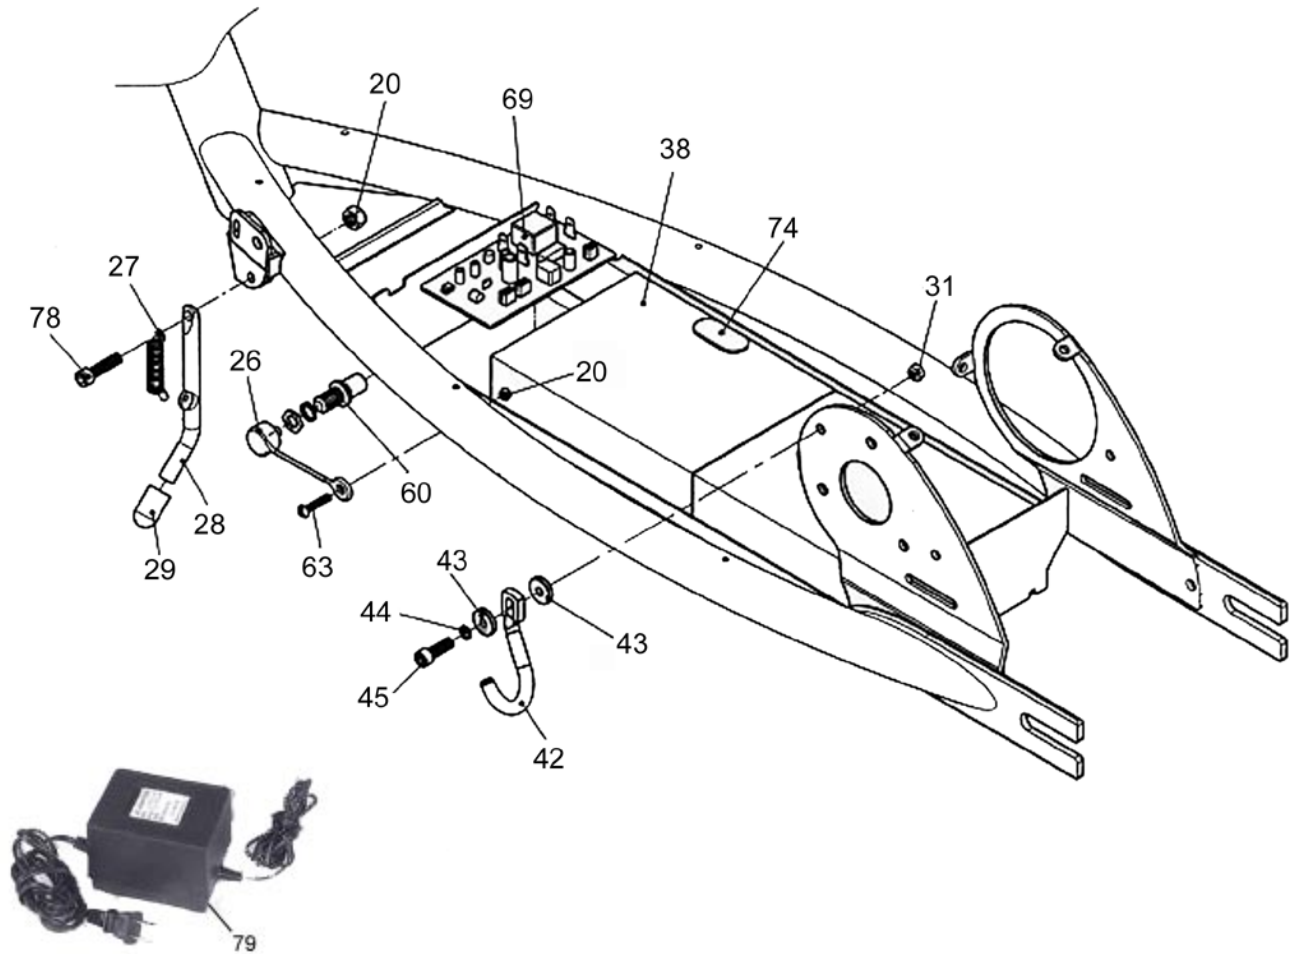

Supplied by Tanaka America / ISM, Inc.

ITEM	PART NUMBER	DESCRIPTION	QTY	COMMENTS
1-1	30798	GRIP,HANDLE	2	
1-2	31206	LEVER,THROTTLE	1	
1-6	31207	LEVER,BRAKE	1	
1-11	31208	SPACER,T-848	4	
1-12	31209	BRACE,HANDLE BAR,(L)	1	
1-13	31210	BRACE,HANDLE BAR,(R)	1	
1-14	31211	BOLT,K-264	3	
1-15	31212	SPACER,T-849	2	
1-18	30810	BOLT,M5xP0.8x15	2	
1-19	30821	NUT,M8xP1.25	5	
1-20	30809	NUT,M5xP0.8	2	
1-68	31213	SPRING,S-064	2	
1-70	31235	CABLE,BRAKE,LITE	1	

ITEM	PART NUMBER	DESCRIPTION	QTY	COMMENTS
2-3	31164	STEM,HANDLE BAR	2	
2-4	31165	PIN,HANDLE	2	
2-5	31160	HANDLE,STEM	1	
2-7	31161	HANDLE HOLDER	1	
2-8	31162	BAR,STEEL	1	
2-79	31163	RIVET	1	

ITEM	PART NUMBER	DESCRIPTION	QTY	COMMENTS
3-9	31166	SPACER,FRONT HANDLE	2	
3-10	31167	FRAME,XTR LITE	1	
3-74	31168	PAD,RUBBER	2	

ITEM	PART NUMBER	DESCRIPTION	QTY	COMMENTS
4-9	31204	HEAD KIT	1	(Head Not Included)
4-16	31205	STEM,HANDLE BAR	1	

ITEM	PART NUMBER	DESCRIPTION	QTY	COMMENTS
5-31	30936	NUT,M6xP1.0	4	
5-32	30834	BEARING,6000-2RS	2	
5-33	31187	HUB,FRONT,(R),LITE	1	
5-34	31170	TIRE	1	
5-35	31188	HUB,FRONT,(L),LITE	1	
5-36	31189	BOLT,M6xP1.0x29	4	
5-37	31190	SPACER,FRONT WHEEL,T-844	1	
5-77	31183	TUBE,TIRE	1	

ITEM	PART NUMBER	DESCRIPTION	QTY	COMMENTS
6-22	31157	DECK,XTR LITE	1	
6-40	31158	TAPE,DECK,LITE,FRONT	1	
6-41	31159	TAPE,DECK,LITE,BACK	1	

ITEM	PART NUMBER	DESCRIPTION	QTY	COMMENTS
7-20	30809	NUT,M5xP0.8	2	
7-26	31191	COVER,CHARGER	1	
7-27	31192	SPRING,KICK STAND	1	
7-28	31193	KICK STAND	1	
7-29	31194	COVER,KICK STAND	1	
7-31	30936	NUT,M6xP1.0	2	
7-38	31195	BATTERY SET,LITE	2	
7-42	31196	HOOK,T-862-A	1	
7-43	31197	WASHER	2	
7-44	30830	WASHER,SPRING M6	1	
7-45	31198	BOLT,M6xP1.0x20	1	
7-60	31199	SOCKET,CHARGER	1	
7-63	31200	BOLT,M5xP0.8x10	1	
7-69	31201	CONTROLLER	1	
7-74	31202	PLATE	2	
7-78	31203	BOLT,M5xP0.8x25	1	
7-79	31654	BATTERY CHARGER	1	