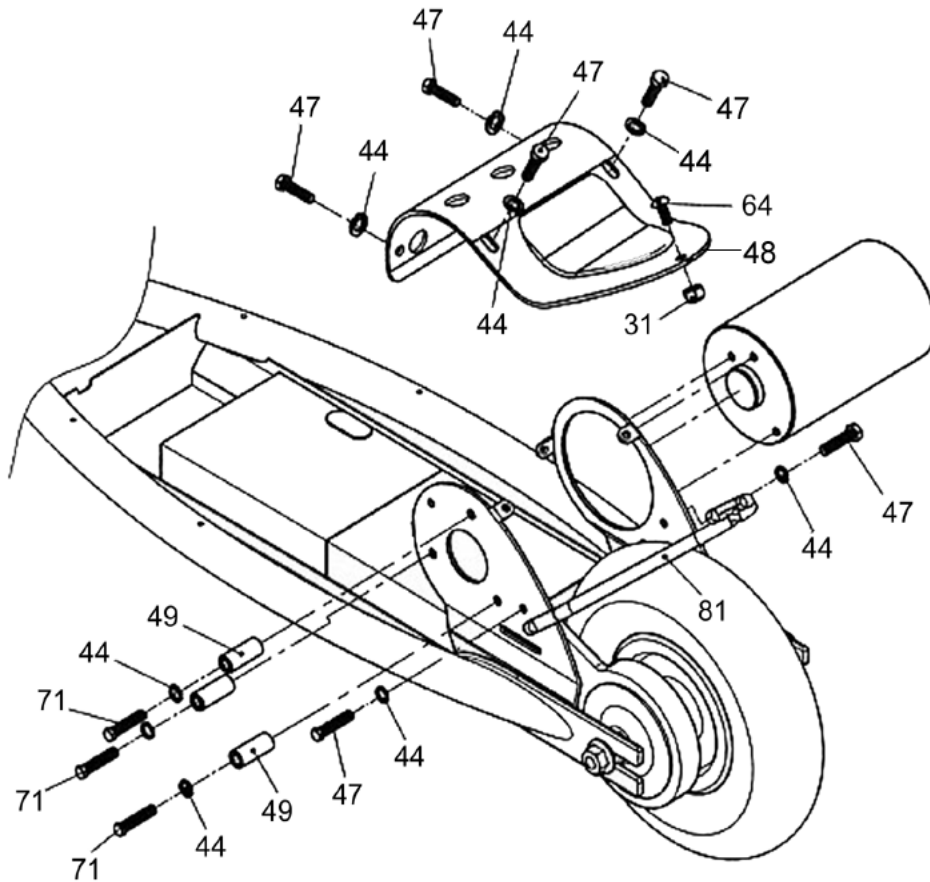

ITEM	PART NUMBER	DESCRIPTION	QTY	COMMENTS
9-31	30936	NUT,M6xP1.0	1	
9-44	30830	WASHER,SPRING M6	9	
9-47	31381	BOLT,HEX	6	
9-48	31216	GUARD,MUD	1	
9-49	31217	SPACER,T-952	3	
9-64	31132	BOLT,M6xP1.0x13	1	
9-71	31218	BOLT,M6xP1.0x50	3	
9-81	31219	STEEL,MOUNTING	1