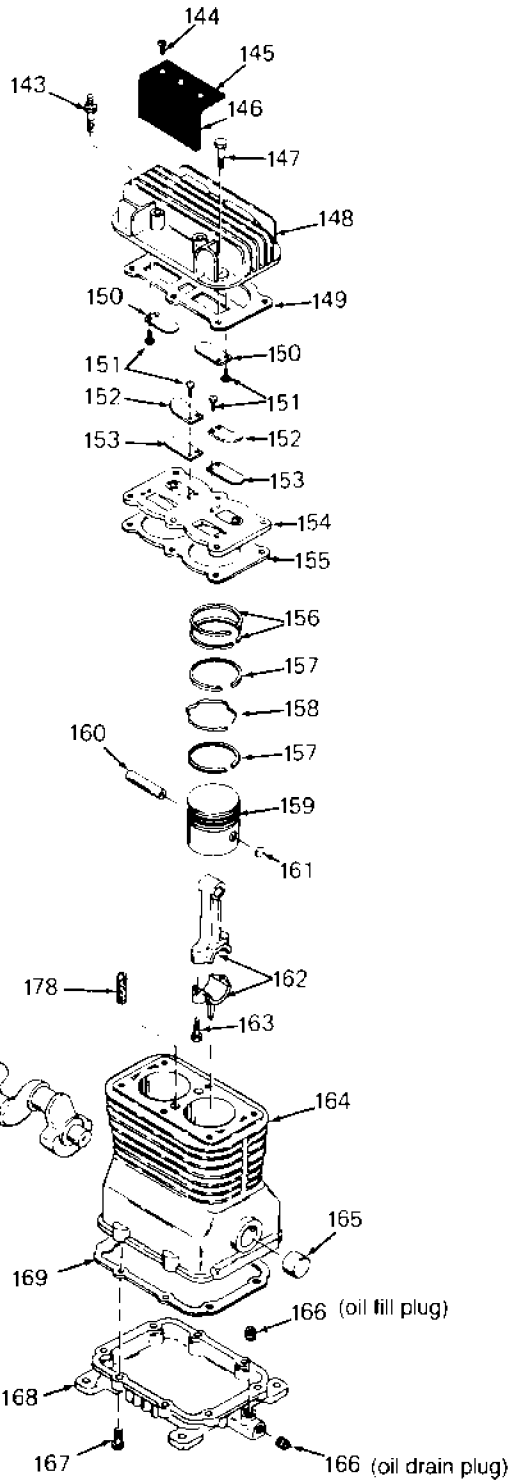

## Parts List for PALC520 Type 1

Item Number	Part Number	Description	Qty Required
1	CAC-322	BELTGUARD OUTSIDE	1
2	CAC-323	BELTGUARD INSIDE	1
3	SSF-8113-ZN	NUT .375-16X.563 HEX	1
4	000000-00	No Longer Available	1
5	N076027SV	PUMP ASSEMBLY	1
6	265-17	FILTER FELT	1
7	265-18	RETAINER FILTER	1
8	5140123-08	SCREW	1
9	CAC-61	RING PANEL MOUNTING	1
10	SSP-7812	ASSY NUT SLEEVE 1/2	2
11	AC-0041	TUBE OUTLET .500OD A	1
12	97503734	VALVE SAFETY 150 .12	1
13	Z-AC-0010-1	GAUGE LEFT HAND	1
14	SSP-7811	ASSY NUT SLEEVE 1/4	2
15	AC-0028	TUBE PRES REL .250OD	1
17	AC-0007	REGULATOR 4PORT P1P2	1
18	D26889	ADAPTER .25 NPT X .2	1
21	AC-0027-2	STANDPIPE BRASS MALE	1
22	AC-0009-1	GAUGE RIGHT HAND	1
23	SUDL-415-1	ASSY CORD POWER ST	1
26	5140112-18	PRESSURE SWITCH	1
27	CAC-4215-1	ASSY CORD MOTOR SJT	1
28	SSP-480	NIPPLE 1/4-18 NPT X	1
29	A19715	VALVE CHECK 1/2NPT X	1
30	SSF-928	SCREW .313-18X.875 H	4
31	CAC-1013	SCREW HOLD DOWN	1
32	000000-00	No Longer Available	1

## Parts List for PALC520 Type 1

Item Number	Part Number	Description	Qty Required
33	CAC-1011	SPRING ELASTOMER	1
34	SSN-56-ZN	WASHER 1 X 11/32 X 1	1
35	N017772	LOCK WASHER	1
36	SS-2038-ZN	NUT .313-18 WING	1
37	000000-00	No Longer Available	1
38	CAC-1059	CLIP RETAINING	1
39	SUDL-6-1	STRIP RUBBER FOOT	1
40	CAC-60	BOLT .375-16X2.25 UN	2
41	D23138	WHEEL 9 BLACK SEMI-P	2
42	SSF-8080-ZN	NUT .375-16 UNC-2B H	2
43	N286039	DRAIN VALVE	1
47	D21594	PIN MOTOR MOUNT OIL	1
48	D20659	MOTOR O/L BALLERINA	1
49	SUDL-65	KEY MOTOR SHAFT	1
50	000000-00	No Longer Available	1
51	SS-391	SCREW .250-20 .625 S	1
52	C-BT-223	BELT 6J 39.0 EFF	1
53	D26742	SCREW #10-16 X .500	2
54	000000-00	No Longer Available	1
143	SSF-6627	STUD SHOULDER 3/8-16	2
144	5140123-08	SCREW	2
145	265-18	RETAINER FILTER	1
146	000000-00	No Longer Available	1
147	SSF-955	SCREW .375-16X1.50 H	4
148	Z-CAC-4213	ASSY HEAD	1
149	000000-00	No Longer Available	1
150	KK-4275	KIT VALVE	2