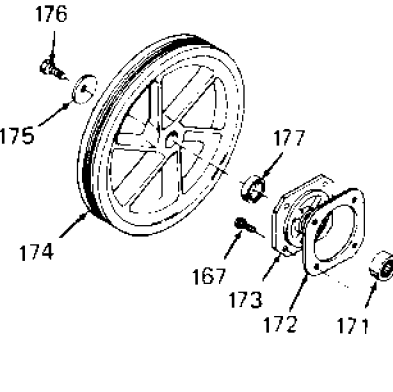

## Parts List for PALC520 Type 1

Item Number	Part Number	Description	Qty Required
1	CAC-322	BELTGUARD OUTSIDE	1
2	CAC-323	BELTGUARD INSIDE	1
3	SSF-8113-ZN	NUT .375-16X.563 HEX	1
4	000000-00	No Longer Available	1
5	N076027SV	PUMP ASSEMBLY	1
6	265-17	FILTER FELT	1
7	265-18	RETAINER FILTER	1
8	5140123-08	SCREW	1
9	CAC-61	RING PANEL MOUNTING	1
10	SSP-7812	ASSY NUT SLEEVE 1/2	2
11	AC-0041	TUBE OUTLET .500OD A	1
12	97503734	VALVE SAFETY 150 .12	1
13	Z-AC-0010-1	GAUGE LEFT HAND	1
14	SSP-7811	ASSY NUT SLEEVE 1/4	2
15	AC-0028	TUBE PRES REL .250OD	1
17	AC-0007	REGULATOR 4PORT P1P2	1
18	D26889	ADAPTER .25 NPT X .2	1
21	AC-0027-2	STANDPIPE BRASS MALE	1
22	AC-0009-1	GAUGE RIGHT HAND	1
23	SUDL-415-1	ASSY CORD POWER ST	1
26	5140112-18	PRESSURE SWITCH	1
27	CAC-4215-1	ASSY CORD MOTOR SJT	1
28	SSP-480	NIPPLE 1/4-18 NPT X	1
29	A19715	VALVE CHECK 1/2NPT X	1
30	SSF-928	SCREW .313-18X.875 H	4
31	CAC-1013	SCREW HOLD DOWN	1
32	000000-00	No Longer Available	1

## Parts List for PALC520 Type 1

Item Number	Part Number	Description	Qty Required
33	CAC-1011	SPRING ELASTOMER	1
34	SSN-56-ZN	WASHER 1 X 11/32 X 1	1
35	N017772	LOCK WASHER	1
36	SS-2038-ZN	NUT .313-18 WING	1
37	000000-00	No Longer Available	1
38	CAC-1059	CLIP RETAINING	1
39	SUDL-6-1	STRIP RUBBER FOOT	1
40	CAC-60	BOLT .375-16X2.25 UN	2
41	D23138	WHEEL 9 BLACK SEMI-P	2
42	SSF-8080-ZN	NUT .375-16 UNC-2B H	2
43	N286039	DRAIN VALVE	1
47	D21594	PIN MOTOR MOUNT OIL	1
48	D20659	MOTOR O/L BALLERINA	1
49	SUDL-65	KEY MOTOR SHAFT	1
50	000000-00	No Longer Available	1
51	SS-391	SCREW .250-20 .625 S	1
52	C-BT-223	BELT 6J 39.0 EFF	1
53	D26742	SCREW #10-16 X .500	2
54	000000-00	No Longer Available	1
143	SSF-6627	STUD SHOULDER 3/8-16	2
144	5140123-08	SCREW	2
145	265-18	RETAINER FILTER	1
146	000000-00	No Longer Available	1
147	SSF-955	SCREW .375-16X1.50 H	4
148	Z-CAC-4213	ASSY HEAD	1
149	000000-00	No Longer Available	1
150	KK-4275	KIT VALVE	2