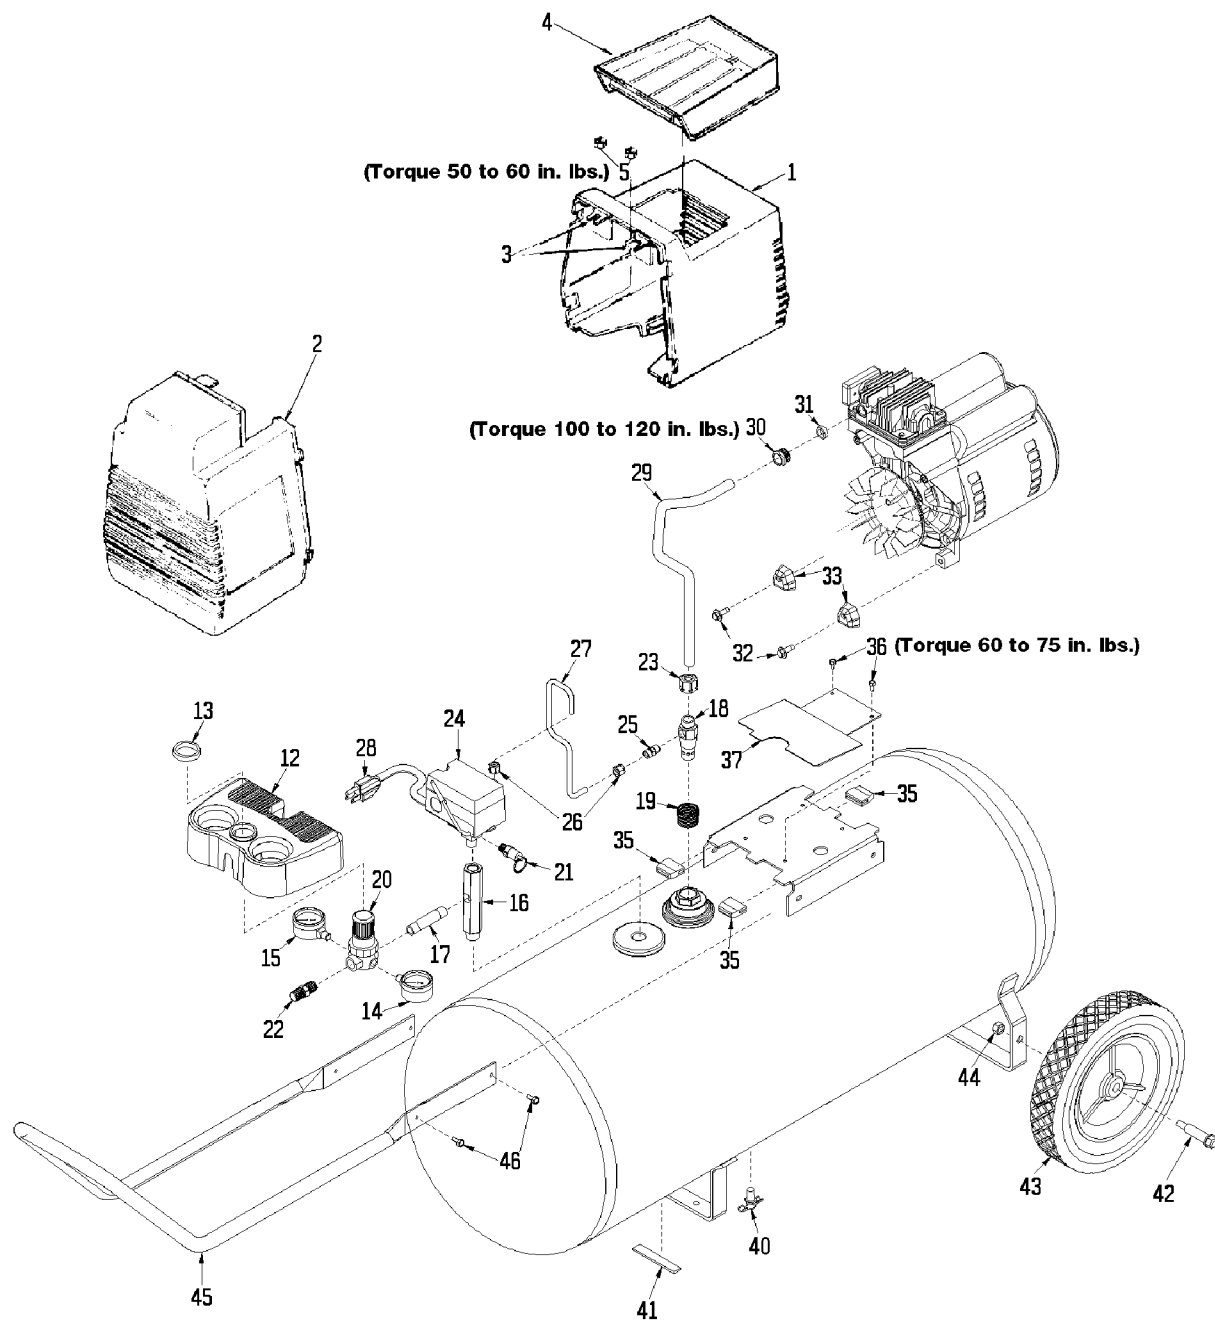

KEY NO.	TORQUE
55	7 to 10 Ft. Lbs.
56	7 to 10 Ft. Lbs.
66	100 to 120 In. Lbs.
69	80 to 100 In. Lbs.
◆	42 to 48 In. Lbs.

Parts List for PAFC5020 Type 0

Item Number	Part Number	Description	Qty Required
1	AC-0046	SHROUD REAR 3PT SING	1
2	AC-0078	SHROUD FRONT BLK	1
3	CAC-1121	BRACKET SHROUD	2
4	CAC-1080	TRAY TOOL	1
5	038738-00	NUT	2
12	000000-00	No Longer Available	1
13	CAC-61	RING PANEL MOUNTING	1
14	AC-0009-1	GAUGE RIGHT HAND	1
15	Z-AC-0010-1	GAUGE LEFT HAND	1
16	AC-0027-2	STANDPIPE BRASS MALE	1
17	SSP-480	NIPPLE 1/4-18 NPT X	1
18	A19711	VALVE CHECK 1/2NPT X	1
19	000000-00	No Longer Available	1
20	AC-0007	REGULATOR 4PORT P1P2	1
21	97503734	VALVE SAFETY 150 .12	1
22	D26889	ADAPTER .25 NPT X .2	1
23	SSP-7813	ASSY NUT SLEEVE 3/8	1
24	5140112-18	PRESSURE SWITCH	1
25	SS-8553	CONNECTOR BODY	1
26	SSP-7811	ASSY NUT SLEEVE 1/4	2
27	AC-0028	TUBE PRES REL .250OD	1
28	SUDL-413-2	ASSY CORD POWER ST	1
29	AC-0125	TUBE OUTLET .375OD A	1
30	SSP-7821-1	NUT .563-18 UNF HEX	1
31	SSG-3105	ORING 306/296ID 073/	1
32	91895680	SCREW .250-20X.750 H	2
33	ACG-18	CUP SADDLE MOUNT	2