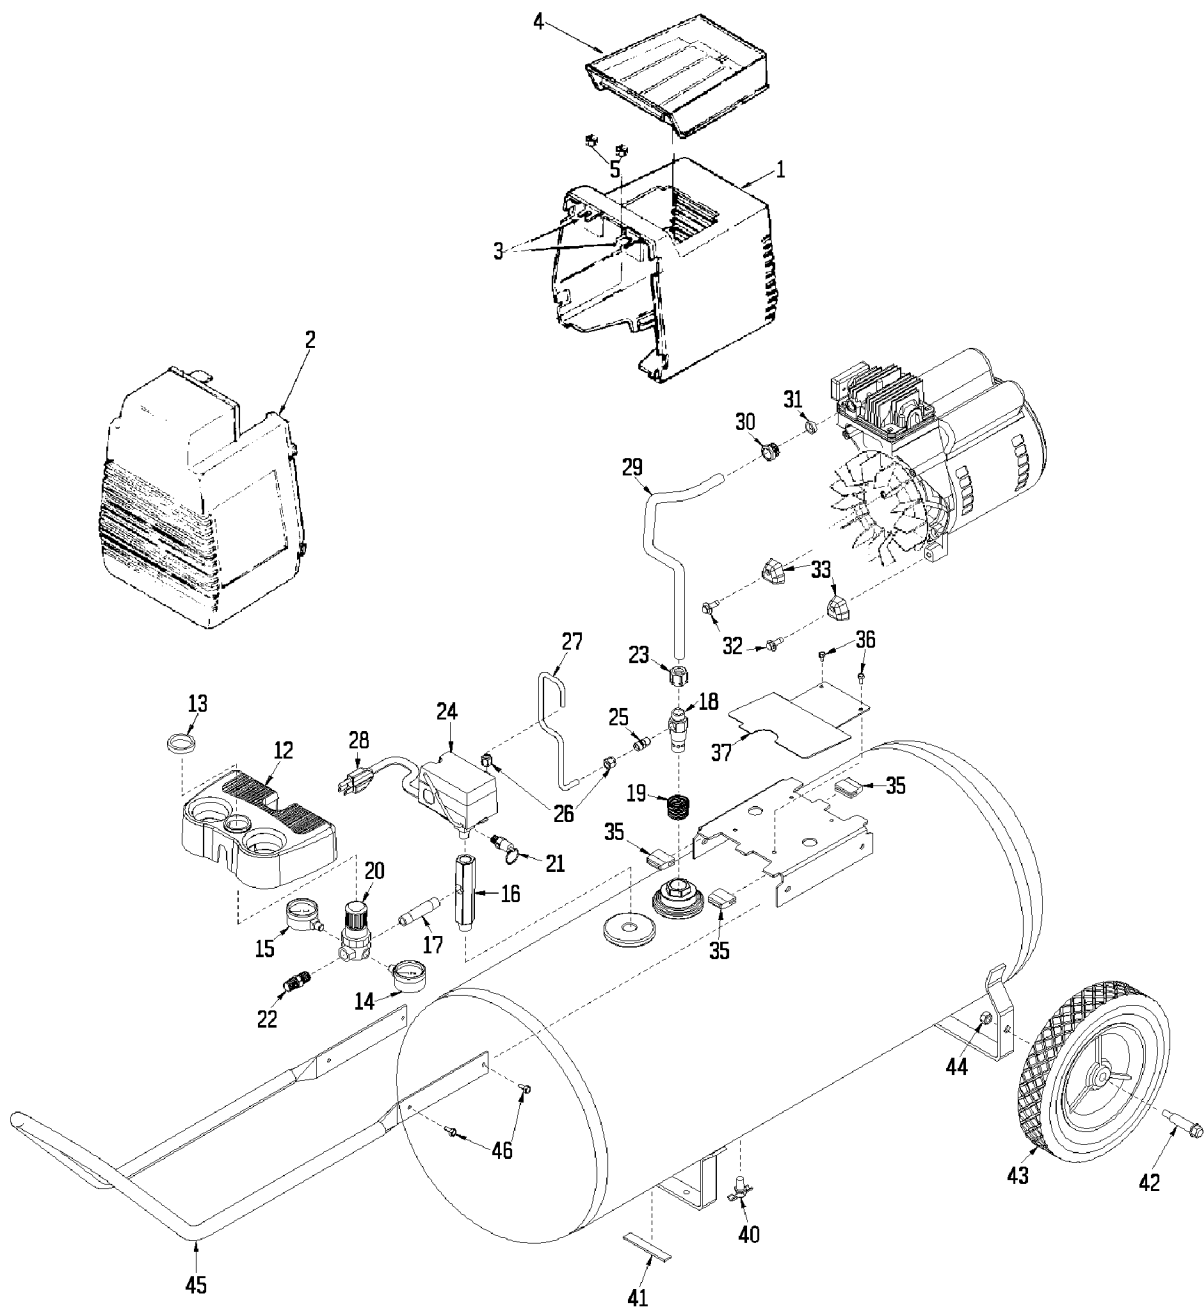

KEY NO.	TORQUE
55	7 to 10 Ft. Lbs.
56	7 to 10 Ft. Lbs.
66	100 to 120 In. Lbs.
69	80 to 100 In. Lbs.
◆	42 to 48 In. Lbs.

Parts List for PAFC430 Type 0

Item Number	Part Number	Description	Qty Required
1	AC-0046	SHROUD REAR 3PT SING	1
2	AC-0078	SHROUD FRONT BLK	1
3	CAC-1121	BRACKET SHROUD	2
4	CAC-1080	TRAY TOOL	1
5	038738-00	NUT	1
12	000000-00	No Longer Available	1
13	CAC-61	RING PANEL MOUNTING	1
14	AC-0009-1	GAUGE RIGHT HAND	1
15	Z-AC-0010-1	GAUGE LEFT HAND	1
16	AC-0027-2	STANDPIPE BRASS MALE	1
17	SSP-480	NIPPLE 1/4-18 NPT X	1
18	A19711	VALVE CHECK 1/2NPT X	1
20	AC-0007	REGULATOR 4PORT P1P2	1
21	97503734	VALVE SAFETY 150 .12	1
22	D26889	ADAPTER .25 NPT X .2	1
23	SSP-7813	ASSY NUT SLEEVE 3/8	1
24	5140112-18	PRESSURE SWITCH	1
25	SS-8553	CONNECTOR BODY	1
26	SSP-7811	ASSY NUT SLEEVE 1/4	2
27	AC-0160	TUBE PRES REL .250OD	1
28	SUDL-413-2	ASSY CORD POWER ST	1
29	AC-0125	TUBE OUTLET .375OD A	1
30	SSP-7821-1	NUT .563-18 UNF HEX	3
31	CAC-1120	SLEEVE SILICONE	1
32	91895680	SCREW .250-20X.750 H	2
33	ACG-18	CUP SADDLE MOUNT	2
35	ACG-19	ISOLATOR 3 POINT MOU	3