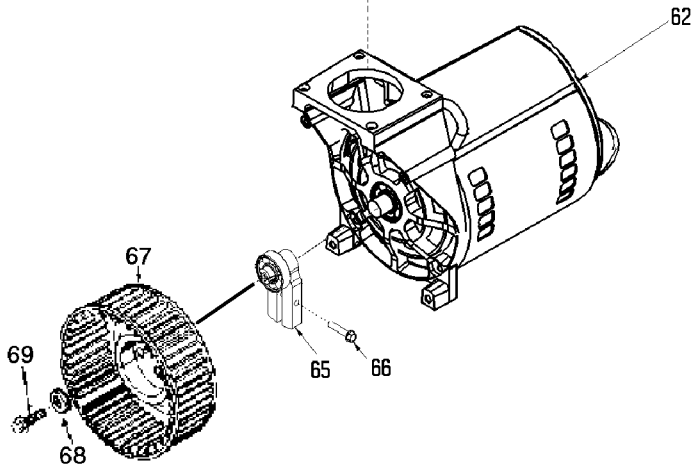

Assemble connecting rod so that the outside of rod is flush with outside of bearing.

Position Locating Marks Towards Motor

KEY NO.	TORQUE
55	7 to 10 Ft. Lbs.
56	7 to 10 Ft. Lbs.
66	100 to 120 In. Lbs.
69	80 to 100 In. Lbs.
◆	42 to 48 In. Lbs.

KEY NO.	TORQUE
5	50 to 60 In. Lbs
30	100 to 120 In. Lbs.
36	60 to 75 In. Lbs.

## Parts List for PAF3530 Type 2

Item Number	Part Number	Description	Qty Required
1	000000-00	No Longer Available	1
2	000000-00	No Longer Available	1
3	CAC-1121	BRACKET SHROUD	2
4	CAC-1080	TRAY TOOL	1
5	038738-00	NUT	2
12	000000-00	No Longer Available	1
13	CAC-61	RING PANEL MOUNTING	1
14	AC-0009-1	GAUGE RIGHT HAND	1
15	Z-AC-0010-1	GAUGE LEFT HAND	1
16	AC-0027-2	STANDPIPE BRASS MALE	1
17	SSP-480	NIPPLE 1/4-18 NPT X	1
18	A19711	VALVE CHECK 1/2NPT X	1
20	AC-0007	REGULATOR 4PORT P1P2	1
21	97503734	VALVE SAFETY 150 .12	1
22	D26889	ADAPTER .25 NPT X .2	1
23	SSP-7813	ASSY NUT SLEEVE 3/8	1
24	5140112-18	PRESSURE SWITCH	1
25	SS-8553	CONNECTOR BODY	1
26	SSP-7811	ASSY NUT SLEEVE 1/4	2
27	AC-0160	TUBE PRES REL .250OD	1
28	SUDL-413-2	ASSY CORD POWER ST	1
29	AC-0125	TUBE OUTLET .375OD A	1
30	SSP-7821-1	NUT .563-18 UNF HEX	3
31	SSG-3105	ORING 306/296ID 073/	1
32	91895680	SCREW .250-20X.750 H	2
33	ACG-18	CUP SADDLE MOUNT	2
35	ACG-19	ISOLATOR 3 POINT MOU	3