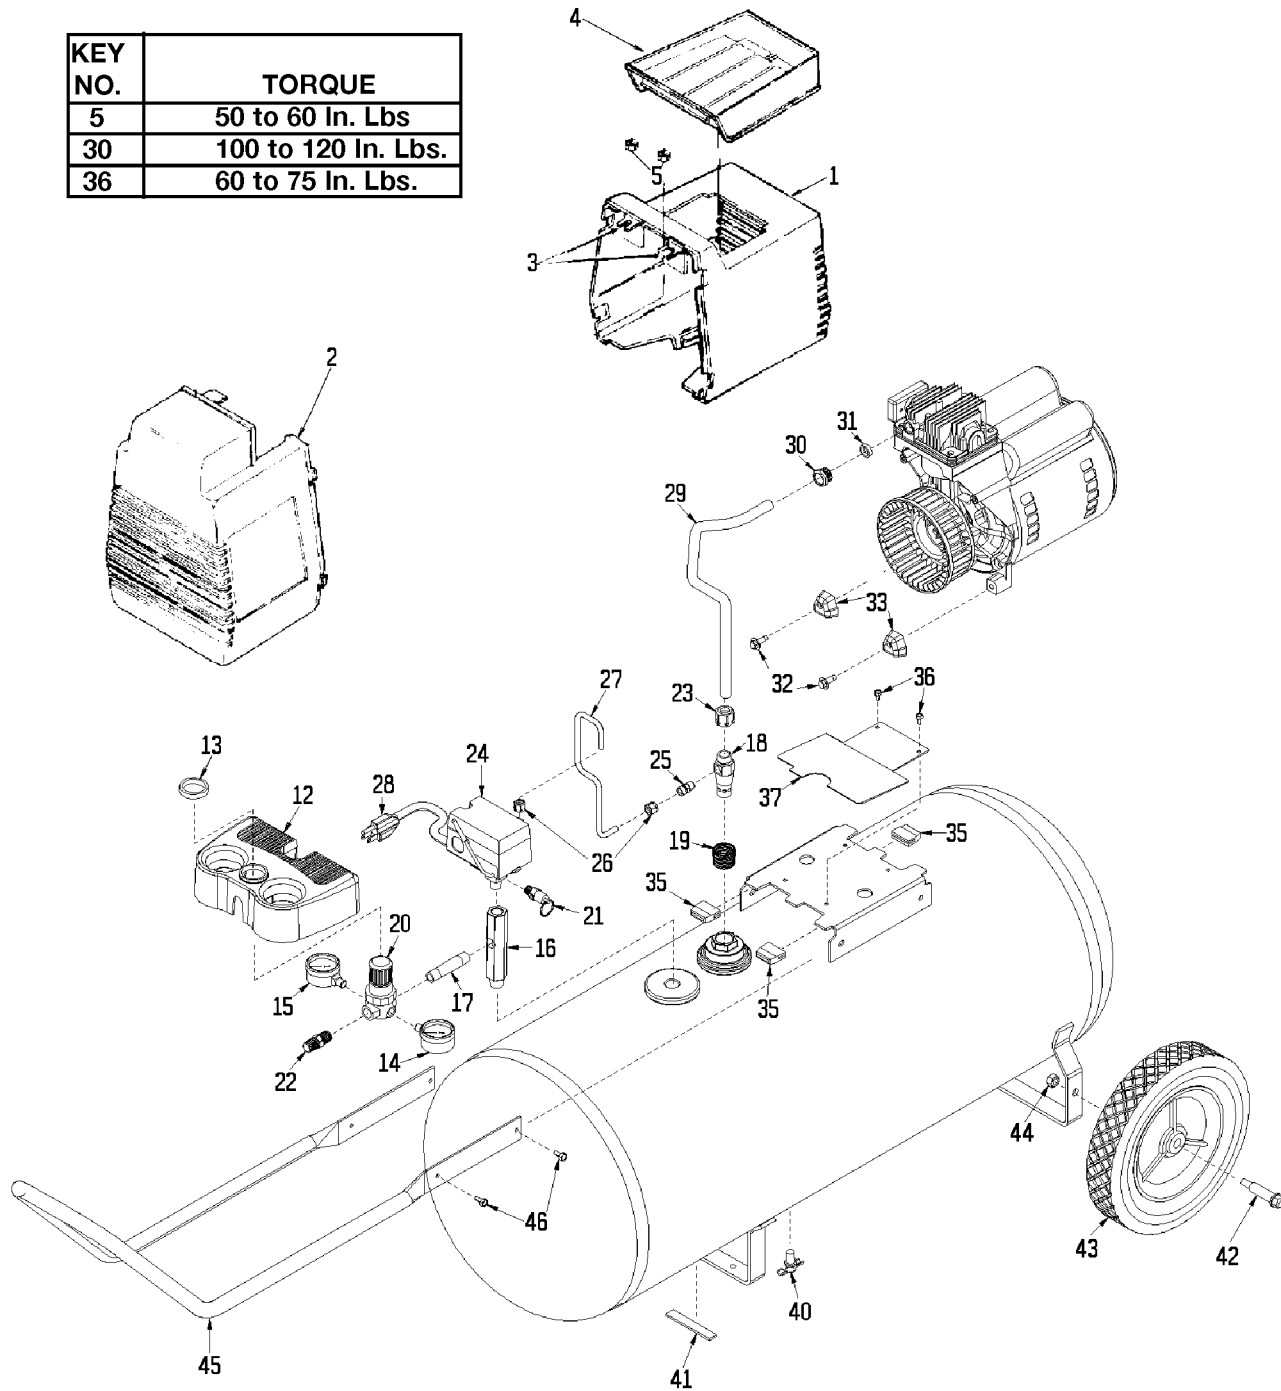

Assemble connecting rod so that the outside of rod is flush with outside of bearing.

Position Locating Marks Towards Motor

KEY NO.	TORQUE
55	7 to 10 Ft. Lbs.
56	7 to 10 Ft. Lbs.
66	100 to 120 In. Lbs.
69	80 to 100 In. Lbs.
◆	42 to 48 In. Lbs.

KEY NO.	TORQUE
5	50 to 60 In. Lbs
30	100 to 120 In. Lbs.
36	60 to 75 In. Lbs.

## Parts List for PAF3530 Type 2

Item Number	Part Number	Description	Qty Required
1	000000-00	No Longer Available	1
2	000000-00	No Longer Available	1
3	CAC-1121	BRACKET SHROUD	2
4	CAC-1080	TRAY TOOL	1
5	038738-00	NUT	2
12	000000-00	No Longer Available	1
13	CAC-61	RING PANEL MOUNTING	1
14	AC-0009-1	GAUGE RIGHT HAND	1
15	Z-AC-0010-1	GAUGE LEFT HAND	1
16	AC-0027-2	STANDPIPE BRASS MALE	1
17	SSP-480	NIPPLE 1/4-18 NPT X	1
18	A19711	VALVE CHECK 1/2NPT X	1
20	AC-0007	REGULATOR 4PORT P1P2	1
21	97503734	VALVE SAFETY 150 .12	1
22	D26889	ADAPTER .25 NPT X .2	1
23	SSP-7813	ASSY NUT SLEEVE 3/8	1
24	5140112-18	PRESSURE SWITCH	1
25	SS-8553	CONNECTOR BODY	1
26	SSP-7811	ASSY NUT SLEEVE 1/4	2
27	AC-0160	TUBE PRES REL .250OD	1
28	SUDL-413-2	ASSY CORD POWER ST	1
29	AC-0125	TUBE OUTLET .375OD A	1
30	SSP-7821-1	NUT .563-18 UNF HEX	3
31	SSG-3105	ORING 306/296ID 073/	1
32	91895680	SCREW .250-20X.750 H	2
33	ACG-18	CUP SADDLE MOUNT	2
35	ACG-19	ISOLATOR 3 POINT MOU	3