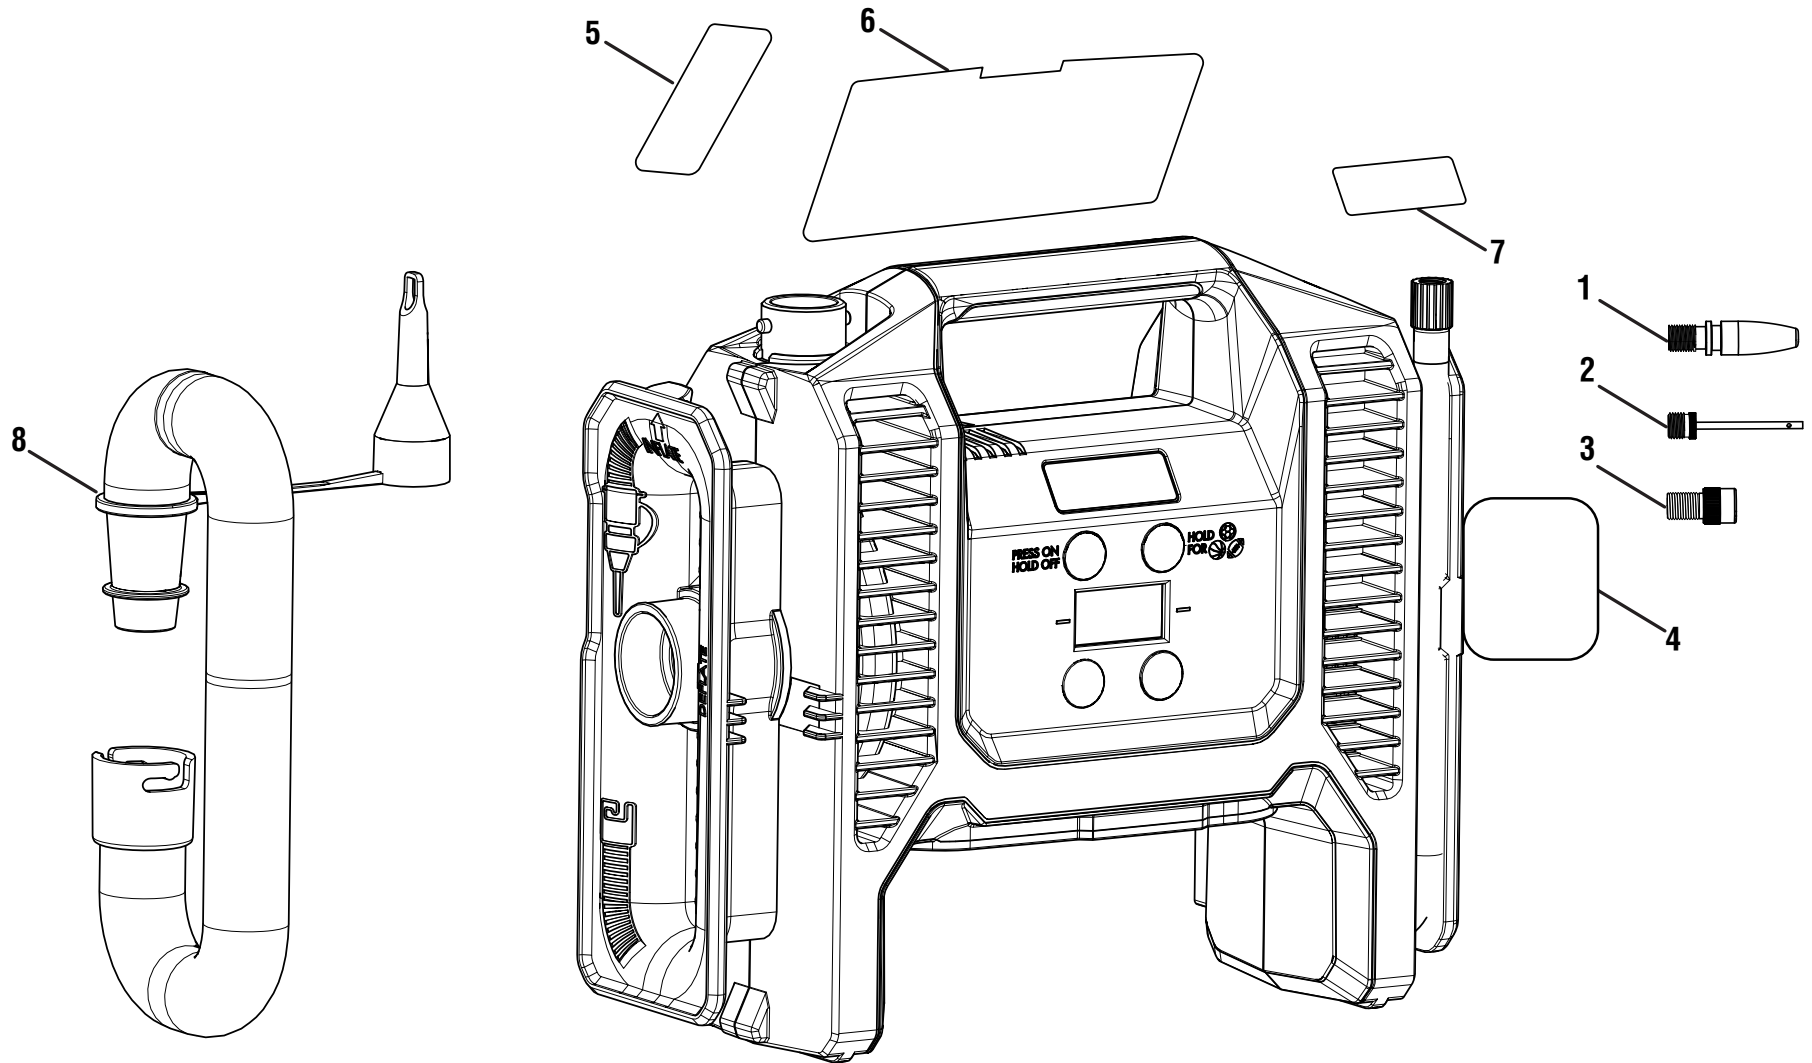

**RYOBI**  
**18 Volt Dual Function**  
**Inflator/Deflator**  
**Model No.P747**  
**Repair Sheet**

**ONE WORLD TECHNOLOGIES, INC.**  
P.O. Box 1288, Anderson, SC 29625 • Phone 1-800-525-2579  
[www.ryobitools.com](http://www.ryobitools.com)

RYOBI 18 VOLT DUAL FUNCTION INFLATOR/DEFLATOR – MODEL NUMBER P747

## RYOBI 18 VOLT DUAL FUNCTION INFLATOR/DEFLATOR – MODEL NUMBER P747

The model number will be found on a label attached to the motor housing. Always mention the model number in all correspondence regarding your **18 VOLT DUAL FUNCTION INFLATOR/DEFLATOR** or when ordering parts.

### PARTS LIST

KEY NO.	PART NUMBER	DESCRIPTION	QTY
1	079042004035	Tapered Adapter .....	1
2	079042001044	Ball Needle.....	1
3	079077080026	Presta Valve Adapter .....	1
4	079077080907	Hose Wrap (Hot Surface Warning).....	1
5	079077080905	Instructions Label .....	1
6	079077080904	Data Label.....	1
7	079077080901	Logo Label.....	1
8	079077080701	Hose Assembly .....	1