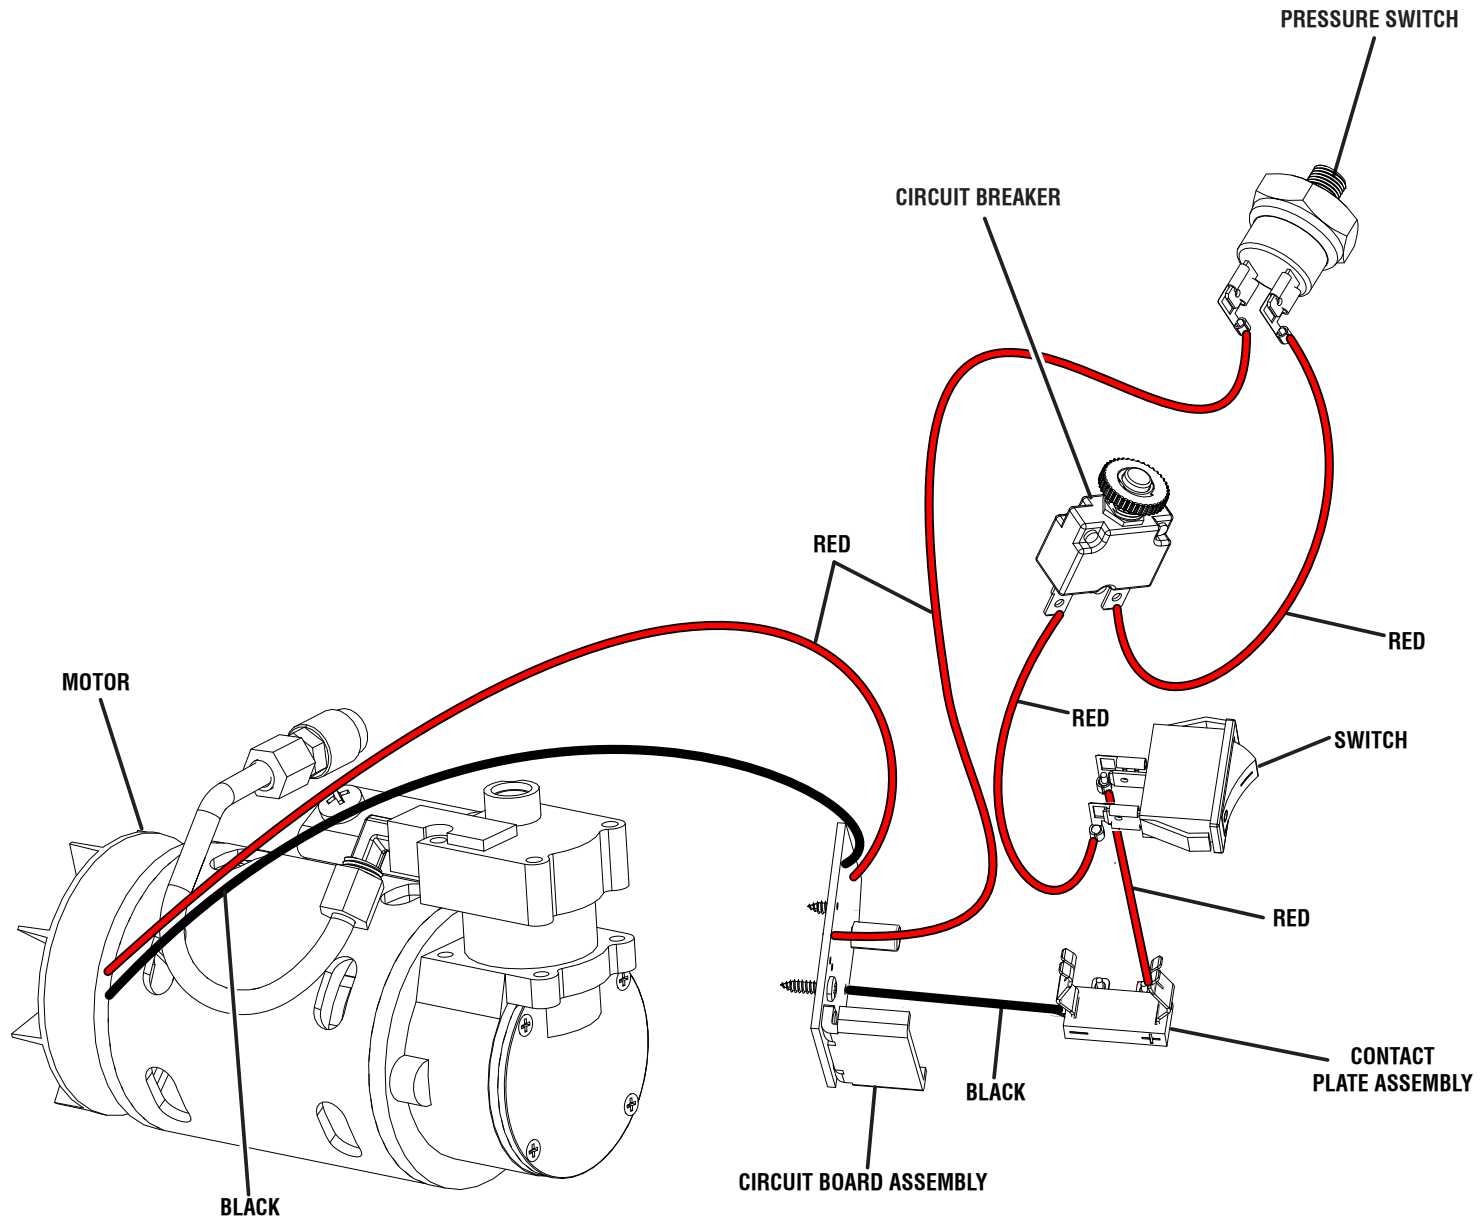

RYOBI 1 GALLON 18 VOLT AIR COMPRESSOR – MODEL NO. P739

The model number will be found on a label attached to the motor housing. Always mention the model number in all correspondence regarding your **AIR COMPRESSOR** or when ordering replacement parts.

PARTS LIST – FIGURE A

KEY NO.	PART NUMBER	DESCRIPTION	QTY	KEY NO.	PART NUMBER	DESCRIPTION	QTY
1	NA	Motor & Pump Assembly	1	26	079077062087	Shroud (Front, Inc. Key No. 27).....	1
2	079077062095	Screw (M6 x 20 mm)	2	27	079077062912	Switch Label.....	1
3	079077062703	Control Panel Assembly (Inc. Key No. 7)	1	28	079077062048	Hose	1
4	079077062026	Screw (M6 x 16 mm).....	4	29	079077062905	Data Label / Warning Icons Label.....	1
5	079077062027	Screw (M3 x 12 mm).....	4	30	079077062707	Wire Assembly	1
6	079077062908	Regulator Knob Label	1	31	079077062076	Battery Foot.....	1
7	079077062904	Outlet Panel Label.....	1	32	079077062706	Battery Terminal	1
8	079077062704	Regulator Assembly (Inc. Key Nos. 6-7, 9-13 & 28)	1	33	079077062079	Control Board.....	1
9	079077062028	Regulator Knob	1	34	079077062080	Screw (M4 x 10 mm).....	2
10	079077062041	Tank Pressure Gauge (1.5 in., 210 PSI).....	1	35	079077062081	Shroud (Back, Inc. Key Nos. 29 & 36-37)	1
11	079077062042	Outlet Pressure Gauge (1.5 in., 210 PSI).....	1	36	079077062906	Warning Label	1
12	079077062044	Coupler (1/4 in.)	1	37	079077062902	Injection Gate Label	1
13	079077062045	Safety Valve.....	1	38	079077062082	Screw (M6 x 25 mm)	1
14	079077062705	Tank Assembly (Inc. Key Nos. 15-17, 21 & 42-46)	1	39	079077062083	Hex Nut (M6)	1
15	079027018911	Drain Valve Label.....	1	40	079077062084	Screw (M4 x 0.7 mm).....	4
16	079077062903	Cordless Label	1	41	079077062086	Shroud w/Circuit Breaker (Middle, Inc. Key No. 47)	1
17	079077062901	Logo Label	1	42	079077062073	Compression Spring	1
18	079077062063	Clip	2	43	079077062074	Rubber Plug.....	1
19	079077062064	Terminal	2	44	079077062075	Check Valve (Pressure Relief Valve).....	1
20	079077062065	Switch.....	1	45	079077062071	Drain Valve.....	1
21	079077062066	Elbow.....	1	46	079077062072	Pressure Switch (90-120 PSI).....	1
22	079077062067	Screw (M6 x 10 mm).....	4	47	079077062909	Battery Insert Label.....	1
23	079077062068	Rubber Feet.....	3	Not Shown:			
24	079077062069	Washer.....	3		995000472	Operator's Manual (079077062918)	
25	079077062070	Screw (M4 x 16 mm).....	9		3-28-19		
					(Rev:03)		

RYOBI 1 GALLON 18 VOLT AIR COMPRESSOR – MODEL NO. P739

WIRING DIAGRAM