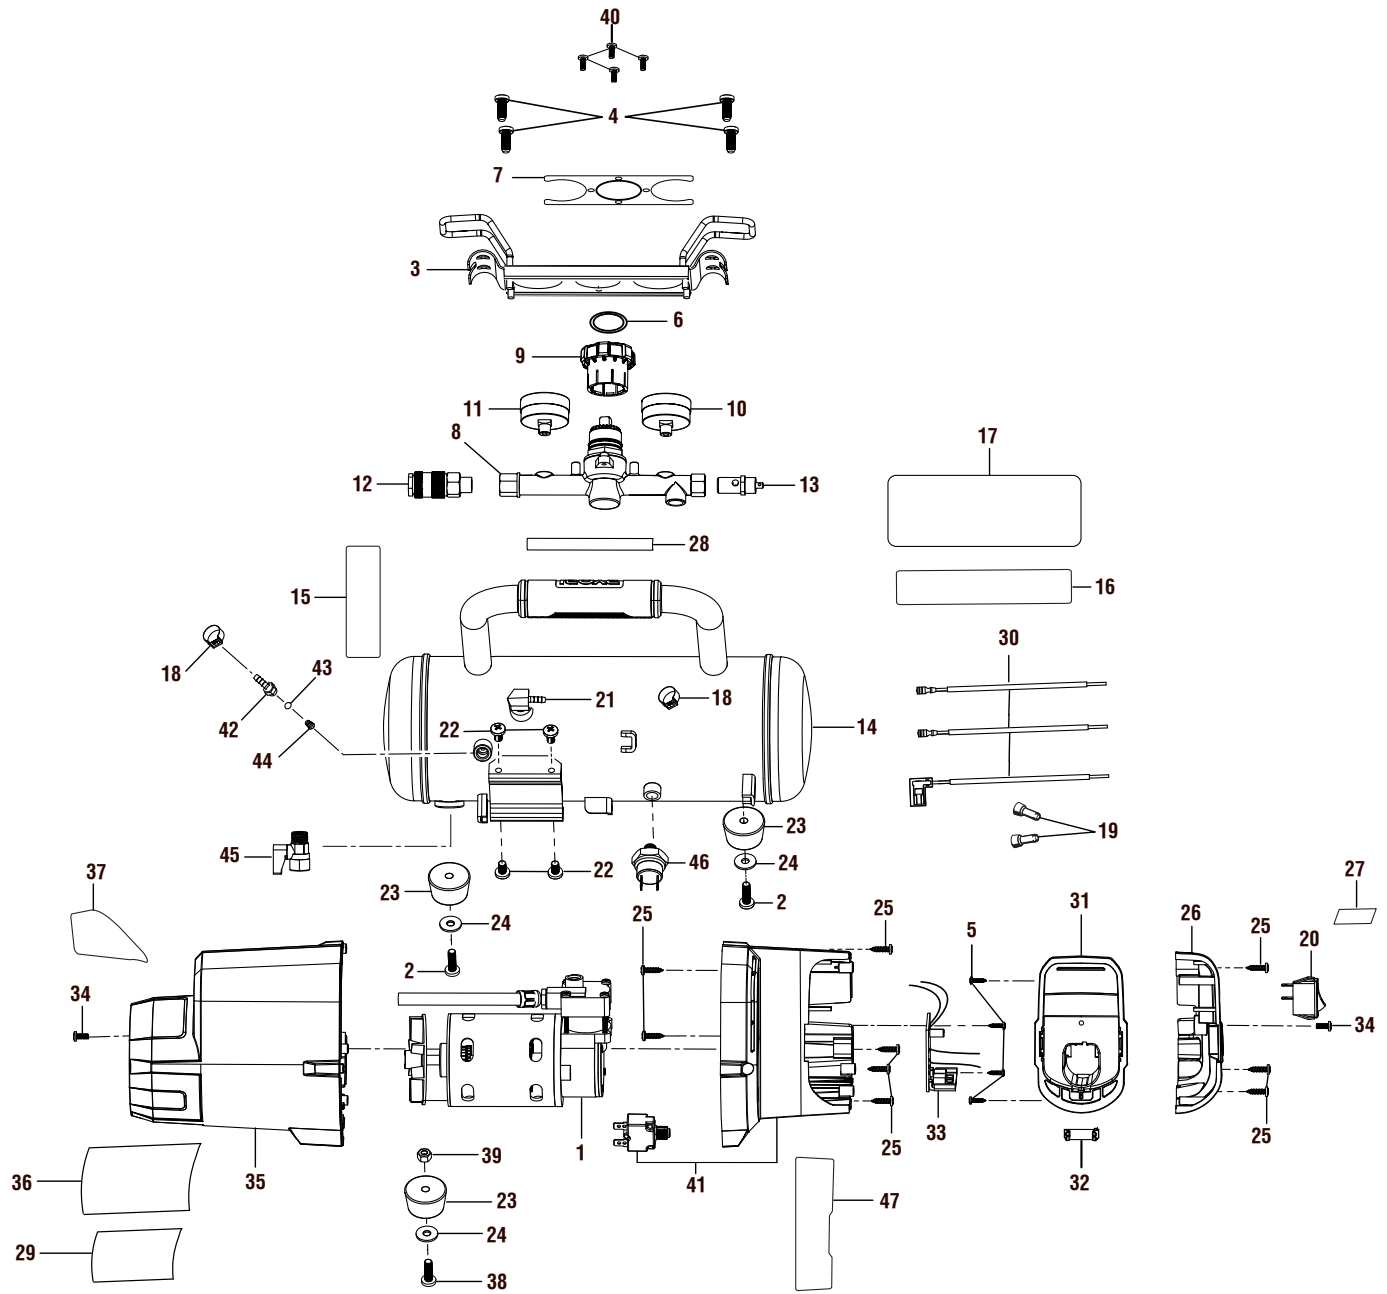

RYOBI 1 GALLON 18 VOLT AIR COMPRESSOR – MODEL NO. P739

FIGURE A

RYOBI 1 GALLON 18 VOLT AIR COMPRESSOR – MODEL NO. P739

The model number will be found on a label attached to the motor housing. Always mention the model number in all correspondence regarding your **AIR COMPRESSOR** or when ordering replacement parts.

PARTS LIST – FIGURE A

KEY NO.	PART NUMBER	DESCRIPTION	QTY	KEY NO.	PART NUMBER	DESCRIPTION	QTY
1	NA	Motor & Pump Assembly	1	26	079077062087	Shroud (Front, Inc. Key No. 27).....	1
2	079077062095	Screw (M6 x 20 mm)	2	27	079077062912	Switch Label.....	1
3	079077062703	Control Panel Assembly (Inc. Key No. 7)	1	28	079077062048	Hose	1
4	079077062026	Screw (M6 x 16 mm).....	4	29	079077062905	Data Label / Warning Icons Label.....	1
5	079077062027	Screw (M3 x 12 mm).....	4	30	079077062707	Wire Assembly	1
6	079077062908	Regulator Knob Label	1	31	079077062076	Battery Foot.....	1
7	079077062904	Outlet Panel Label.....	1	32	079077062706	Battery Terminal	1
8	079077062704	Regulator Assembly (Inc. Key Nos. 6-7, 9-13 & 28)	1	33	079077062079	Control Board.....	1
9	079077062028	Regulator Knob	1	34	079077062080	Screw (M4 x 10 mm).....	2
10	079077062041	Tank Pressure Gauge (1.5 in., 210 PSI).....	1	35	079077062081	Shroud (Back, Inc. Key Nos. 29 & 36-37)	1
11	079077062042	Outlet Pressure Gauge (1.5 in., 210 PSI).....	1	36	079077062906	Warning Label	1
12	079077062044	Coupler (1/4 in.)	1	37	079077062902	Injection Gate Label	1
13	079077062045	Safety Valve.....	1	38	079077062082	Screw (M6 x 25 mm)	1
14	079077062705	Tank Assembly (Inc. Key Nos. 15-17, 21 & 42-46)	1	39	079077062083	Hex Nut (M6)	1
15	079027018911	Drain Valve Label.....	1	40	079077062084	Screw (M4 x 0.7 mm).....	4
16	079077062903	Cordless Label	1	41	079077062086	Shroud w/Circuit Breaker (Middle, Inc. Key No. 47)	1
17	079077062901	Logo Label	1	42	079077062073	Compression Spring	1
18	079077062063	Clip	2	43	079077062074	Rubber Plug.....	1
19	079077062064	Terminal	2	44	079077062075	Check Valve (Pressure Relief Valve).....	1
20	079077062065	Switch.....	1	45	079077062071	Drain Valve.....	1
21	079077062066	Elbow.....	1	46	079077062072	Pressure Switch (90-120 PSI).....	1
22	079077062067	Screw (M6 x 10 mm).....	4	47	079077062909	Battery Insert Label.....	1
23	079077062068	Rubber Feet.....	3	Not Shown:			
24	079077062069	Washer.....	3		995000472	Operator's Manual (079077062918)	
25	079077062070	Screw (M4 x 16 mm).....	9		3-28-19		
					(Rev:03)