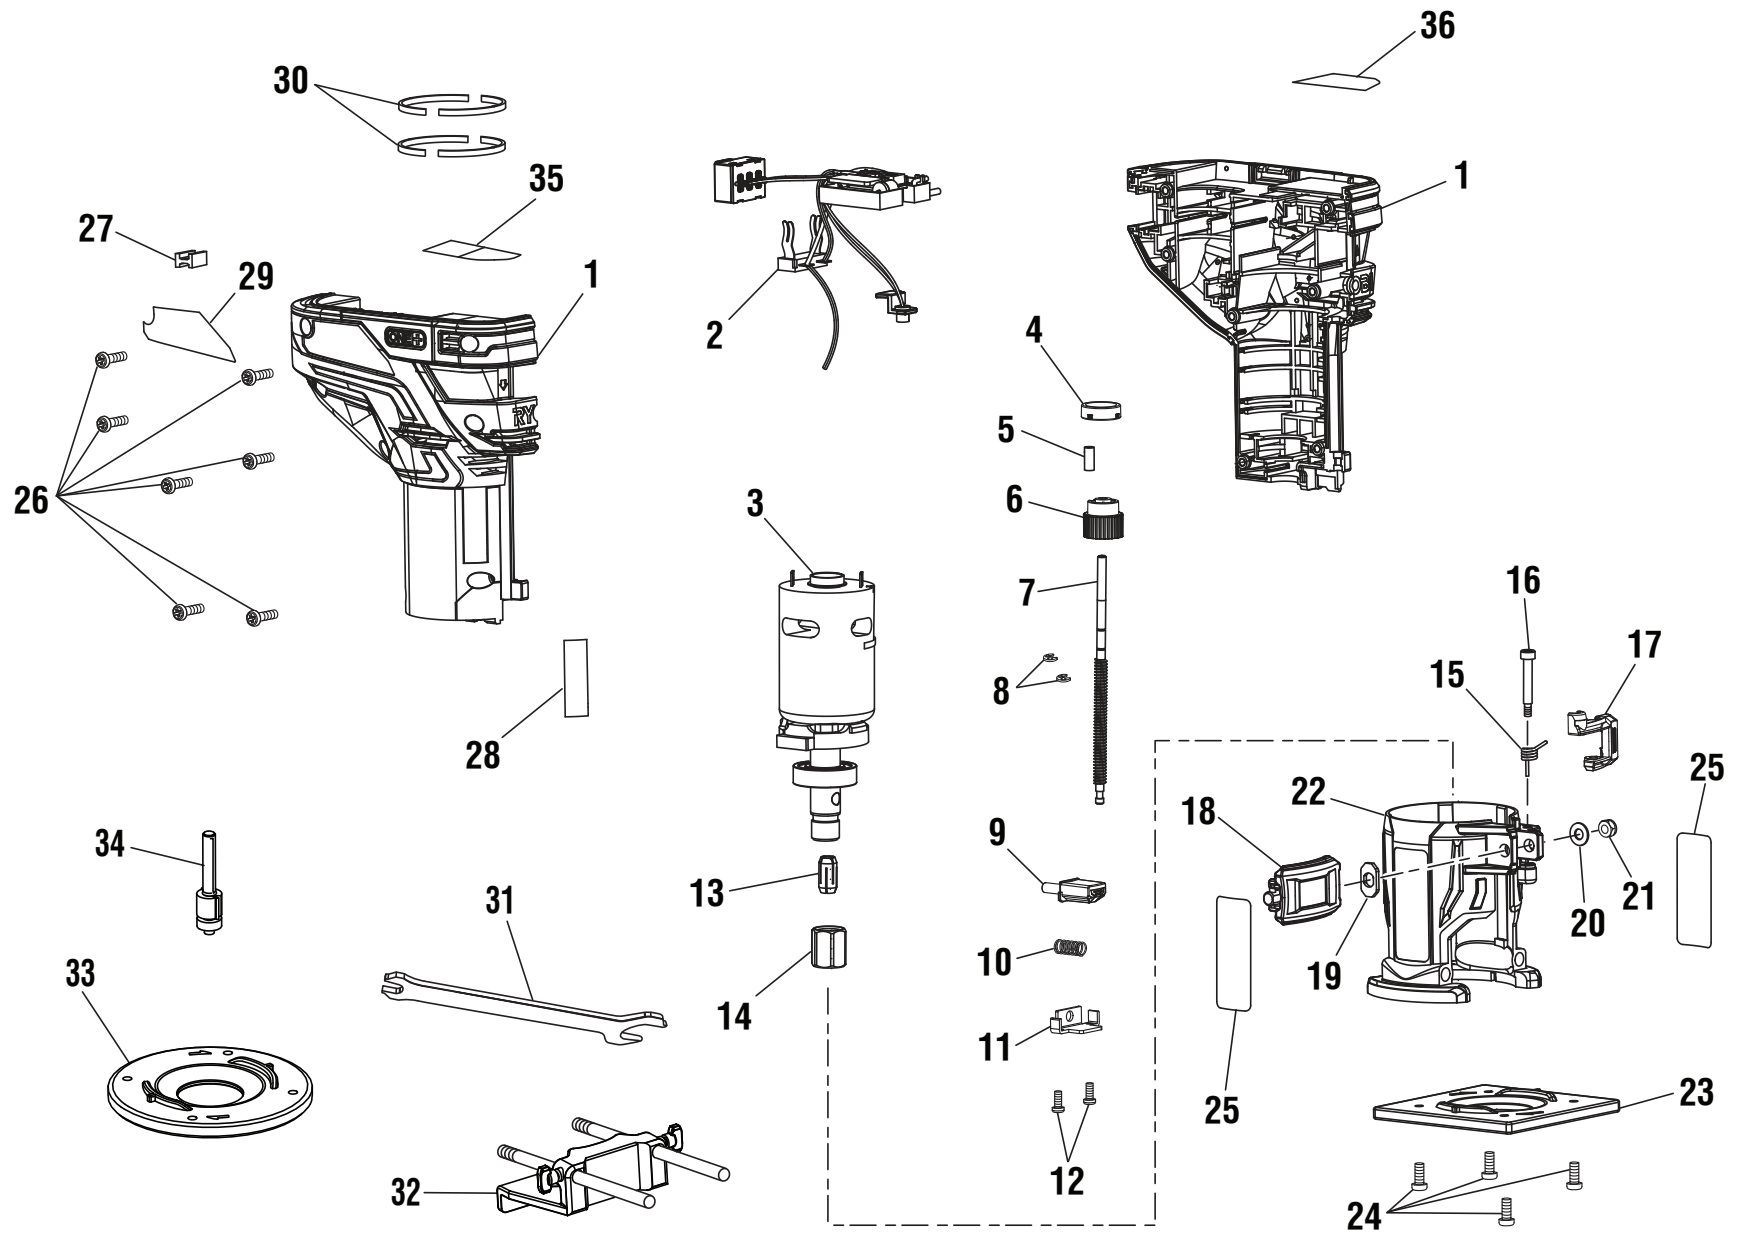

www.ryobitools.com

RYOBI 18 VOLT, PALM ROUTER – MODEL NUMBER P601

RYOBI 18 VOLT, PALM ROUTER – MODEL NUMBER P601

The model number will be found on a label attached to the motor housing. Always mention the model number in all correspondence regarding your **18 Volt, Palm Router** or when ordering parts.

PARTS LIST

KEY NO.	PART NUMBER	DESCRIPTION	QTY	KEY NO.	PART NUMBER	DESCRIPTION	QTY
1	204414001	Motor Housing Assembly (Inc. Key Nos. 25 and 28-29).....	1	21	670974003	Lock Nut (M5).....	1
2	206595001	Switch and Circuit Board Assembly.....	1	22	204415001	Removable Base Assembly (Inc. Key No. 25).....	1
3	206594001	Motor and Output Shaft Assembly	1	23	519234001	Subbase (Square).....	1
4	340028001	Zero Reset Ring	1	24	6621202	Screw (M4 x 12 mm, Pan Hd.)	4
5	570334001	Rubber Plug	1	25	940304497	Logo Label	2
6	519238002	Micro Depth Adjustment Knob.....	1	26	660208005	Screw (M4 x 16 mm, Pan Hd.)	7
7	622048002	Height Adjustment Rod	1	27	531979001	LED Plug	1
8	671826001	E-Ring	2	28	941001386	Depth Scale Label	1
9	312705001	Spindle Lock Button.....	1	29	941121770	Data Label	1
10	692272002	Compression Spring (Detent).....	1	30	560055013	Foam Rubber	4
11	637722001	Cover Plate.....	1	31	690604002	Wrench	1
12	660203027	Screw (M3 x 8 mm, Pan Hd. S.T.)	2	32	204358001	Optional Edge Guide Assembly	1
13	690045003	Collet (1/4 in.)	1	33	519233001	Optional Subbase (Round).....	1
14	690043002	Collet Nut	1	34	671277002	Optional Flush Cutting Bit w/Bearing.....	1
15	692271001	Torsion Spring	1	35	941120275	Warning Label (English).....	1
16	621061004	Shaft Lock Pin	1	36	941120276	Warning Label (Sp. and Fr.).....	1
17	613135001	Motor Release Lever	1	Not Shown:			
18	204416001	Quick Release Lever and Latch Assembly.....	1	991000958	Operator's Manual (961152644)		
19	634001006	Plate	1	7-6-17			
20	670060001	Washer (OD10 x ID5.1 x 1t).....	1	(Rev:02)			

RYOBI 18 VOLT, PALM ROUTER – MODEL NUMBER P601

WIRING DIAGRAM