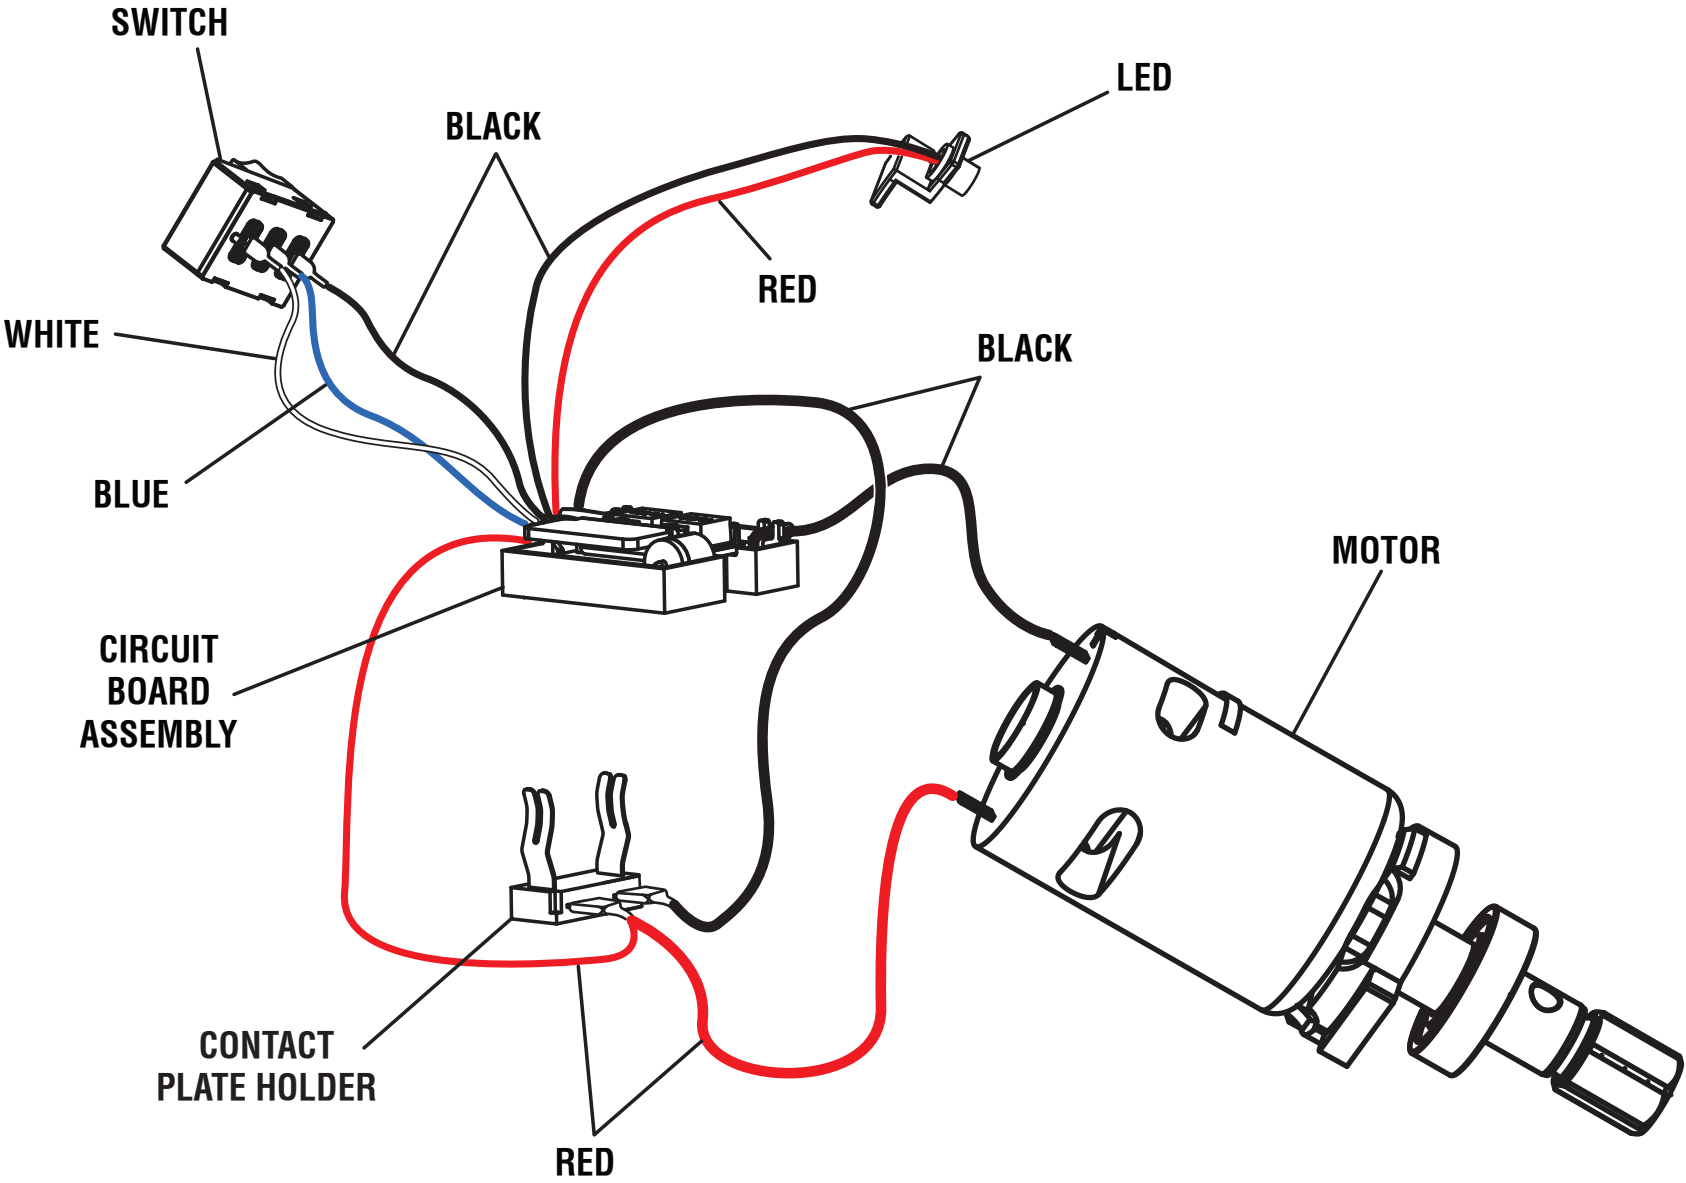

RYOBI 18 VOLT, PALM ROUTER – MODEL NUMBER P601

The model number will be found on a label attached to the motor housing. Always mention the model number in all correspondence regarding your **18 Volt, Palm Router** or when ordering parts.

PARTS LIST

KEY NO.	PART NUMBER	DESCRIPTION	QTY	KEY NO.	PART NUMBER	DESCRIPTION	QTY
1	204414001	Motor Housing Assembly (Inc. Key Nos. 25 and 28-29).....	1	21	670974003	Lock Nut (M5).....	1
2	206595001	Switch and Circuit Board Assembly.....	1	22	204415001	Removable Base Assembly (Inc. Key No. 25).....	1
3	206594001	Motor and Output Shaft Assembly	1	23	519234001	Subbase (Square).....	1
4	340028001	Zero Reset Ring	1	24	6621202	Screw (M4 x 12 mm, Pan Hd.)	4
5	570334001	Rubber Plug	1	25	940304497	Logo Label	2
6	519238002	Micro Depth Adjustment Knob.....	1	26	660208005	Screw (M4 x 16 mm, Pan Hd.)	7
7	622048002	Height Adjustment Rod	1	27	531979001	LED Plug	1
8	671826001	E-Ring	2	28	941001386	Depth Scale Label	1
9	312705001	Spindle Lock Button.....	1	29	941121770	Data Label	1
10	692272002	Compression Spring (Detent).....	1	30	560055013	Foam Rubber	4
11	637722001	Cover Plate.....	1	31	690604002	Wrench	1
12	660203027	Screw (M3 x 8 mm, Pan Hd. S.T.)	2	32	204358001	Optional Edge Guide Assembly	1
13	690045003	Collet (1/4 in.)	1	33	519233001	Optional Subbase (Round).....	1
14	690043002	Collet Nut	1	34	671277002	Optional Flush Cutting Bit w/Bearing.....	1
15	692271001	Torsion Spring	1	35	941120275	Warning Label (English).....	1
16	621061004	Shaft Lock Pin	1	36	941120276	Warning Label (Sp. and Fr.).....	1
17	613135001	Motor Release Lever	1	Not Shown:			
18	204416001	Quick Release Lever and Latch Assembly.....	1	991000958	Operator's Manual (961152644)		
19	634001006	Plate	1	7-6-17			
20	670060001	Washer (OD10 x ID5.1 x 1t).....	1	(Rev:02)			

RYOBI 18 VOLT, PALM ROUTER – MODEL NUMBER P601

WIRING DIAGRAM