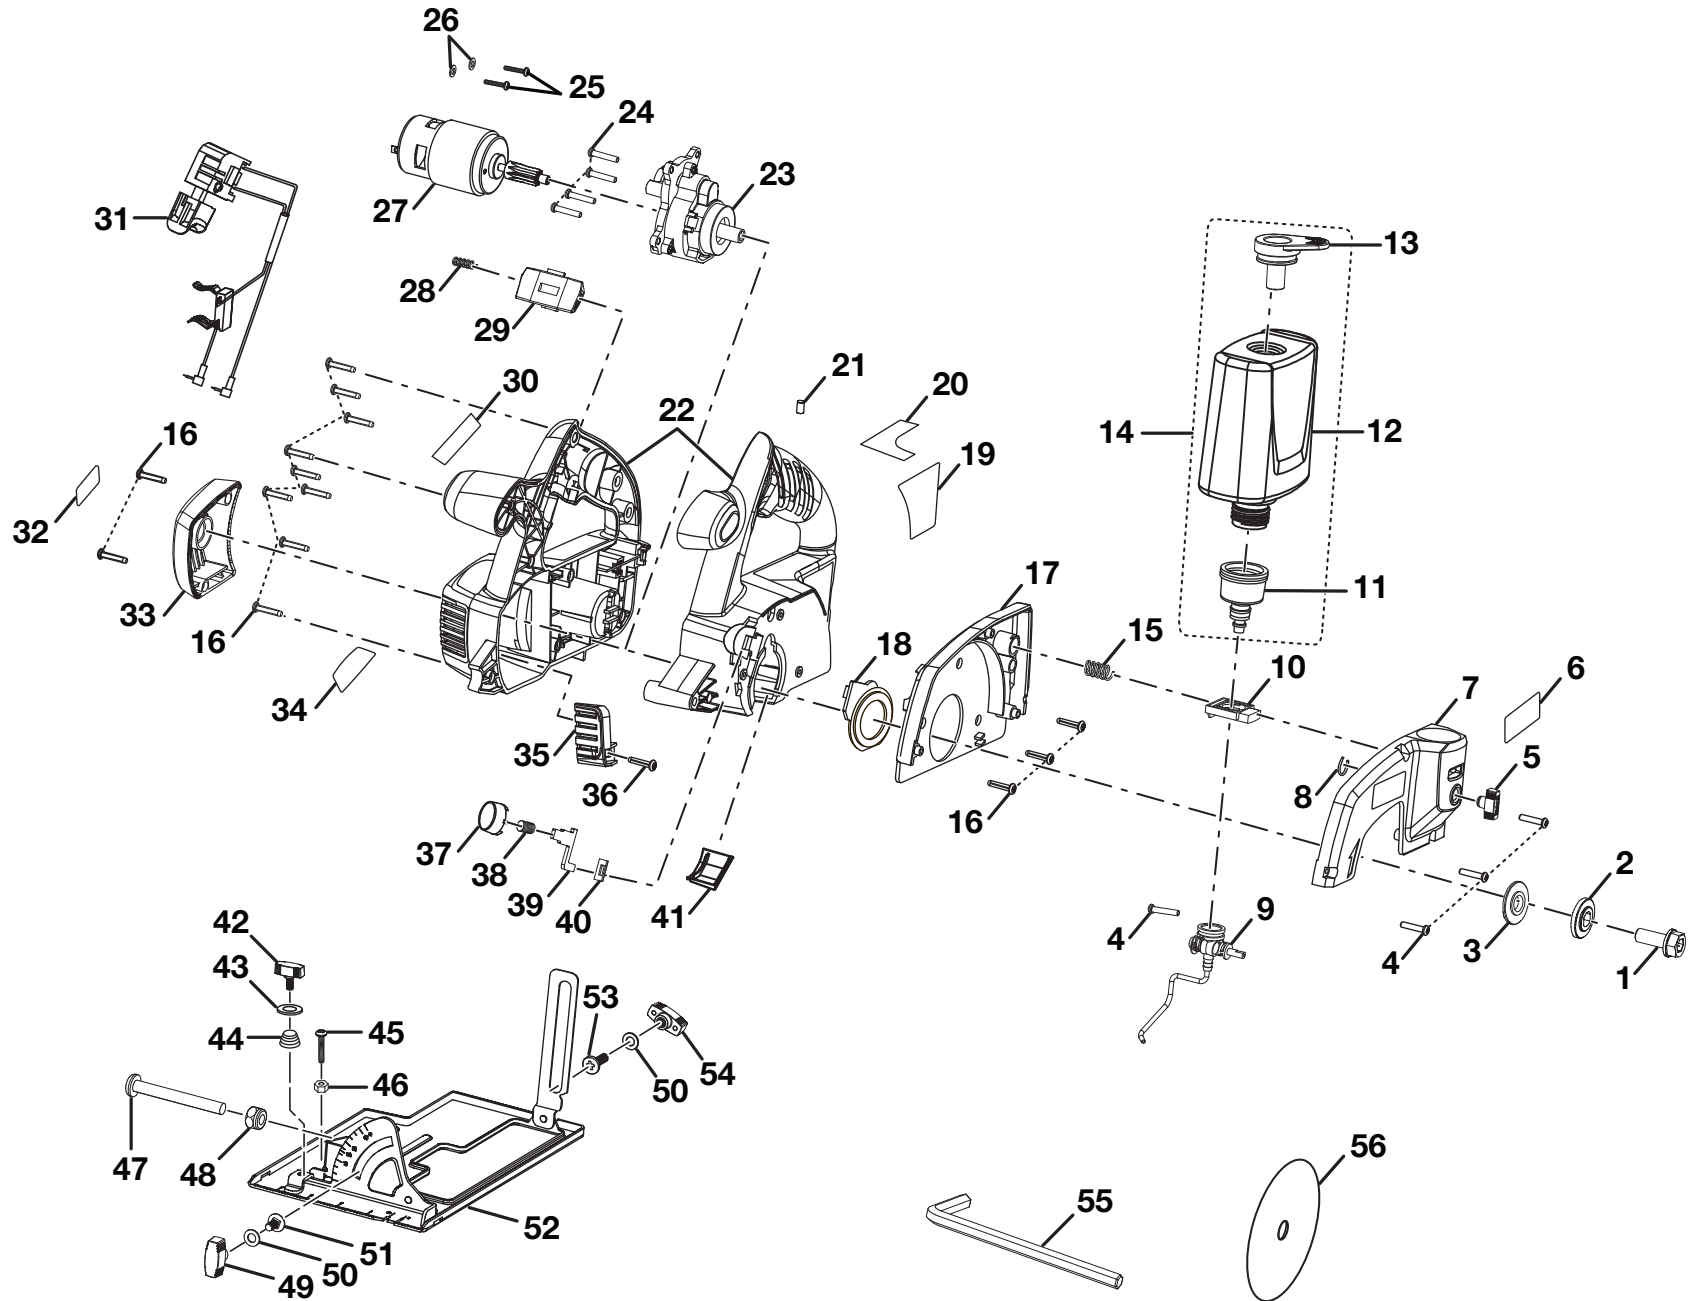

RYOBI 18 VOLT, 4 in. WET/DRY TILE SAW – MODEL NUMBER P580

RYOBI 18 VOLT, 4 in. WET/DRY TILE SAW – MODEL NUMBER P580

The model number will be found on a label attached to the motor housing. Always mention the model number in all correspondence regarding your **18 VOLT, 4 in. WET/DRY TILE SAW** or when ordering parts.