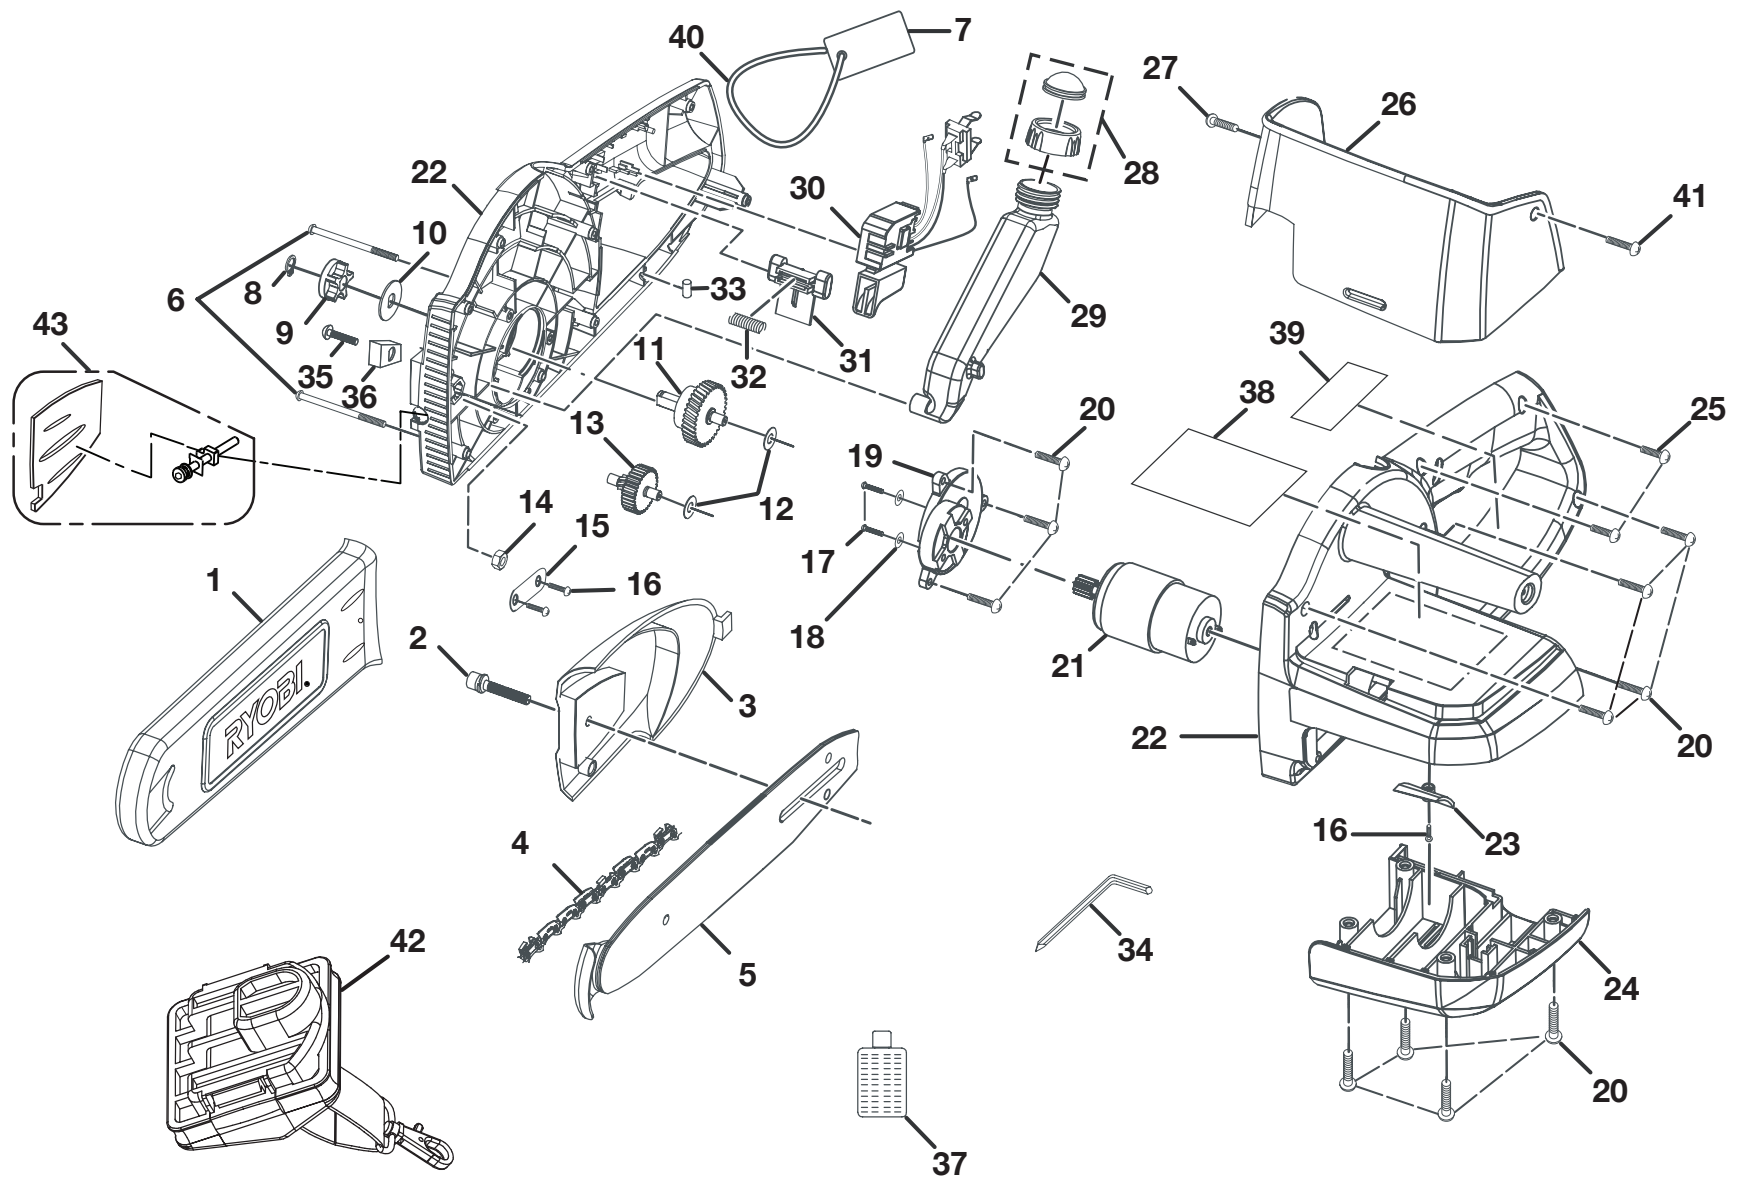

## RYOBI 18 VOLT CORDLESS CHAIN SAW – MODEL NO. P540/P540A/P540B

The model number will be found on a plate attached to the motor housing. Always mention the model number in all correspondence regarding your **RYOBI CORDLESS CHAIN SAW** or when ordering repair parts.