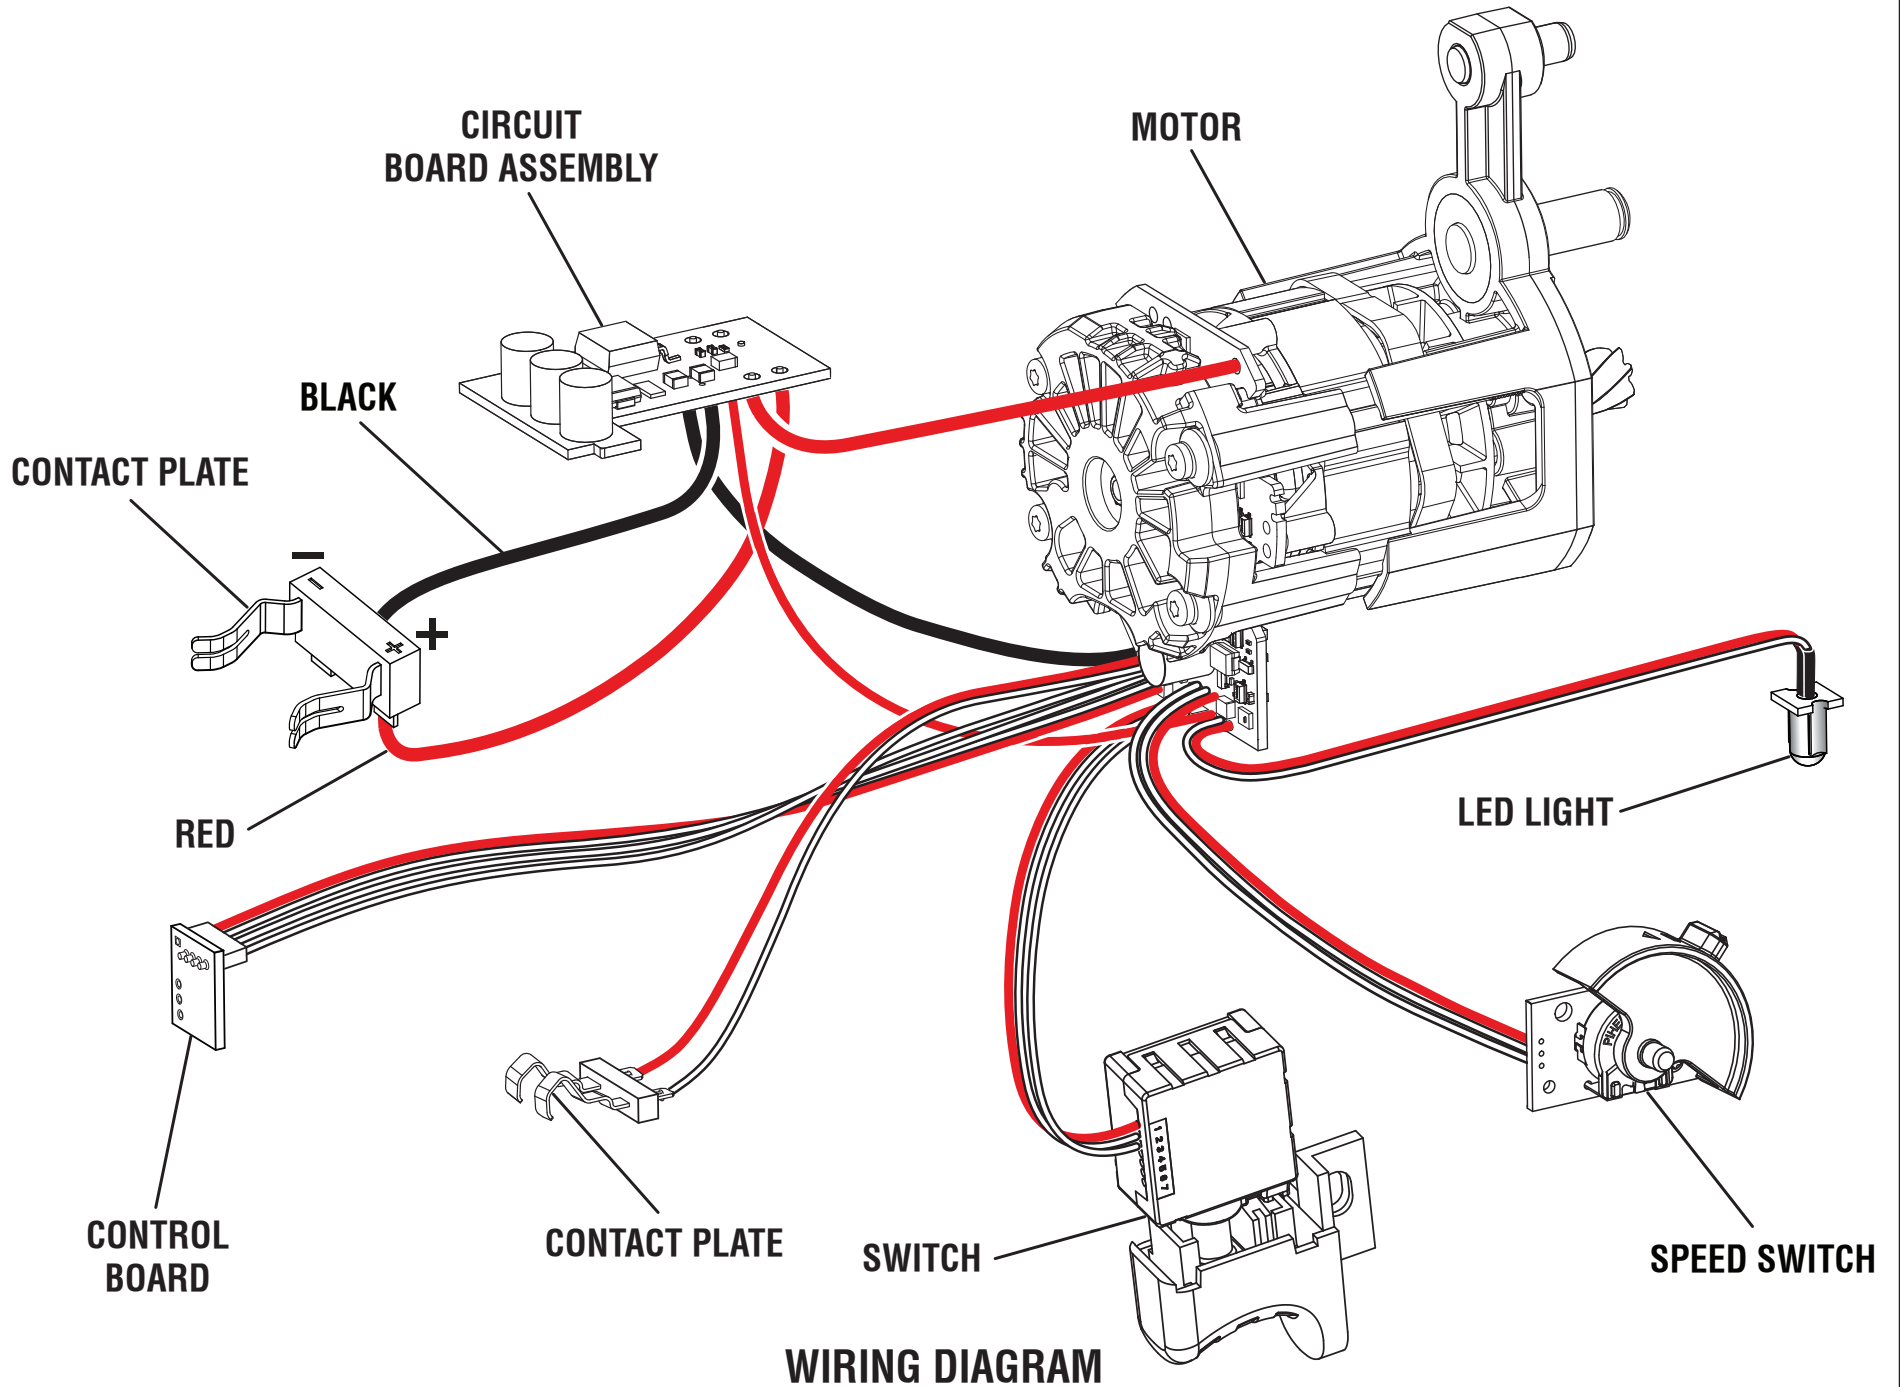

The model number will be found on a label attached to the motor housing. Always mention the model number in all correspondence regarding your **JIG SAW** or when ordering repair parts.

PARTS LIST

KEY NO.	PART NUMBER	DESCRIPTION	QTY
1	206796001	Housing Assembly (Inc. Key Nos. 2-5 and 32)	1
2	940114178	Logo Label	1
3	941003539	Orbital Label	1
4	941122064	Data Label	1
5	941120382	Warning Label	1
6	660031017	Screw (M3.5 x 16 mm, T-20 Pan Hd.)	14
7	206791001	Motor/Switch Assembly	1
8	637637001	Drive Plate	1
9	661902001	Screw w/Washer (M2 x 14 Torx)	1
10	613663001	Counterbalance	1
11	206792001	Gear Assembly	1
12	206793001	Drive Bushing Assembly	1
13	312418002	Guide Roller Assembly	1
14	673814001	Pin (OD4.0 x 25 mm)	1
15	304944016	Saw Bar Assembly	1
16	613286001	Saw Bar Sleeve	1
17	697080001	Spring Sleeve	1

KEY NO.	PART NUMBER	DESCRIPTION	QTY
18	696074002	Compression Spring	1
19	635656001	Blade Guard	1
20	536117001	Lock-On Button	1
21	536092001	Programming Door	1
22	681849001	Wood Cutting Blade	1
23	206795001	Base Assembly	1
24	660213025	Screw (M4 x 7 mm, Flat Hd.)	4
25	536214001	Base Cover	1
26	696074002	Compression Spring	1
27	670704001	Retaining Ring	1
28	691101001	Washer	1
29	639947001	Retaining Ring	1
30	680727002	Bushing	2
31	526393001	Speed Dial	1
32	941120403	Battery Foot Label	1

Not Shown:

995000569 Operator's Manual (961152960)
8-24-18
(Rev:01)

RYOBI 18 VOLT JIG SAW – MODEL NUMBER P524

WIRING DIAGRAM