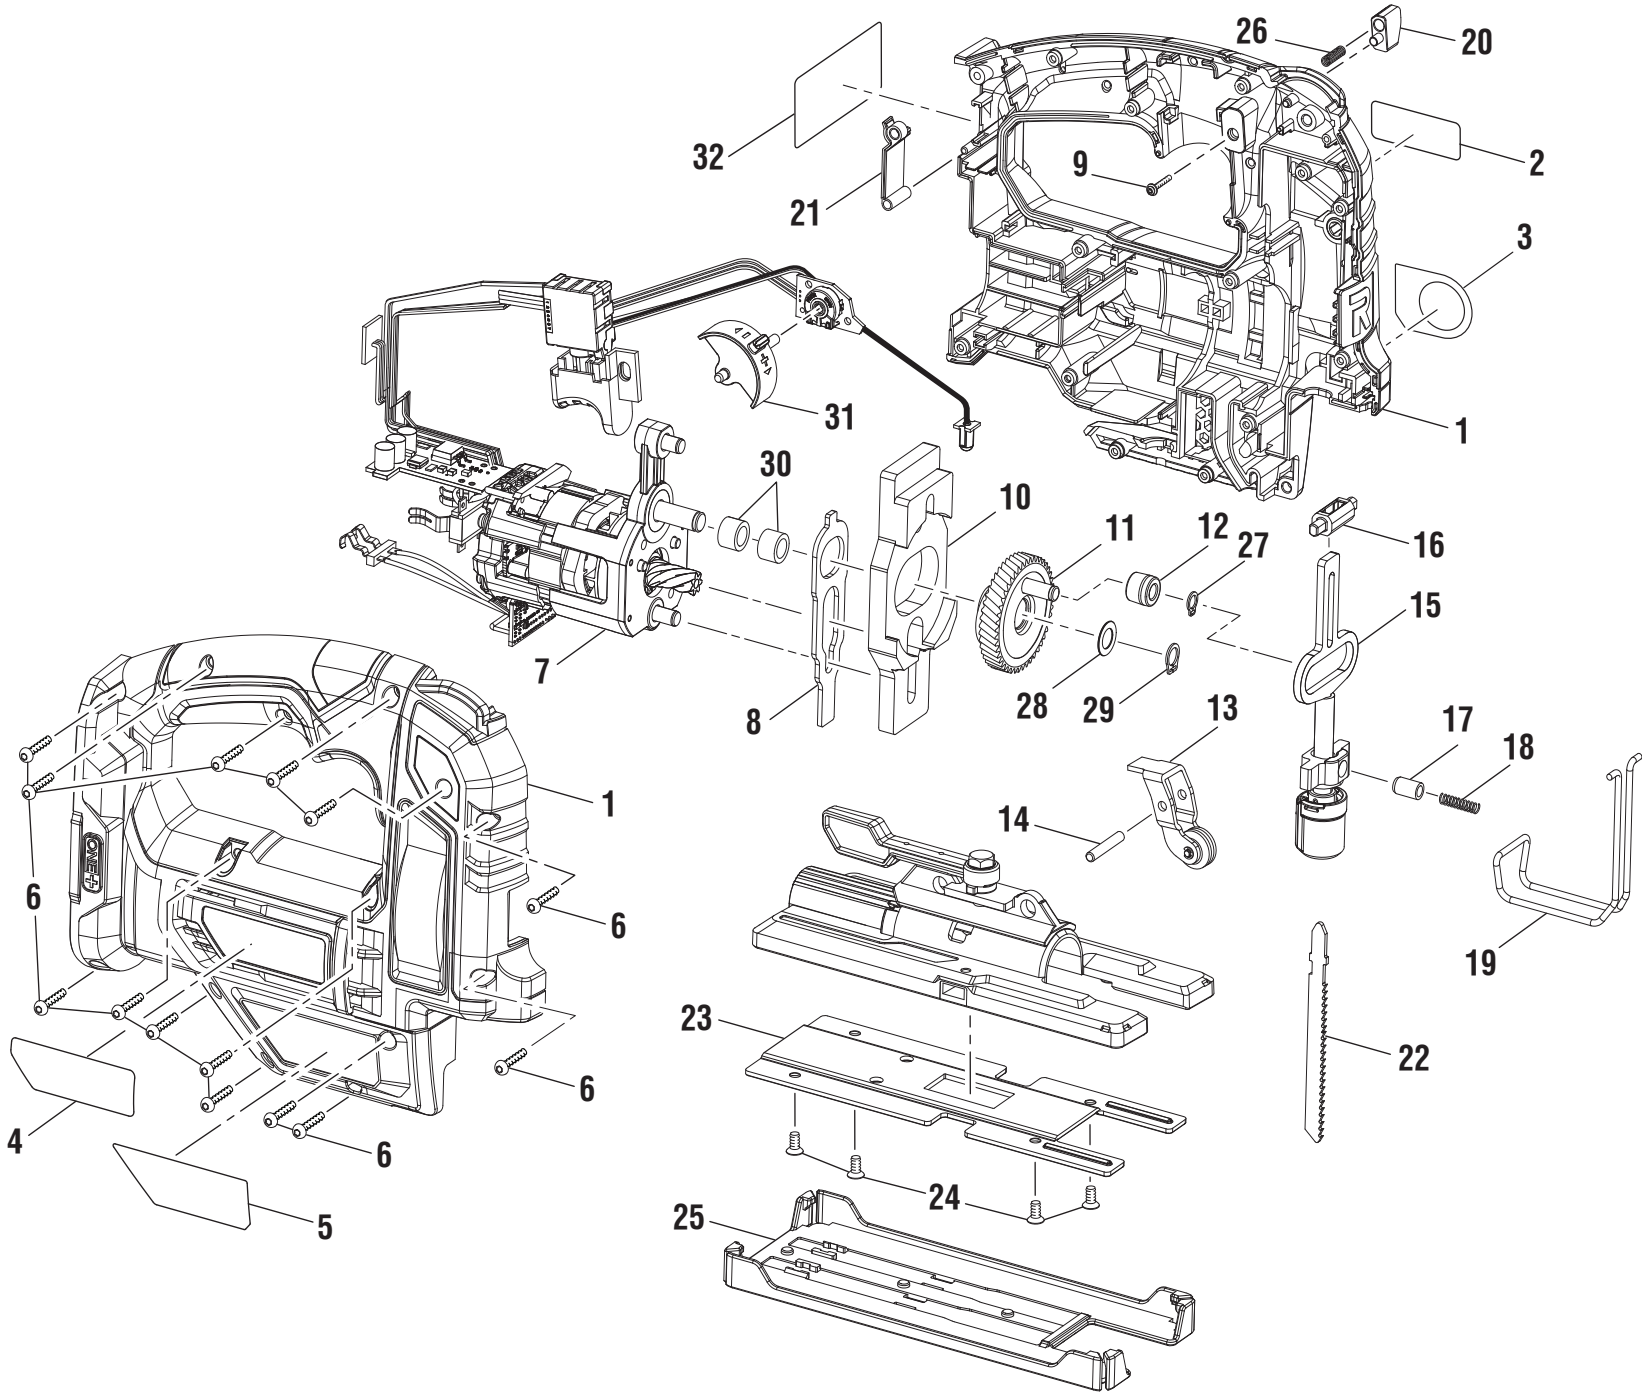

RYOBI
18 Volt Jig Saw
Model No. P524
Repair Sheet

ONE WORLD TECHNOLOGIES, INC.
P.O. Box 1288, Anderson, SC 29622 • Phone 1-800-525-2579
www.ryobitools.com

RYOBI 18 VOLT JIG SAW – MODEL NUMBER P524

RYOBI 18 VOLT JIG SAW – MODEL NUMBER P524

The model number will be found on a label attached to the motor housing. Always mention the model number in all correspondence regarding your **JIG SAW** or when ordering repair parts.

PARTS LIST

KEY NO.	PART NUMBER	DESCRIPTION	QTY
1	206796001	Housing Assembly (Inc. Key Nos. 2-5 and 32)	1
2	940114178	Logo Label	1
3	941003539	Orbital Label	1
4	941122064	Data Label	1
5	941120382	Warning Label	1
6	660031017	Screw (M3.5 x 16 mm, T-20 Pan Hd.)	14
7	206791001	Motor/Switch Assembly	1
8	637637001	Drive Plate	1
9	661902001	Screw w/Washer (M2 x 14 Torx)	1
10	613663001	Counterbalance	1
11	206792001	Gear Assembly	1
12	206793001	Drive Bushing Assembly	1
13	312418002	Guide Roller Assembly	1
14	673814001	Pin (OD4.0 x 25 mm)	1
15	304944016	Saw Bar Assembly	1
16	613286001	Saw Bar Sleeve	1
17	697080001	Spring Sleeve	1

KEY NO.	PART NUMBER	DESCRIPTION	QTY
18	696074002	Compression Spring	1
19	635656001	Blade Guard	1
20	536117001	Lock-On Button	1
21	536092001	Programming Door	1
22	681849001	Wood Cutting Blade	1
23	206795001	Base Assembly	1
24	660213025	Screw (M4 x 7 mm, Flat Hd.)	4
25	536214001	Base Cover	1
26	696074002	Compression Spring	1
27	670704001	Retaining Ring	1
28	691101001	Washer	1
29	639947001	Retaining Ring	1
30	680727002	Bushing	2
31	526393001	Speed Dial	1
32	941120403	Battery Foot Label	1

Not Shown:

995000569 Operator's Manual (961152960)
8-24-18
(Rev:01)

RYOBI 18 VOLT JIG SAW – MODEL NUMBER P524

WIRING DIAGRAM