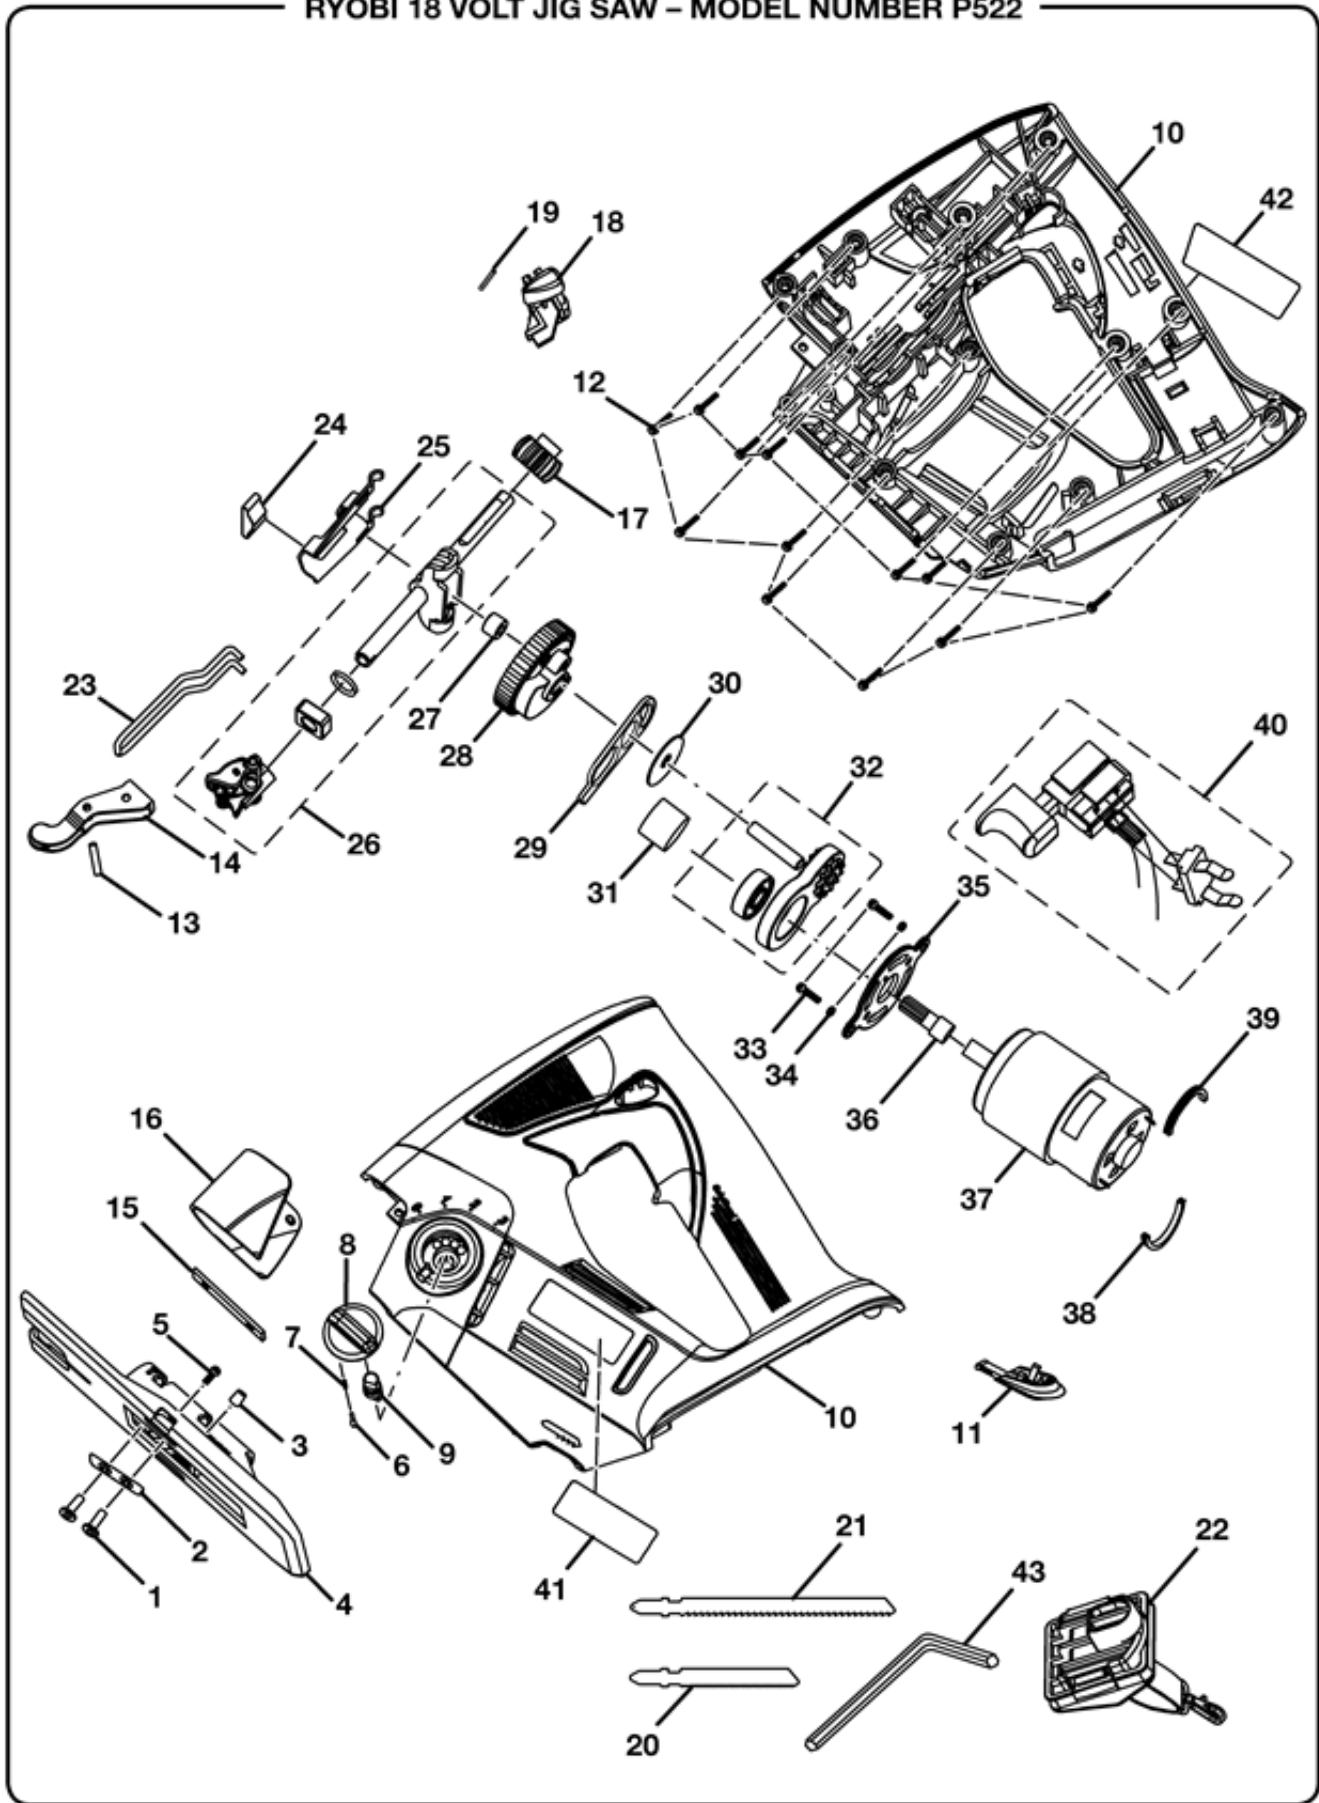

RYOBI 18 VOLT JIG SAW - MODEL NUMBER P522

Ref #	Part #	Description	Qty	Context Note	Foot Note
1	660302002	SCREW (10-24 X 1/2 in)	2	(Purchase locally)	
2	630847003	CLAMP PLATE	1		
3	550432001	RUBBER TUBE	1		
4	631737001	BASE	1		
5	660302001	SCREW (10-24 X 3/8 in)	1	(Purchase locally)	
6	550424002	DETENT BUTTON	1		
7	680909001	SPRING	1		
8	380042001	ORBITAL KNOB	1		
9	680910004	ROD	1		
10	200202474	HOUSING ASSEMBLY	1		
11	514047001	BLADE DOOR	1		
12	6620805	SCREW (M4 X 16 mm)	12	(Purchase locally)	
13	680906003	PIN	1		
14	300577025	BLADE GUIDE ASSEMBLY	1		
15	630848002	STRIP NUT	1		
16	514495001	TRANSPARENT COVER	1		
17	300306017	HEAT SINK ASSEMBLY	1		
18	514045001	SAFETY BUTTON	1		
19	670998004	SPRING	1		
20	690227036	CUT-METAL BLADE	1		
21	690227035	CUT-WOOD BLADE	1		
22	200292003	PLUG IN LANYARD	1		
23	681046001	METAL WIRE (BLADE GUARD)	1		
24	630849001	RETURN SPRING	1		
25	630845003	SLIDE GUIDE PLATE	1		
26	301007004	QUICK CLAMP BLADE ASSEMBLY	1		
27	300019002	BUSHING ASSEMBLY W/BEARING	1		
28	220016102	GEAR ASSEMBLY	1		
29	630843002	DRIVE PLATE	1		
30	630844001	WASHER	1		
31	671112001	SLEEVE	1		
32	300477004	BEARING BLOCK ASSEMBLY W/BEARING	1		
33	660212001	SCREW (M4 X 6 mm)	2	(Purchase locally)	

34	6703001	SPRING WASHER	2
35	630193002	MOUNTING PLATE	1
36	610377002	PINION	1
37	740527001	MOTOR	1
38	570263001	RUBBER CUSHION	1
39	570264001	RUBBER CUSHION	1
40	270001160	SWITCH ASSEMBLY	1
41	940054127	LOGO LABEL	1
42	940003472	DATA LABEL	1
43	680907001	HEX KEY (1/8 in)	1
	983000943	OPERATOR'S MANUAL	
	983000943R	REPAIR SHEET	