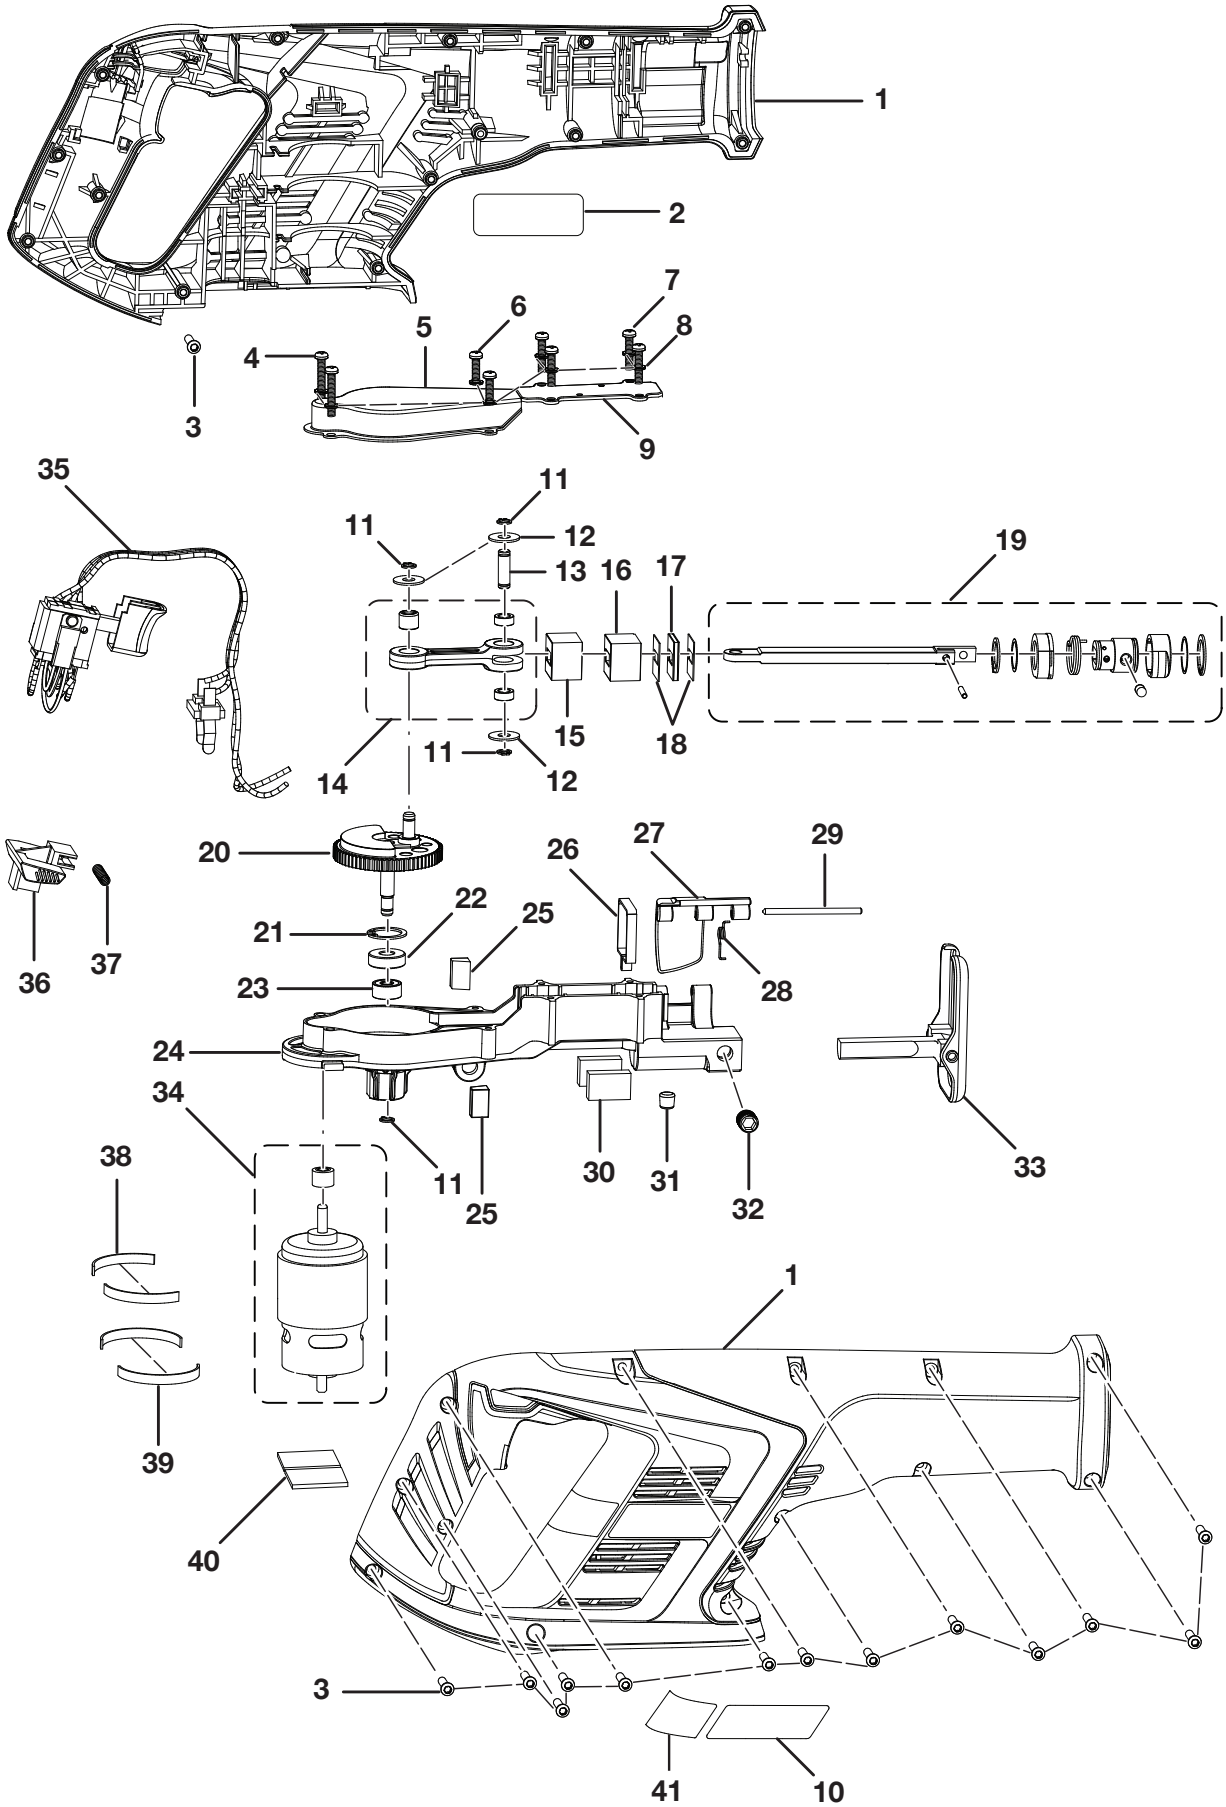

RYOBI 18 VOLT RECIPROCATING SAW - MODEL NUMBER P513

RYOBI 18 VOLT RECIPROCATING SAW – MODEL NUMBER P513

The model number will be found on a label attached to the motor housing. Always mention the model number in all correspondence regarding your **RECIPROCATING SAW** or when ordering repair parts.

PARTS LIST

KEY NO.	PART NUMBER	DESCRIPTION	QTY
1	200117014	Housing Assembly	1
2	940114180	Logo Label	1
3	660024044	Screw (M4 x 16 mm)	14
4	660212050	Screw (M4 x 28 mm)	2
5	633373001	Gear Case Cover	1
6	660212049	Screw (M4 x 12 mm)	2
7	660165007	Screw (M4 x 16 mm)	4
8	670030004	Spring Washer	8
9	633372001	Sliding Rod Cover	1
10	940045145	Data Label	1
11	6770401	Retaining Ring	4
12	690915019	Washer	3
13	681081002	Pin	1
14	300592007	Connecting Rod Assembly	1
15	672355003	Sliding Bushing	1
16	672353003	Front Sliding Bushing	1
17	901512001	Fiber Sheet	1
18	631080002	Clip Plate	2
19	300309029	Sliding Rod and Blade Clamp Assembly	1
20	300308037	Gear Assembly	1
21	6902501	Retaining Ring	1
22	680999011	Ball Bearing (607-2z)	1
23	6899902	Ball Bearing (696-2z)	1
24	681140002	Gear Box	1
25	560723003	Rubber Pad (Wedge)	2
26	561319001	Foam Rubber	1
27	302152001	Lever Assembly	1
28	690475004	Torsion Spring	1
29	690476005	Pin	1
30	5670301	Rubber Bumper	2
31	5670401	Rubber Bumper	1
32	660170001	Screw (M10 x 10 mm Hex.)	1
33	300216041	Shoe Assembly	1
34	230164002	Motor Assembly	1
35	270001341	Switch Assembly	1
36	516334001	Safety Button	1
37	6799802	Spring	1
38	561320003	Foam Rubber	2
39	561320004	Foam Rubber	2
40	561980001	Foam Rubber	1
41	940230169	Warning Label	1
	Not Shown		
	690292006	Metal Cutting Blade	1
	690291006	Wood Cutting Blade	1
	987000175	Operator's Manual (960931261)	
	10-25-11		
	(REV:04)		