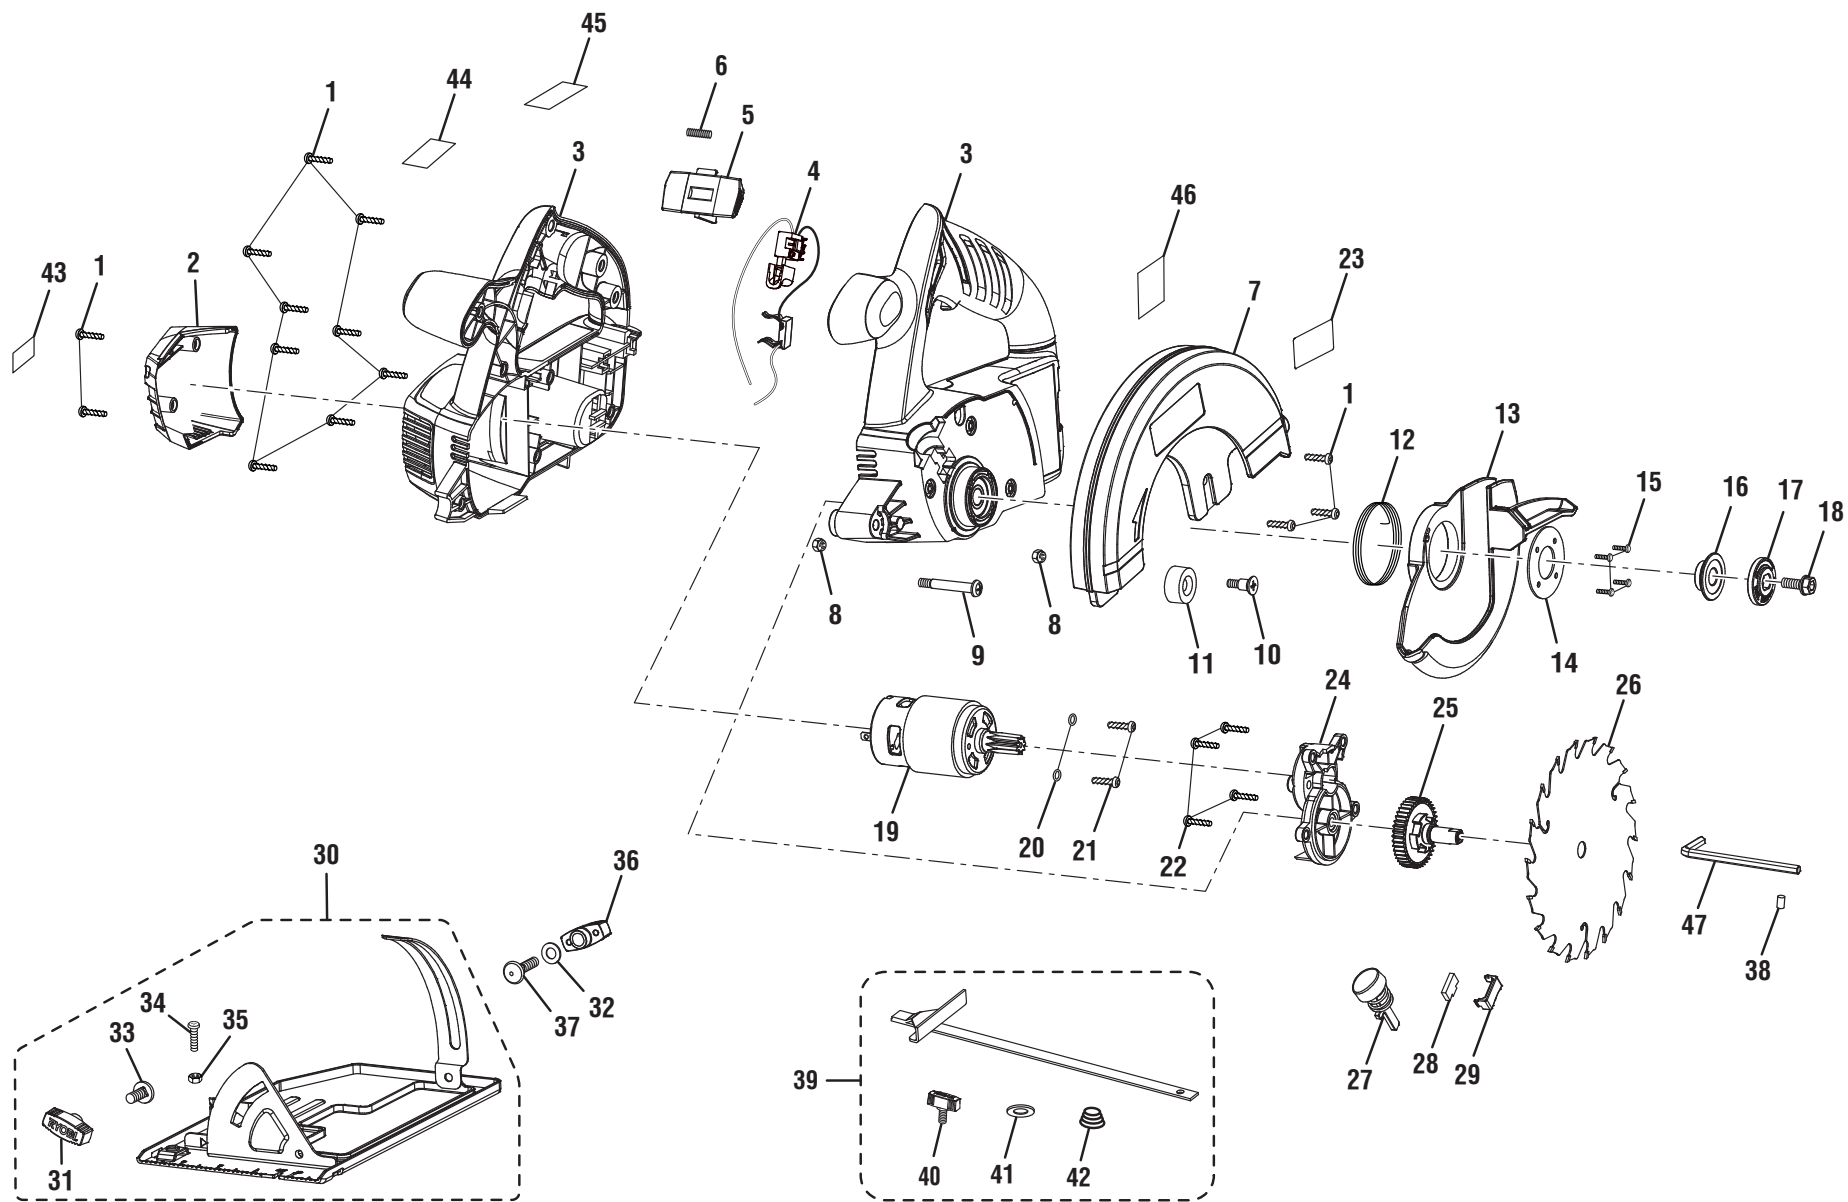

RYOBI 18 VOLT CORDLESS CIRCULAR SAW MODEL NUMBER P504

RYOBI 18 VOLT CORDLESS CIRCULAR SAW MODEL NUMBER P504

The model number will be found on a label attached to the motor housing. Always mention the model number in all correspondence regarding your **CORDLESS TRIM SAW** or when ordering repair parts.