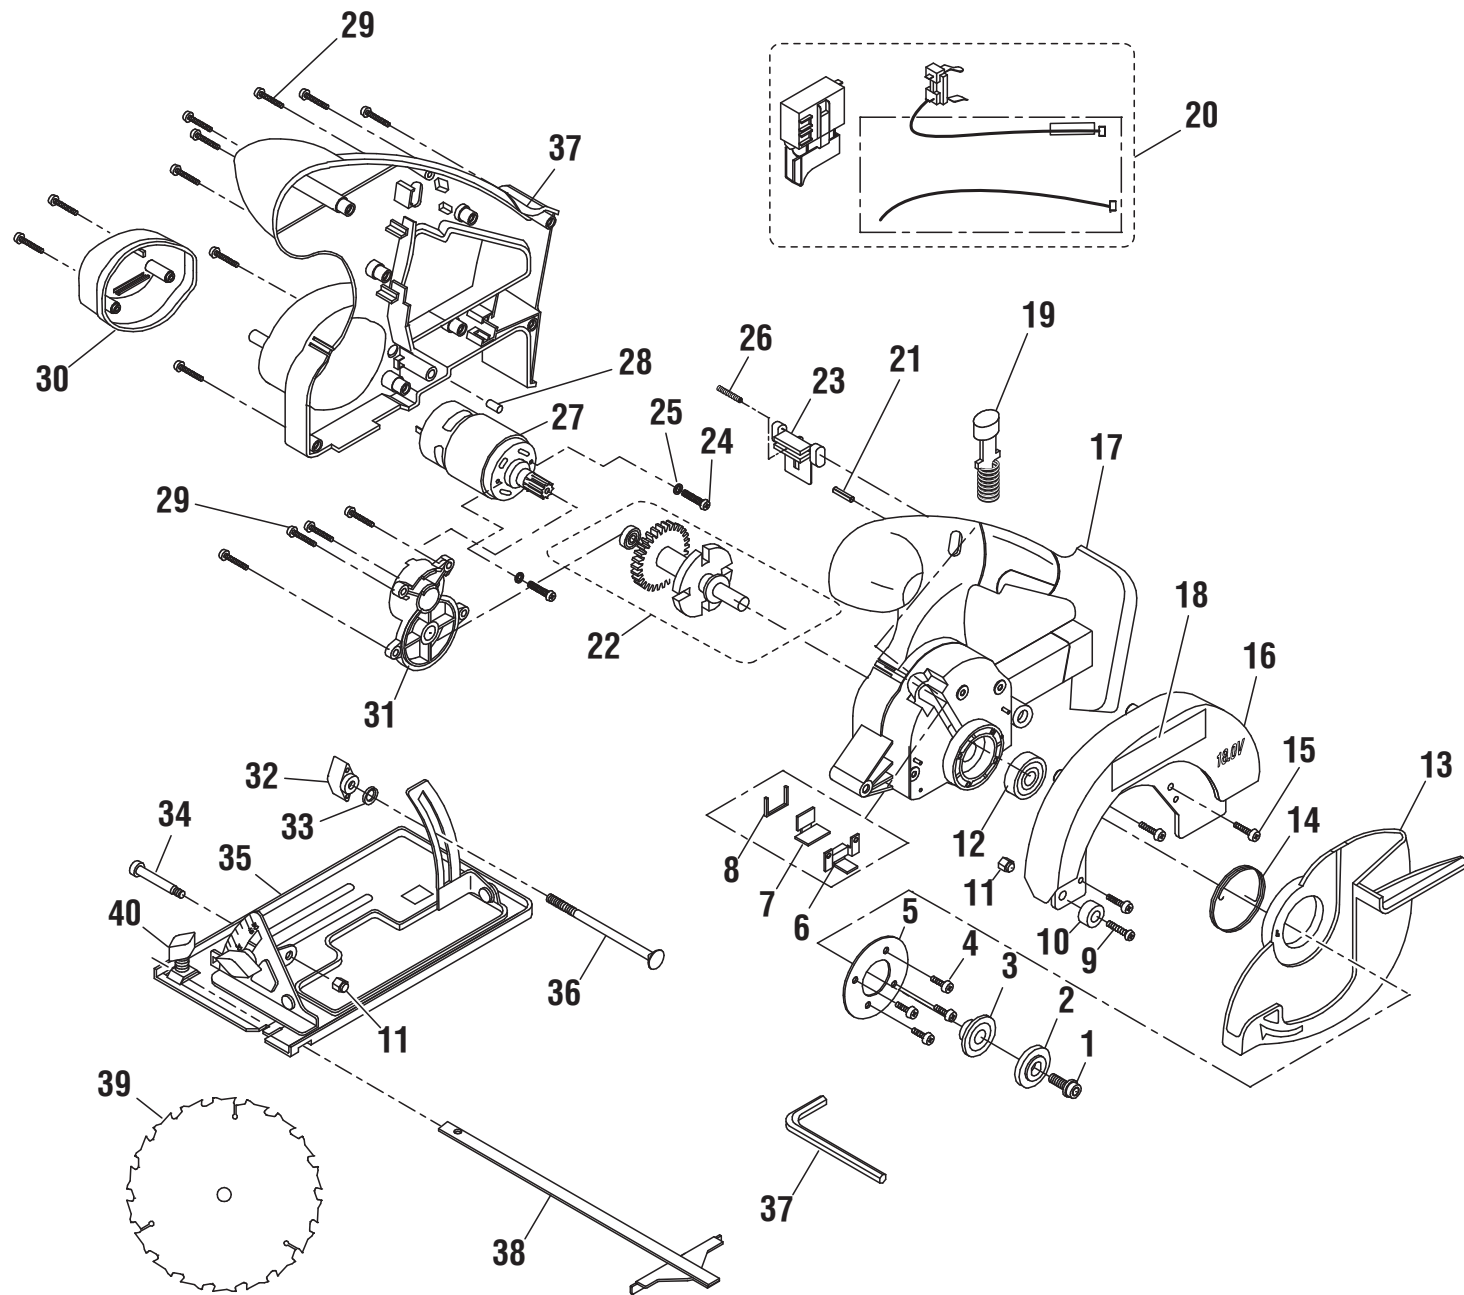

RYOBI 18 VOLT CORDLESS CIRCULAR SAW MODEL NUMBER P501

RYOBI 18 VOLT CORDLESS CIRCULAR SAW MODEL NUMBER P501

The model number will be found on a label attached to the motor housing. Always mention the model number in all correspondence regarding your **CORDLESS CIRCULAR SAW** or when ordering repair parts.

PARTS LIST

KEY NO.	PART NUMBER	DESCRIPTION	QTY.	KEY NO.	PART NUMBER	DESCRIPTION	QTY.
1	6614401	Screw (M6 x 16 mm, LH).....	1	25	6703001	Spring Washer.....	2
2	6112101	Outer Blade Washer.....	1	26	6799802	Spring.....	1
3	6112004	Inner Blade Washer.....	1	27	2303328	Motor Assembly.....	1
4	6600506	Screw.....	4	28	5621901	Contact Plate Stopper.....	1
5	6850303	Bearing Retainer.....	1	29	6620803	Screw (M4 x 22 mm, Pan Hd.).....	14
6	6322602	Covering Plate.....	1	30	5314909	End Cap.....	1
7	9030308	Sealing Pad.....	1	31	3020811	Gear Casing Assembly.....	1
8	631030001	Cover Plate.....	1	32	520245010	Knob.....	1
9	6619302	Screw (M5 x 15.5 mm, Pan Hd.).....	1	33	5228001	Washer.....	1
10	5217802	Bumper.....	1	34	6614501	Screw (M5 x 40 mm).....	1
11	6797401	Lock Nut (M5).....	2	35	3025507	Base Assembly.....	1
12	6807001	Ball Bearing (6000zz).....	1	36	6614301	Bolt.....	1
13	5599404	Lower Blade Guard.....	1	37	6800201	Hex key (M5).....	1
14	6867201	Torsion Spring.....	1	38	6795708	Edge Guide.....	1
15	660205011	Screw (M3 x 14 mm).....	3	39	6797329	Blade.....	1
16	6456803	Upper Guard.....	1	40	520177001	Edge Guide Knob.....	1
17	200202299	Housing Assembly w/Label.....	1	Not Shown:			
18	940272007	Logo Plate.....	2	940299619	Warning Label.....	1	
19	303826002	Shaft Lock.....	1	940241012	Handle Warning Label.....	1	
20	270017041	Switch Assembly.....	1	940271025	Data Label.....	1	
21	6763101	Spring Pin.....	1	1423701	Charger.....	1	
22	3000339	Output Shaft Assembly.....	1	130224028	Battery.....	1	
23	520173015	Safety Knob.....	1	983000575	Operator's Manual		
24	6621204	Screw (M4 x 16 mm, Pan Hd.).....	2	8-16-11			
				(REV:04)			