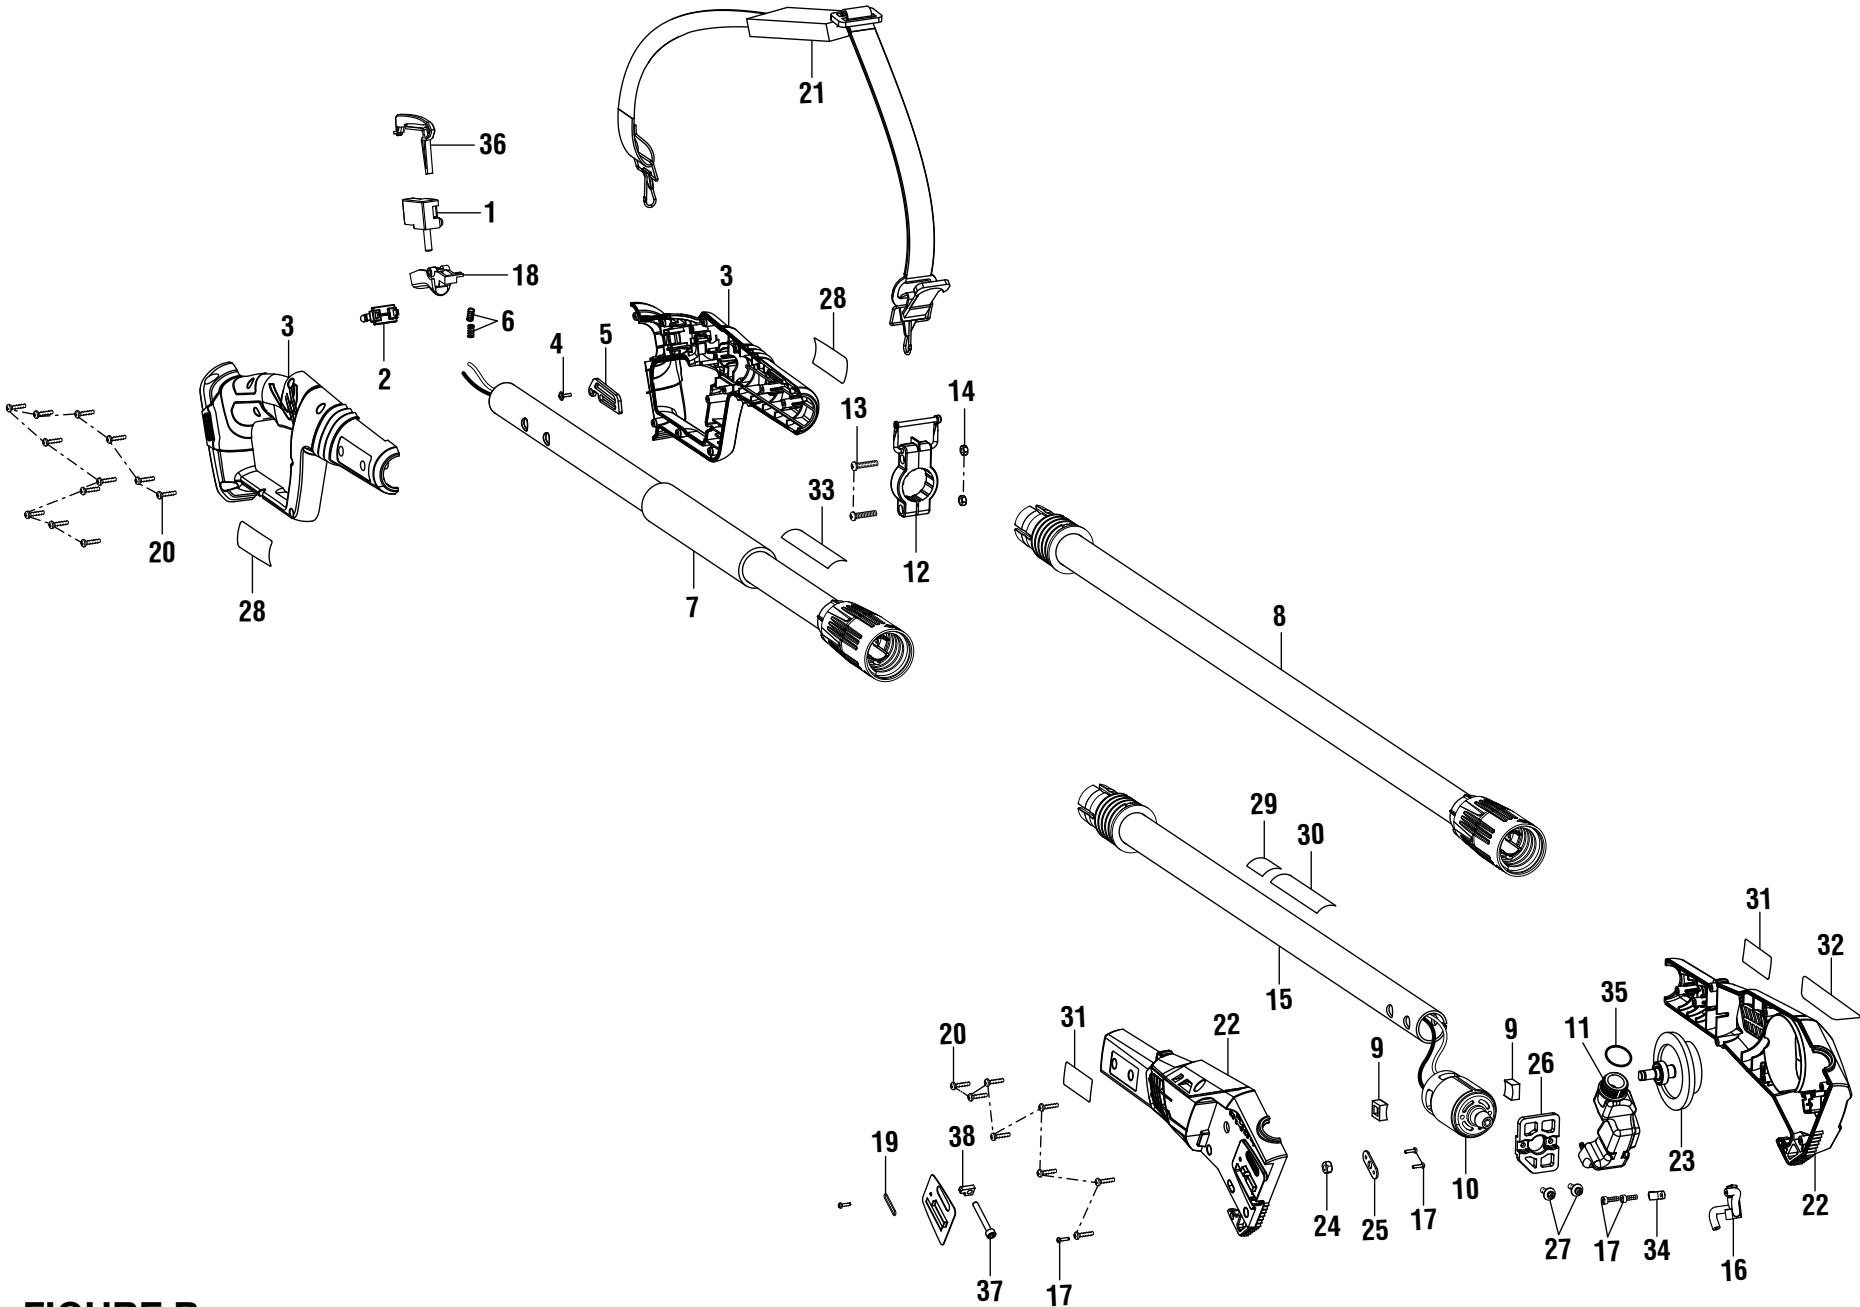

RYOBI 18 VOLT POLE SAW – MODEL NUMBER P4360 – ALL VERSIONS

FIGURE B

RYOBI 18 VOLT POLE SAW – MODEL NUMBER P4360 – ALL VERSIONS

FIGURE B PARTS LIST

KEY NO.	PART NUMBER	DESCRIPTION	QTY	KEY NO.	PART NUMBER	DESCRIPTION	QTY
1	099988002043	Switch Assembly.....	1	20	099988002020	Screw (M4 x 16 mm).....	20
2	099988002046	Contact Plate.....	1	21	099988002036	Harness Assembly.....	1
3	099629001008	Handle Assembly.....	1	22	099629001003	Housing Assembly.....	1
4	099988002038	Screw w/Washer (M3 x 8 mm).....	1	23	099988002032	Output Shaft Assembly.....	1
5	099988002039	Strap Hanger.....	1	24	099988002007	Hex Nut (M6).....	1
6	099988002044	Compression Spring.....	2	25	099988002008	Cover Plate.....	1
7	099988002035	Lower Pole Assembly (Inc. Key Nos. 12-14).....	1	26	099988002030	Fixed Plate.....	1
8	099988002034	Middle Pole Assembly.....	1	27	099988002031	Screw (M4 x 10 mm).....	2
9	099988002028	Rubber Pad.....	2	28	940705178	Logo Label.....	2
10	099988002029	Motor Assembly.....	1	29	941107006	Warning Label.....	1
11	099988002018	Oil Tank.....	1	30	940657064	Warning Icon Label.....	1
12	099629001004	Clamp.....	1	31	940705179	Logo Label.....	2
13	099629001006	Screw (M5 x 22 mm, Pan Hd.).....	2	32	941588025	Data Label.....	1
14	099629001007	Hex Nut (M5).....	2	33	940654203	Warning Label.....	1
15	099988002033	Top Pole Assembly.....	1	34	099988002027	Pump Clamp.....	1
16	099629001002	Oil Pump Assembly.....	1	35	099988002016	O-Ring.....	1
17	099988002002	Screw (M3 x 10 mm).....	5	36	099988002045	Lock Out Button.....	1
18	099988002040	Trigger.....	1	37	099988002005	Adjustment Bolt (M5 x 35 mm).....	1
19	099988002003	Seal Gasket.....	1	38	099988002004	Adjustment Guide Bar.....	1
					8-17-12 (REV:01)