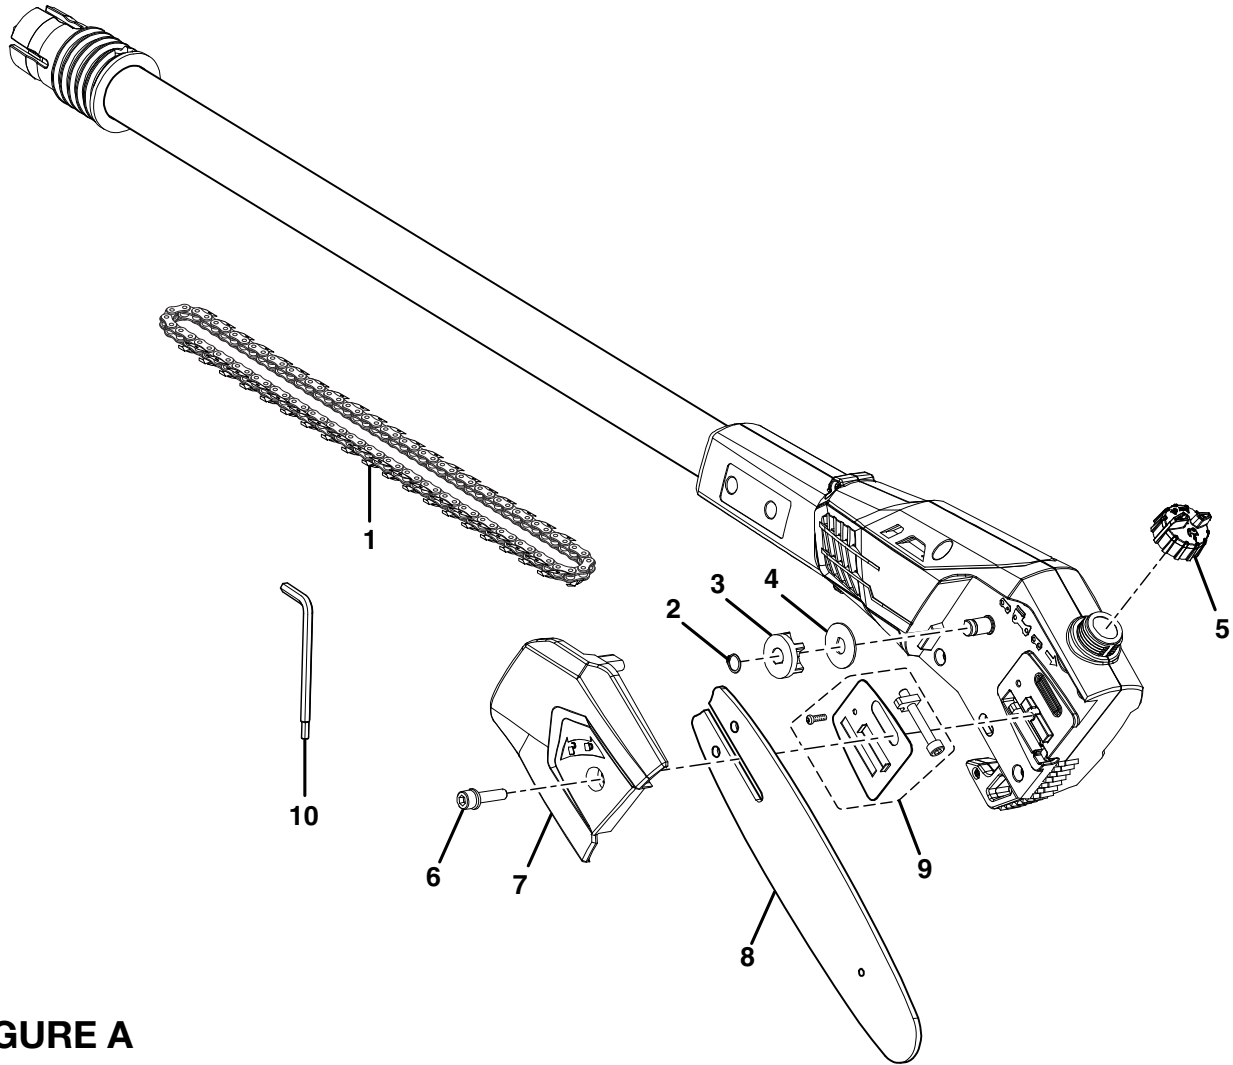

**RYOBI 18 VOLT POLE SAW  
MODEL NO. P4360 – ALL VERSIONS**

The model number will be found on a label attached to the motor housing. Always mention the model number in all correspondence regarding your **18 VOLT POLE SAW** or when ordering replacement parts.

**FIGURE A**

**FIGURE A PARTS LIST**

KEY NO.	PART NUMBER	DESCRIPTION	QTY
1	099988002010	Chain.....	1
2	099988002022	Retaining Ring .....	1
3	099988002024	Washer (OD25 x ID9 x 1.5t) .....	1
4	099988002023	Sprocket .....	1
5	099988002015	Oil Cap.....	1
6	099988002021	Bolt w/Washer (M6 x 25 mm, Hex Soc. Hd.).....	1
7	099988002001	Chain Cover Assembly .....	1
8	099988002009	Bar .....	1
9	099629001001	Guide Bar Assembly .....	1
10	099988002047	Hex Key .....	1
	<b>Not Shown:</b>		
	099988002011	Scabbard .....	1
	990000068	Operator's Manual .....	1