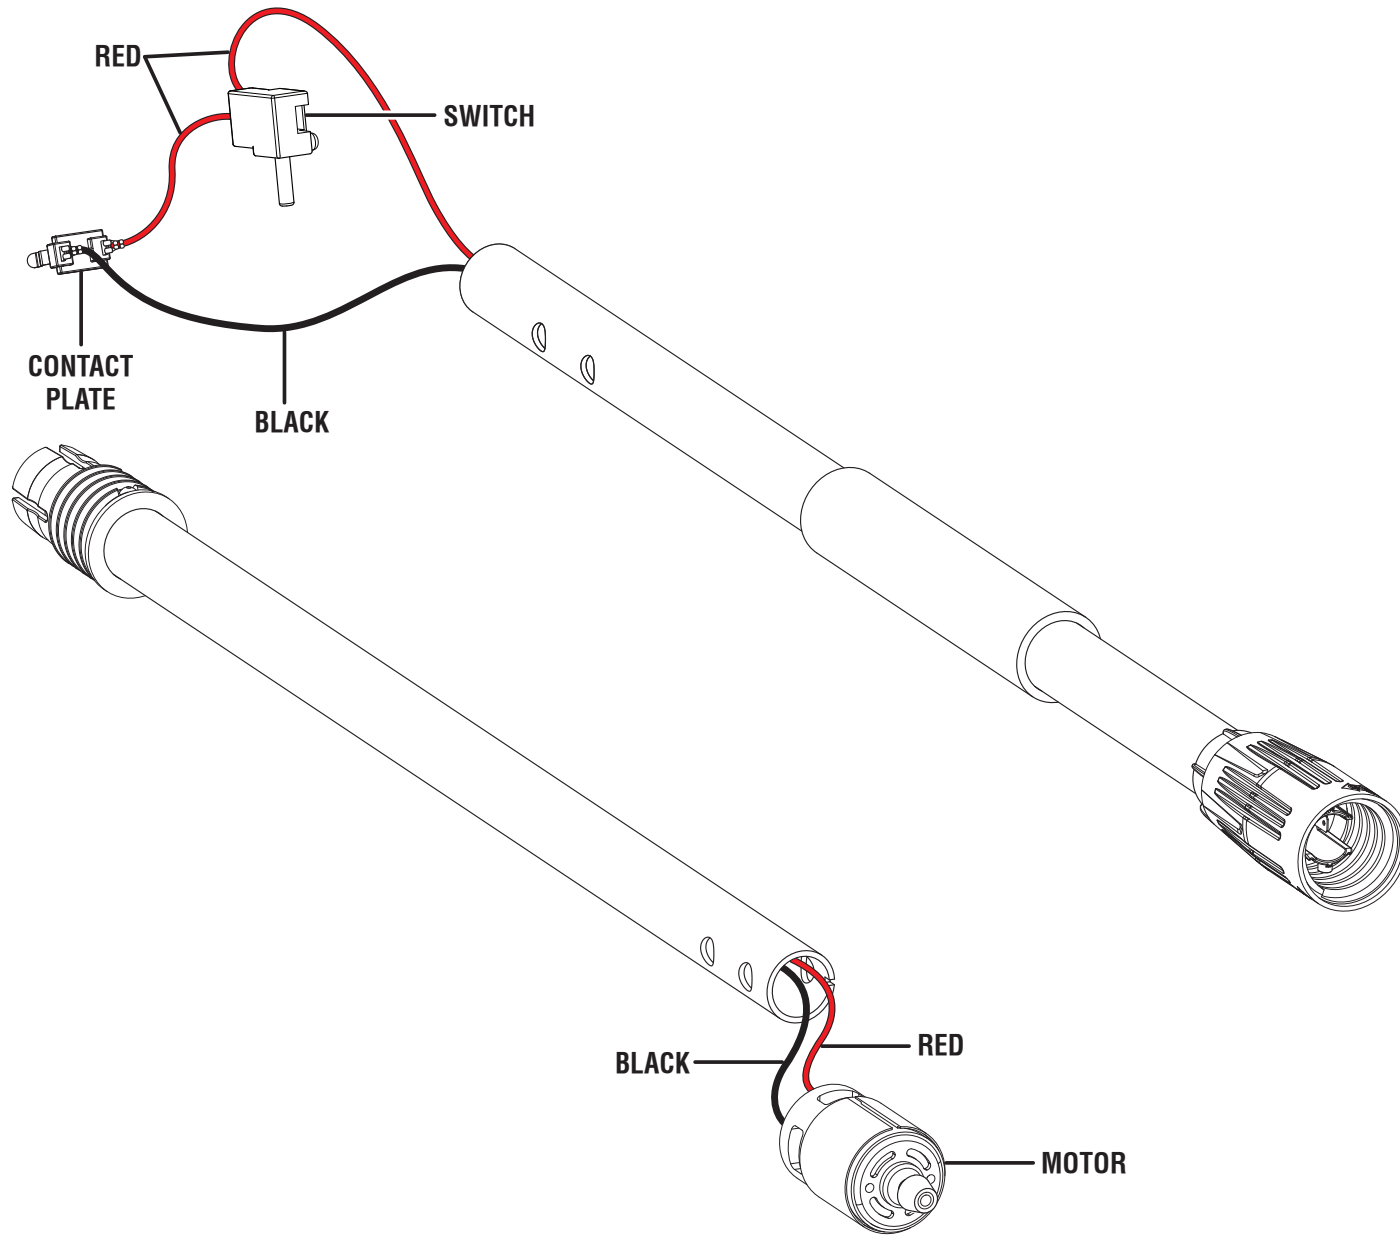

RYOBI 18 VOLT POLE SAW – MODEL NUMBER P4360

The model number will be found on a label attached to the motor housing. Always mention the model number in all correspondence regarding your **18 VOLT POLE SAW** or when ordering replacement parts.

Not Shown:
901215013
995000261
6-27-17
(Rev:01)

Bar/Chain Oil
Operator's Manual

RYOBI 18 VOLT POLE SAW – MODEL NUMBER P4360

WIRING DIAGRAM