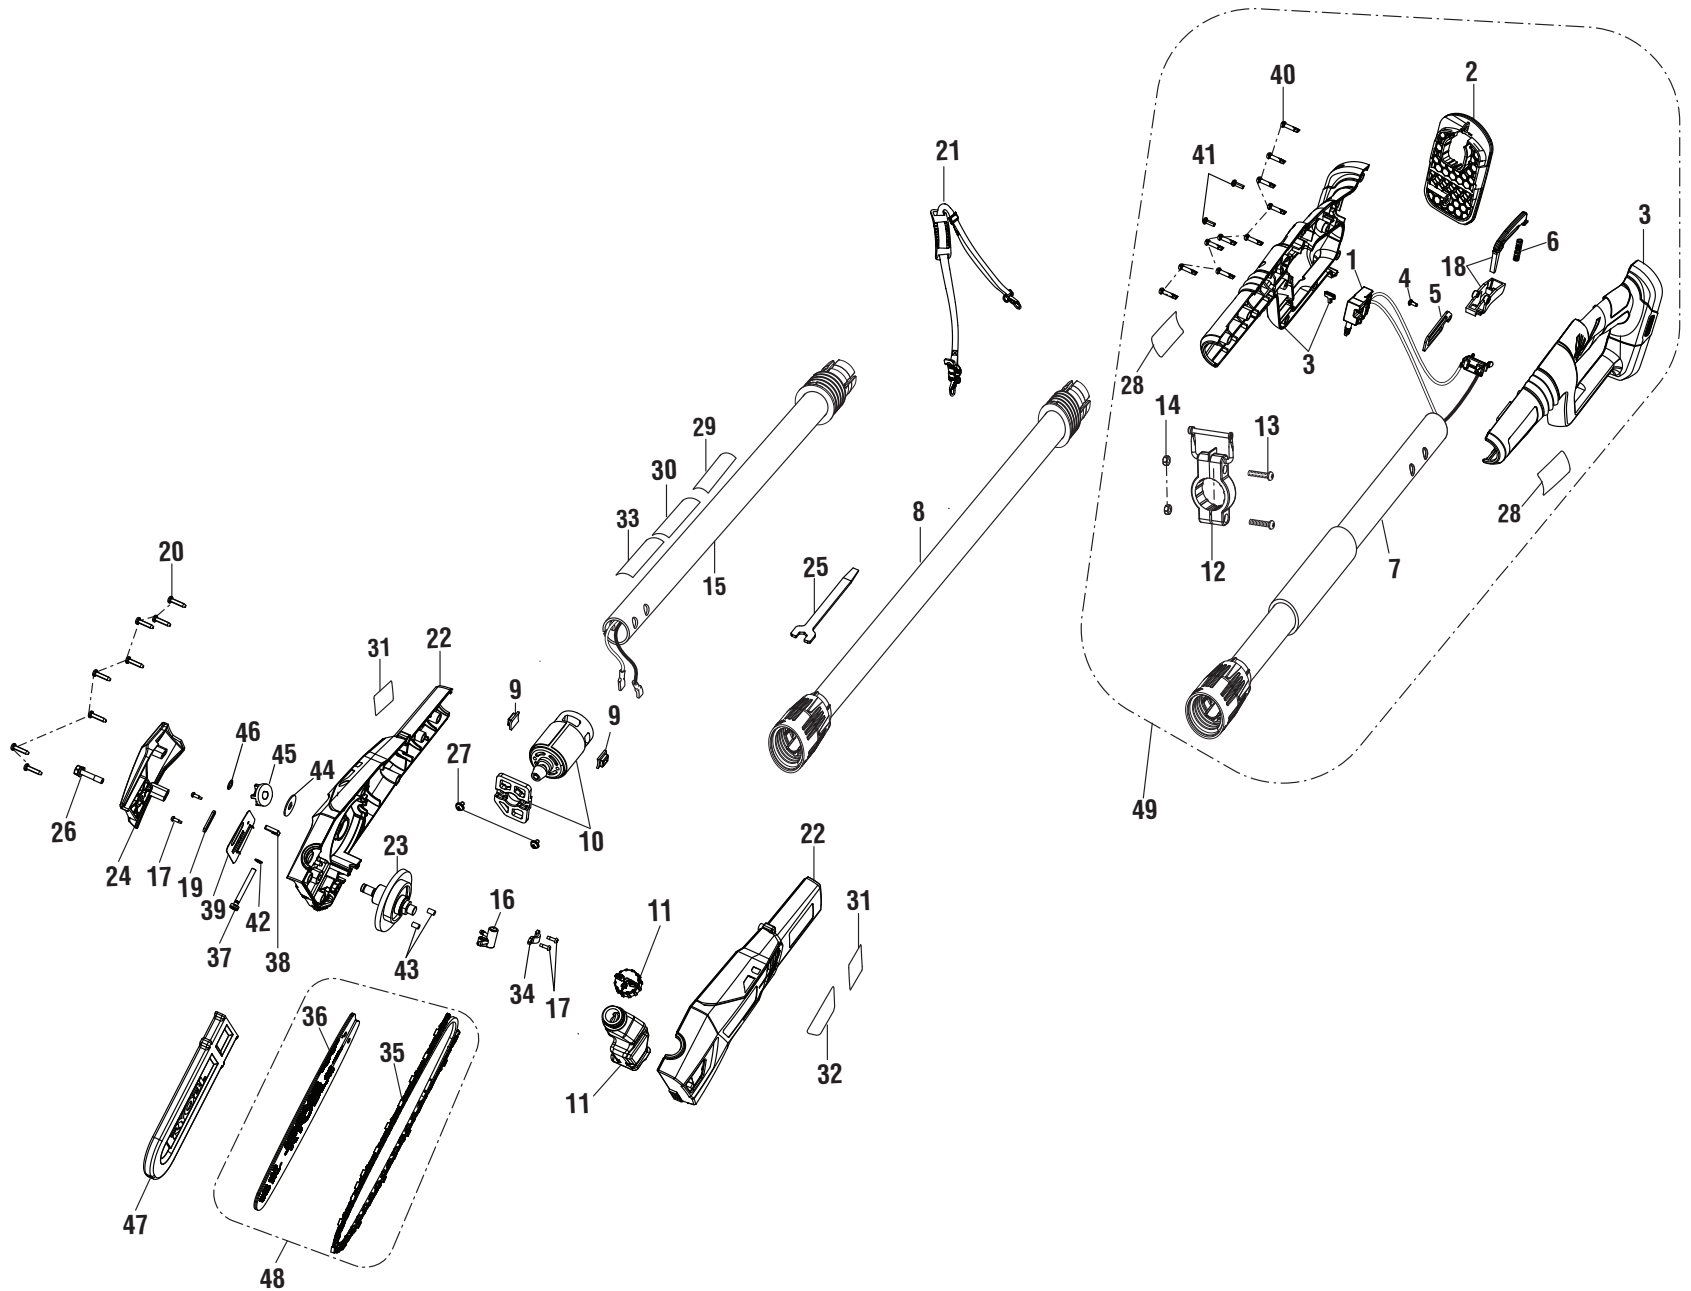

RYOBI 18 VOLT POLE SAW – MODEL NUMBER P4360

The model number will be found on a label attached to the motor housing. Always mention the model number in all correspondence regarding your **18 VOLT POLE SAW** or when ordering replacement parts.

Not Shown:
901215013
995000261
6-27-17
(Rev:01)

Bar/Chain Oil
Operator's Manual

RYOBI 18 VOLT POLE SAW – MODEL NUMBER P4360

WIRING DIAGRAM