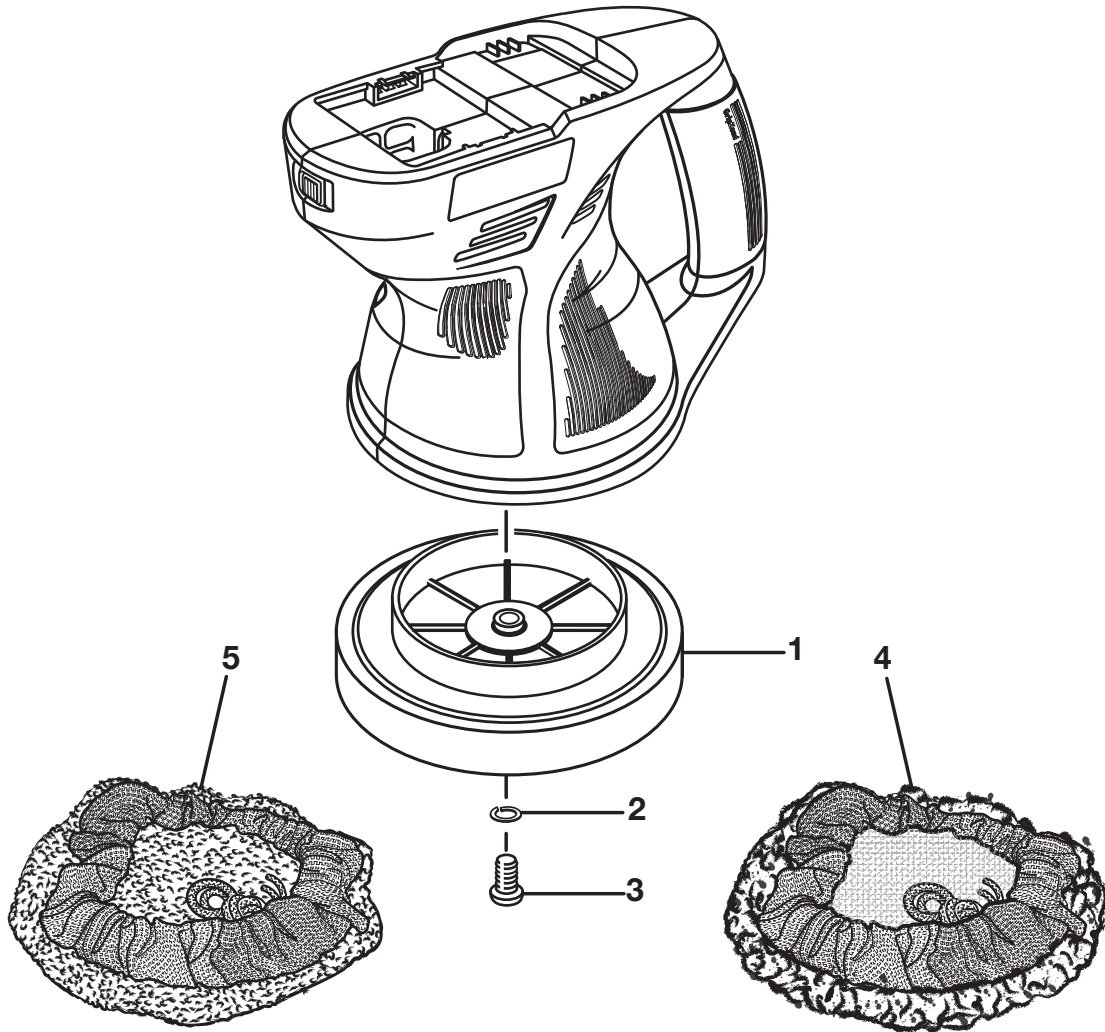

**RYOBI 6 in.
18 VOLT BUFFER/POLISHER
MODEL NO. P430G
REPAIR SHEET**

RYOBI 6 in. 18 VOLT BUFFER/POLISHER – MODEL NUMBER P430G

The model number will be found on a label attached to the motor housing. Always mention the model number in all correspondence regarding your **BUFFER/POLISHER** or when ordering repair parts.

PARTS LIST

KEY NO.	PART NUMBER	DESCRIPTION	QTY
1	019011001003	Pad Assembly.....	1
2	019011001002	Spring Washer (M5).....	1
3	019011001001	Screw (M5 x 12 mm).....	1
4	019011001012	Polishing Bonnet.....	1
5	019011001011	Terry Cloth Bonnet.....	1