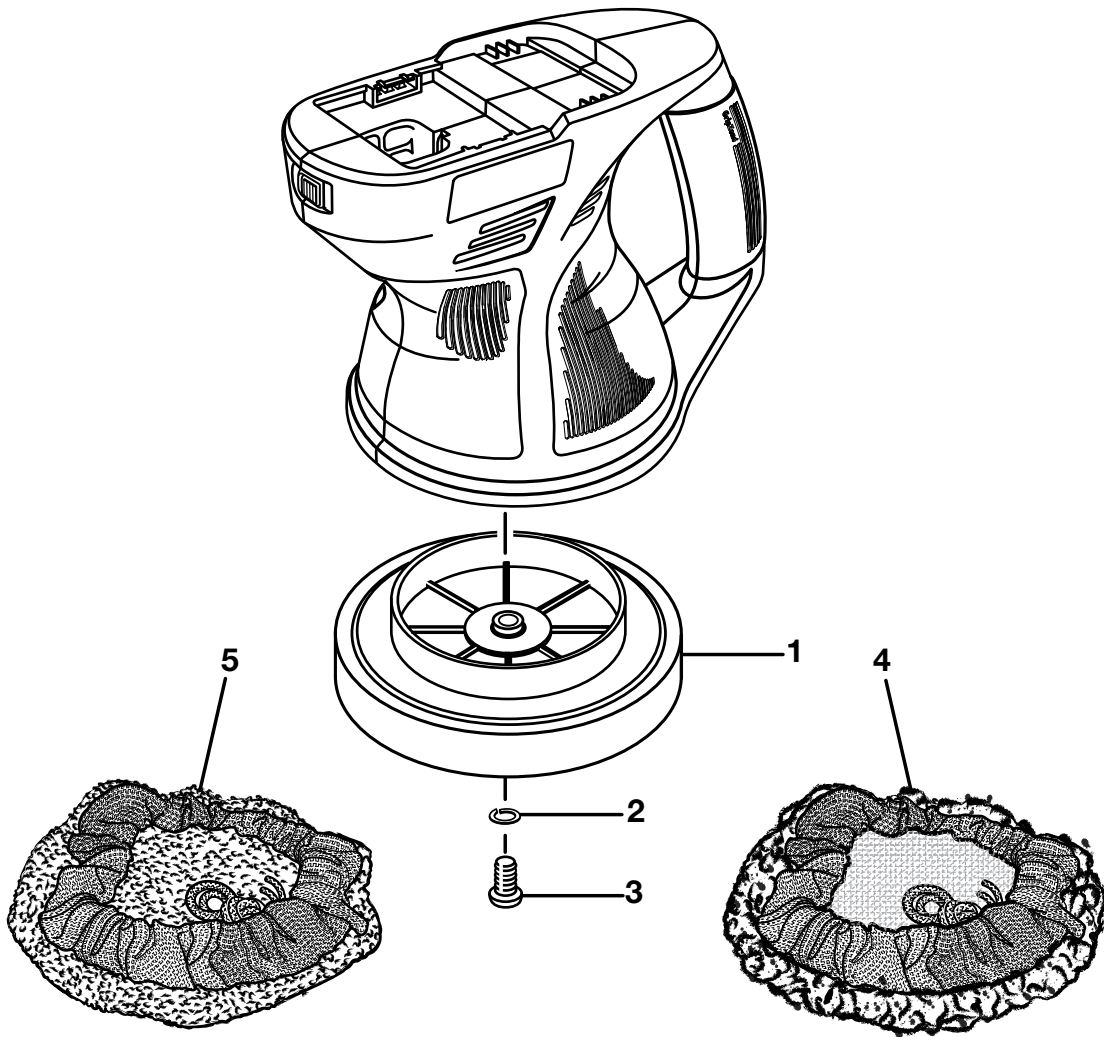

RYOBI 6 in. 18 VOLT BUFFER/POLISHER – MODEL NUMBER P430

The model number will be found on a plate attached to the motor housing. Always mention the model number in all correspondence regarding your **BUFFER/POLISHER** or when ordering repair parts.

PARTS LIST

KEY NO.	PART NUMBER	DESCRIPTION	QTY
1	019011001003	PAD ASSEMBLY	1
2	019011001002	SPRING WASHER (M5)	1
3	019011001001	* SCREW (M5 X 12 MM).....	1
4	019011001012	POLISHING BONNET	1
5	019011001011	TERRY CLOTH BONNET	1
6	130255004	BATTERY PACK (P100) (NOT SHOWN).....	1
	130224028	BATTERY PACK (P100) (NOT SHOWN).....	1
7	1423701	CHARGER (P110) (NOT SHOWN)	1
	140237021	CHARGER (P110) (NOT SHOWN)	1
	140237023	CHARGER (P110) (NOT SHOWN)	1
	983000967	OPERATOR'S MANUAL (019011001017)	
	04-28-08		
	(REV:01)		