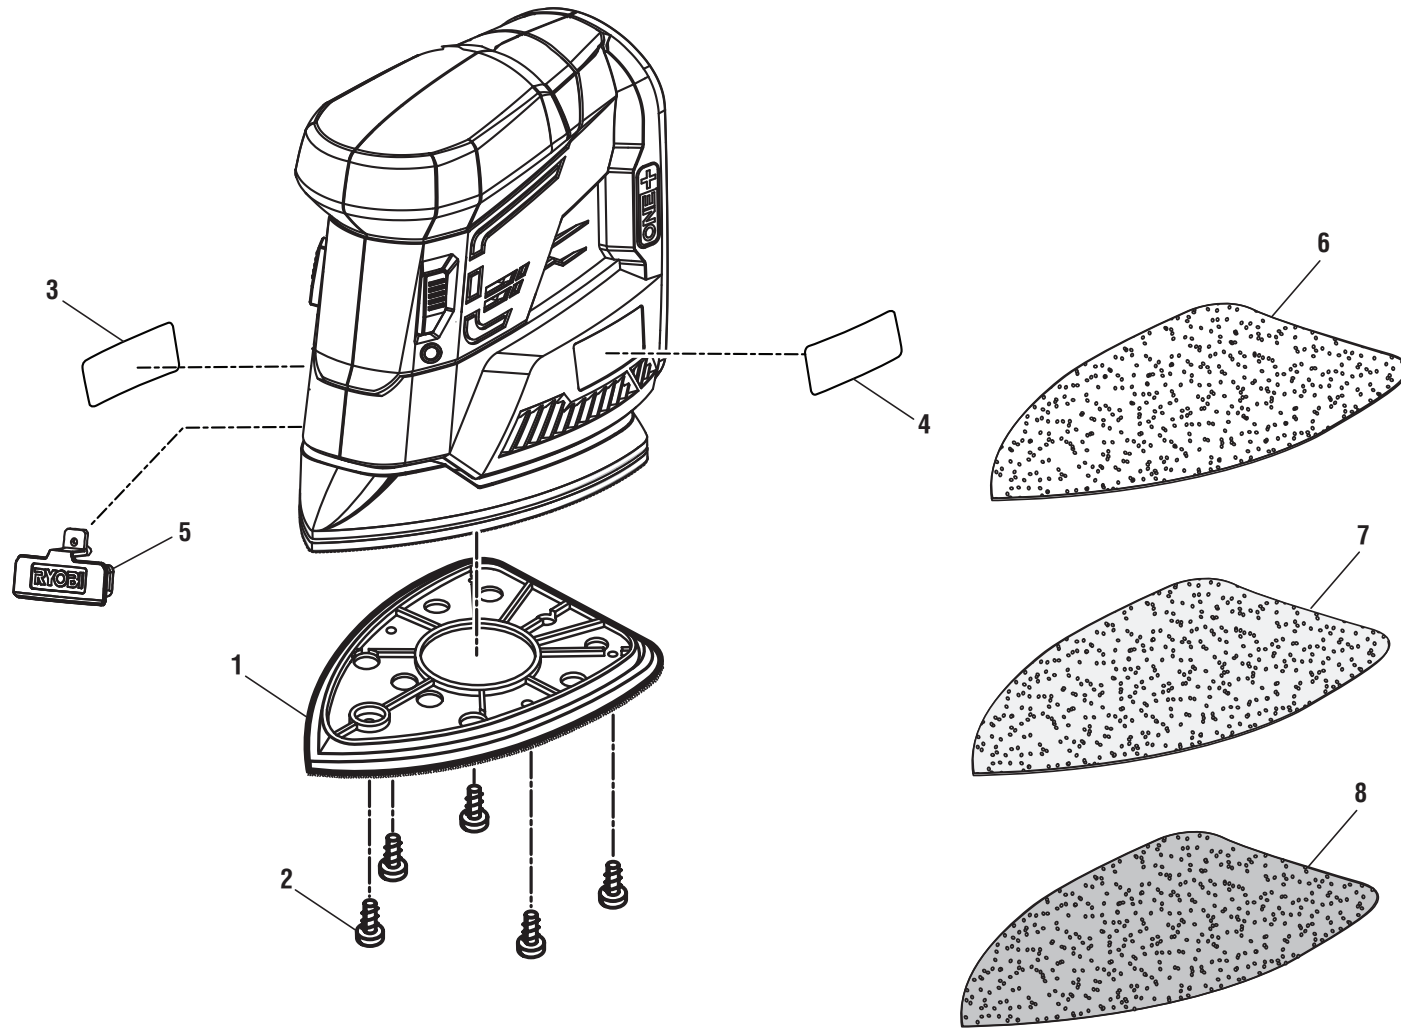

**RYOBI ONE +
CORNER CAT™ SANDER
MODEL NO. P401
REPAIR SHEET**

COMPACT CORNER CAT™ SANDER – MODEL NO. P401

COMPACT CORNER CAT™ SANDER – MODEL NO. P401

The model number will be found on a label attached to the housing. Always mention the model number in all correspondence regarding your **NAILER** or when ordering replacement parts.

PARTS LIST

KEY NO.	PART NUMBER	DESCRIPTION	QTY
1	019648001027	Platen Assembly	1
2	019648001028	Screw (M4 x 8, Pan Hd.)	5
3	941121416	Data Label.....	1
4	941002192	Logo Label	1
5	019648001003	Dust Collection Port Cover	1
6	019001001023	Sandpaper (60 Grit).....	1
7	019001001024	Sandpaper (120 Grit).....	1
8	019001001025	Sandpaper (240 Grit).....	1