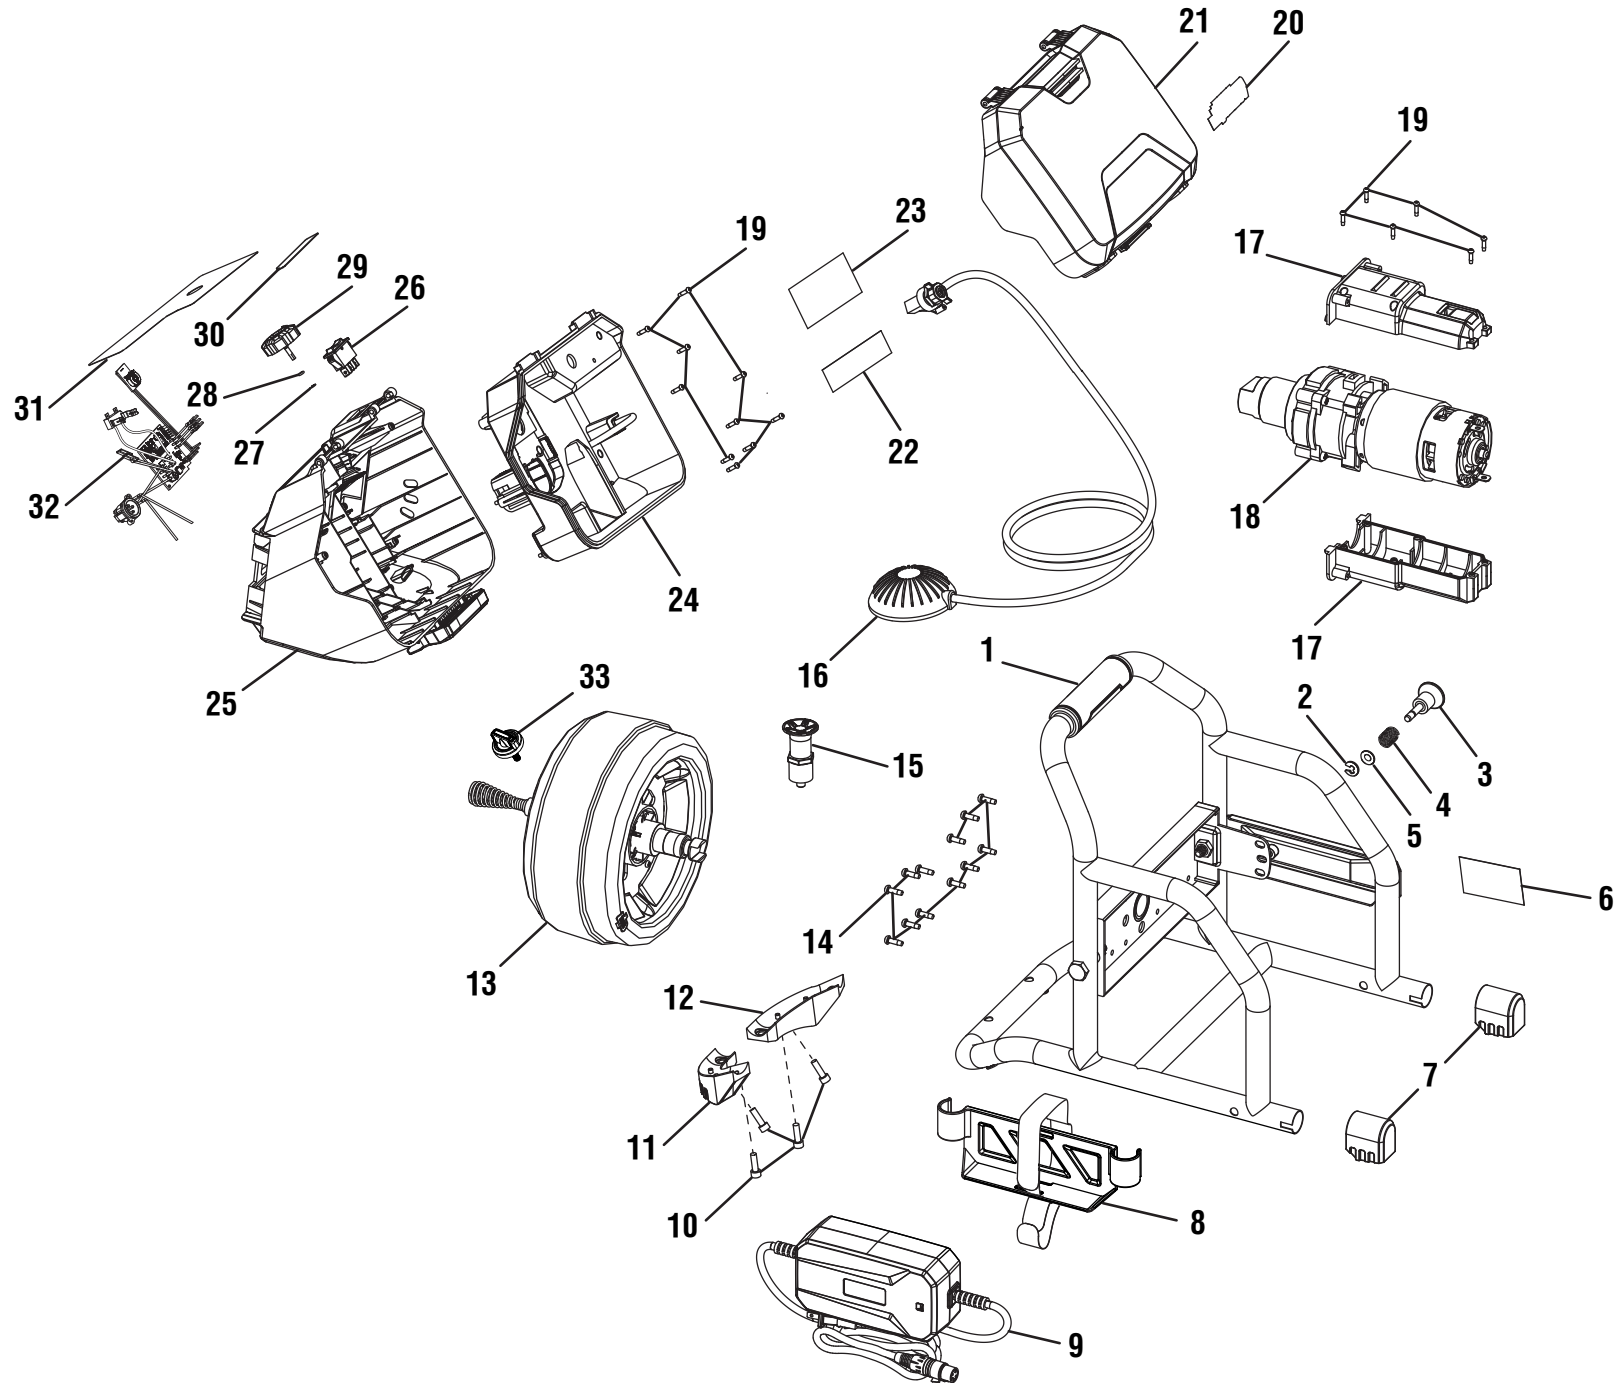

RYOBI
18 Volt Hybrid
Standing Drain Auger
Model Number P4003
Repair Sheet

RYOBI 18 VOLT HYBRID STANDING DRAIN AUGER – MODEL NUMBER P4003

RYOBI 18 VOLT HYBRID STANDING DRAIN AUGER – MODEL NUMBER P4003

The model number will be found on a label attached to the motor housing. Always mention the model number in all correspondence regarding your **18 VOLT HYBRID STANDING DRAIN AUGER** or when ordering parts.

PARTS LIST

KEY NO.	PART NUMBER	DESCRIPTION	QTY	KEY NO.	PART NUMBER	DESCRIPTION	QTY
1	206700003	Frame Assembly (Inc. Key No. 6).....	1	21	204843006	Battery Compartment Cover (Inc. Key No. 20).....	1
2	694722001	E-Ring	1	22	941122138	Data Label.....	1
3	314546002	Drum Angle Adjustment Knob	1	23	941120421	Warning Label.....	1
4	697474001	Compression Spring	1	24	204843005	Housing Cover w/Elastic Band	1
5	631504002	Washer (OD16 x ID8.1 x 0.5t)	1	25	204843007	Housing Support w/Latch (Inc. Key Nos. 30-31)	1
6	940304497	Logo Label	1	26	760271031	Direction of Rotation Switch (Forward/Reverse).....	1
7	564999001	Foot (Back).....	2	27	671826001	E-Ring	1
8	204843008	Bracket w/Power Supply Straps.....	1	28	565175001	O-Ring.....	1
9	720409002	Power Supply.....	1	29	314439001	Variable Speed Control Dial	1
10	660154002	Screw (M6 x 16 mm, Hex Soc. Hd.)	4	30	941122139	Direction of Rotation Label (Forward/Off/Reverse).....	1
11	564998001	Foot (Right)	1	31	941003542	Scale Label	1
12	564997001	Foot (Left).....	1	32	204843004	Circuit Board and Contact Plate Holder Assembly	1
13	002094007	Drum and Cable Assembly (Inc. Key No. 33).....	1	33	313900002	Cable Lock Dial.....	1
14	660024046	Screw (M4 x 12 mm, T20 Torx Pan Hd.)	12	Not Shown:			
15	204843003	Drum Retention Knob Assembly	1	995000686	Operator's Manual (961152987)		
16	270155001	Foot Pedal Assembly	1	3-8-19			
17	204843002	Gear Train and Motor Housing Assembly.....	1	(Rev:01)			
18	206700002	Motor and Gear Train Assembly	1				
19	660031017	Screw (M3.5 x 16 mm, T10 Torx Pan Hd.)	16				
20	941007104	Lithium-Hybrid Label	1				