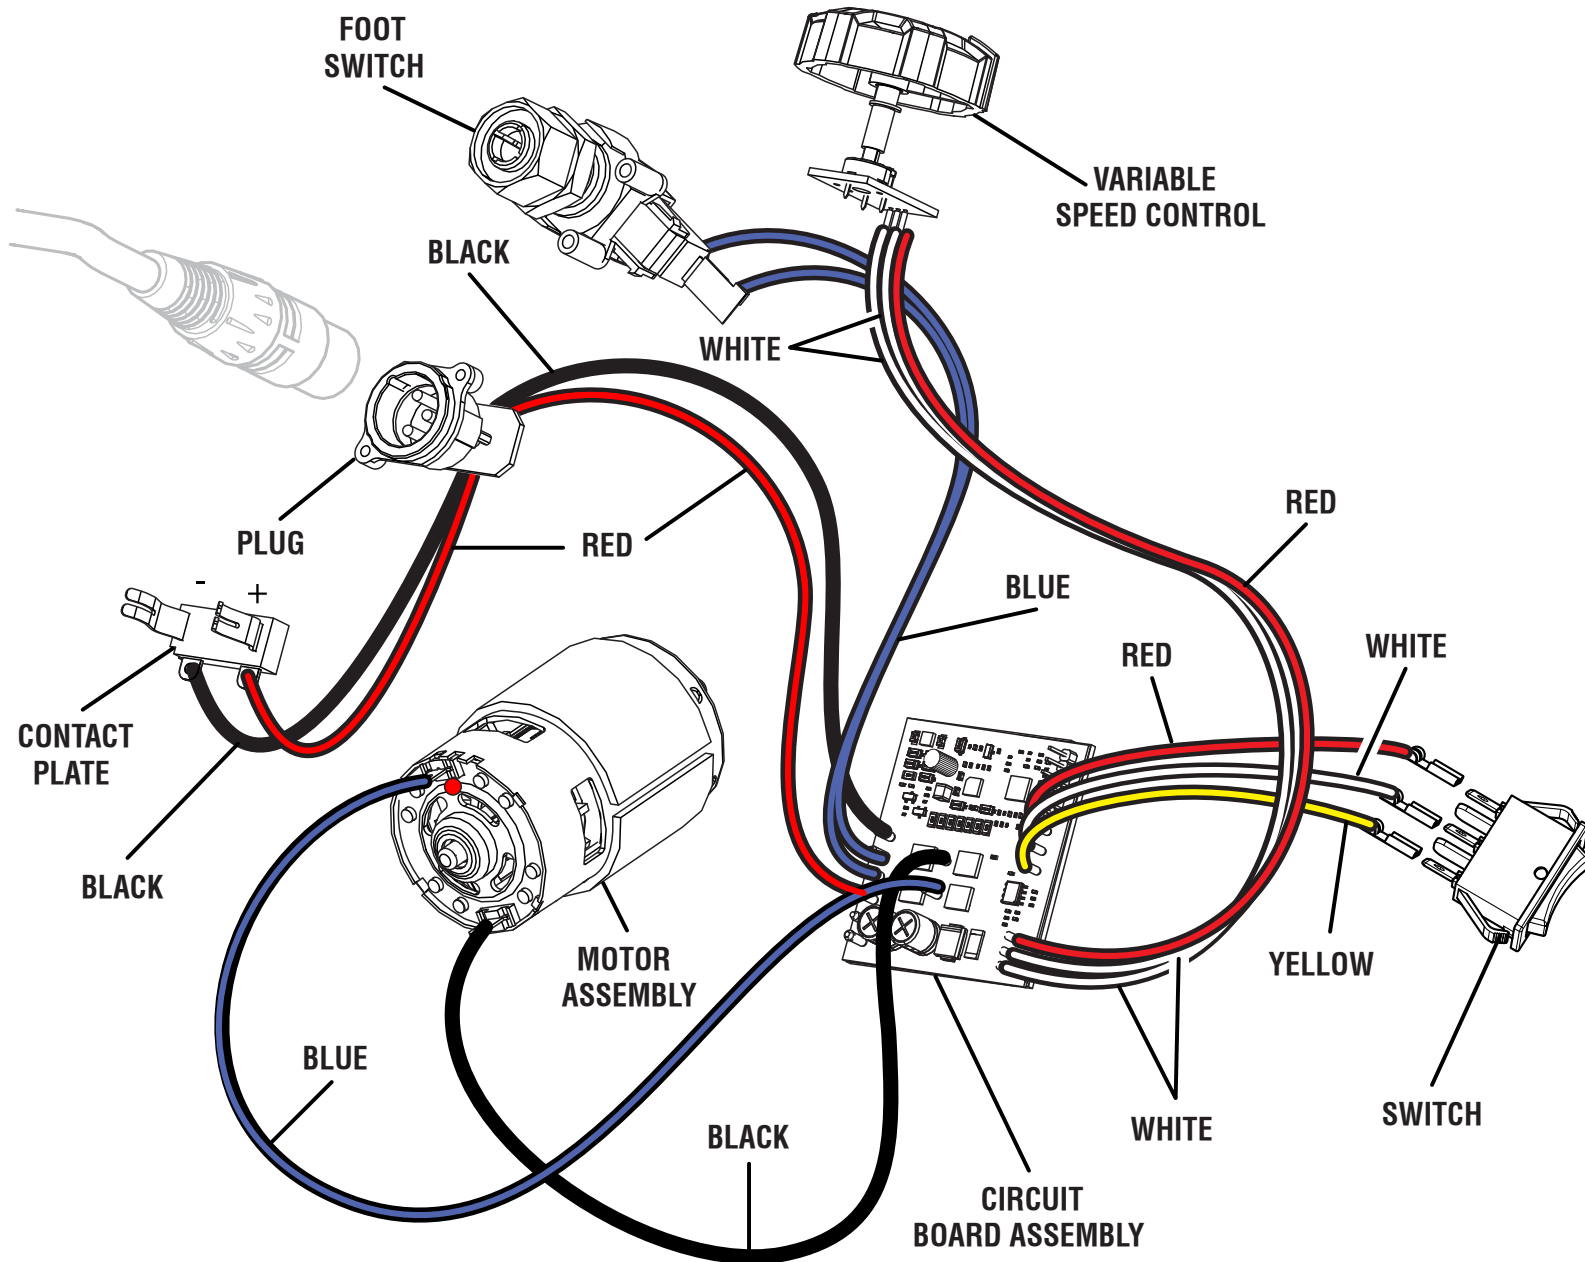

RYOBI
18 Volt Hybrid
Standing Drain Auger
Model Number P4003
Repair Sheet

RYOBI 18 VOLT HYBRID STANDING DRAIN AUGER – MODEL NUMBER P4003

RYOBI 18 VOLT HYBRID STANDING DRAIN AUGER – MODEL NUMBER P4003

The model number will be found on a label attached to the motor housing. Always mention the model number in all correspondence regarding your **18 VOLT HYBRID STANDING DRAIN AUGER** or when ordering parts.

RYOBI 18 VOLT HYBRID STANDING DRAIN AUGER – MODEL NUMBER P4003

WIRING DIAGRAM