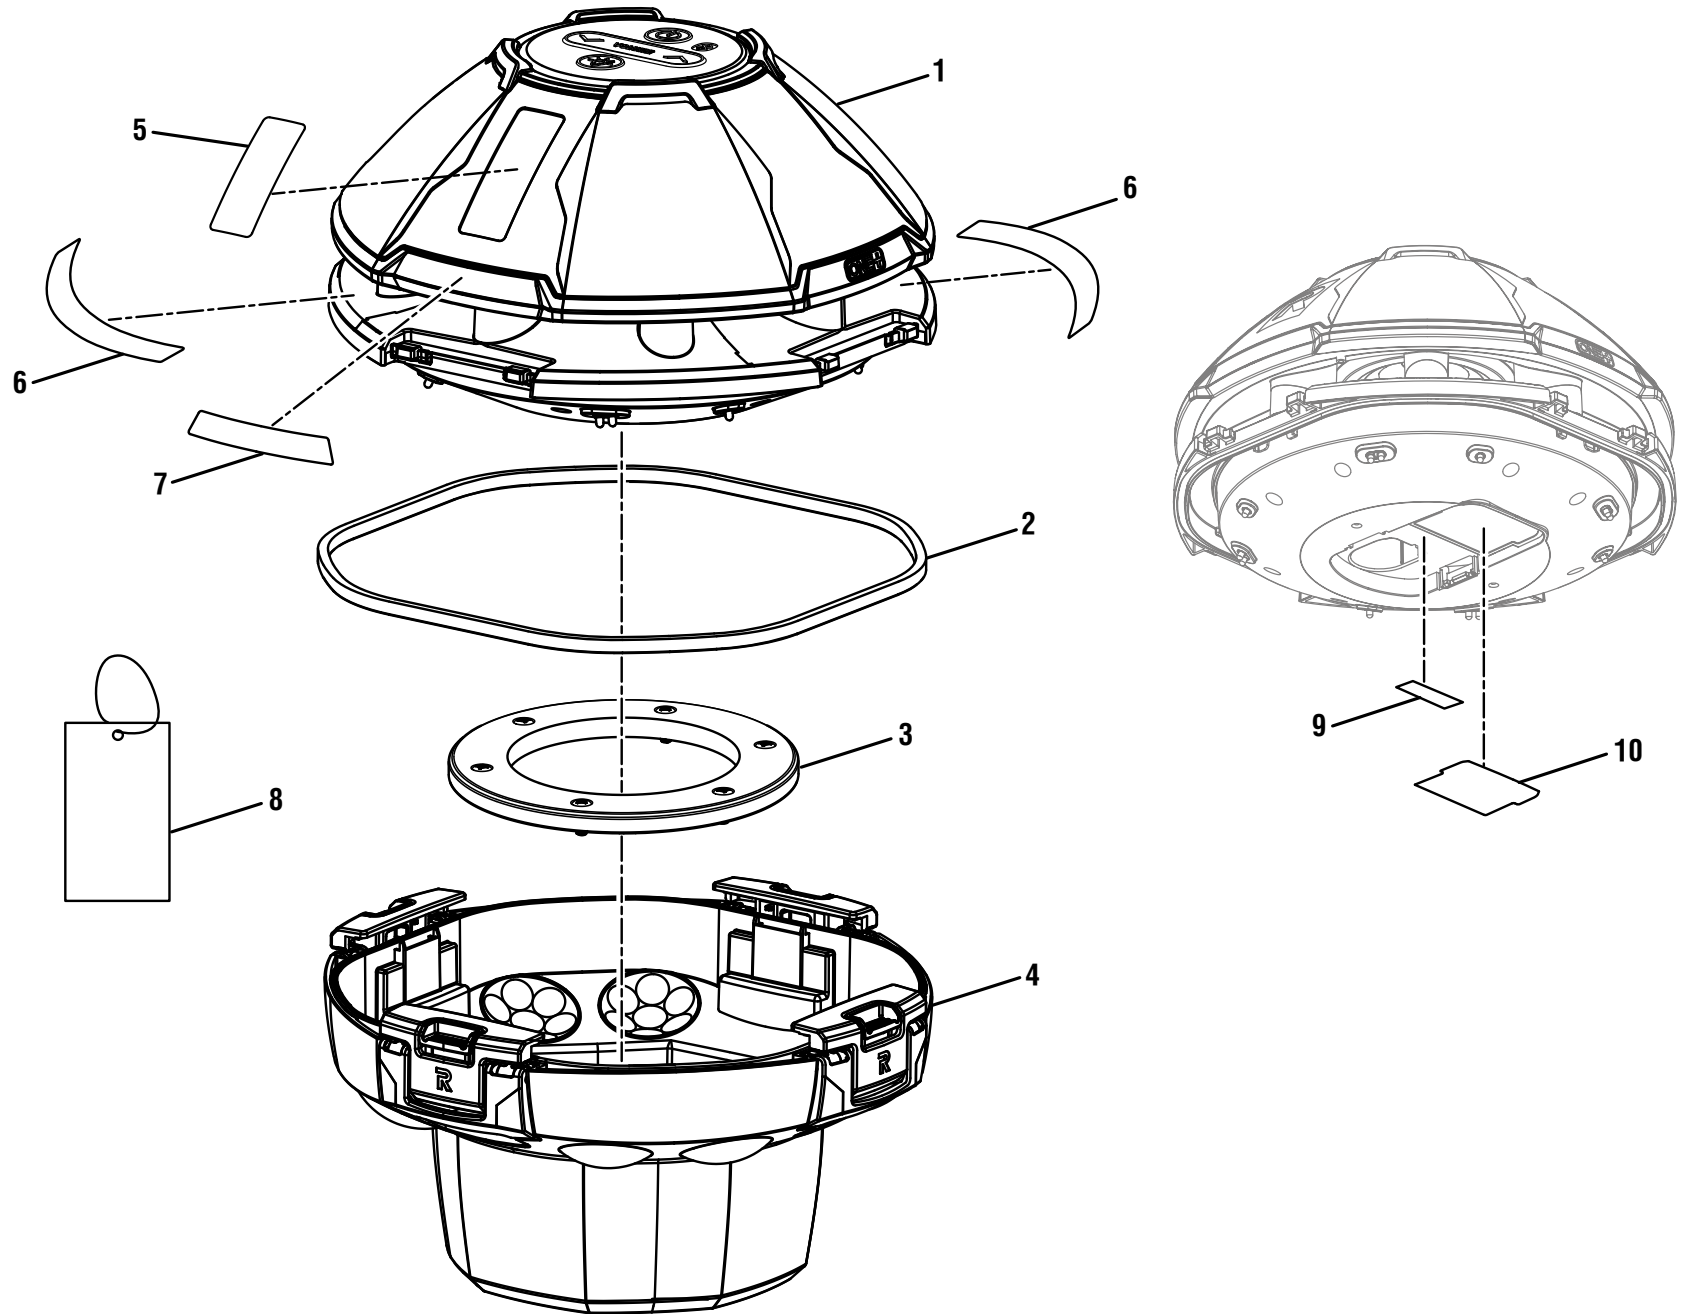

**RYOBI**  
**18 VOLT FLOATING SPEAKER/LIGHT SHOW**  
**MODEL NO. P3520**  
**REPAIR SHEET**

**ONE WORLD TECHNOLOGIES, INC.**

1428 Pearman Dairy Road, Anderson, SC 29625 • Phone 1-800-525-2579

[www.ryobitools.com](http://www.ryobitools.com)

RYOBI 18 VOLT FLOATING SPEAKER/LIGHT SHOW - MODEL NUMBER P3520

## RYOBI 18 VOLT FLOATING SPEAKER/LIGHT SHOW – MODEL NUMBER P3520

The model number will be found on a label attached to the motor housing. Always mention the model number in all correspondence regarding your **STICK VACUUM** or when ordering parts.

### PARTS LIST

KEY NO.	PART NUMBER	DESCRIPTION	QTY
1	019752001111	Upper Assembly.....	1
2	019752001008	Gasket.....	1
3	019752001109	Counter Ballast Assembly.....	1
4	019752001112	Lower Assembly.....	1
5	940114531	Ryobi Logo Label.....	1
6	941120353	Latches Warning Label.....	2
7	940114532	Bluetooth Label.....	2
8	918006020	Instruction Hangtag.....	1
9	941120352	Battery Use Warning Label.....	1
10	941488289	Data Label.....	1
	<b>Not Shown:</b>		
	995000382	Operator's Manual	
	1-25-18		
	(Rev:01)		