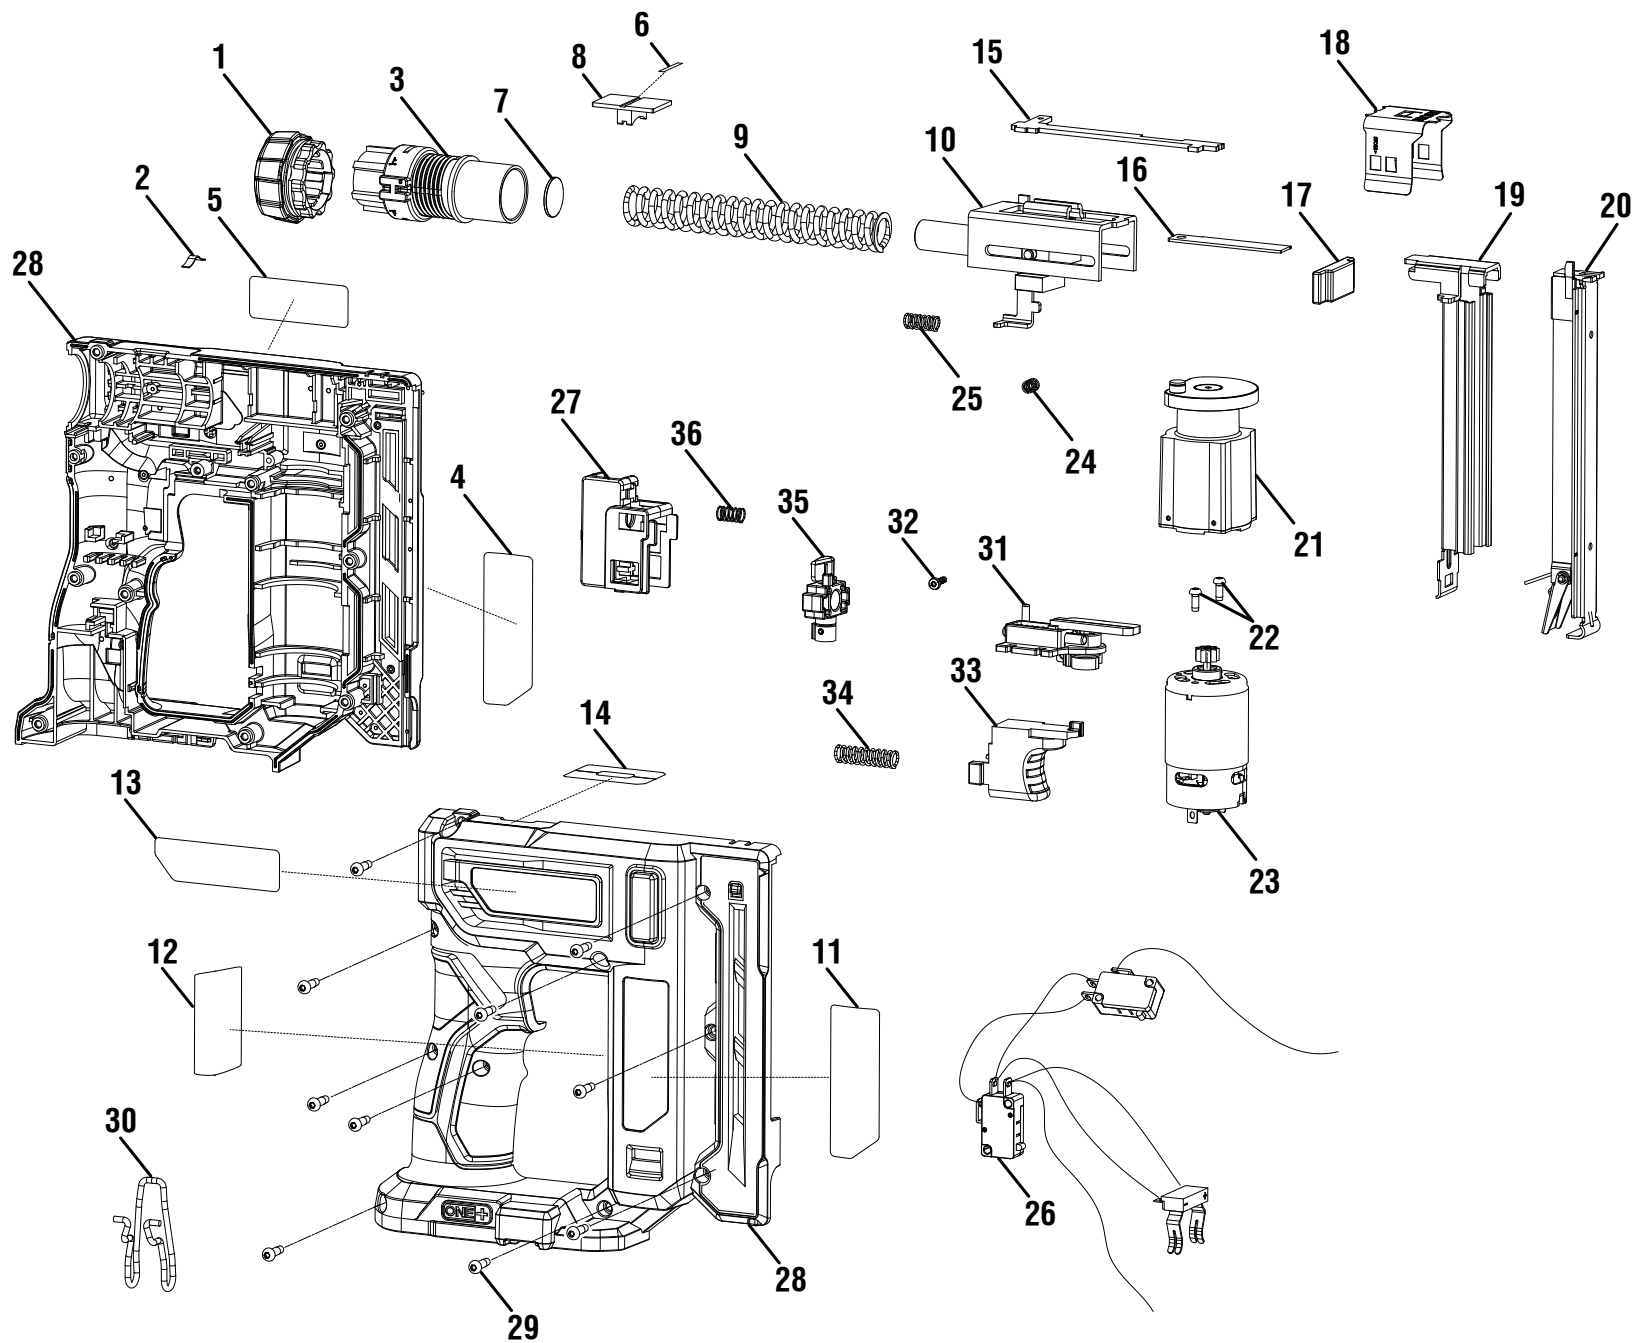

RYOBI T50 STAPLER – MODEL NO. P317

RYOBI T50 STAPLER – MODEL NO. P317

The model number will be found on a label attached to the motor housing. Always mention the model number in all correspondence regarding your **T50 STAPLER** or when ordering repair parts.

PARTS LIST

KEY NO.	PART NUMBER	DESCRIPTION	QTY	KEY NO.	PART NUMBER	DESCRIPTION	QTY
1	536145001	Depth Adjustment Knob.....	1	21	204694002	Cam and Gear Assembly	1
2	635804001	Spring Plate.....	1	22	661031003	Screw (M3 x 8 mm, T10 Torx Pan Hd.)	2
3	204691002	Sleeve Assembly	1	23	206844001	Motor Assembly	1
4	941120418	Compression Drive Logo Label.....	1	24	697126001	Compression Spring	1
5	940114178	Logo Label	1	25	697114001	Compression Spring	1
6	941001740	Tension Indicator Label	1	26	204697002	Switch and Contact Plate Holder Assembly	1
7	658451001	Plate	1	27	204701002	Switch Support and Cover Assembly (Inc. Key No. 36)	1
8	204692002	Drive Force Indicator Assembly (Inc. Key No. 6)	1	28	204696002	Housing Assembly (Inc. Key Nos. 4-5 & 11-14).....	1
9	697112001	Output Spring.....	1	29	662328001	Screw (M3.5 x 12 mm, T10 Torx Pan Hd.)	10
10	206843001	Drive Mass Assembly.....	1	30	696626001	Belt Clip.....	1
11	941120417	Warning Label	1	31	204698002	Switch Frame Assembly.....	1
12	941007102	T50 Label.....	1	32	662090001	Screw (M2.6 x 10 mm, T8 Torx Pan Hd.)	1
13	941122128	Data Label	1	33	536130001	Main Trigger.....	1
14	941007103	Force Indicator Label	1	34	697113001	Compression Spring	1
15	635641001	Workpiece Contact.....	1	35	204699002	Contact Block Assembly.....	1
16	635637001	Driver Blade.....	1	36	697116001	Compression Spring	1
17	564840001	Bumper.....	1	Not Shown			
18	635828001	Wire and Screen Accessory	1		204701003	Staples (Two Strips)	
19	313785001	Magazine Base Assembly	1		995000710	Operator's Manual (961152983)	
20	204700002	Magazine and Pusher Assembly.....	1		1-24-19		
					(Rev:02)