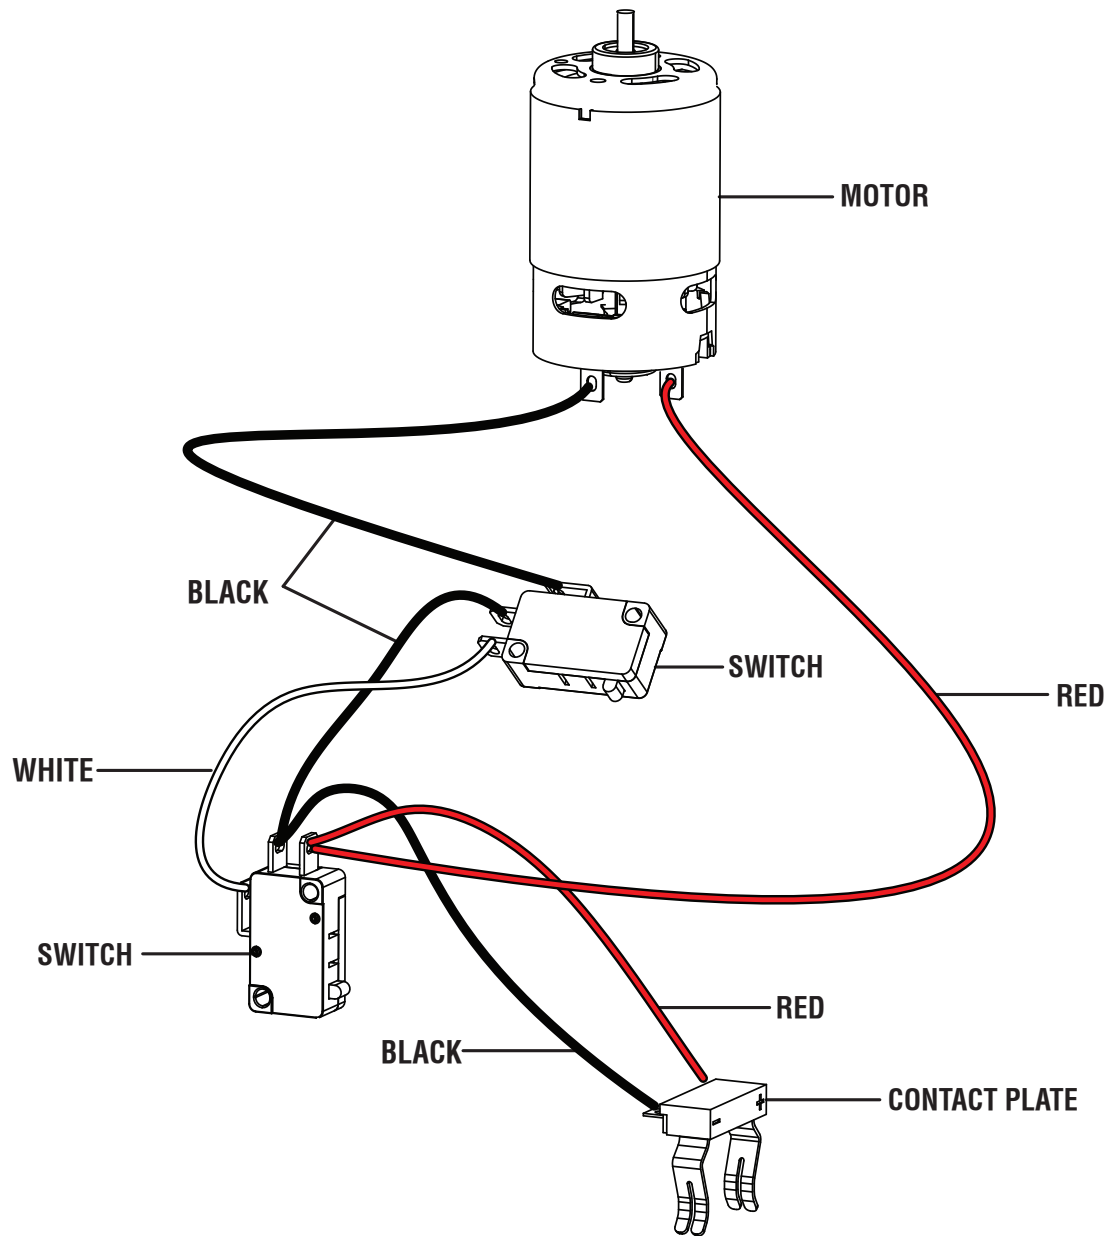

RYOBI T50 STAPLER – MODEL NO. P317

The model number will be found on a label attached to the motor housing. Always mention the model number in all correspondence regarding your **T50 STAPLER** or when ordering repair parts.

PARTS LIST

KEY NO.	PART NUMBER	DESCRIPTION	QTY	KEY NO.	PART NUMBER	DESCRIPTION	QTY
1	536145001	Depth Adjustment Knob.....	1	21	204694002	Cam and Gear Assembly	1
2	635804001	Spring Plate.....	1	22	661031003	Screw (M3 x 8 mm, T10 Torx Pan Hd.)	2
3	204691002	Sleeve Assembly	1	23	206844001	Motor Assembly	1
4	941120418	Compression Drive Logo Label.....	1	24	697126001	Compression Spring	1
5	940114178	Logo Label	1	25	697114001	Compression Spring	1
6	941001740	Tension Indicator Label	1	26	204697002	Switch and Contact Plate Holder Assembly	1
7	658451001	Plate	1	27	204701002	Switch Support and Cover Assembly (Inc. Key No. 36)	1
8	204692002	Drive Force Indicator Assembly (Inc. Key No. 6)	1	28	204696002	Housing Assembly (Inc. Key Nos. 4-5 & 11-14).....	1
9	697112001	Output Spring.....	1	29	662328001	Screw (M3.5 x 12 mm, T10 Torx Pan Hd.)	10
10	206843001	Drive Mass Assembly.....	1	30	696626001	Belt Clip.....	1
11	941120417	Warning Label	1	31	204698002	Switch Frame Assembly.....	1
12	941007102	T50 Label.....	1	32	662090001	Screw (M2.6 x 10 mm, T8 Torx Pan Hd.)	1
13	941122128	Data Label	1	33	536130001	Main Trigger.....	1
14	941007103	Force Indicator Label	1	34	697113001	Compression Spring	1
15	635641001	Workpiece Contact.....	1	35	204699002	Contact Block Assembly.....	1
16	635637001	Driver Blade.....	1	36	697116001	Compression Spring	1
17	564840001	Bumper.....	1	Not Shown			
18	635828001	Wire and Screen Accessory	1		204701003	Staples (Two Strips)	
19	313785001	Magazine Base Assembly	1		995000710	Operator's Manual (961152983)	
20	204700002	Magazine and Pusher Assembly.....	1		1-24-19		
					(Rev:02)		

RYOBI T50 STAPLER – MODEL NO. P317

WIRING DIAGRAM