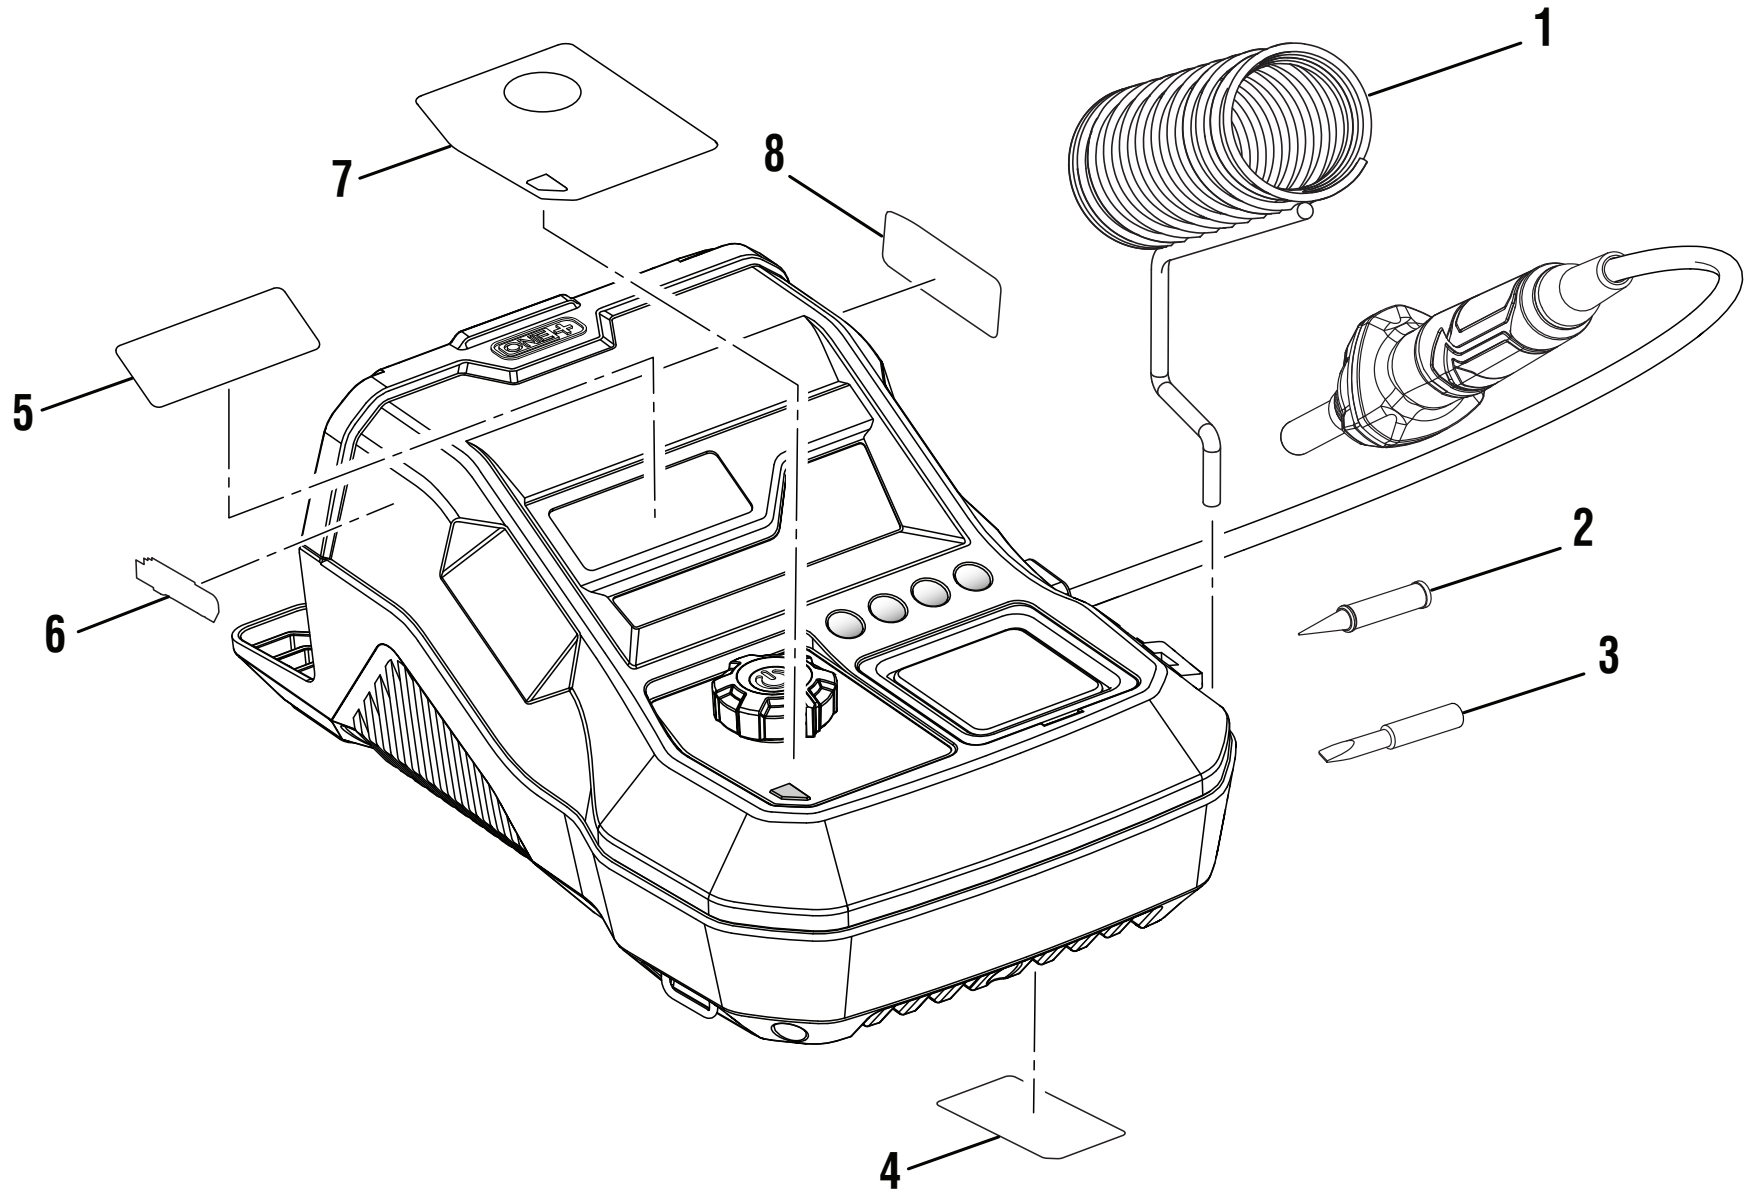

RYOBI
Hybrid Soldering Station
Model Number P3100
Repair Sheet

One World Technologies, Inc.
P.O. Box 1288, Anderson, SC 29622
Phone 1-800-860-4050 ■ www.ryobitools.com

HYBRID SOLDERING STATION – MODEL NUMBER P3100

HYBRID SOLDERING STATION – MODEL NUMBER P3100

The model number will be found on a label attached to the motor housing. Always mention the model number in all correspondence regarding your **HYBRID SOLDERING STATION** or when ordering repair parts.

PARTS LIST

KEY NO.	PART NUMBER	DESCRIPTION	QTY
1	019757001001	Pen Holder.....	1
2	019757001004	Fine Point Tip.....	1
3	019757001801	Chisel Tip.....	1
4	941488319	Data Label.....	1
5	940114519	Logo Label.....	1
6	941001708	Lithium Hybrid Label.....	1
7	941001707	Control Label.....	1
8	941120384	Warning Label.....	1
NOT SHOWN:			
	019757001802	Solder	
	995000556	Operator's Manual (961006065)	
	4-23-19 (Rev:02)		