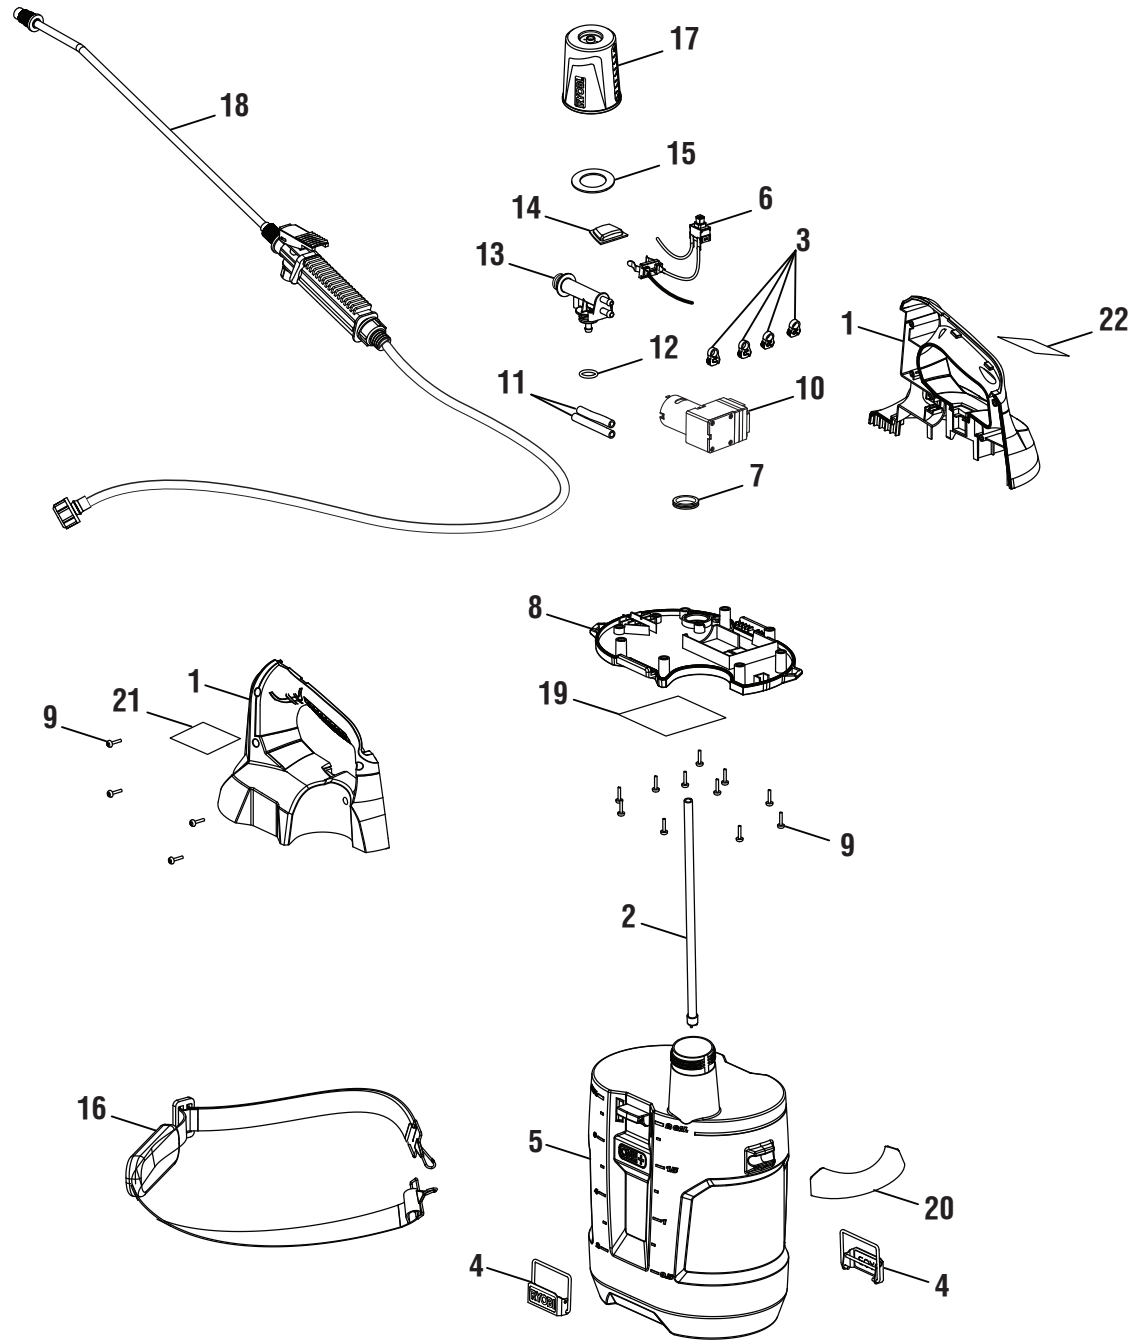

RYOBI
18 Volt Chemical Sprayer
Item No. P2803
Manufacturing No. 107270002
Replacement Parts List

TECHTRONIC INDUSTRIES POWER EQUIPMENT

1428 Pearman Dairy Road, Anderson, SC 29625 USA

1-800-860-4050 • www.ryobitools.com

RYOBI 18 Volt Chemical Sprayer – Item No. P2803

RYOBI 18 Volt Chemical Sprayer – Item No. P2803

The model number will be found on a label attached to the housing deck assembly. Always mention the model number of your **CHEMICAL SPRAYER** when requesting service or ordering repair parts.

KEY NO.	PART NUMBER	DESCRIPTION	QTY
1	311819001	Handle Housing Assembly (Inc. Key Nos. 21-22).....	1
2	313384001	Tube (Long)	1
3	531414001	Hose Clip.....	4
4	636345002	Latch	2
5	311818002	Water Tank Assembly (Inc. Key No. 20).....	1
6	311822001	Wiring Harness and Switch Assembly	1
7	563916001	Rubber Seal	1
8	311821001	Housing Deck Assembly (Inc. Key No. 19)	1
9	660208106	Screw (M4x14 mm).....	15
10	307942003	Pump Diaphragm Assembly	1
11	563631001	Tube (Short).....	2
12	563640001	O-Ring.....	1
13	528539001	Connector	1
14	563630001	Switch Cover	1
15	563910001	Rubber Seal	1
16	903411001	Shoulder Strap.....	1
17	313596001	Tank Cap Assembly	1
18	307479001	Trigger Handle Assembly.....	1
19	941588211	Data Label.....	1
20	940851324	Warning Icon Label	1
21	940851052	Notice Label (English)	1
22	940851058	Notice Label (French/Spanish)	1