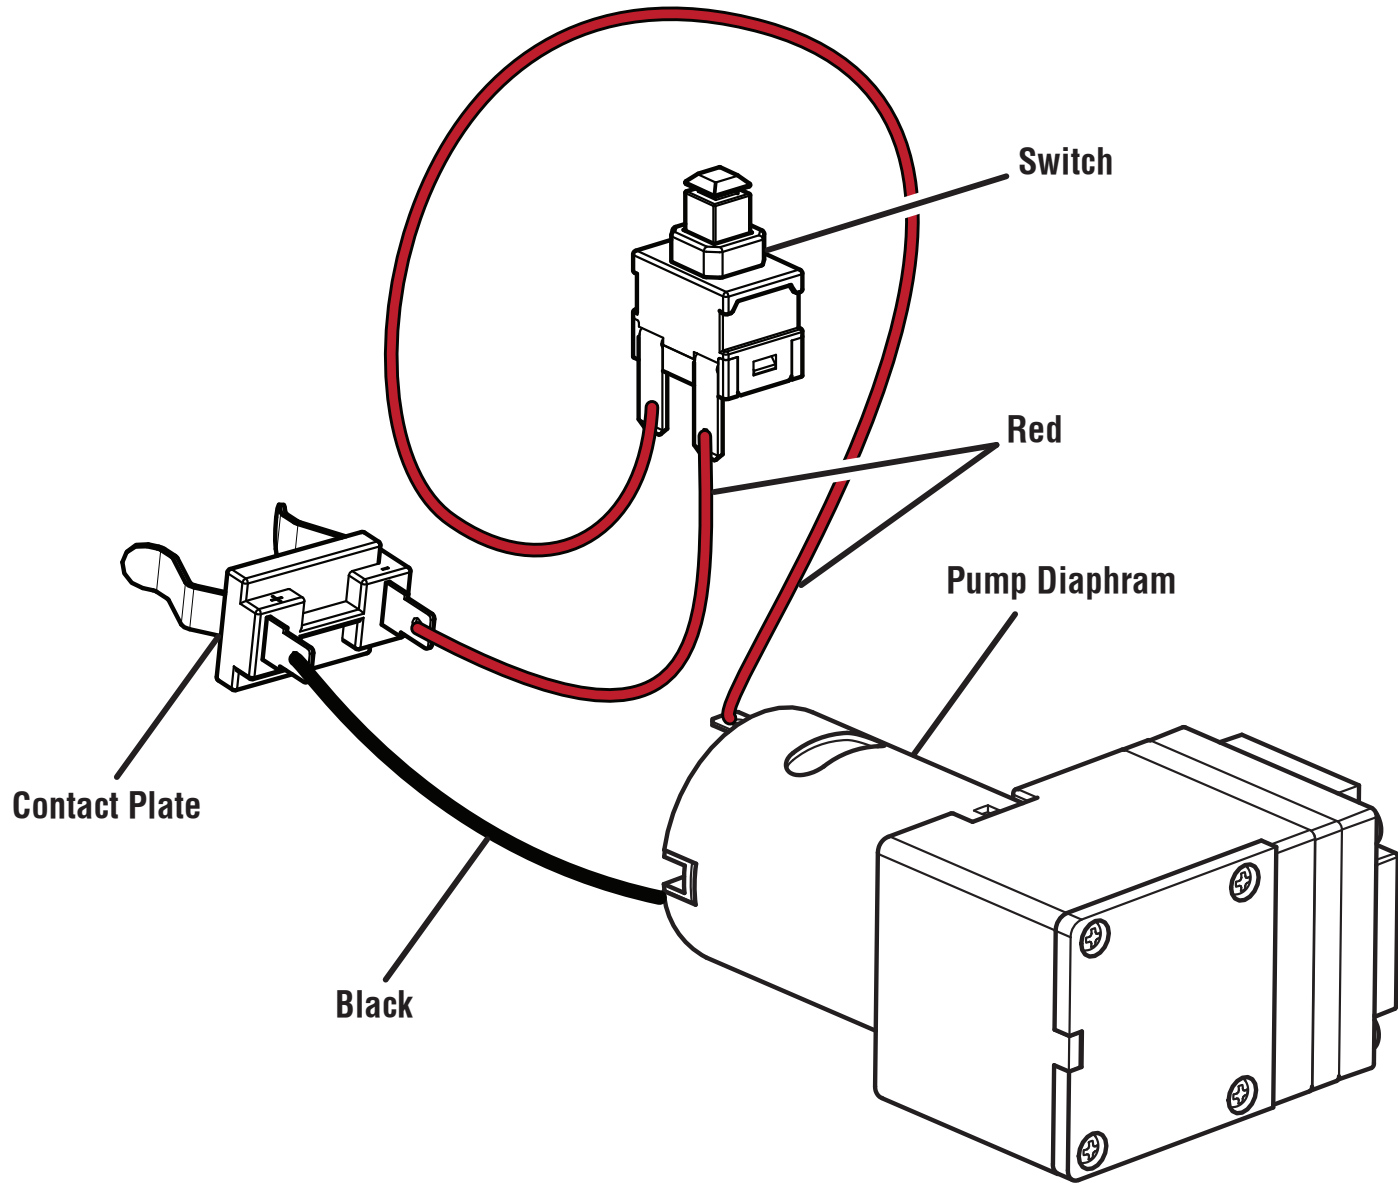

RYOBI 18 Volt Chemical Sprayer – Item No. P2803

The model number will be found on a label attached to the housing deck assembly. Always mention the model number of your **CHEMICAL SPRAYER** when requesting service or ordering repair parts.

KEY NO.	PART NUMBER	DESCRIPTION	QTY
1	311819001	Handle Housing Assembly (Inc. Key Nos. 21-22).....	1
2	313384001	Tube (Long)	1
3	531414001	Hose Clip.....	4
4	636345002	Latch	2
5	311818002	Water Tank Assembly (Inc. Key No. 20).....	1
6	311822001	Wiring Harness and Switch Assembly	1
7	563916001	Rubber Seal	1
8	311821001	Housing Deck Assembly (Inc. Key No. 19)	1
9	660208106	Screw (M4x14 mm).....	15
10	307942003	Pump Diaphragm Assembly	1
11	563631001	Tube (Short).....	2
12	563640001	O-Ring.....	1
13	528539001	Connector	1
14	563630001	Switch Cover	1
15	563910001	Rubber Seal	1
16	903411001	Shoulder Strap.....	1
17	313596001	Tank Cap Assembly	1
18	307479001	Trigger Handle Assembly.....	1
19	941588211	Data Label.....	1
20	940851324	Warning Icon Label	1
21	940851052	Notice Label (English)	1
22	940851058	Notice Label (French/Spanish)	1

Not Shown:

- 120715001 O-Ring Kit
- 995000275 Operator's Manual
- 7-24-19
- (Rev:04)

WIRING DIAGRAM