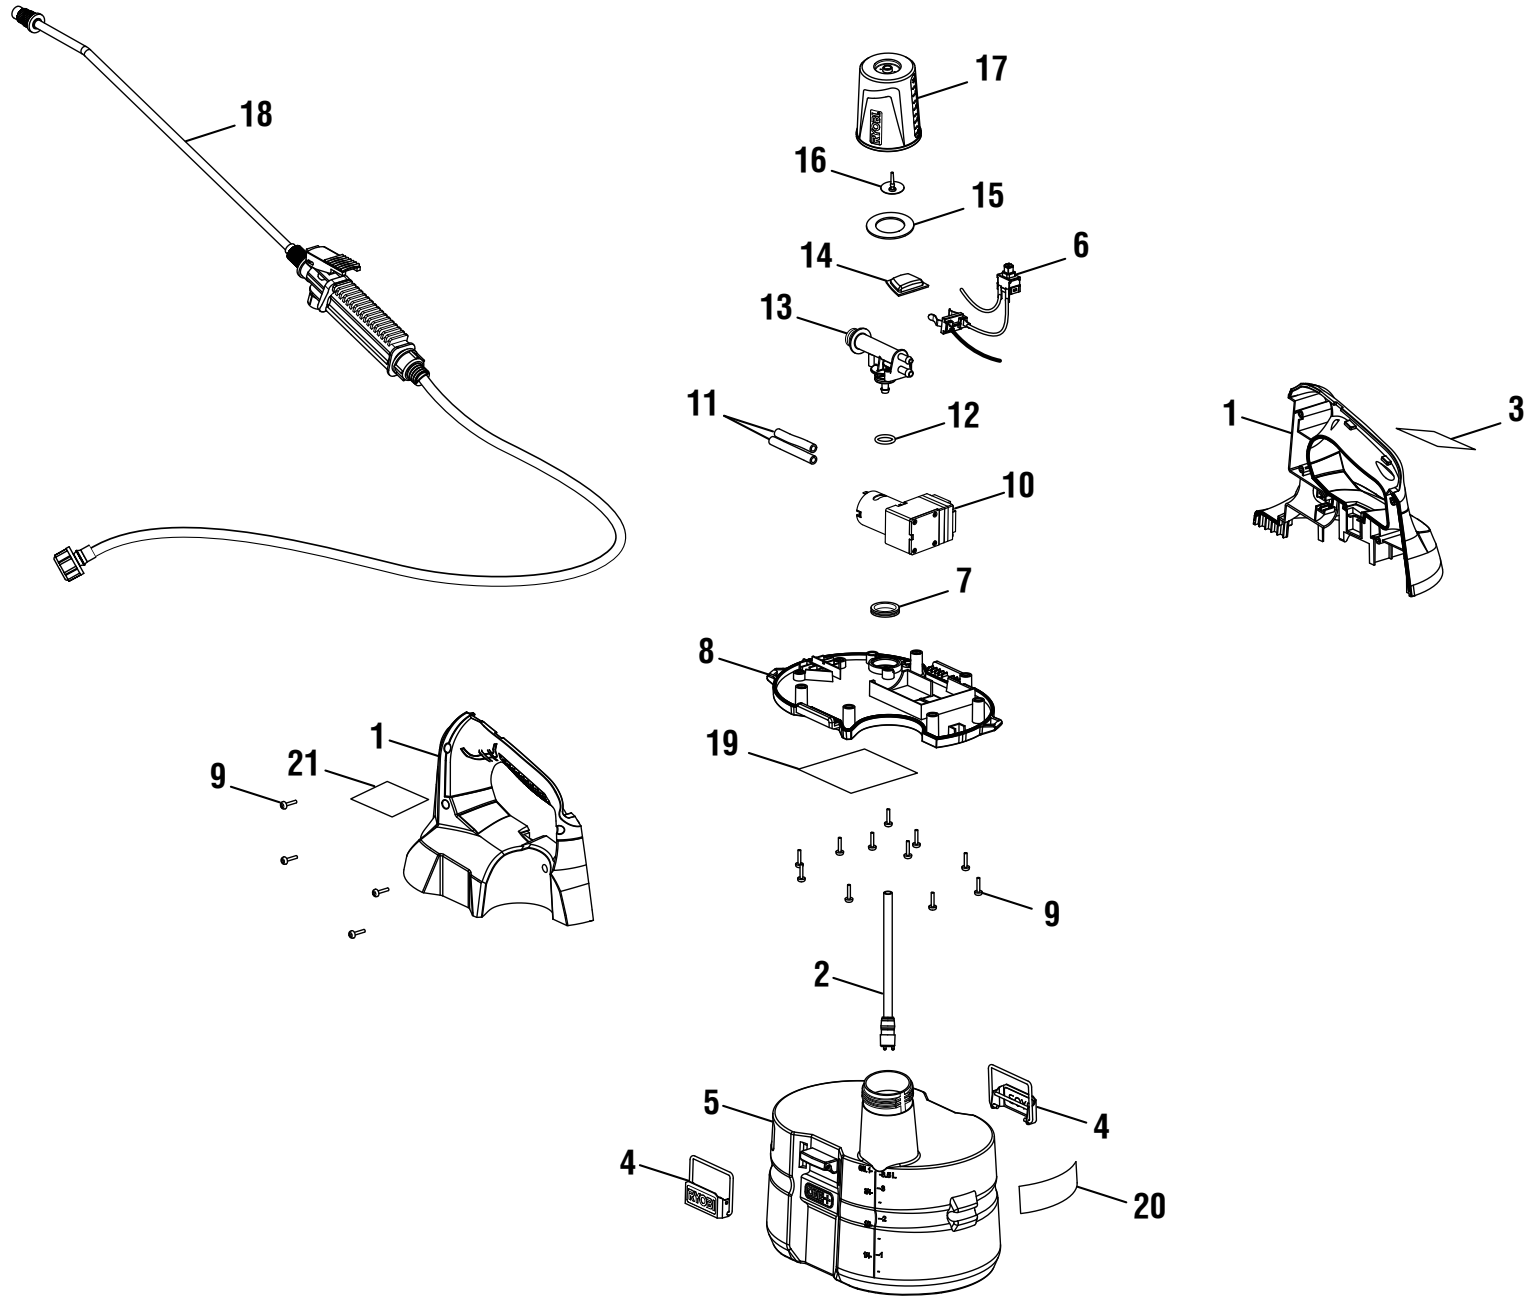

**RYOBI**  
**18 VOLT CHEMICAL SPRAYER**  
**ITEM NO. P2800**  
**MANUFACTURING NO. 107270001**  
**REPLACEMENT PARTS LIST**

RYOBI 18 Volt Chemical Sprayer – Item No. P2800

**RYOBI 18 Volt Chemical Sprayer – Item No. P2800**

The model number will be found on a label attached to the motor housing. Always mention the model number of your **CHEMICAL SPRAYER** when requesting service or ordering repair parts.

<b>KEY NO.</b>	<b>PART NUMBER</b>	<b>DESCRIPTION</b>	<b>QTY</b>
1	311819001	Handle Housing Assembly.....	1
2	313384002	Suction Tube and Filter Assembly .....	1
3	940851058	Notice Label (B).....	1
4	636345001	Latch .....	2
5	311818001	Water Tank Assembly .....	1
6	311822001	Wiring Harness.....	1
7	563916001	Rubber Seal .....	1
8	311821001	Housing Deck Assembly.....	1
9	660208106	Screw (M4x14 mm).....	15
10	307942003	Pump Diaphragm .....	1
11	563631001	Tube (long).....	2
12	563640001	O-Ring.....	1
13	528539001	Connector .....	1
14	563630001	Switch .....	1
15	563910001	Rubber .....	1
16	563713001	Rubber Umbrella Pin.....	1
17	528547001	Tank Cap .....	1
18	307479001	Trigger Handle Assembly.....	1
19	941588086	Data Label.....	1
20	940657177	Warning Icon Label .....	1
21	940851052	Notice Label (A).....	1
	<b>Not Shown:</b>		
	120715001	O-Ring Kit	
	991000645	Operator's Manual	
	3-28-18 (Rev:03)		

**WIRING DIAGRAM**