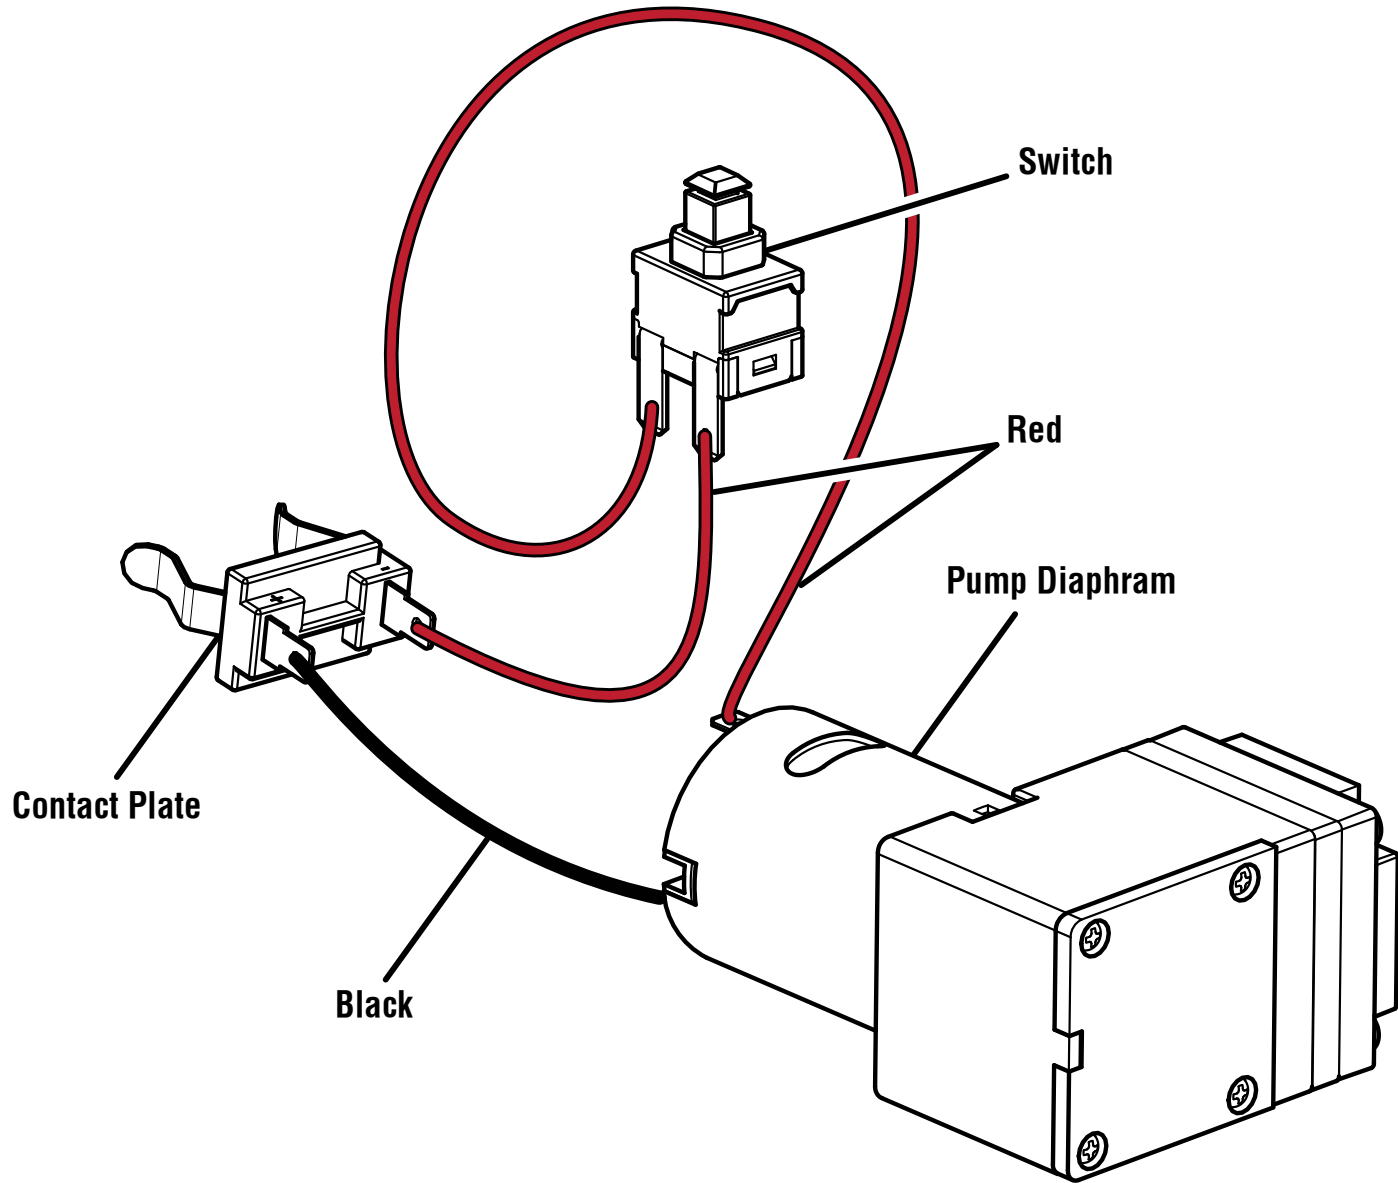

**RYOBI**  
**18 VOLT CHEMICAL SPRAYER**  
**ITEM NO. P2800**  
**MANUFACTURING NO. 107270001**  
**REPLACEMENT PARTS LIST**

RYOBI 18 Volt Chemical Sprayer – Item No. P2800

**RYOBI 18 Volt Chemical Sprayer – Item No. P2800**

The model number will be found on a label attached to the motor housing. Always mention the model number of your **CHEMICAL SPRAYER** when requesting service or ordering repair parts.

<b>KEY NO.</b>	<b>PART NUMBER</b>	<b>DESCRIPTION</b>	<b>QTY</b>
1	311819001	Handle Housing Assembly.....	1
2	313384002	Suction Tube and Filter Assembly .....	1
3	940851058	Notice Label (B).....	1
4	636345001	Latch .....	2
5	311818001	Water Tank Assembly .....	1
6	311822001	Wiring Harness.....	1
7	563916001	Rubber Seal .....	1
8	311821001	Housing Deck Assembly.....	1
9	660208106	Screw (M4x14 mm).....	15
10	307942003	Pump Diaphragm .....	1
11	563631001	Tube (long).....	2
12	563640001	O-Ring.....	1
13	528539001	Connector .....	1
14	563630001	Switch .....	1
15	563910001	Rubber .....	1
16	563713001	Rubber Umbrella Pin.....	1
17	528547001	Tank Cap .....	1
18	307479001	Trigger Handle Assembly.....	1
19	941588086	Data Label.....	1
20	940657177	Warning Icon Label .....	1
21	940851052	Notice Label (A).....	1
	<b>Not Shown:</b>		
	120715001	O-Ring Kit	
	991000645	Operator's Manual	
	3-28-18 (Rev:03)		

**WIRING DIAGRAM**