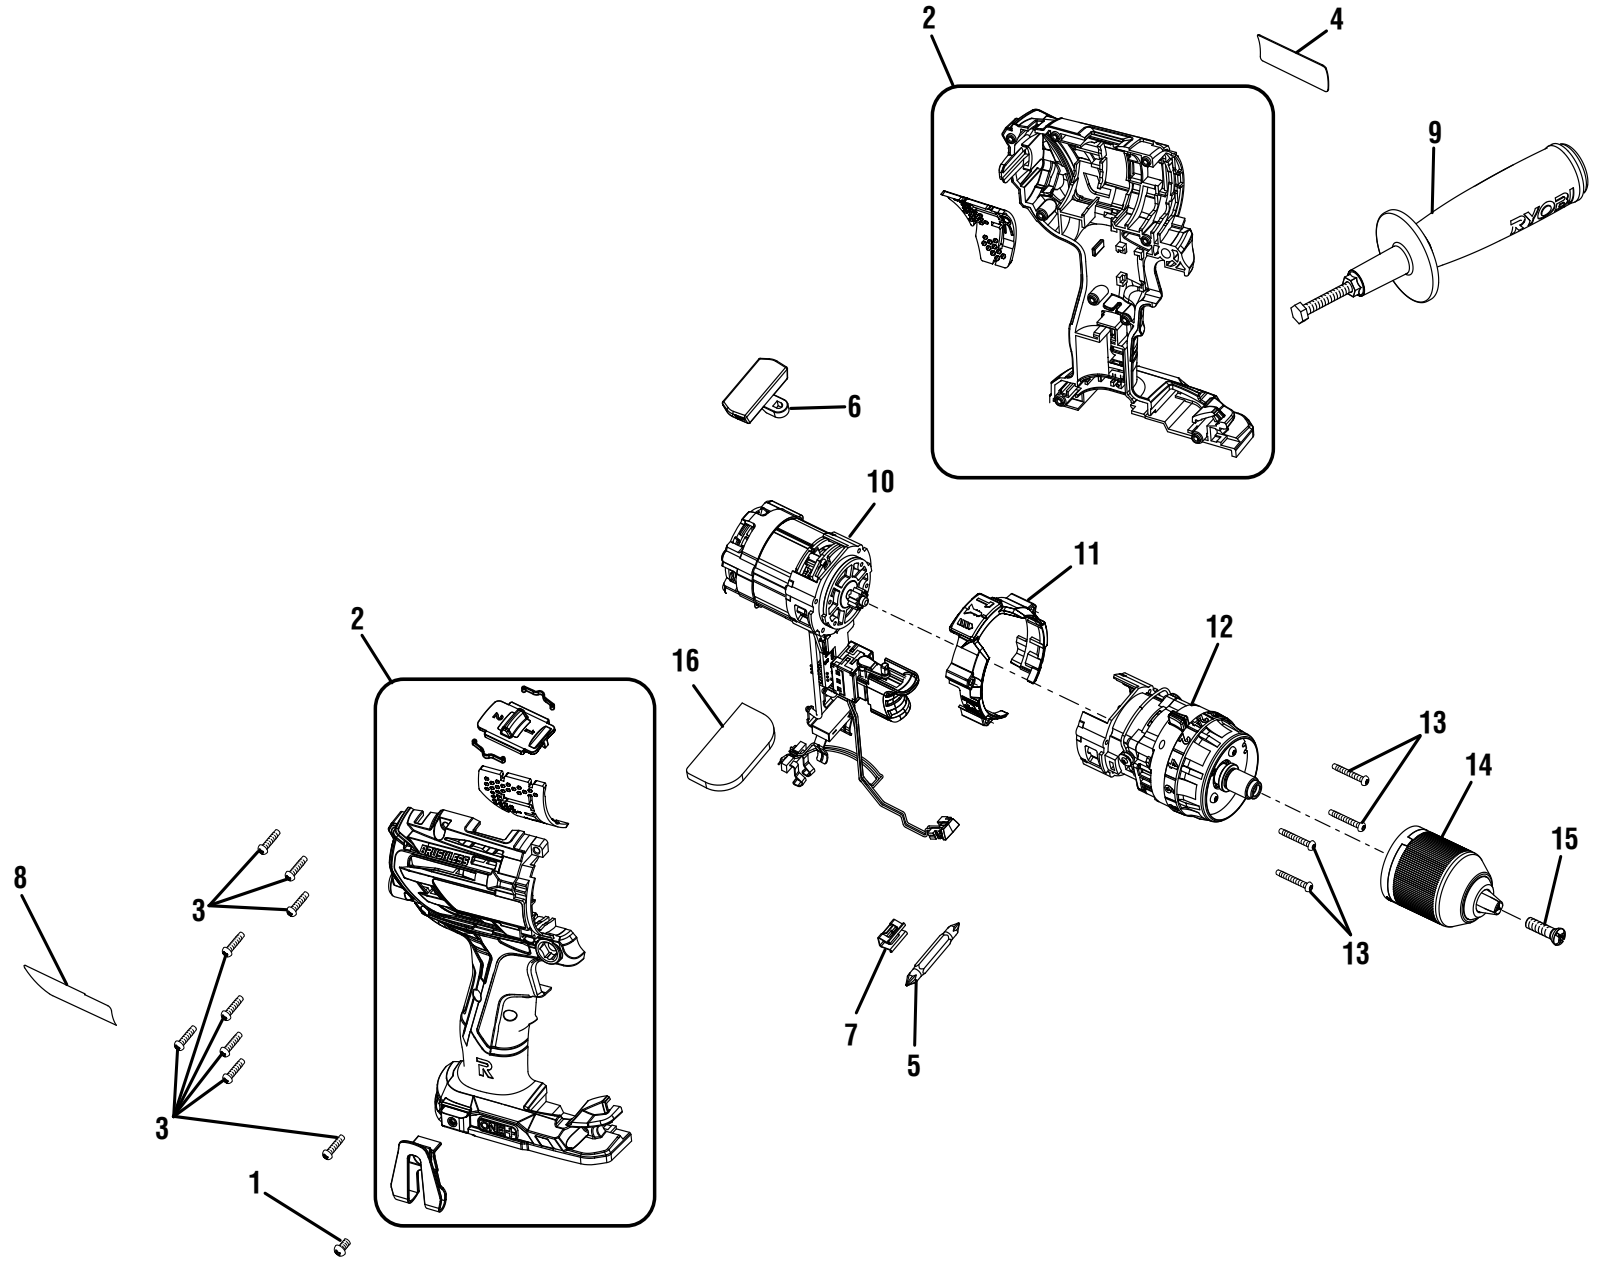

**RYOBI**  
**18 VOLT BRUSHLESS HAMMER DRILL**  
**MODEL NUMBER P251**  
**REPAIR SHEET**

**ONE WORLD TECHNOLOGIES, INC.**

1428 Pearman Dairy Road, Anderson, SC 29625 • Phone 1-800-525-2579  
États-Unis, Téléphone 1-800-525-2579 • USA, Teléfono 1-800-525-2579

## RYOBI 18 VOLT BRUSHLESS HAMMER DRILL – MODEL NUMBER P251

The model number will be found on data label attached to the motor housing. Always mention the model number in all correspondence regarding your **HAMMER DRILL** or when ordering repair parts.

### PARTS LIST

KEY NO.	PART NUMBER	DESCRIPTION	QTY	KEY NO.	PART NUMBER	DESCRIPTION	QTY
1	660212057	Screw (M4 x 7 mm, Pan Hd.).....	1	10	206584001	Motor, Circuit Board and Switch Assembly.....	1
2	204406003	Housing Assembly Kit.....	1	11	351572001	Trim Ring.....	1
3	660206069	Screw (M3.5 x 14 mm, Pan Hd. S.T.).....	9	12	206585001	Gear Box Assembly.....	1
4	940114178	Logo Label.....	1	13	660187009	Screw (M3 x 22 mm, T10 Torx Pan Hd.).....	4
5	670820045	Double Ended Bit (#2 Philips Head/#6 Slotted x 50 mm).....	1	14	670764003	Chuck.....	1
6	531565001	Forward/Reverse Button.....	1	15	660134006	Screw (M6 x 18 mm, Pan Hd. Left Hand Threads).....	1
7	630206007	Bit Clip.....	1	16	303001015	Magnet (56 x 30 x 5 mm).....	1
8	941121859	Data Label.....	1	<b>Not Shown:</b>			
9	204407001	Auxiliary Handle Assembly.....	1		991000927	Operator's Manual (961152643)	
					11-28-17 (Rev:04)		

RYOBI 18 VOLT BRUSHLESS HAMMER DRILL – MODEL NUMBER P251

WIRING DIAGRAM