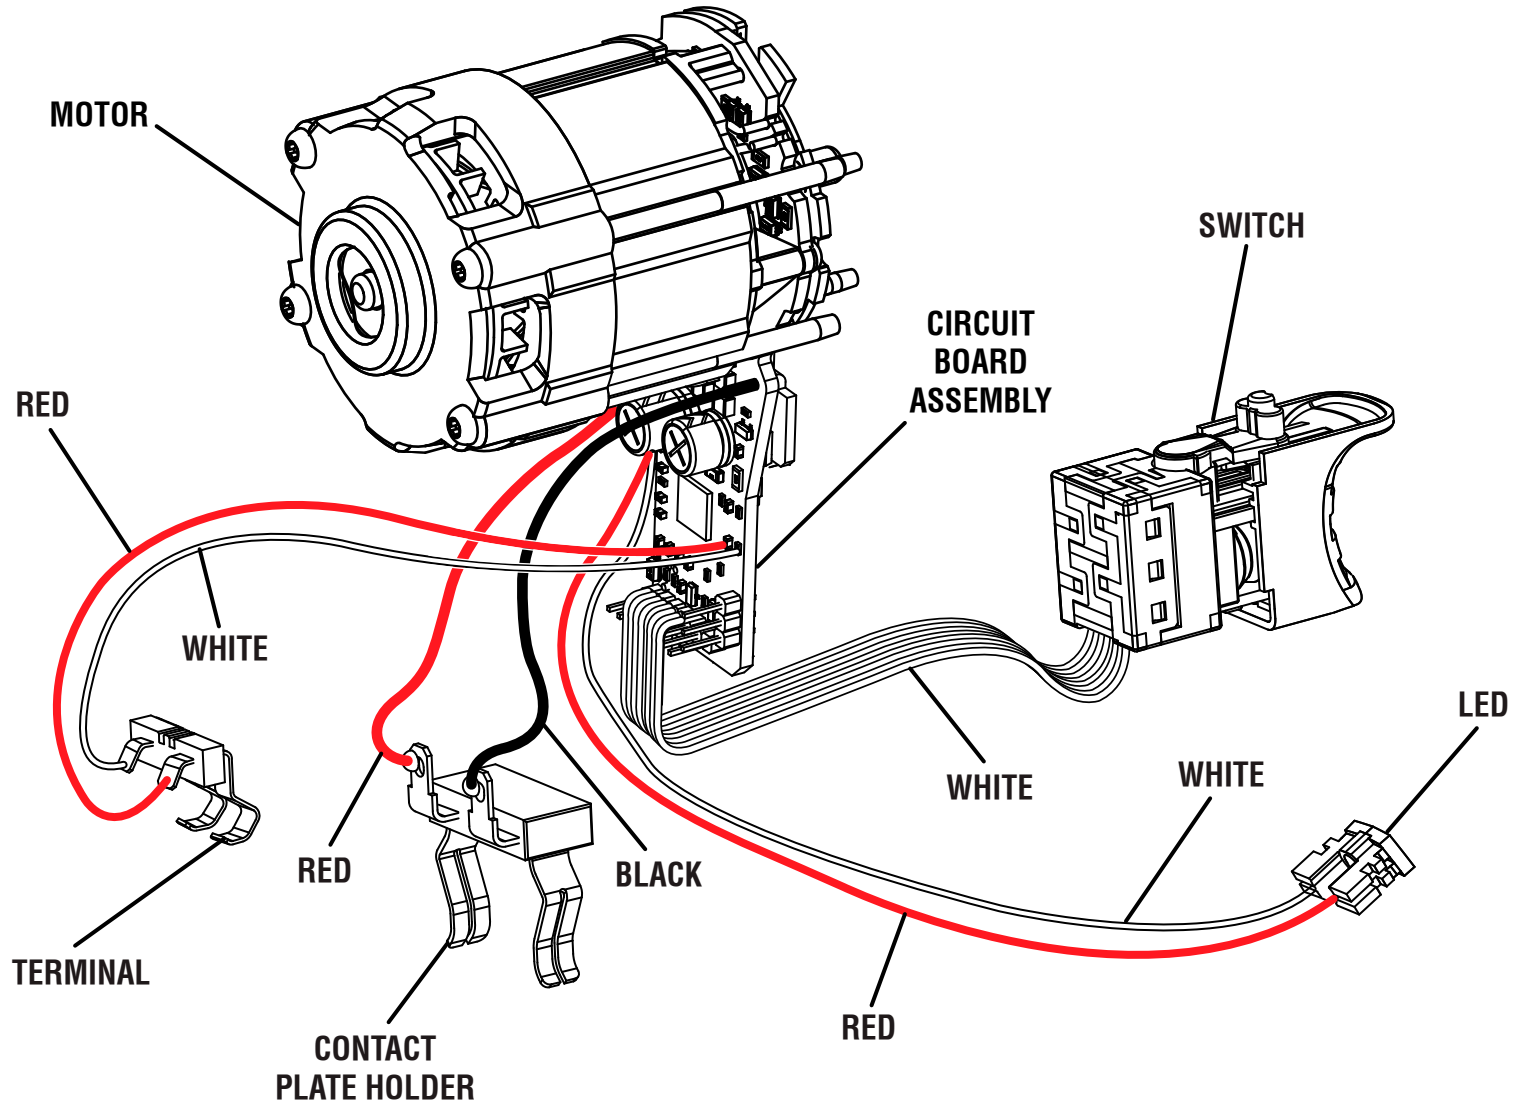

RYOBI 18 VOLT BRUSHLESS HAMMER DRILL – MODEL NUMBER P251

The model number will be found on data label attached to the motor housing. Always mention the model number in all correspondence regarding your **HAMMER DRILL** or when ordering repair parts.

PARTS LIST

KEY NO.	PART NUMBER	DESCRIPTION	QTY	KEY NO.	PART NUMBER	DESCRIPTION	QTY
1	660212057	Screw (M4 x 7 mm, Pan Hd.).....	1	10	206584001	Motor, Circuit Board and Switch Assembly.....	1
2	204406003	Housing Assembly Kit.....	1	11	351572001	Trim Ring.....	1
3	660206069	Screw (M3.5 x 14 mm, Pan Hd. S.T.).....	9	12	206585001	Gear Box Assembly.....	1
4	940114178	Logo Label.....	1	13	660187009	Screw (M3 x 22 mm, T10 Torx Pan Hd.).....	4
5	670820045	Double Ended Bit (#2 Philips Head/#6 Slotted x 50 mm).....	1	14	670764003	Chuck.....	1
6	531565001	Forward/Reverse Button.....	1	15	660134006	Screw (M6 x 18 mm, Pan Hd. Left Hand Threads).....	1
7	630206007	Bit Clip.....	1	16	303001015	Magnet (56 x 30 x 5 mm).....	1
8	941121859	Data Label.....	1	Not Shown:			
9	204407001	Auxiliary Handle Assembly.....	1		991000927	Operator's Manual (961152643)	
					11-28-17 (Rev:04)		

RYOBI 18 VOLT BRUSHLESS HAMMER DRILL – MODEL NUMBER P251

WIRING DIAGRAM