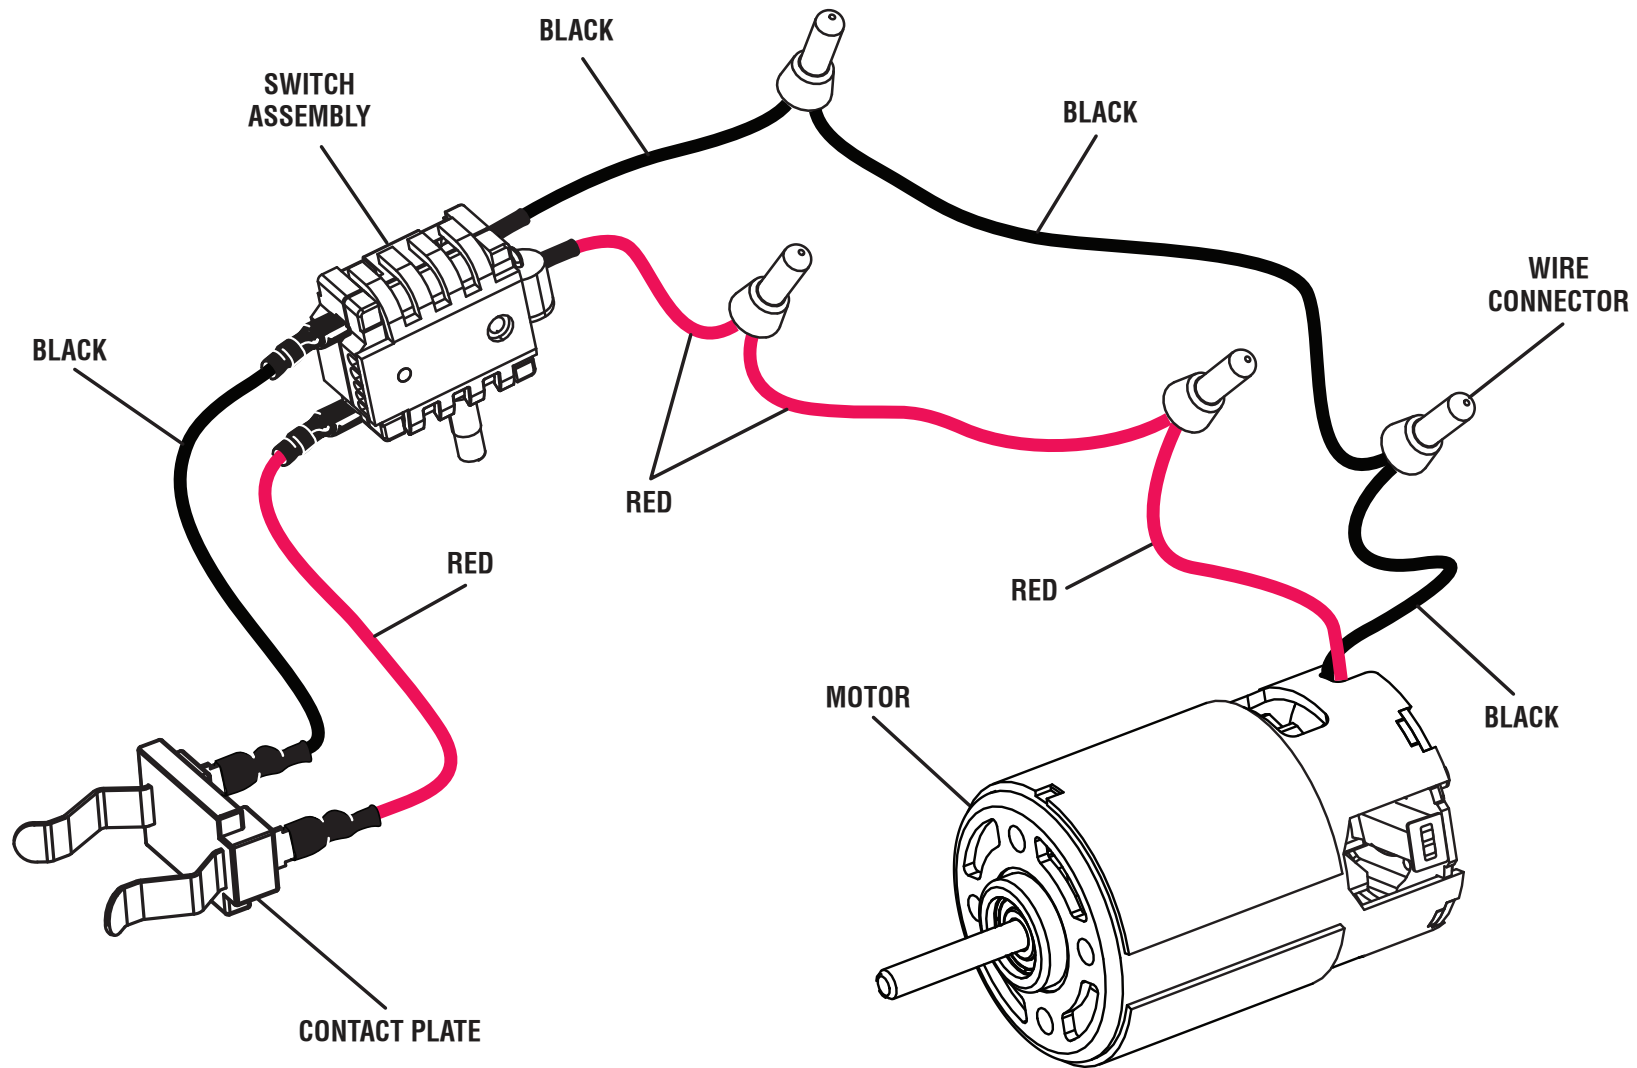

RYOBI 18 VOLT BLOWER – ITEM NOS. P2108/P21081/P21081VN/P21081VNM

The item number and manufacturing number will be found on a label attached to the housing. Always mention the item number and manufacturing number in all correspondence regarding your **BLOWER** or when ordering replacement parts.

PARTS LIST

KEY NO.	PART NUMBER	DESCRIPTION	QTY
1	661817001	Screw (M4 x 14 mm, T15 Torx Pan Hd.)	16
2	330078001	Handle Assembly (Inc. Key Nos. 16 and 18).....	1
3	529436001	Inlet Guard	1
4	330080001	Inlet Housing Assembly (Inc. Key No. 17, P2108/P21081).....	1
	205152001	Inlet Housing Assembly (Inc. Key No. 17, P21081VN).....	1
	205208001	Inlet Housing Assembly (Inc. Key No. 17, P21081VNM).....	1
5	563768002	Rubber Block	2
6	291632001	Switch and Contact Plate Assembly.....	1
7	790021001	Wire Connector	4
8	525552001	Trigger Assembly (Variable Speed)	1
9	529437004	Fan Blade.....	1
10	612854001	Bushing	1
11	351074001	Tail Cone Assembly.....	1
12	742200001	Motor.....	1
13	330079001	Blower Housing Outlet Assembly (Inc. Key No. 15).....	1
14	529431001	Blower Tube	1
15	940705307	Logo Label (Ryobi).....	2
16	940657183	Warning Label	1
17	941588103	Data Label (P2108).....	1
	941588169	Data Label (P21081).....	1
	941588324	Data Label (P21081VN).....	1
	941588369	Data Label (P21081VNM).....	1
18	940657184	Warning Icon Label	1
19	660502002	Screw w/Washer (M5 x 11 mm, Pan Hd.).....	4

NOT SHOWN:

991000679 Operator's Manual

4-3-19
(Rev:05)

RYOBI 18 VOLT BLOWER – ITEM NOS. P2108/P21081/P21081VN/P21081VNM

WIRING DIAGRAM