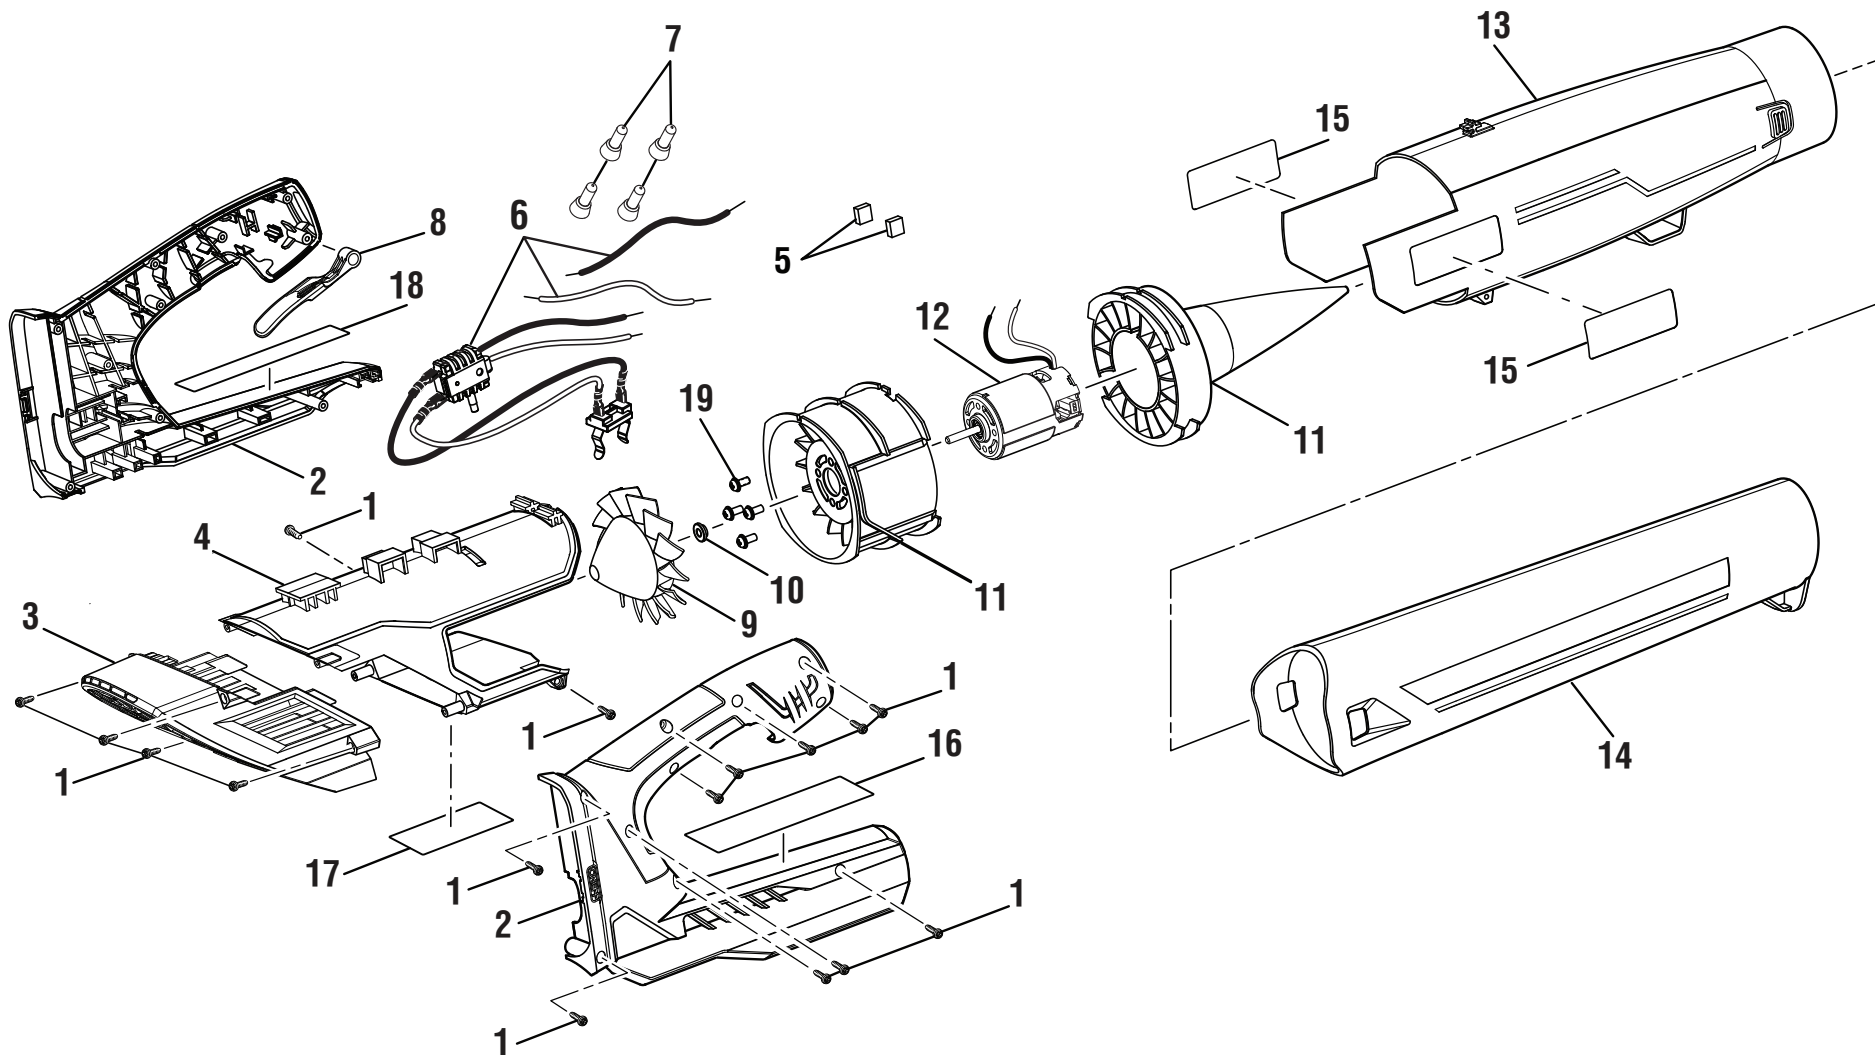

RYOBI
18 Volt Blower
Item Nos. P2108/P21081/P21081VN/P21081VNM
Mfg Nos. 107267001/107267003/107267033/107267101
Repair Sheet

ONE WORLD TECHNOLOGIES, INC.
P.O. Box 1288, Anderson, SC 29622 • Phone 1-800-525-2579
www.ryobitools.com

RYOBI 18 VOLT BLOWER – ITEM NOS. P2108/P21081/P21081VN/P21081VNM

RYOBI 18 VOLT BLOWER – ITEM NOS. P2108/P21081/P21081VN/P21081VNM

The item number and manufacturing number will be found on a label attached to the housing. Always mention the item number and manufacturing number in all correspondence regarding your **BLOWER** or when ordering replacement parts.

PARTS LIST

KEY NO.	PART NUMBER	DESCRIPTION	QTY
1	661817001	Screw (M4 x 14 mm, T15 Torx Pan Hd.)	16
2	330078001	Handle Assembly (Inc. Key Nos. 16 and 18).....	1
3	529436001	Inlet Guard	1
4	330080001	Inlet Housing Assembly (Inc. Key No. 17, P2108/P21081).....	1
	205152001	Inlet Housing Assembly (Inc. Key No. 17, P21081VN).....	1
	205208001	Inlet Housing Assembly (Inc. Key No. 17, P21081VNM).....	1
5	563768002	Rubber Block	2
6	291632001	Switch and Contact Plate Assembly.....	1
7	790021001	Wire Connector	4
8	525552001	Trigger Assembly (Variable Speed)	1
9	529437004	Fan Blade.....	1
10	612854001	Bushing	1
11	351074001	Tail Cone Assembly.....	1
12	742200001	Motor.....	1
13	330079001	Blower Housing Outlet Assembly (Inc. Key No. 15).....	1
14	529431001	Blower Tube	1
15	940705307	Logo Label (Ryobi).....	2
16	940657183	Warning Label	1
17	941588103	Data Label (P2108).....	1
	941588169	Data Label (P21081).....	1
	941588324	Data Label (P21081VN).....	1
	941588369	Data Label (P21081VNM).....	1
18	940657184	Warning Icon Label	1
19	660502002	Screw w/Washer (M5 x 11 mm, Pan Hd.).....	4