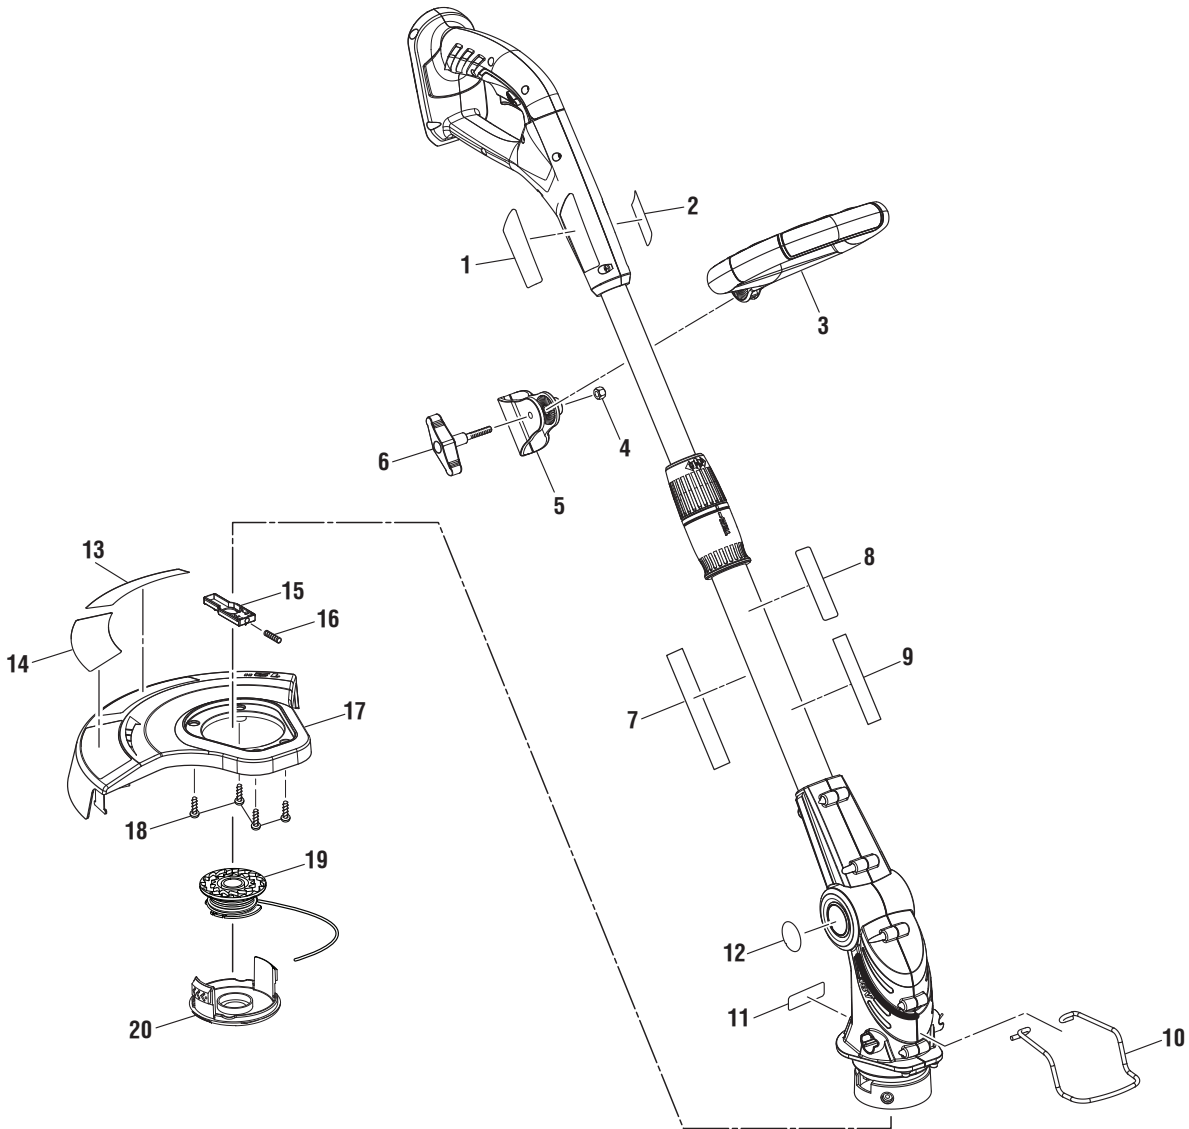

RYOBI P2006 18 VOLT STRING TRIMMER/EDGER

The model number will be found on a label attached to the motor housing. Always mention the model number in all correspondence regarding your **STRING TRIMMER/EDGER** or when ordering replacement parts.

PARTS LIST

Key Part No. Number	Description	Qty.	Key Part No. Number	Description	Qty.		
1	940115122	Data Label	1	13	941528003	Auto Line Feed Label	1
2	941545001	Logo Label (Handle)	1	14	941606001	Adjustable Cutting Width Label....	1
3	523409001	Front Handle.....	1	15	310920001	Slider Assembly.....	1
4	680196006	Hex Nut (M6)	1	16	679034001	Compression Spring.....	1
5	310921001	Clamp	1	17	310922003	Grass Deflector Assembly.....	1
6	522983001	Knob Screw (M6).....	1	18	660208055	Screw (M4 x 12 mm).....	4
7	940006237	Warning Label (Fr/Sp).....	1	19	310917001	Spool w/Line (AC14RSLA).....	1
8	940657049	Warning Label (Icon).....	1	20	522994001	Spool Cap (AC14HCA)	1
9	941527003	18V Lithium-Ion Label	1	NOT SHOWN			
10	638846002	Edger Guide	1	988000717	Operator's Manual		
11	940705163	Logo Label (Housing)	1				
12	941529002	Pivoting Head Label	1				