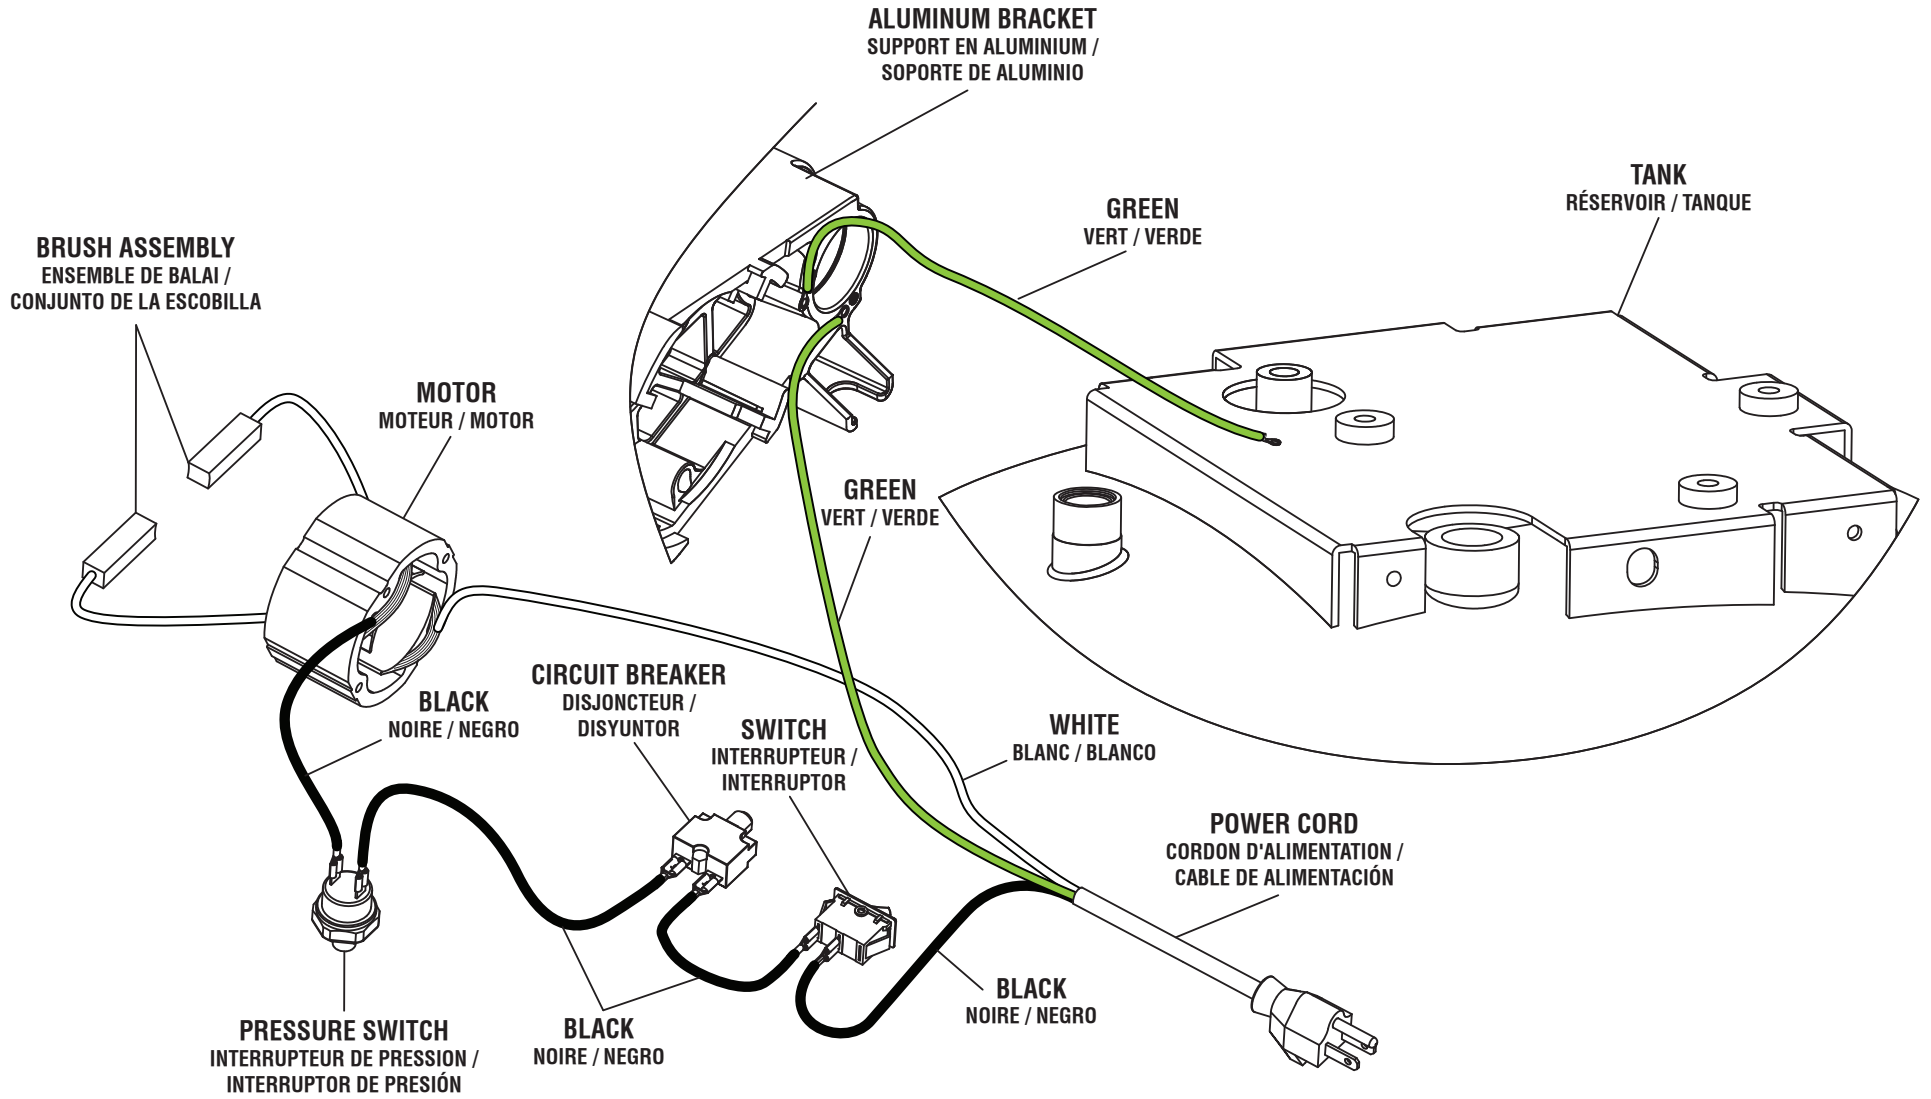

OF60150HA

KEY NO.	PART NUMBER	DESCRIPTION	QTY
1	079077010001	Screw (M6 x 15 mm).....	4
2	079077010002	On / Off Switch	1
3	079077010003	Circuit Breaker (125/250V, 15A).....	1
4	079077010004	Screw (M4.2 x 15 mm).....	10
5	079077010094	Left Housing Assembly (Inc. Key Nos. 37-39).....	1
6	079077010111	Screw (M4).....	3
7	079077010093	Screw (M4.8 x 15 mm).....	2
8	079077010096	Right Housing Assembly (Inc. Key Nos. 34 and 41).....	1
9	079077010906	Outlet Panel Label	1
10	079077010701	Motor Pump Assembly	1
11	079077010095	Power Cord Assembly (Inc. Key No. 40)	1
12	079077010043	Strain Relief Bracket.....	1
13	079077010098	Control Panel (Inc. Key No. 44).....	1
14	079077010046	Tie	2
15	079077010101	Tube Assembly	1
16	079077010702	Pressure Regulator Assembly (Inc. Key Nos. 17-19 and 38).....	1
17	079077010099	Pressure Regulator Knob (Inc. Key No. 36).....	1
18	079077010088	Quick Coupler.....	2
19	079077010091	Pressure Relief Valve	1
20	079077010063	Check Valve	1
21	079077010052	Bolt (M8 x 25 mm)	3
22	079077010053	Washer (8 mm).....	3
23	079077010054	Rubber Cushion.....	3

KEY NO.	PART NUMBER	DESCRIPTION	QTY
24	079077010097	Tank Assembly (Inc. Key Nos. 35 and 42-43).....	1
25	079077010056	Rubber Foot.....	3
26	079077010057	Washer (6 mm).....	3
27	079077010058	Screw (M6 x 20 mm).....	3
28	079077010059	Drain Valve	1
29	079077010060	Ground Wire Assembly	1
30	079077010067	U-Clip.....	2
31	079077010062	Pressure Switch Assembly	1
32	079077010064	Wire Assembly (1)	1
33	079077010065	Wire Assembly (2)	1
34	079077010904	Performance Label	1
35	079077010905	Warning Label.....	1
36	079077010907	Regulator Knob Label.....	1
37	079077010901	Data/Warning Label	1
38	079077010090	Pressure Gauge	2
39	079077010910	On/Off Label	1
40	079077049905	Cordwrap Label	1
41	079077010909	Logo Label (Housing).....	1
42	079077010911	Logo Label (Tank).....	1
43	079077010903	Drain Valve Label	1

Not Shown:

991000848 Operator's Manual

10-22-18

(Rev:02)

WIRING DIAGRAM
SCHÉMA DE CÂBLAGE /
DIAGRAMA DE CABLEADO