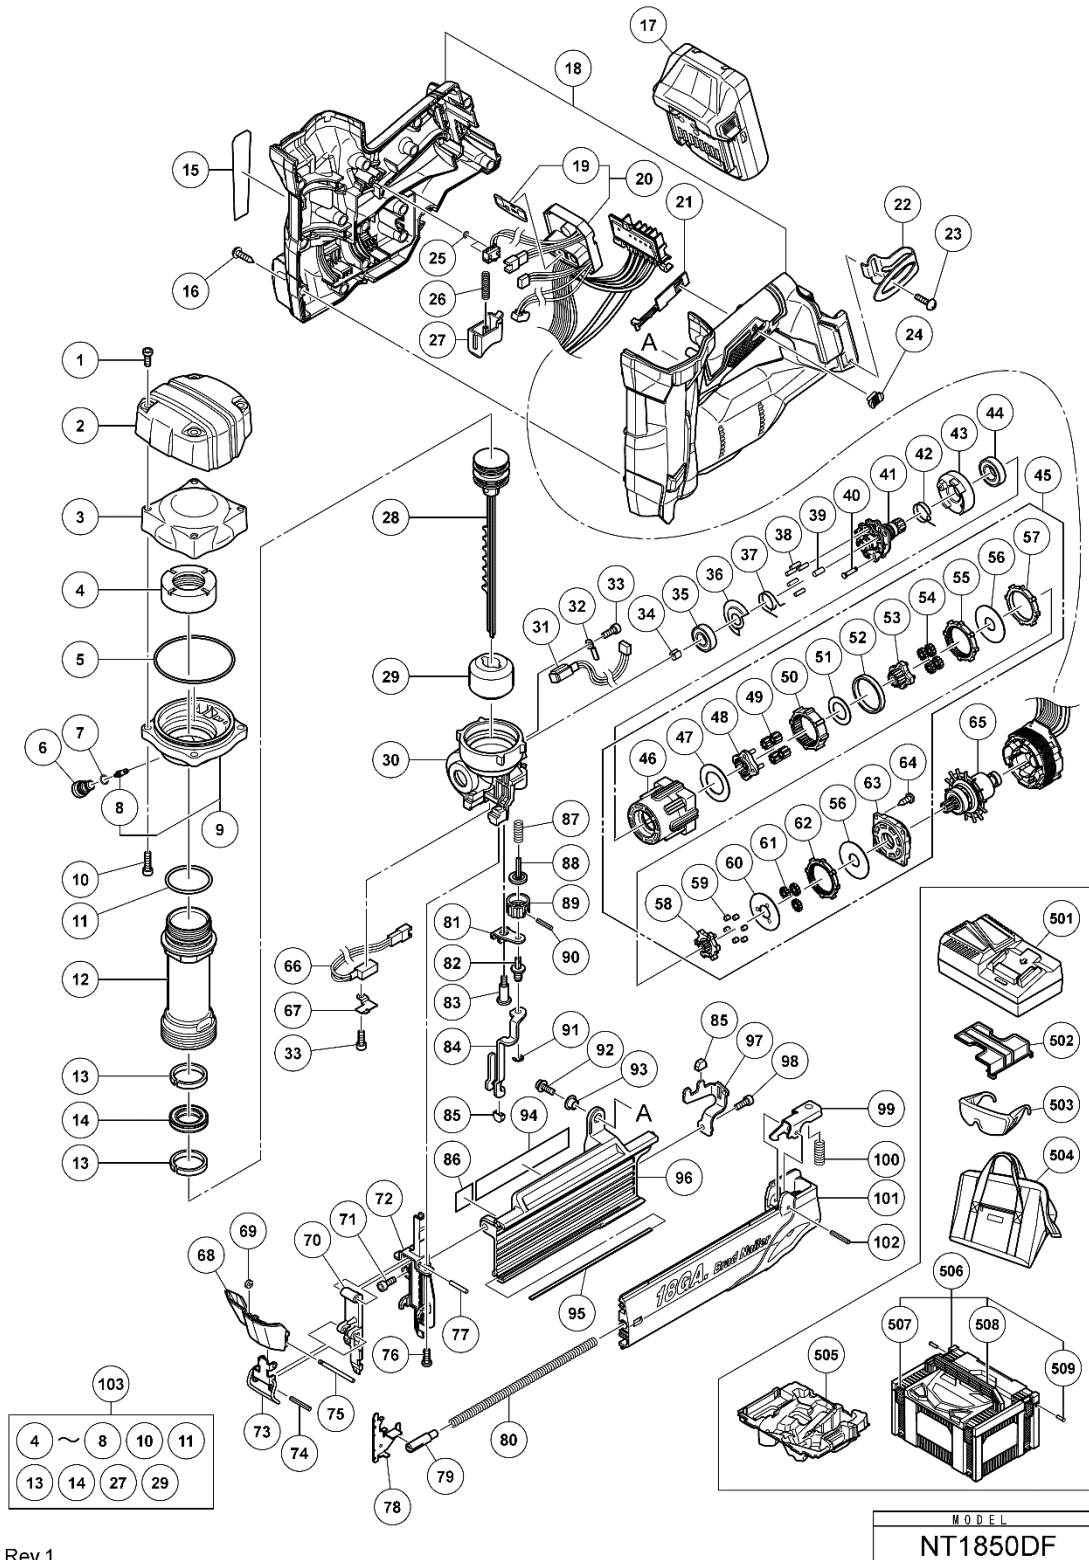

## ELECTRIC TOOL PARTS LIST

■ CORDLESS FINISH NAILER

2021 • 06 • 29

Model NT 1850DF

(E1)

## PARTS

NT1850DF

ITEM NO.	CODE NO.	DESCRIPTION	NO. USED	REMARKS
1	371015	HEX. SOCKET BOLT M5	4	
2	377898	TOP COVER	1	
3	377916	CHAMBER COVER	1	
4	377934	SPECIAL NUT M36	1	
5	377915	O-RING	1	
6	377913	CHARGE CAP	1	
7	872822	O-RING (S-5)	1	
8	371038	VALVE CORE	1	
9	378058	CHAMBER BASE ASS'Y	1	INCLUD.8
10	949658	HEX. SOCKET HD. BOLT M5X18 (10 PCS.)	4	
11	371042	O-RING (I.D 32.99)	1	
12	377914	CYLINDER	1	
13	377932	SLIDE RING	2	
14	371046	X-RING	1	
15		LABEL	1	
16	313687	TAPPING SCREW (W/FLANGE) D3X16 (BLACK)	14	
**17	339782M	BATTERY BSL 1830C (USA.CAN)	1	INCLUD.502
**18	377895M	HOUSING (A).(B) SET	1	FOR USA.CAN
19	377930	PANEL SHEET	1	
20	377896	WIRING ASS'Y	1	INCLUD.19
21	331790	LEVER (C)	1	
22	372229	HOOK	1	
23	327001	TRUSS HD. SCREW M4 (BLACK)	1	
24	326276	LEVER (A)	1	
25	371020	O-RING (I.D 2.5)	2	
26	332000	SPRING (T)	1	
27	371021	TRIGGER	1	
28	377910	PISTON	1	
29	377909	PISTON BUMPER	1	
30	377900	NOSE COVER	1	
31	377925	SENSOR (C)	1	
32	377926	SENSOR HOLDER (C)	1	
33	325241	SEAL LOCK HEX. SOCKET HD. BOLT M3X8	2	
34	378133	FELT (P)	1	
35	371033	BALL BEARING 6900VVCM	1	
36	377922	WASHER (P)	1	
37	377918	WHEEL SPRING (A)	1	
38	377921	NEEDLE ROLLER D3X9.8	5	
39	378138	NEEDLE ROLLER D4.5X9.8	1	
40	377920	PIN (A)	1	
41	377917	PIN WHEEL	1	
42	377919	WHEEL SPRING (B)	1	
43	377899	POSITION DETECTOR	1	
44	6901VV	BALL BEARING 6901VV	1	
45	377928	GEAR BOX ASS'Y	1	INCLUD.46-64
46		GEAR CASE	1	
47		WASHER (E)	1	
48		CARRIER	1	
49		PLANET GEAR (C) SET (4 PCS.)	4	
50		RING GEAR (C)	1	
51		WASHER (D)	1	
52		GEAR SPACER	1	
53		PINION (C)	1	
54		PLANET GEAR (B) SET (4 PCS.)	4	
55		RING GEAR (B)	1	
56		WASHER (C)	2	
57		LOCK RING	1	
58		PINION (B)	1	
59		NEEDLE ROLLER (A) SET (6 PCS.)	6	
60		WASHER (B)	1	
61		PLANET GEAR (A) SET (3 PCS.)	3	
62		RING GEAR (A)	1	
63		WASHER (A)	1	
64		MOTOR SPACER	4	
65	361168	ROTOR	1	