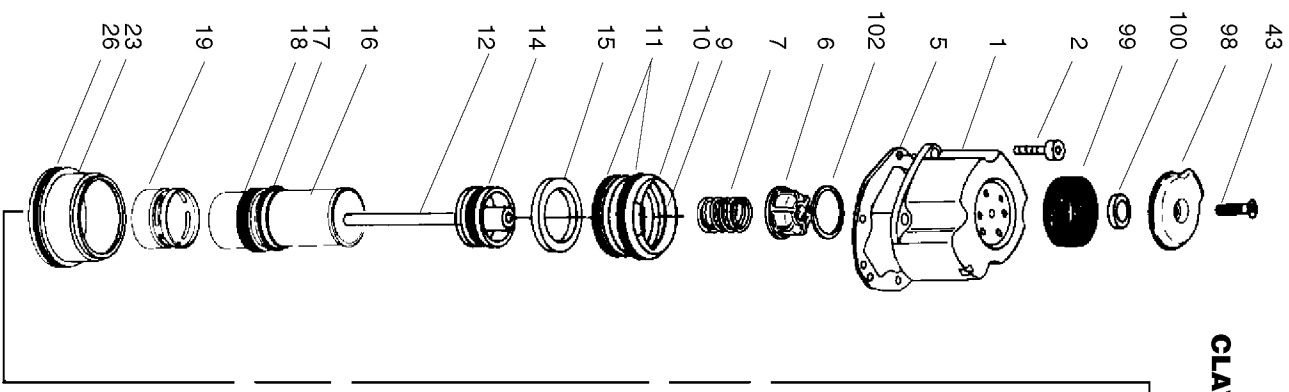

N95162

PNEUMATIC STICK NAILER CLAVADORA NEUMÁTICA ALIMENTADA POR BARRA CLOUEUR PNEUMATIQUE EN BANDES

IP1103-1 REVH 2/07
 TO BE USED WITH PARTS LIST IP1103-2 AND OPERATION AND MAINTENANCE MANUAL 105967.

ADHESIVES USED:
 * Loctite 271 - Available as part #851325
 ** Loctite 242 - Available as part #851385
 *** 2 part epoxy - Available locally

Parts List for N95162 Type 0

Item Number	Part Number	Description	Qty Required
1	000000-00	No Longer Available	1
2	MSC6100-25	SCREW-SHCS-M6X1.00X2	4
4	000000-00	No Longer Available	1
5	N70118	SEAL-CYLINDER CAP	1
6	N86132	PISTON STOP	1
7	854017-S	SPRING-COMPRESSION	1
9	MRG051531	O-RING-2.028X.122	1
10	105578	HEAD VALVE (SERVICE	1
11	851538	O-RING-2.675X.116	2
12	000000-00	No Longer Available	1
14	851606-S	O-RING-1.850X.210	1
15	N86125	HEAD VALVE SEAL	1
16	000000-00	No Longer Available	1
17	89673	O-RING	1
18	000000-00	No Longer Available	1
19	000000-00	No Longer Available	1
20	N80354	GASKET-NOSE	1
21	N80357	SPACER	1
22	000000-00	No Longer Available	1
23	000000-00	No Longer Available	1
24	000000-00	No Longer Available	1
25	MHE6100-100	NUT-ESN M6X1	5
26	MRG084431	O-RING-3.323X.122	1
27	110005	FRAME	1
27	107490	GRIP-HANDLE	1
28	112767	LABEL-BOSTITCH	1
29	159911	LABEL-WARNING-CT/ST	1