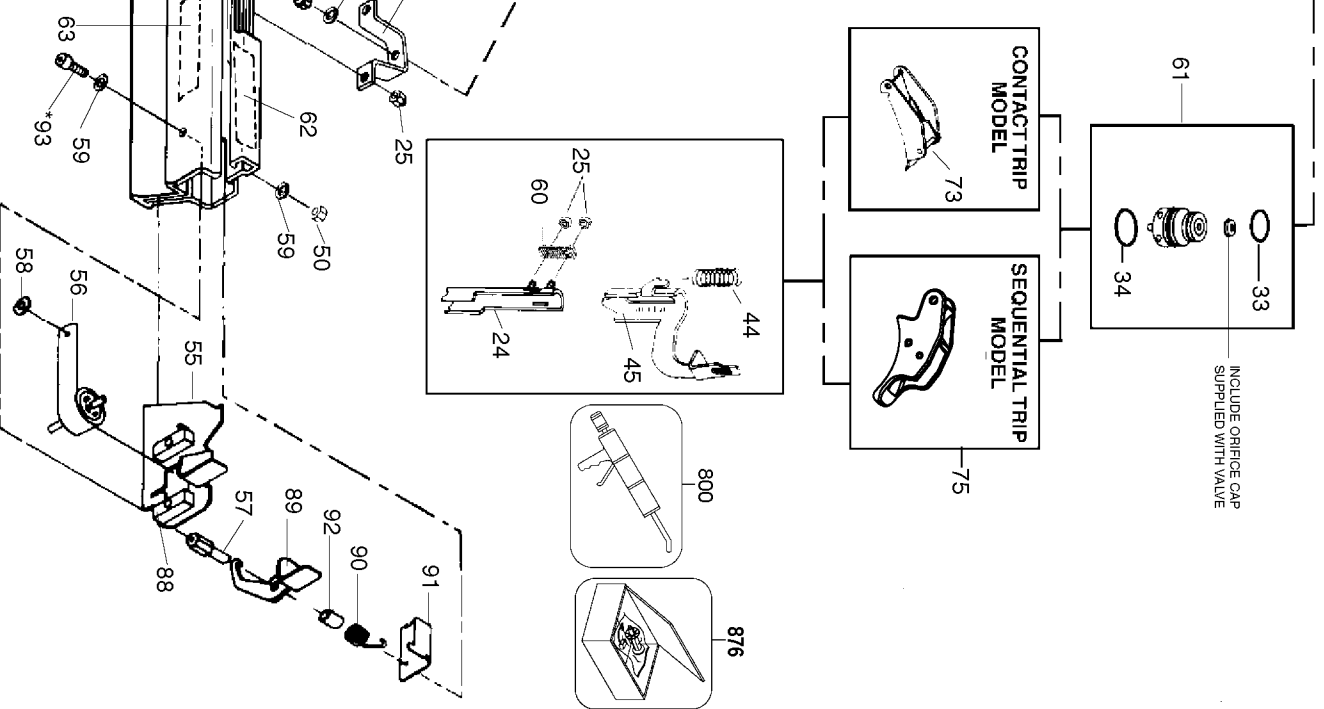

N95162

PNEUMATIC STICK NAILER CLAVADORA NEUMÁTICA ALIMENTADA POR BARRA CLOUEUR PNEUMATIQUE EN BANDES

IP1103-1 REVH 2/07
 TO BE USED WITH PARTS LIST IP1103-2 AND OPERATION AND MAINTENANCE MANUAL 105967.

ADHESIVES USED:
 * Loctite 271 - Available as part #851325
 ** Loctite 242 - Available as part #851385
 *** 2 part epoxy - Available locally

Parts List for N95162 Type 0

Item Number	Part Number	Description	Qty Required
1	000000-00	No Longer Available	1
2	MSC6100-25	SCREW-SHCS-M6X1.00X2	4
4	000000-00	No Longer Available	1
5	N70118	SEAL-CYLINDER CAP	1
6	N86132	PISTON STOP	1
7	854017-S	SPRING-COMPRESSION	1
9	MRG051531	O-RING-2.028X.122	1
10	105578	HEAD VALVE (SERVICE	1
11	851538	O-RING-2.675X.116	2
12	000000-00	No Longer Available	1
14	851606-S	O-RING-1.850X.210	1
15	N86125	HEAD VALVE SEAL	1
16	000000-00	No Longer Available	1
17	89673	O-RING	1
18	000000-00	No Longer Available	1
19	000000-00	No Longer Available	1
20	N80354	GASKET-NOSE	1
21	N80357	SPACER	1
22	000000-00	No Longer Available	1
23	000000-00	No Longer Available	1
24	000000-00	No Longer Available	1
25	MHE6100-100	NUT-ESN M6X1	5
26	MRG084431	O-RING-3.323X.122	1
27	110005	FRAME	1
27	107490	GRIP-HANDLE	1
28	112767	LABEL-BOSTITCH	1
29	159911	LABEL-WARNING-CT/ST	1