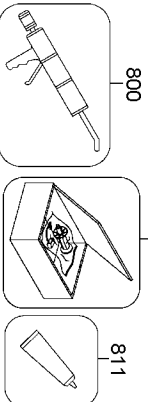

N95162

PNEUMATIC STICK NAILER CLAVADORA NEUMÁTICA ALIMENTADA POR BARRA CLOUEUR PNEUMATIQUE EN BANDES

IP1103-1 REVH 2/07
 TO BE USED WITH PARTS LIST IP1103-2 AND OPERATION AND MAINTENANCE MANUAL 105967.

ADHESIVES USED:
 * Loctite 271 - Available as part #851325
 ** Loctite 242 - Available as part #851385
 *** 2 part epoxy - Available locally

Parts List for N95162 Type 0

Item Number	Part Number	Description	Qty Required
1	000000-00	No Longer Available	1
2	MSC6100-25	SCREW-SHCS-M6X1.00X2	4
4	000000-00	No Longer Available	1
5	N70118	SEAL-CYLINDER CAP	1
6	N86132	PISTON STOP	1
7	854017-S	SPRING-COMPRESSION	1
9	MRG051531	O-RING-2.028X.122	1
10	105578	HEAD VALVE (SERVICE	1
11	851538	O-RING-2.675X.116	2
12	000000-00	No Longer Available	1
14	851606-S	O-RING-1.850X.210	1
15	N86125	HEAD VALVE SEAL	1
16	000000-00	No Longer Available	1
17	89673	O-RING	1
18	000000-00	No Longer Available	1
19	000000-00	No Longer Available	1
20	N80354	GASKET-NOSE	1
21	N80357	SPACER	1
22	000000-00	No Longer Available	1
23	000000-00	No Longer Available	1
24	000000-00	No Longer Available	1
25	MHE6100-100	NUT-ESN M6X1	5
26	MRG084431	O-RING-3.323X.122	1
27	110005	FRAME	1
27	107490	GRIP-HANDLE	1
28	112767	LABEL-BOSTITCH	1
29	159911	LABEL-WARNING-CT/ST	1