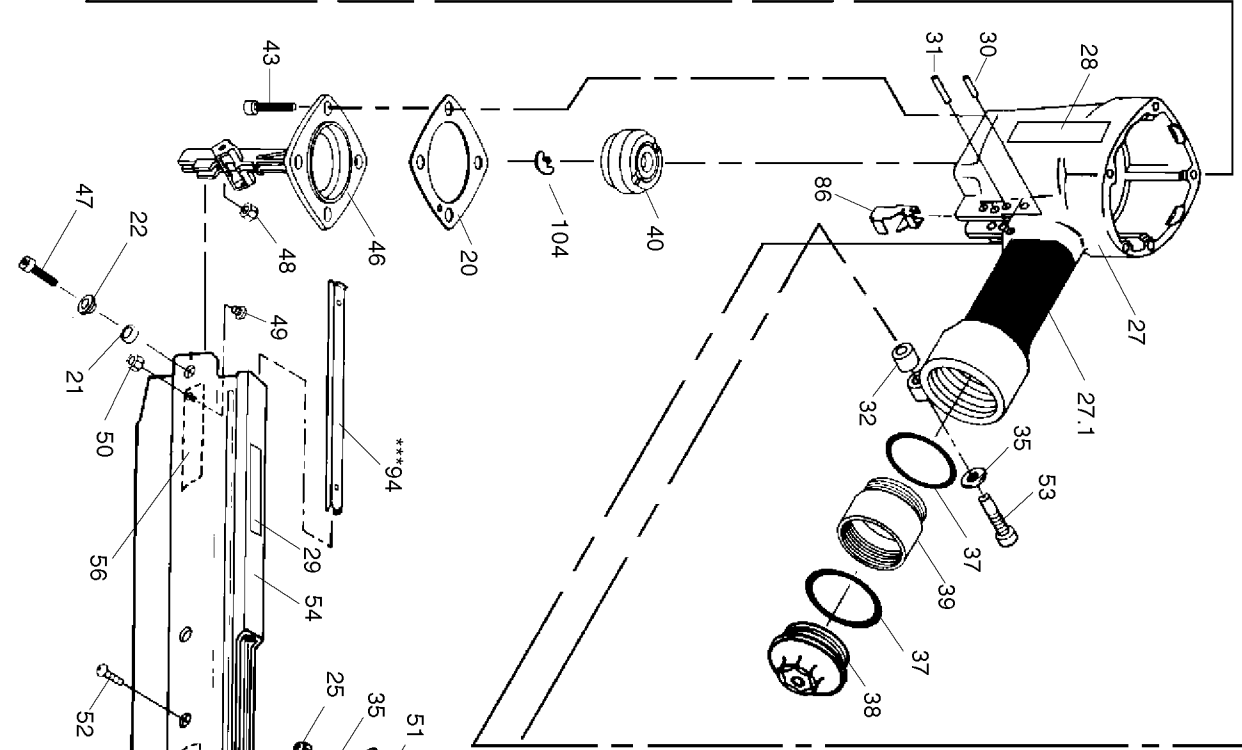

N95162

PNEUMATIC STICK NAILER CLAVADORA NEUMÁTICA ALIMENTADA POR BARRA CLOUEUR PNEUMATIQUE EN BANDES

IP1103-1 REVH 2/07
 TO BE USED WITH PARTS LIST IP1103-2 AND OPERATION AND MAINTENANCE MANUAL 105967.

ADHESIVES USED:
 * Loctite 271 - Available as part #851325
 ** Loctite 242 - Available as part #851385
 *** 2 part epoxy - Available locally

Parts List for N95162 Type 0

Item Number	Part Number	Description	Qty Required
1	000000-00	No Longer Available	1
2	MSC6100-25	SCREW-SHCS-M6X1.00X2	4
4	000000-00	No Longer Available	1
5	N70118	SEAL-CYLINDER CAP	1
6	N86132	PISTON STOP	1
7	854017-S	SPRING-COMPRESSION	1
9	MRG051531	O-RING-2.028X.122	1
10	105578	HEAD VALVE (SERVICE	1
11	851538	O-RING-2.675X.116	2
12	000000-00	No Longer Available	1
14	851606-S	O-RING-1.850X.210	1
15	N86125	HEAD VALVE SEAL	1
16	000000-00	No Longer Available	1
17	89673	O-RING	1
18	000000-00	No Longer Available	1
19	000000-00	No Longer Available	1
20	N80354	GASKET-NOSE	1
21	N80357	SPACER	1
22	000000-00	No Longer Available	1
23	000000-00	No Longer Available	1
24	000000-00	No Longer Available	1
25	MHE6100-100	NUT-ESN M6X1	5
26	MRG084431	O-RING-3.323X.122	1
27	110005	FRAME	1
27	107490	GRIP-HANDLE	1
28	112767	LABEL-BOSTITCH	1
29	159911	LABEL-WARNING-CT/ST	1