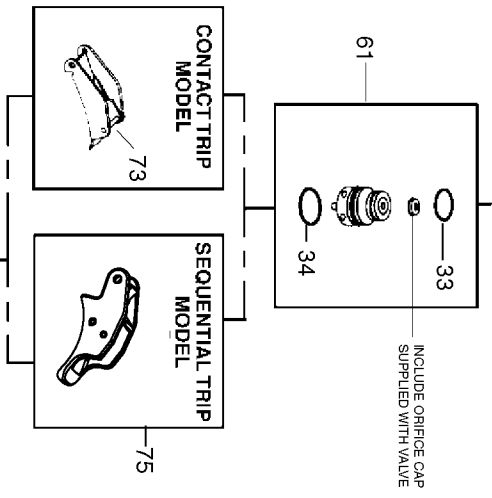

N95162

PNEUMATIC STICK NAILER CLAVADORA NEUMÁTICA ALIMENTADA POR BARRA CLOUEUR PNEUMATIQUE EN BANDES

IP1103-1 REVH 2/07
 TO BE USED WITH PARTS LIST IP1103-2 AND OPERATION AND MAINTENANCE MANUAL 105967.

ADHESIVES USED:
 * Loctite 271 - Available as part #851325
 ** Loctite 242 - Available as part #851385
 *** 2 part epoxy - Available locally

Parts List for N95162 Type 0

Item Number	Part Number	Description	Qty Required
1	000000-00	No Longer Available	1
2	MSC6100-25	SCREW-SHCS-M6X1.00X2	4
4	000000-00	No Longer Available	1
5	N70118	SEAL-CYLINDER CAP	1
6	N86132	PISTON STOP	1
7	854017-S	SPRING-COMPRESSION	1
9	MRG051531	O-RING-2.028X.122	1
10	105578	HEAD VALVE (SERVICE	1
11	851538	O-RING-2.675X.116	2
12	000000-00	No Longer Available	1
14	851606-S	O-RING-1.850X.210	1
15	N86125	HEAD VALVE SEAL	1
16	000000-00	No Longer Available	1
17	89673	O-RING	1
18	000000-00	No Longer Available	1
19	000000-00	No Longer Available	1
20	N80354	GASKET-NOSE	1
21	N80357	SPACER	1
22	000000-00	No Longer Available	1
23	000000-00	No Longer Available	1
24	000000-00	No Longer Available	1
25	MHE6100-100	NUT-ESN M6X1	5
26	MRG084431	O-RING-3.323X.122	1
27	110005	FRAME	1
27	107490	GRIP-HANDLE	1
28	112767	LABEL-BOSTITCH	1
29	159911	LABEL-WARNING-CT/ST	1