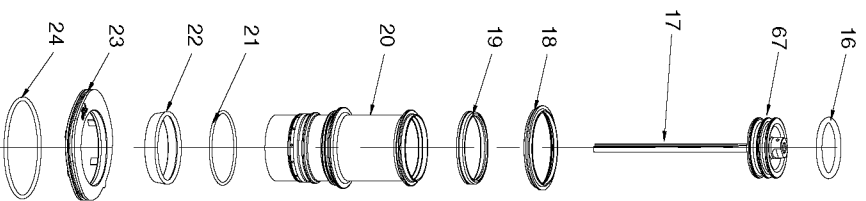

# N88WWB

**PNEUMATIC STICK NAILERS**  
**CLAVADORA NEUMÁTICA ALIMENTADA POR BARRA**  
**CLOUEUR PNEUMATIQUE EN BANDES**

125-140 IN LBS.  
OF TORQUE  
(144-161 CM-KG)

125-140 IN LBS.  
OF TORQUE  
(144-161 CM-KG)

30-45 IN LBS.  
OF TORQUE  
(32-52 CM-KG)

300-330 IN LBS.  
OF TORQUE  
(346-380 CM-KG)

105-120 IN LBS.  
OF TORQUE  
(121-138 CM-KG)

6-10 IN LBS.  
OF TORQUE  
(7-12 CM-KG)

60-70 IN LBS.  
OF TORQUE  
(69-81 CM-KG)

30-45 IN LBS.  
OF TORQUE  
(35-52 CM-KG)

50-60 IN LBS.  
OF TORQUE  
(58-69 CM-KG)

12-15 IN LBS.  
OF TORQUE  
(32-52 CM-KG)

## Parts List for N88WWB Type 0

Item Number	Part Number	Description	Qty Required
27	107231	BUMPER-DRIVE	1
28	000000-00	No Longer Available	1
29	MSC4070-12	SCREW-SHCS-M4X0.70X1	1
30	112632	BUSHING-TRIP COVER	1
31	112628	COVER-TRIP	1
32	121472	SPACER-PUSHER LATCH	1
33	120875	LATCH-PUSHER	1
34	108228	ARM-UPPER CONTACT	1
35	116970	SPRING-CONTACT ARM	1
36	108224	CASTING-HOUSING CONT	1
37	121072	ASSEMBLY-TRIP FOOT	1
38	MSC8125-28	SCREW-SHCS M8X28	4
39	108227	ARM-LOWER CONTACT	1
40	108225	CASTING-PLUNGER	1
41	115230	SPRING-HOUSING	1
42	115143	SPRING-CONSTANT FORC	1
43	107134	NOSE	1
45	TVA11	KIT-TRIGGER VALVE	1
46	000000-00	No Longer Available	1
47	CNTK1	KIT-CONTACT TRIP CON	1
48	108562	SCREW-TRIGGER PIVOT	2
49	100298	PIN-SPIRAL M3X30	1
50	112733	PROTECTOR-FRAME	2
51	MPP030020	PIN-SPIRAL M3X20MM	1
52	MSC6100-25	SCREW-SHCS-M6X1.00X2	1
53	108560	SEAL-END CAP	1
54	108722	CAP-END	1