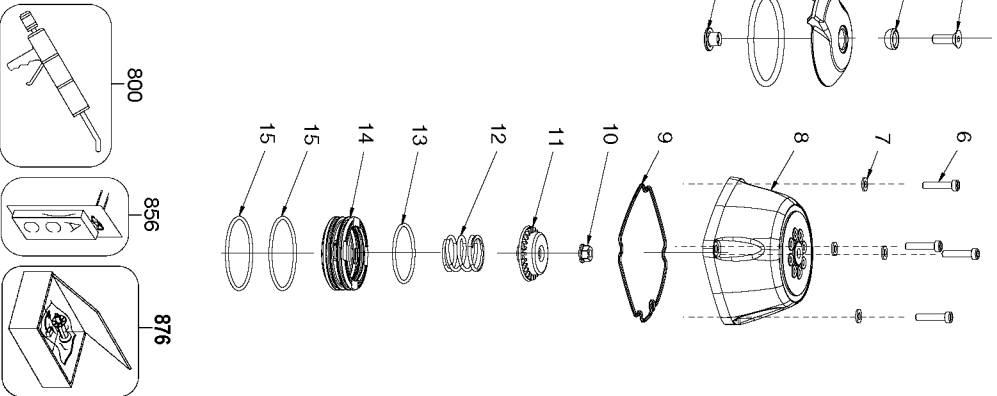

# N88WWB

**PNEUMATIC STICK NAILERS**  
**CLAVADORA NEUMÁTICA ALIMENTADA POR BARRA**  
**CLOUEUR PNEUMATIQUE EN BANDES**

125-140 IN LBS.  
OF TORQUE  
(144-161 CM-KG)

125-140 IN LBS.  
OF TORQUE  
(144-161 CM-KG)

30-45 IN LBS.  
OF TORQUE  
(32-52 CM-KG)

300-330 IN LBS.  
OF TORQUE  
(346-380 CM-KG)

105-120 IN LBS.  
OF TORQUE  
(121-138 CM-KG)

6-10 IN LBS.  
OF TORQUE  
(7-12 CM-KG)

60-70 IN LBS.  
OF TORQUE  
(69-81 CM-KG)

## Parts List for N88WWB Type 0

Item Number	Part Number	Description	Qty Required
27	107231	BUMPER-DRIVE	1
28	000000-00	No Longer Available	1
29	MSC4070-12	SCREW-SHCS-M4X0.70X1	1
30	112632	BUSHING-TRIP COVER	1
31	112628	COVER-TRIP	1
32	121472	SPACER-PUSHER LATCH	1
33	120875	LATCH-PUSHER	1
34	108228	ARM-UPPER CONTACT	1
35	116970	SPRING-CONTACT ARM	1
36	108224	CASTING-HOUSING CONT	1
37	121072	ASSEMBLY-TRIP FOOT	1
38	MSC8125-28	SCREW-SHCS M8X28	4
39	108227	ARM-LOWER CONTACT	1
40	108225	CASTING-PLUNGER	1
41	115230	SPRING-HOUSING	1
42	115143	SPRING-CONSTANT FORC	1
43	107134	NOSE	1
45	TVA11	KIT-TRIGGER VALVE	1
46	000000-00	No Longer Available	1
47	CNTK1	KIT-CONTACT TRIP CON	1
48	108562	SCREW-TRIGGER PIVOT	2
49	100298	PIN-SPIRAL M3X30	1
50	112733	PROTECTOR-FRAME	2
51	MPP030020	PIN-SPIRAL M3X20MM	1
52	MSC6100-25	SCREW-SHCS-M6X1.00X2	1
53	108560	SEAL-END CAP	1
54	108722	CAP-END	1