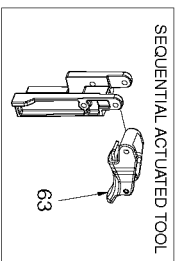

# N88WWB

**PNEUMATIC STICK NAILERS**  
**CLAVADORA NEUMÁTICA ALIMENTADA POR BARRA**  
**CLOUEUR PNEUMATIQUE EN BANDES**

125-140 IN LBS.  
OF TORQUE  
(144-161 CM-KG)

125-140 IN LBS.  
OF TORQUE  
(144-161 CM-KG)

30-45 IN LBS.  
OF TORQUE  
(32-52 CM-KG)

300-330 IN LBS.  
OF TORQUE  
(346-380 CM-KG)

105-120 IN LBS.  
OF TORQUE  
(121-138 CM-KG)

6-10 IN LBS.  
OF TORQUE  
(7-12 CM-KG)

60-70 IN LBS.  
OF TORQUE  
(69-81 CM-KG)

## Parts List for N88WWB Type 0

Item Number	Part Number	Description	Qty Required
27	107231	BUMPER-DRIVE	1
28	000000-00	No Longer Available	1
29	MSC4070-12	SCREW-SHCS-M4X0.70X1	1
30	112632	BUSHING-TRIP COVER	1
31	112628	COVER-TRIP	1
32	121472	SPACER-PUSHER LATCH	1
33	120875	LATCH-PUSHER	1
34	108228	ARM-UPPER CONTACT	1
35	116970	SPRING-CONTACT ARM	1
36	108224	CASTING-HOUSING CONT	1
37	121072	ASSEMBLY-TRIP FOOT	1
38	MSC8125-28	SCREW-SHCS M8X28	4
39	108227	ARM-LOWER CONTACT	1
40	108225	CASTING-PLUNGER	1
41	115230	SPRING-HOUSING	1
42	115143	SPRING-CONSTANT FORC	1
43	107134	NOSE	1
45	TVA11	KIT-TRIGGER VALVE	1
46	000000-00	No Longer Available	1
47	CNTK1	KIT-CONTACT TRIP CON	1
48	108562	SCREW-TRIGGER PIVOT	2
49	100298	PIN-SPIRAL M3X30	1
50	112733	PROTECTOR-FRAME	2
51	MPP030020	PIN-SPIRAL M3X20MM	1
52	MSC6100-25	SCREW-SHCS-M6X1.00X2	1
53	108560	SEAL-END CAP	1
54	108722	CAP-END	1