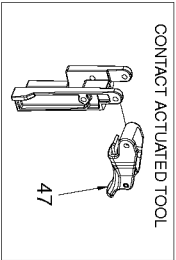

# N88WWB

**PNEUMATIC STICK NAILERS**  
**CLAVADORA NEUMÁTICA ALIMENTADA POR BARRA**  
**CLOUEUR PNEUMATIQUE EN BANDES**

125-140 IN LBS.  
OF TORQUE  
(144-161 CM-KG)

125-140 IN LBS.  
OF TORQUE  
(144-161 CM-KG)

30-45 IN LBS.  
OF TORQUE  
(32-52 CM-KG)

300-330 IN LBS.  
OF TORQUE  
(346-380 CM-KG)

105-120 IN LBS.  
OF TORQUE  
(121-138 CM-KG)

6-10 IN LBS.  
OF TORQUE  
(7-12 CM-KG)

60-70 IN LBS.  
OF TORQUE  
(69-81 CM-KG)