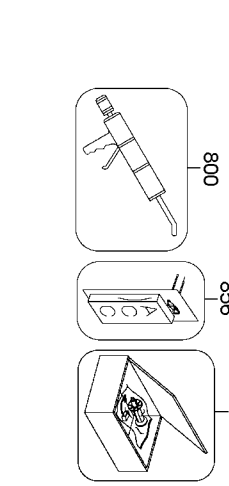

30-45 IN LBS.  
OF TORQUE  
(32-52 CM-KG)

300-330 IN LBS.  
OF TORQUE  
(346-380 CM-KG)

105-120 IN LBS.  
OF TORQUE  
(121-138 CM-KG)

6-10 IN LBS.  
OF TORQUE  
(7-12 CM-KG)

60-70 IN LBS.  
OF TORQUE  
(69-81 CM-KG)

30-45 IN LBS.  
OF TORQUE  
(35-52 CM-KG)

50-60 IN LBS.  
OF TORQUE  
(58-69 CM-KG)

12-15 IN LBS.  
OF TORQUE  
(32-52 CM-KG)

## Parts List for N88WWB Type 0

Item Number	Part Number	Description	Qty Required
1	MSF8125-25	SCREW-SFHCS M8 X 1.2	1
2	89673	O-RING	1
2	108555	MOUNT-SHOCK	1
3	112633	COVER-EXHAUST	1
4	116961	SEAL-COVER EXHAUST	1
5	108418	SPACER-COVER EXHAUST	1
6	MSC6100-30	SCREW-SHCS-M6X1.00X3	4
7	MPW6.3	WASHER-PWN M6	5
8	108559	CAP-MACHINING	1
9	108416	SEAL-FRAME	1
10	103859	NUT-HFN-M8X1.25	1
11	107236	BUMPER-PISTON STOP	1
12	107235	SPRING-COMPRESSION	1
13	112635	O-RING-1.988X.118	1
14	107234	HEAD VALVE	1
15	107658	O-RING-2.512X.118	2
16	851606-S	O-RING-1.850X.210	1
17	108721	ASSEMBLY-PISTON/DRIV	1
18	107142	RETAINER	1
19	107141	SEAL-CYLINDER SLEEVE	1
20	144625	SLEEVE-CYLINDER	1
22	175520	SEAL-CHECK	1
23	108563	RING-CYLINDER SLEEVE	1
24	108718	O-RING-3.484X.139	1
25	MHE3050-100	NUT-NYLON M3X.50	1
26	000000-00	No Longer Available	1
26	000000-00	No Longer Available	1

## Parts List for N88WWB Type 0

Item Number	Part Number	Description	Qty Required
55	T50118	WASHER-PLAIN	4
56	MSC5080-20	SCREW-SOC HD. CAP M5	4
57	159718	LINER-NAIL GUIDE-N88	1
58	MSC5080-6	SCREW-SHCS-M5X0.80X6	1
59	158766	MAGAZINE-N88WWB	1
60	116563	CAP END-MAGAZINE	1
61	149747	NUT-TEE	1
62	120878	SPRING- PUSHER LATCH	1
63	SEQ4	KIT	1
64	158612	LABEL-WARNING	1
65	112768	LABEL-N88WW	1
66	112769	LABEL-N88WW FASTENER	1
67	107232	PISTON-MAIN	1
69	116965	WASHER-PLAIN M5	1
70	112630	SHIELD-DUST	1
71	112631	SPRING-CLIP	1
72	121407	PIN-SPECIAL	1
73	100261	SCREW	1
74	MPW4	WASHER-PWN-M4	1
75	MHE4070-100	ELASTIC STOP NUT-M4	1
76	120945	HANDLE-PUSHER	1
77	100209	SCREW	2
78	89013	O-RING	1
80	158767	PUSHER-WW	1
800	100653	LUBE (2CC)	1
800	100679	LUBE (1LB.CAN)	1
876	N88ORK	REPAIR KIT	1